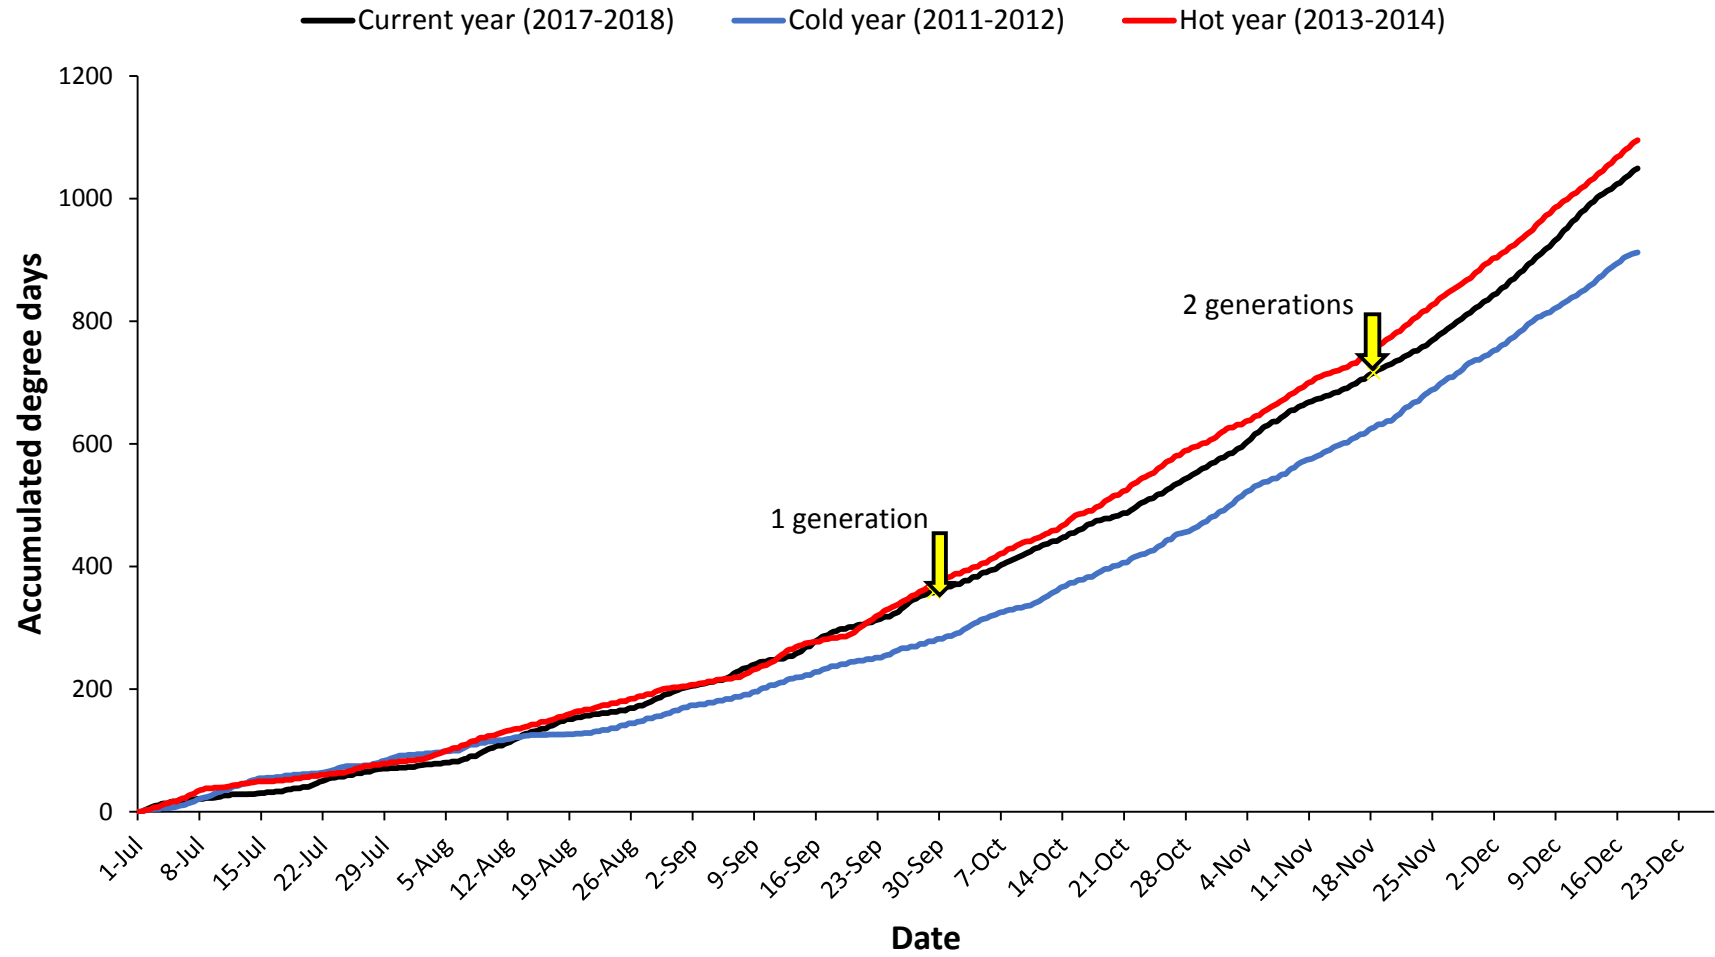

Pukekohe

— Current year (2017-2018) — Cold year (2009-2010) — Hot year (2007-2008)

Hawke's Bay

Matamata

Manawatu

— Current year (2017-2018) — Cold year (2006-2007) — Hot year (2007-2008)

Mid Canterbury

— Current year (2017-2018) — Cold year (2016-2017) — Hot year (2010-2011)

South Canterbury

— Current year (2017-2018) — Cold year (2011-2012) — Hot year (2007-2008)