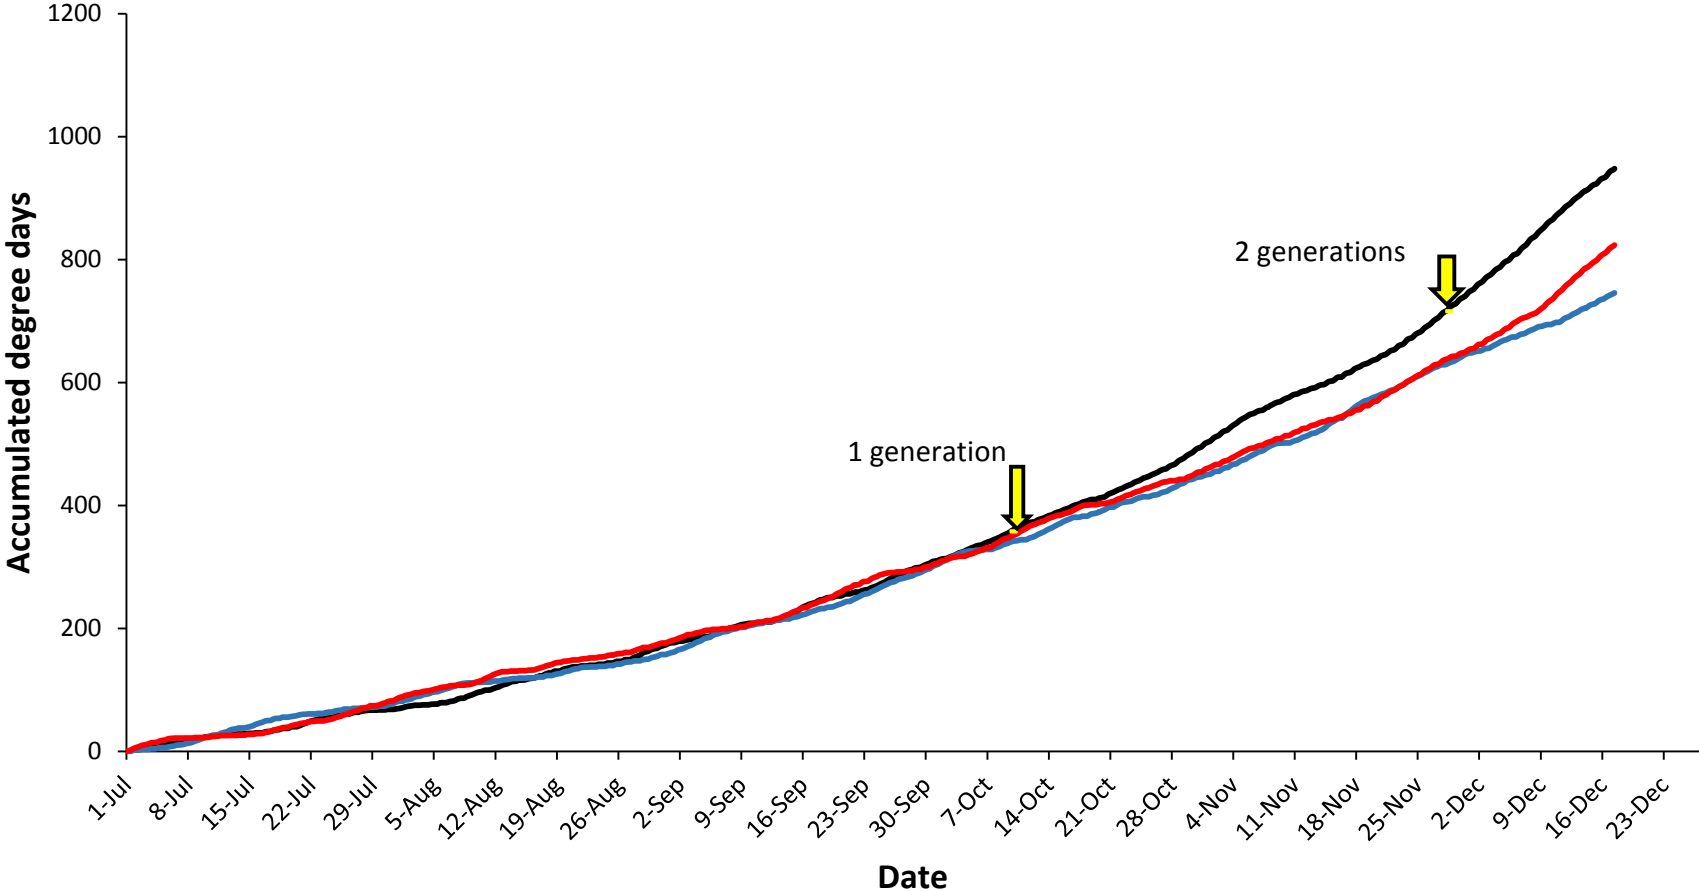

Pukekohe

— Current year (2017-2018) — Cold year (2009-2010) — Hot year (2007-2008)

Hawke's Bay

Matamata

Manawatu

— Current year (2017-2018) — Cold year (2006-2007) — Hot year (2007-2008)

Mid Canterbury

— Current year (2017-2018) — Cold year (2016-2017) — Hot year (2010-2011)

South Canterbury

— Current year (2017-2018) — Cold year (2011-2012) — Hot year (2007-2008)