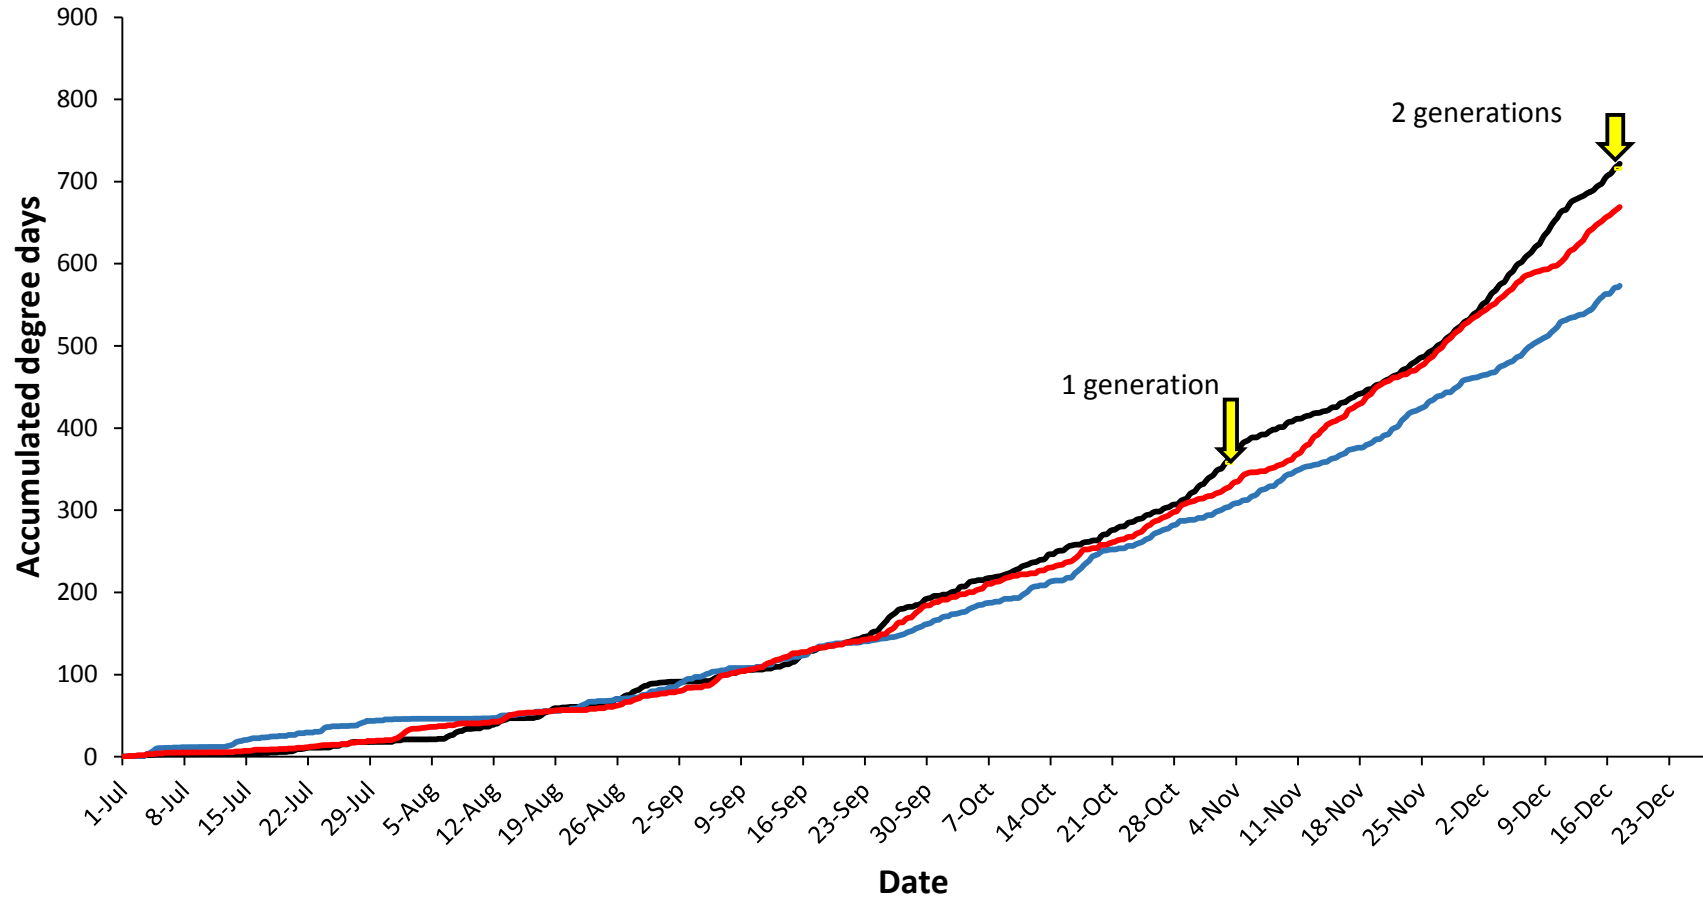

Pukekohe

— Current year (2017-2018) — Cold year (2009-2010) — Hot year (2007-2008)

Hawke's Bay

Matamata

Manawatu

— Current year (2017-2018) — Cold year (2006-2007) — Hot year (2007-2008)

Mid Canterbury

— Current year (2017-2018) — Cold year (2016-2017) — Hot year (2010-2011)

South Canterbury

— Current year (2017-2018) — Cold year (2011-2012) — Hot year (2007-2008)