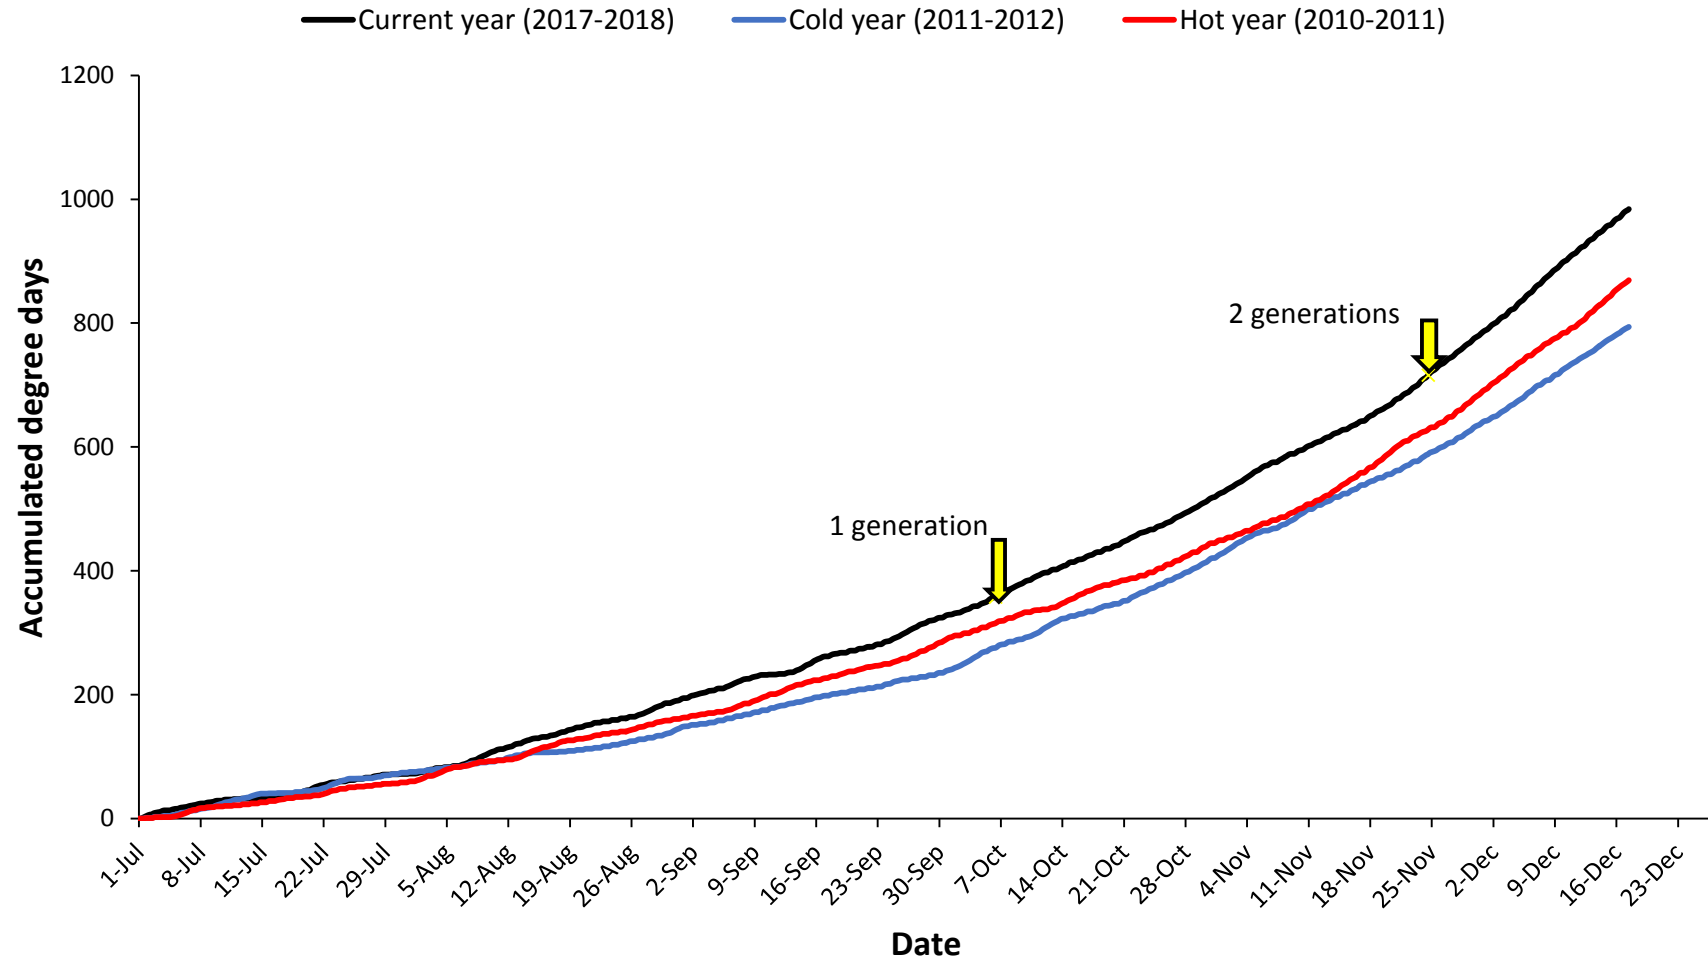

Pukekohe

— Current year (2017-2018) — Cold year (2009-2010) — Hot year (2007-2008)

Hawke's Bay

Matamata

Manawatu

— Current year (2017-2018) — Cold year (2006-2007) — Hot year (2007-2008)

Mid Canterbury

— Current year (2017-2018) — Cold year (2016-2017) — Hot year (2010-2011)

South Canterbury

— Current year (2017-2018) — Cold year (2011-2012) — Hot year (2007-2008)