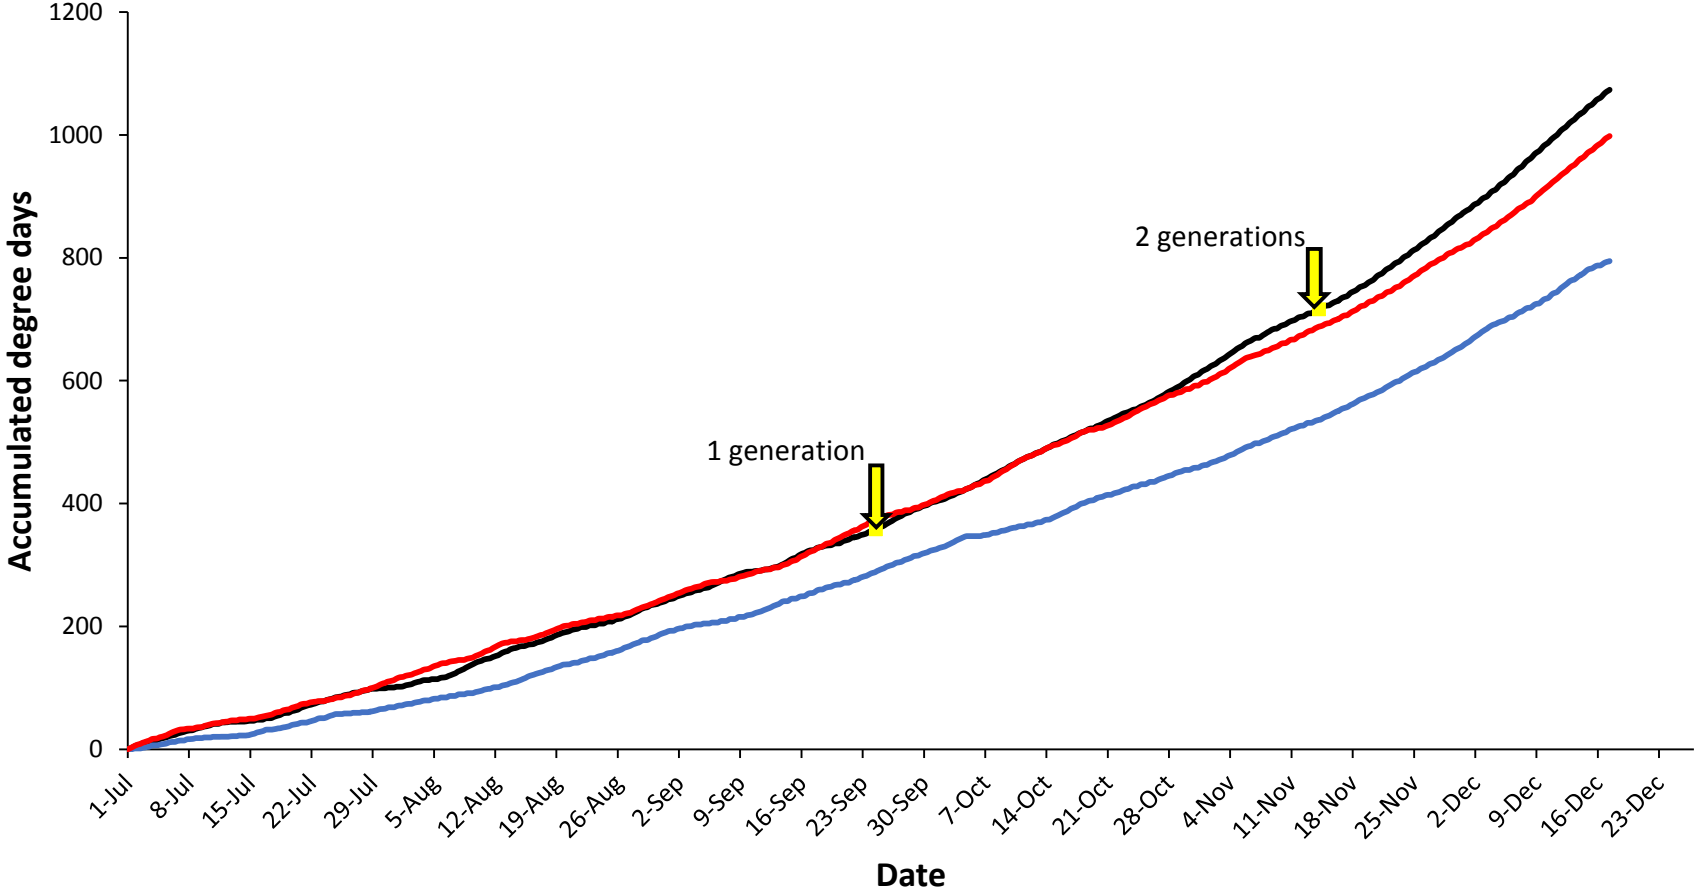

Pukekohe

— Current year (2017-2018) — Cold year (2009-2010) — Hot year (2007-2008)

Hawke's Bay

Matamata

Manawatu

— Current year (2017-2018) — Cold year (2006-2007) — Hot year (2007-2008)

Mid Canterbury

— Current year (2017-2018) — Cold year (2016-2017) — Hot year (2010-2011)

South Canterbury

— Current year (2017-2018) — Cold year (2011-2012) — Hot year (2007-2008)