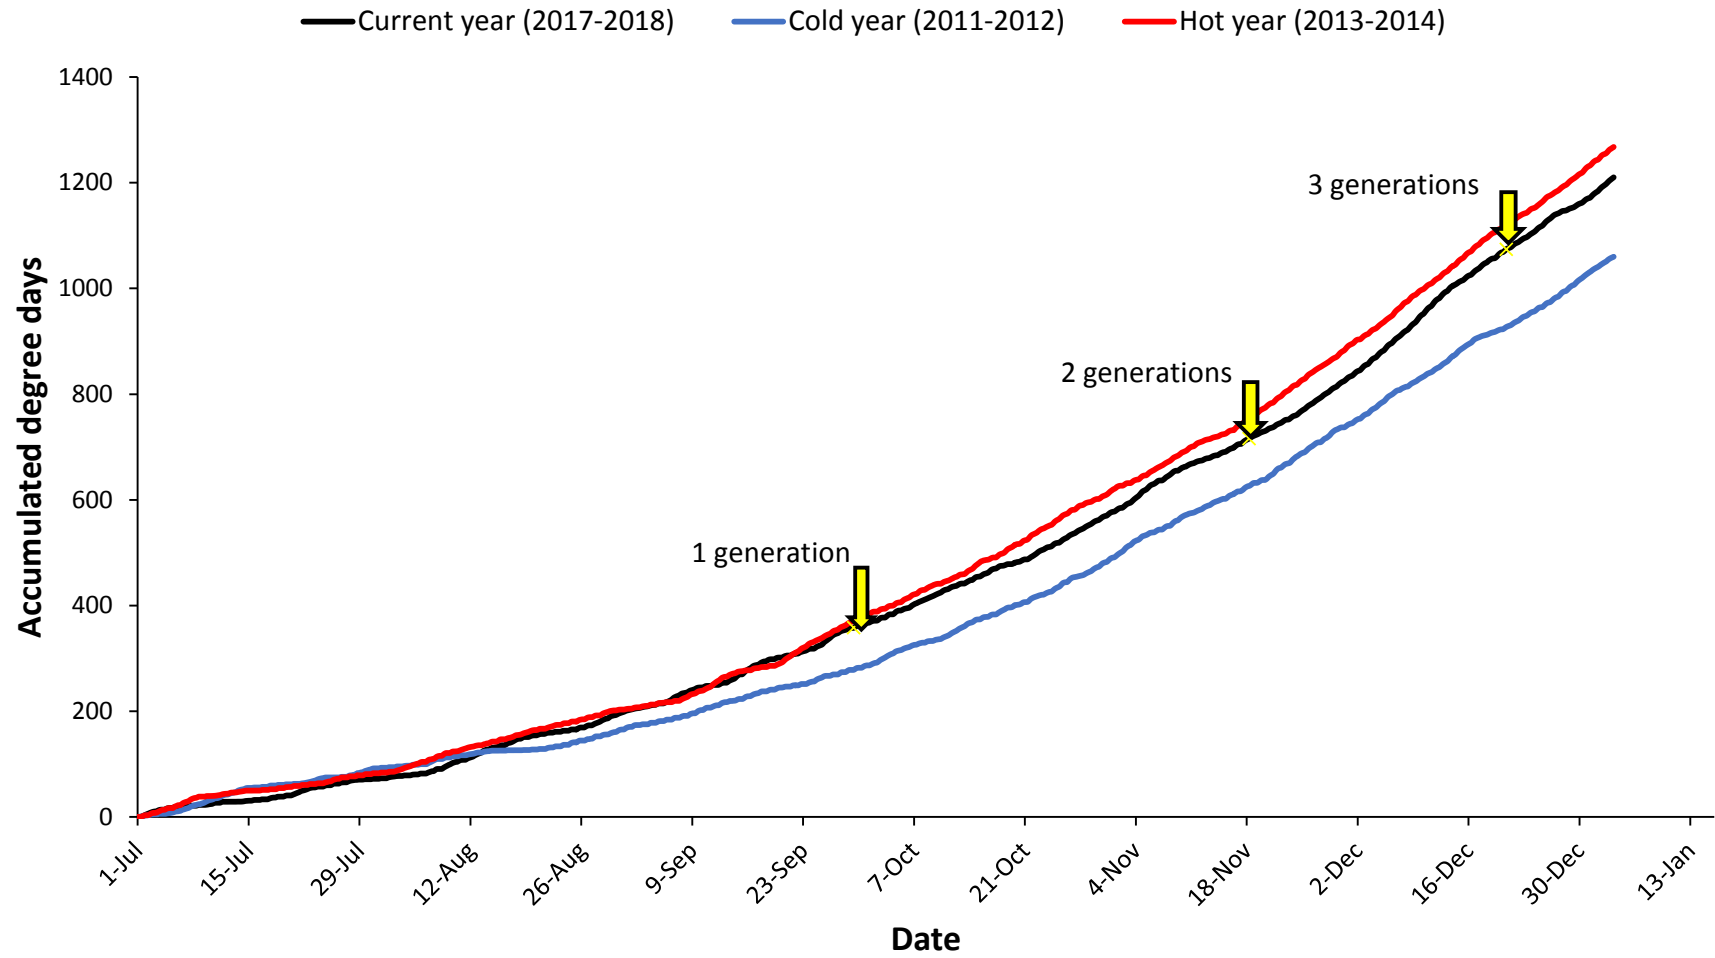

Pukekohe

— Current year (2017-2018) — Cold year (2009-2010) — Hot year (2007-2008)

Hawke's Bay

Matamata

Manawatu

— Current year (2017-2018) — Cold year (2006-2007) — Hot year (2007-2008)

Mid Canterbury

— Current year (2017-2018) — Cold year (2016-2017) — Hot year (2010-2011)

South Canterbury

— Current year (2017-2018) — Cold year (2011-2012) — Hot year (2007-2008)