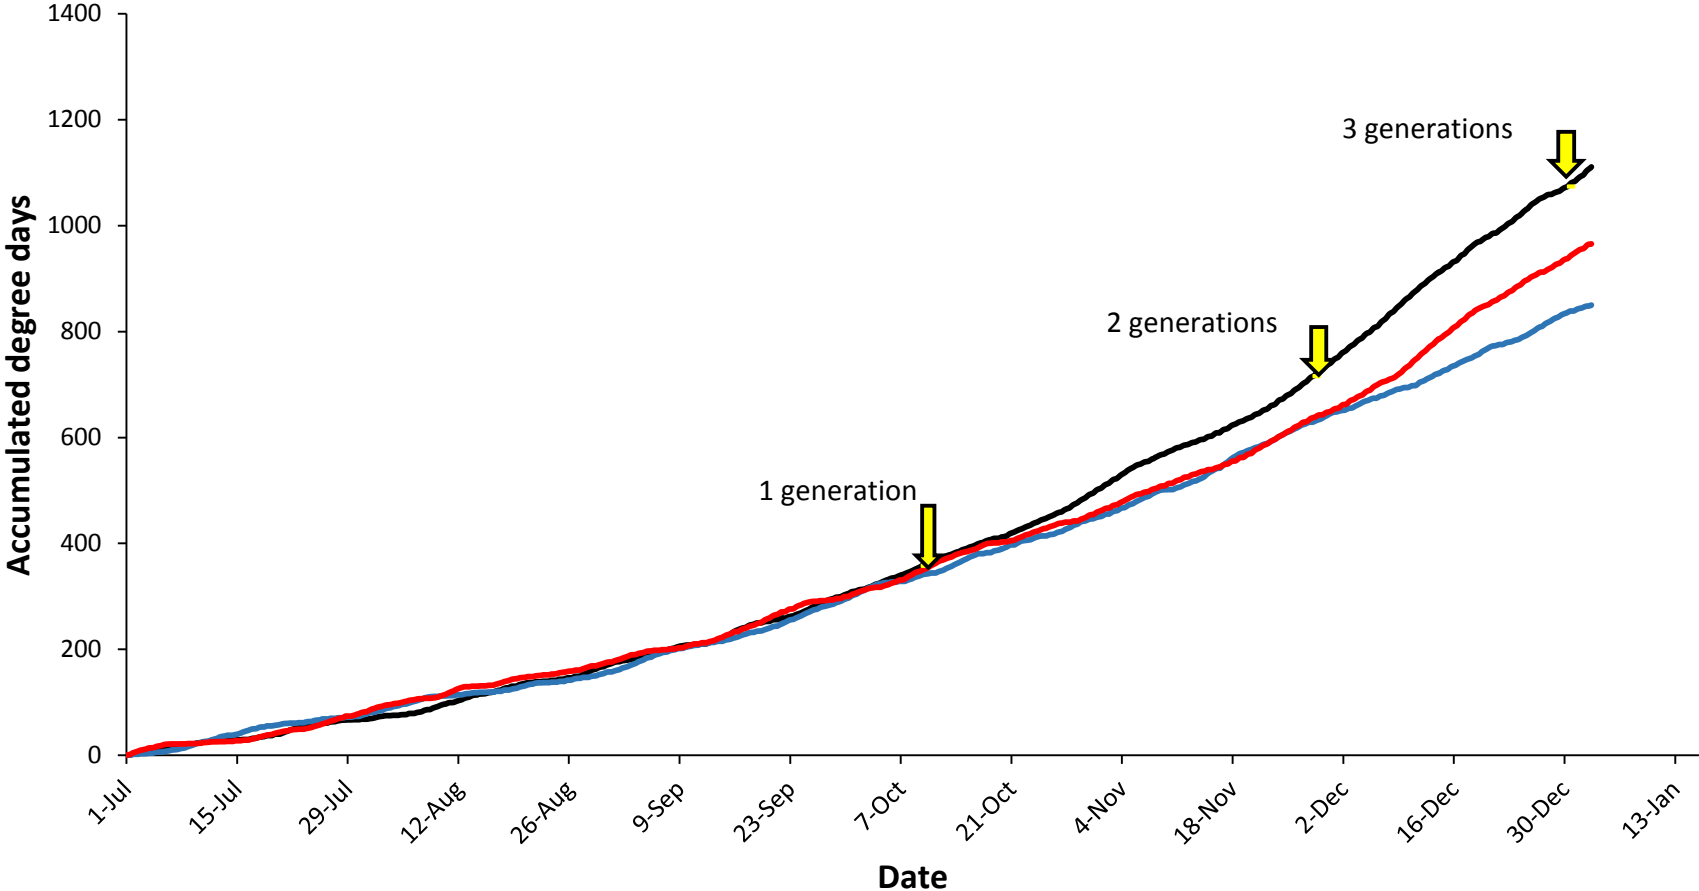

Pukekohe

— Current year (2017-2018) — Cold year (2009-2010) — Hot year (2007-2008)

Hawke's Bay

Matamata

Manawatu

— Current year (2017-2018) — Cold year (2006-2007) — Hot year (2007-2008)

Mid Canterbury

— Current year (2017-2018) — Cold year (2016-2017) — Hot year (2010-2011)

South Canterbury

— Current year (2017-2018) — Cold year (2011-2012) — Hot year (2007-2008)