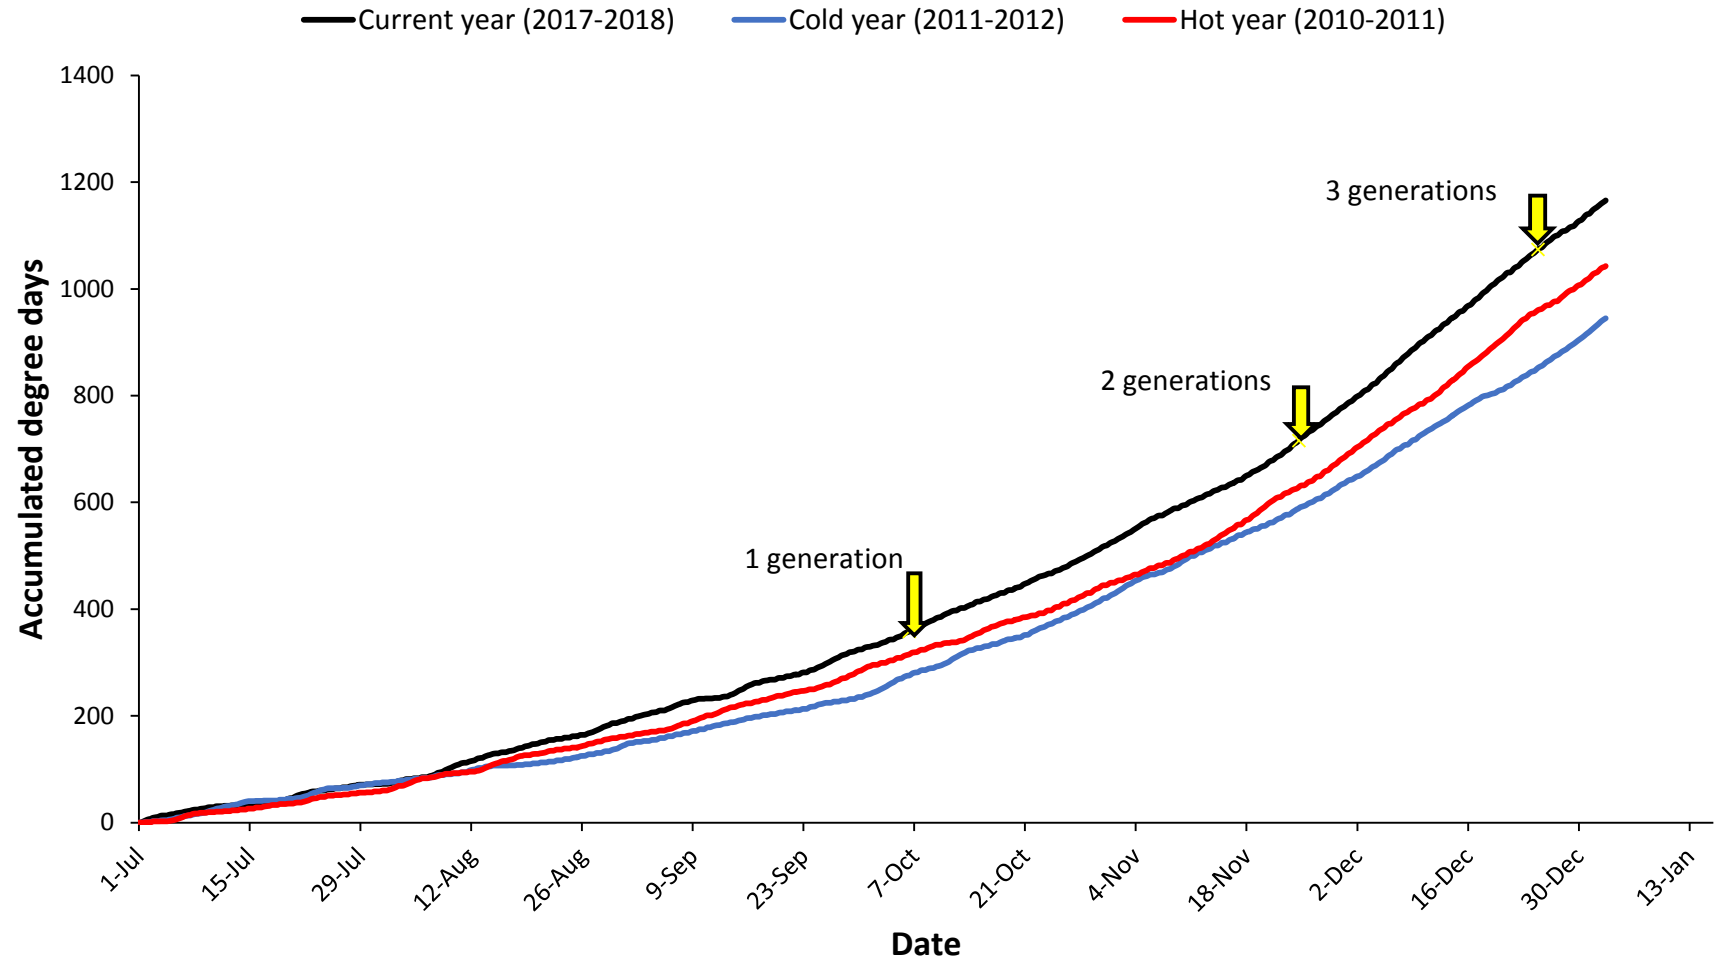

Pukekohe

— Current year (2017-2018) — Cold year (2009-2010) — Hot year (2007-2008)

Hawke's Bay

Matamata

Manawatu

— Current year (2017-2018) — Cold year (2006-2007) — Hot year (2007-2008)

Mid Canterbury

— Current year (2017-2018) — Cold year (2016-2017) — Hot year (2010-2011)

South Canterbury

— Current year (2017-2018) — Cold year (2011-2012) — Hot year (2007-2008)