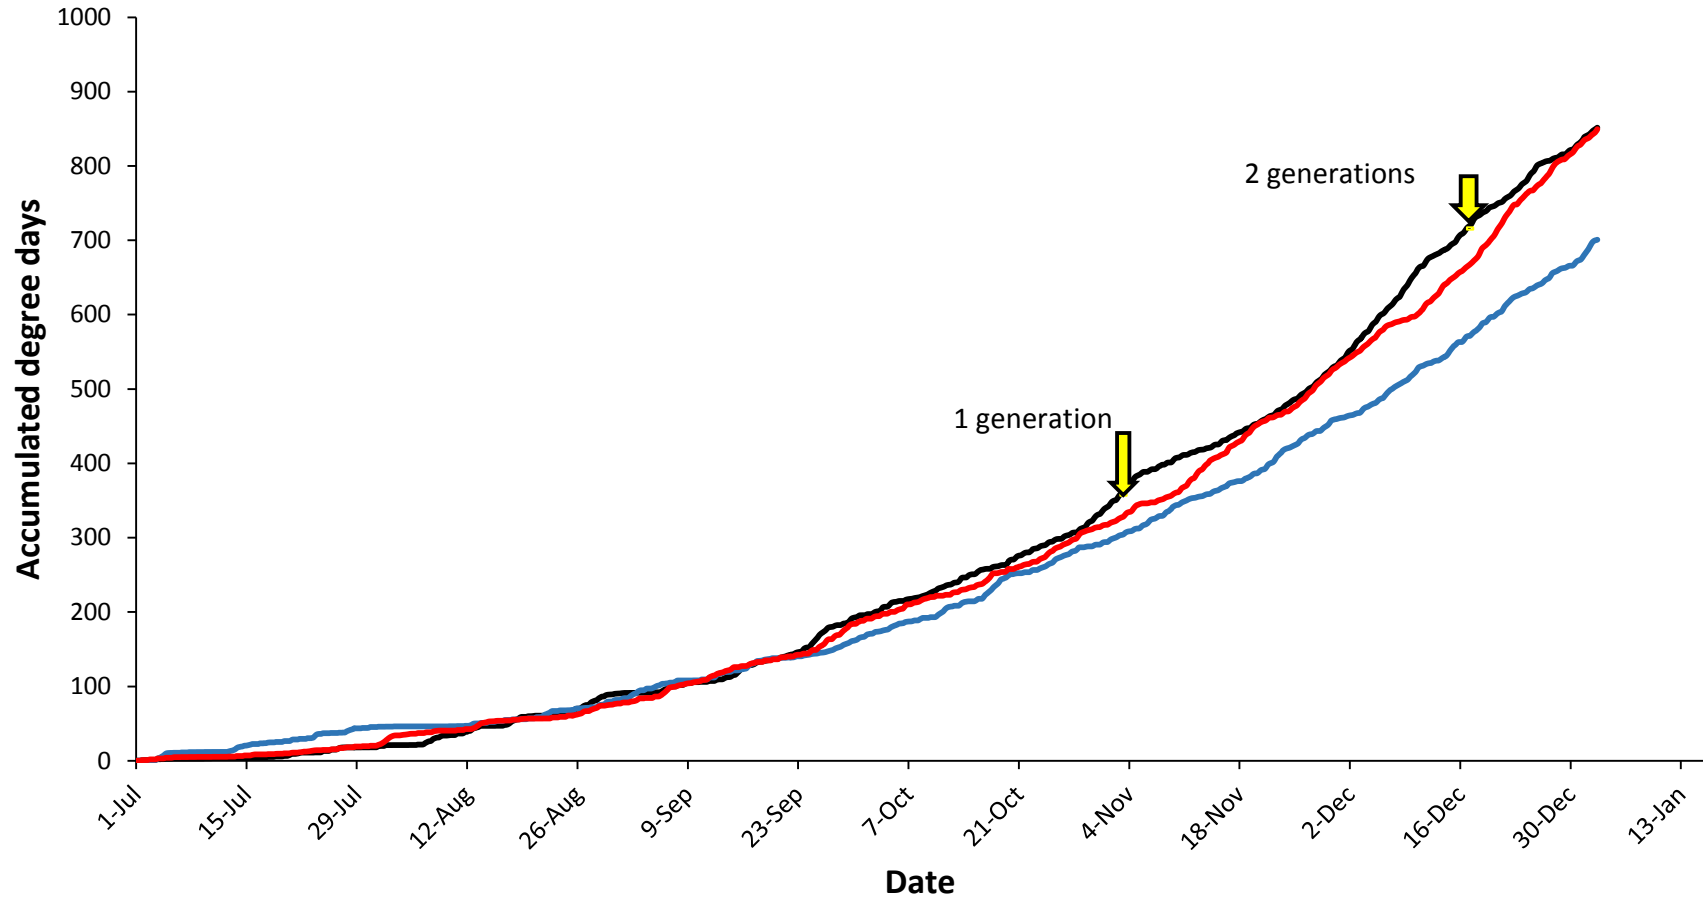

Pukekohe

— Current year (2017-2018) — Cold year (2009-2010) — Hot year (2007-2008)

Hawke's Bay

Matamata

Manawatu

— Current year (2017-2018) — Cold year (2006-2007) — Hot year (2007-2008)

Mid Canterbury

— Current year (2017-2018) — Cold year (2016-2017) — Hot year (2010-2011)

South Canterbury

— Current year (2017-2018) — Cold year (2011-2012) — Hot year (2007-2008)