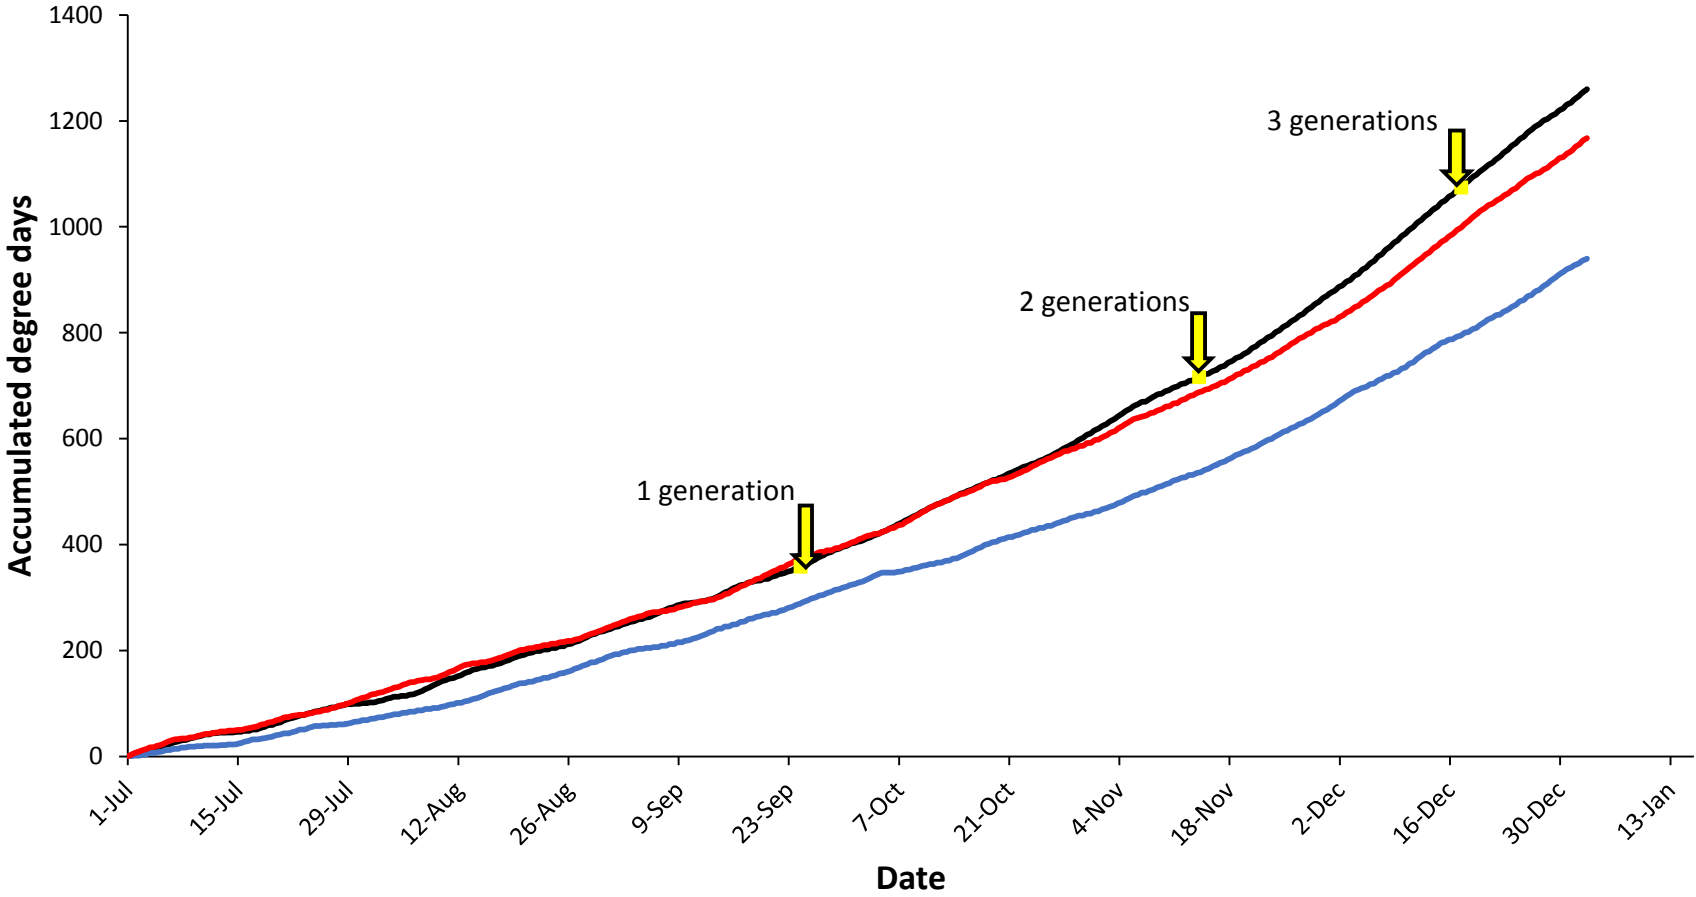

Pukekohe

— Current year (2017-2018) — Cold year (2009-2010) — Hot year (2007-2008)

Hawke's Bay

Matamata

Manawatu

— Current year (2017-2018) — Cold year (2006-2007) — Hot year (2007-2008)

Mid Canterbury

— Current year (2017-2018) — Cold year (2016-2017) — Hot year (2010-2011)

South Canterbury

— Current year (2017-2018) — Cold year (2011-2012) — Hot year (2007-2008)