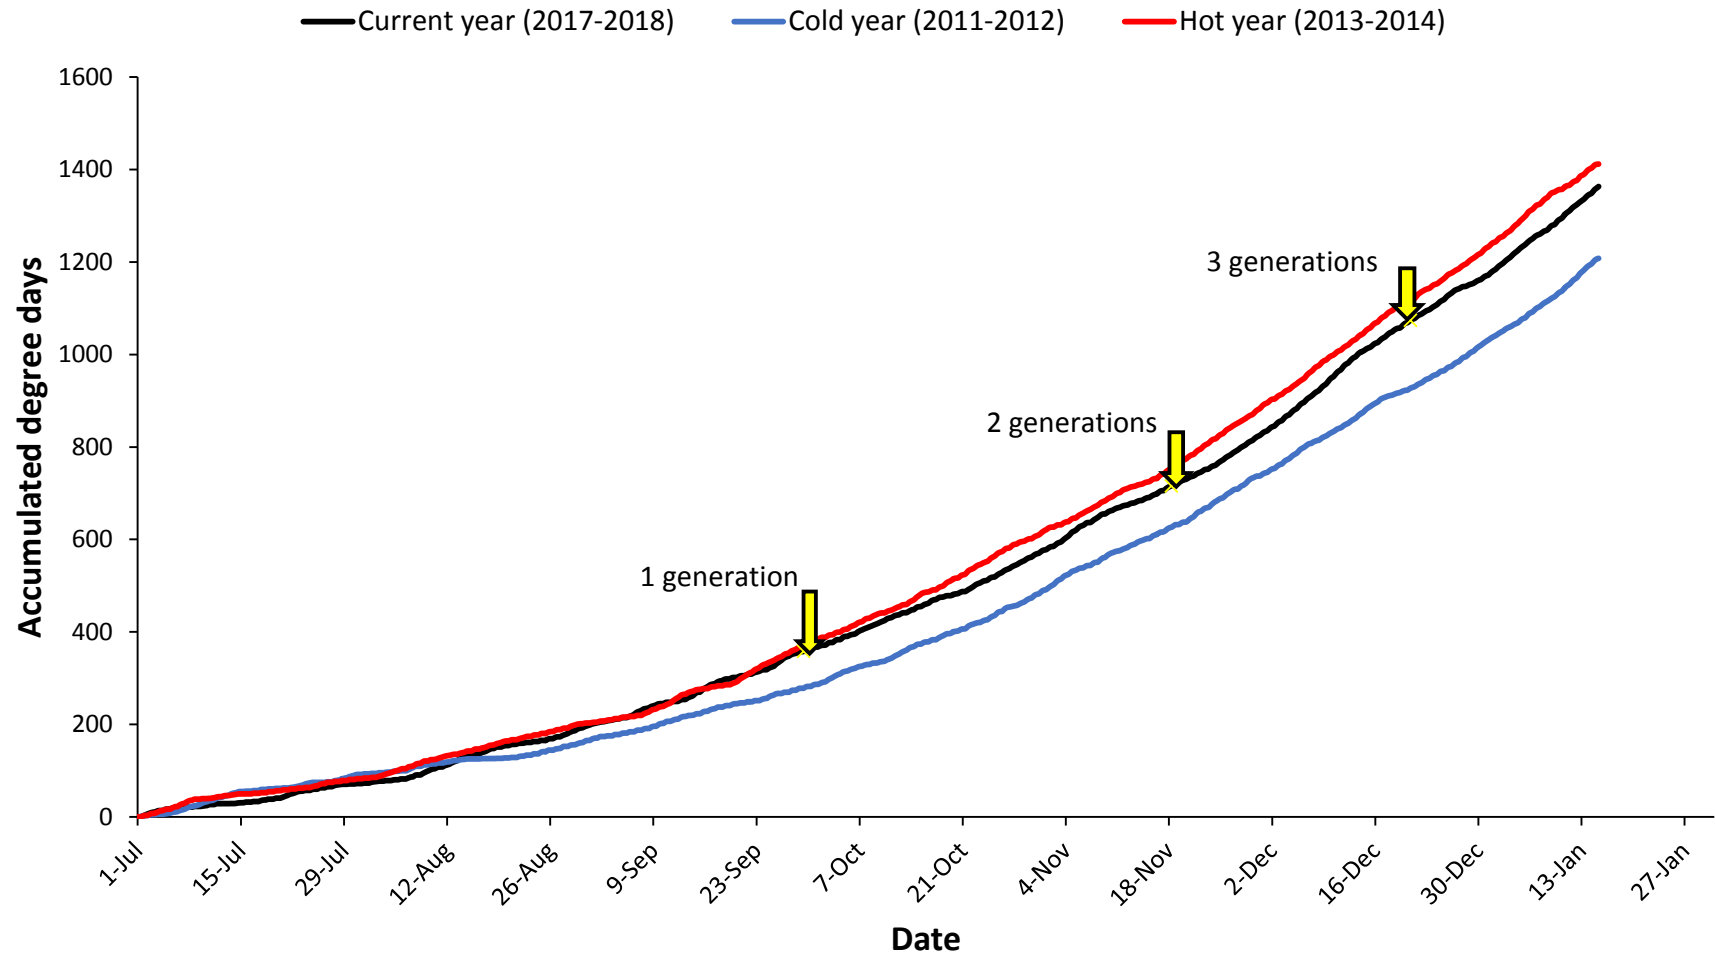

Pukekohe

— Current year (2017-2018) — Cold year (2009-2010) — Hot year (2007-2008)

Hawke's Bay

Matamata

Manawatu

— Current year (2017-2018) — Cold year (2006-2007) — Hot year (2007-2008)

Mid Canterbury

— Current year (2017-2018) — Cold year (2016-2017) — Hot year (2010-2011)

South Canterbury

— Current year (2017-2018) — Cold year (2011-2012) — Hot year (2007-2008)