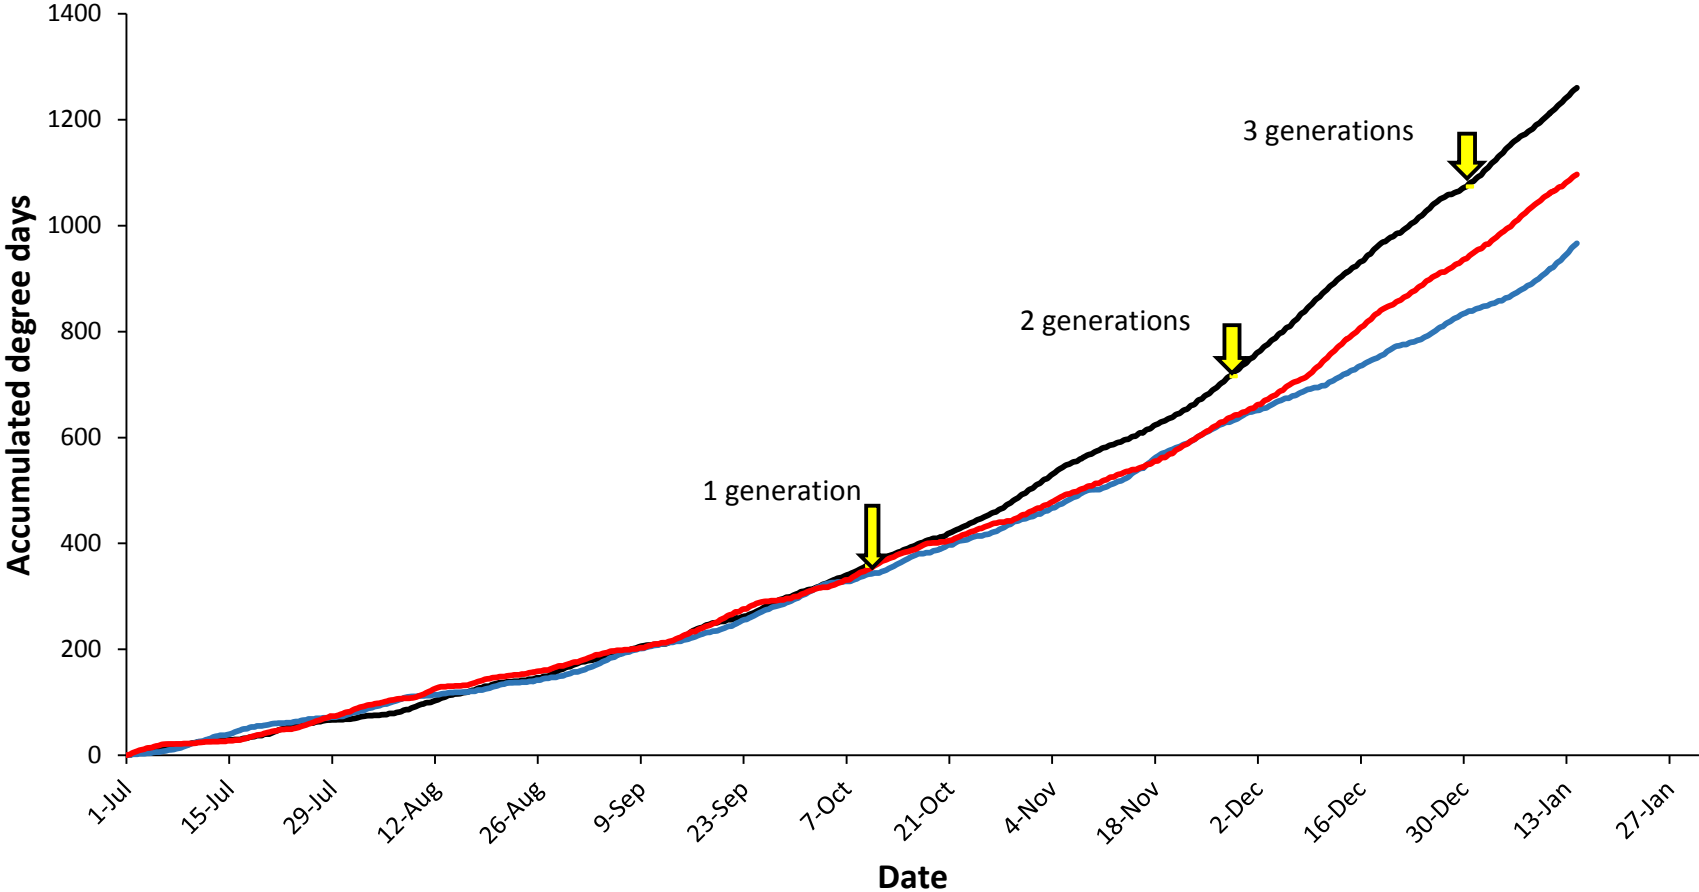

Pukekohe

— Current year (2017-2018) — Cold year (2009-2010) — Hot year (2007-2008)

Hawke's Bay

Matamata

Manawatu

— Current year (2017-2018) — Cold year (2006-2007) — Hot year (2007-2008)

Mid Canterbury

— Current year (2017-2018) — Cold year (2016-2017) — Hot year (2010-2011)

South Canterbury

— Current year (2017-2018) — Cold year (2011-2012) — Hot year (2007-2008)