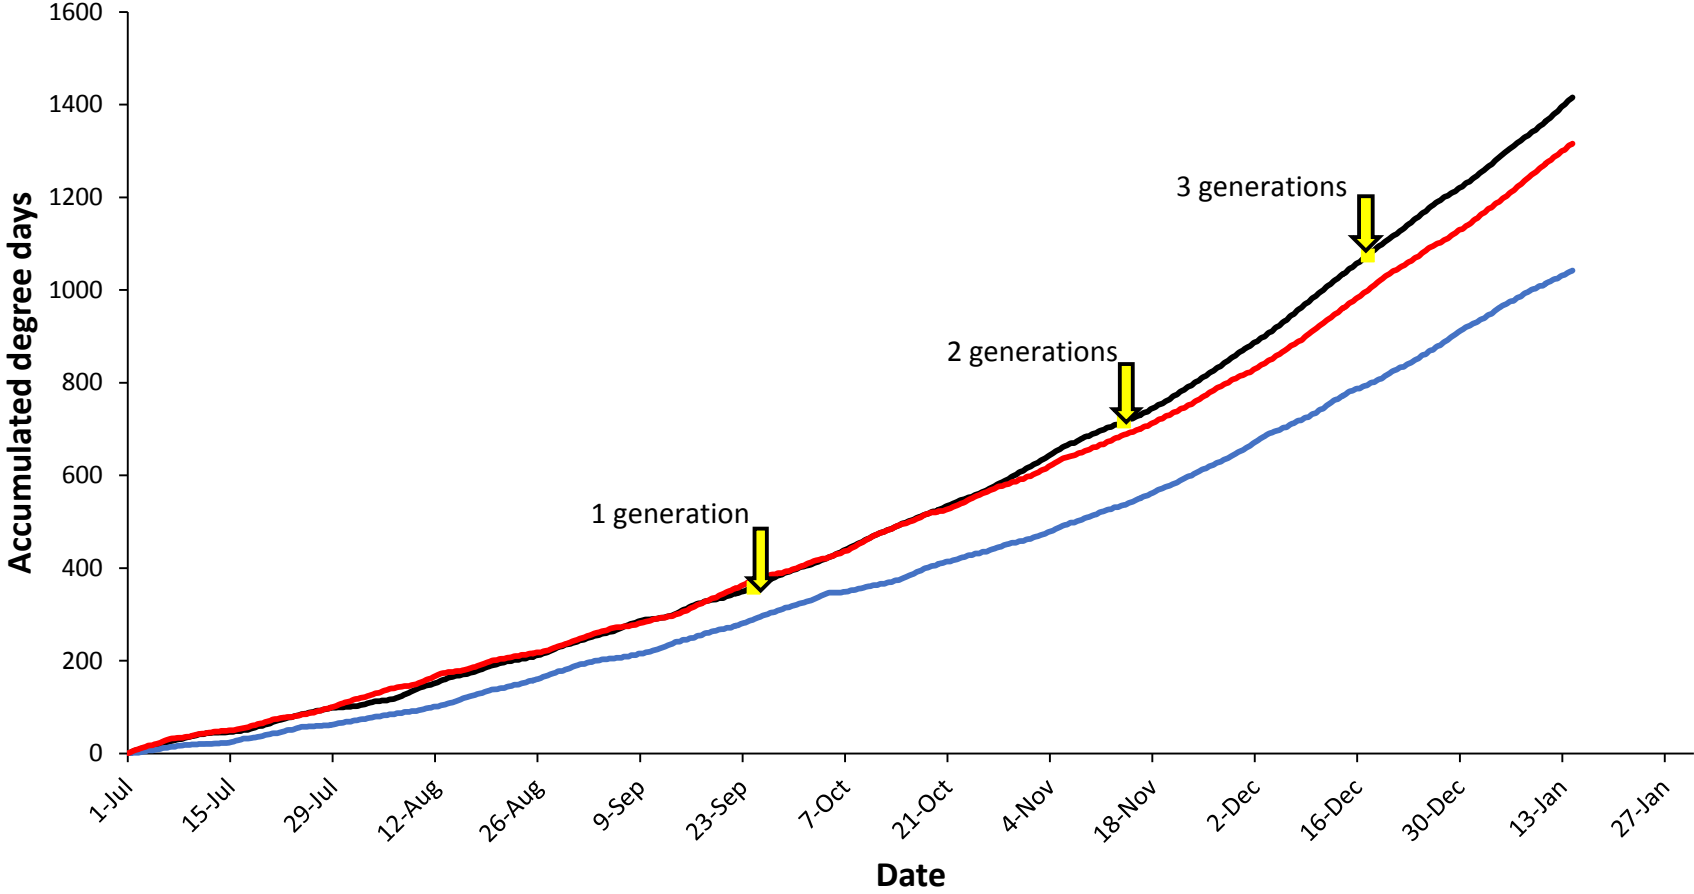

Pukekohe

— Current year (2017-2018) — Cold year (2009-2010) — Hot year (2007-2008)

Hawke's Bay

Matamata

Manawatu

— Current year (2017-2018) — Cold year (2006-2007) — Hot year (2007-2008)

Mid Canterbury

— Current year (2017-2018) — Cold year (2016-2017) — Hot year (2010-2011)

South Canterbury

— Current year (2017-2018) — Cold year (2011-2012) — Hot year (2007-2008)