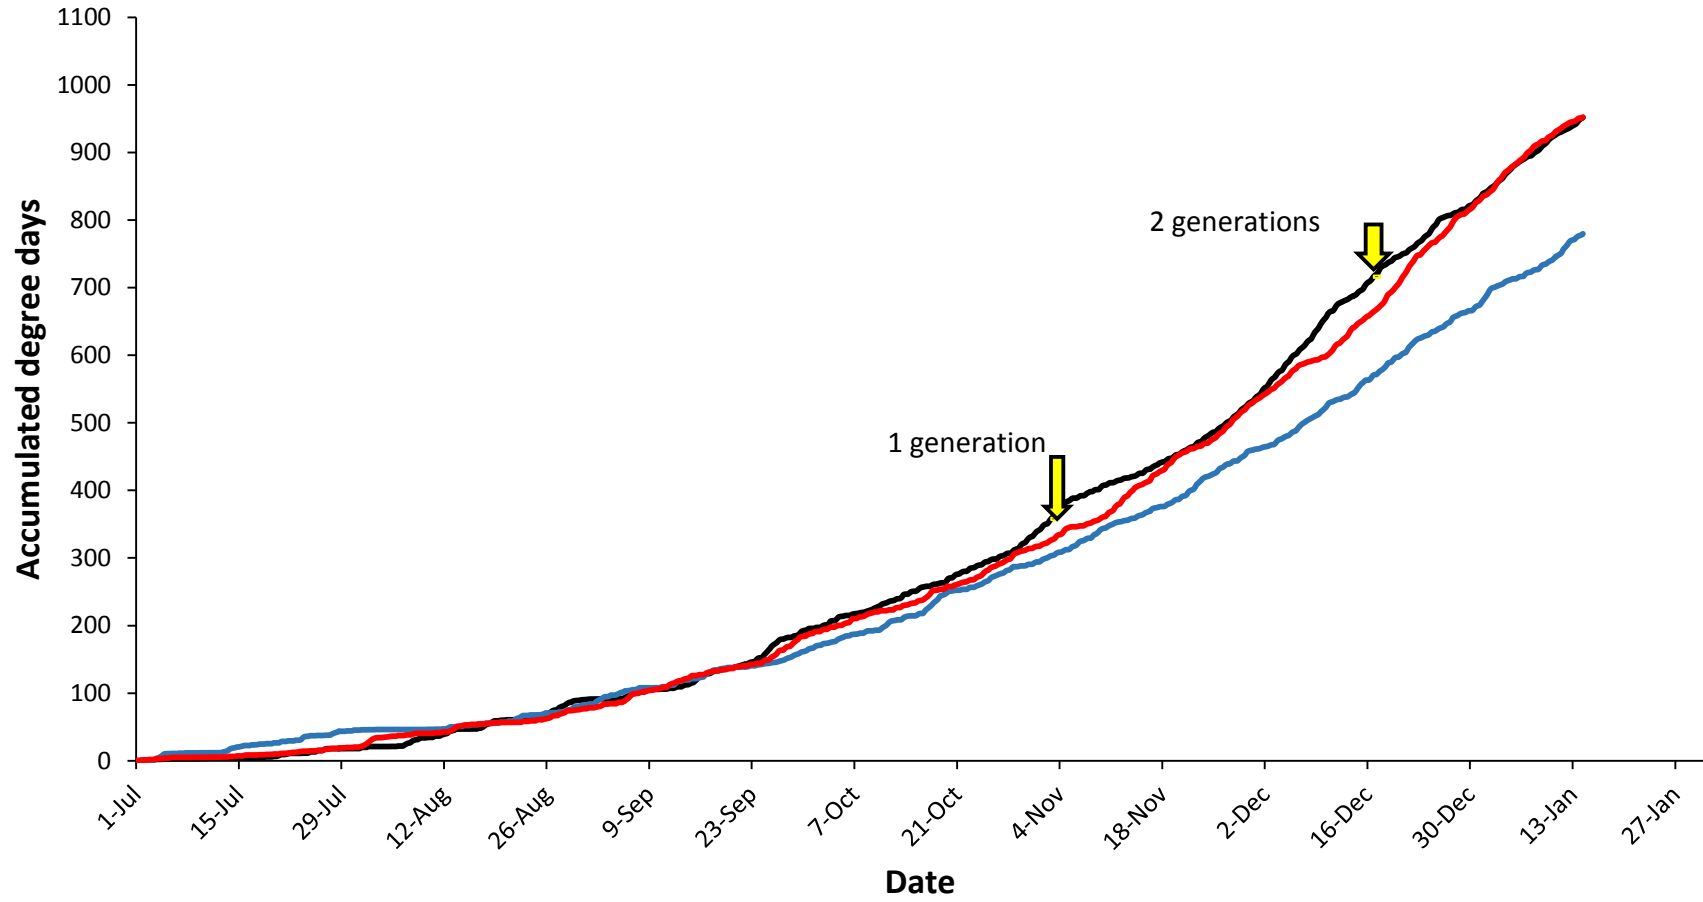

Pukekohe

— Current year (2017-2018) — Cold year (2009-2010) — Hot year (2007-2008)

Hawke's Bay

Matamata

Manawatu

— Current year (2017-2018) — Cold year (2006-2007) — Hot year (2007-2008)

Mid Canterbury

— Current year (2017-2018) — Cold year (2016-2017) — Hot year (2010-2011)

South Canterbury

— Current year (2017-2018) — Cold year (2011-2012) — Hot year (2007-2008)