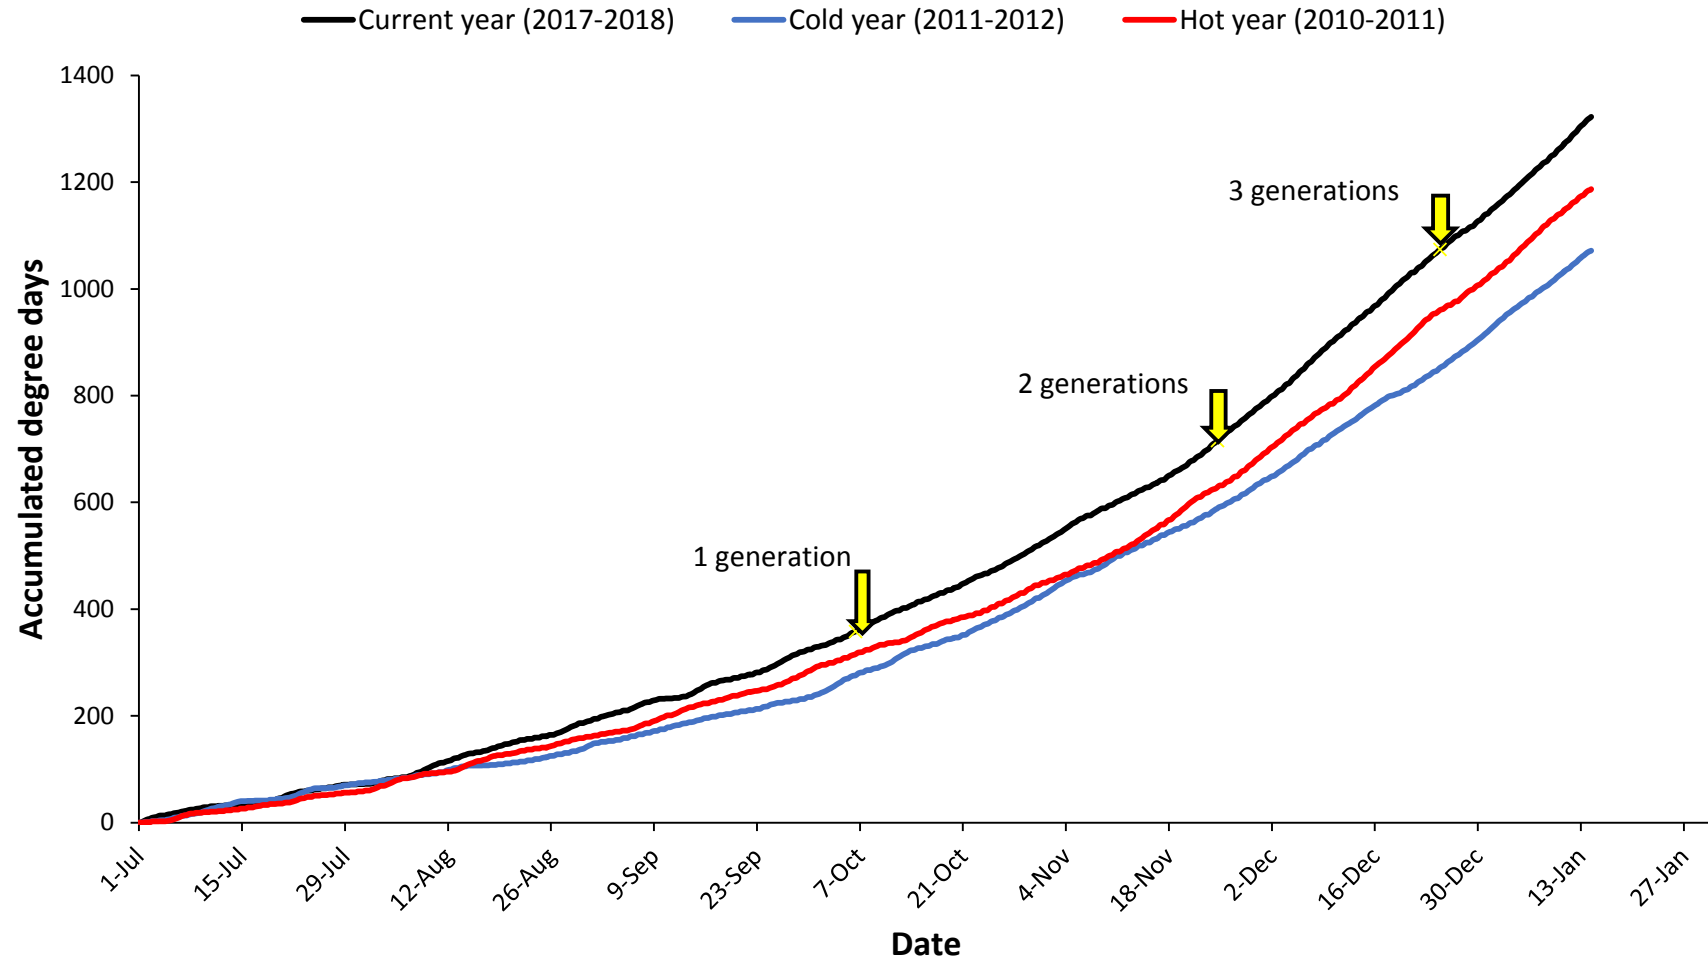

Pukekohe

— Current year (2017-2018) — Cold year (2009-2010) — Hot year (2007-2008)

Hawke's Bay

Matamata

Manawatu

— Current year (2017-2018) — Cold year (2006-2007) — Hot year (2007-2008)

Mid Canterbury

— Current year (2017-2018) — Cold year (2016-2017) — Hot year (2010-2011)

South Canterbury

— Current year (2017-2018) — Cold year (2011-2012) — Hot year (2007-2008)