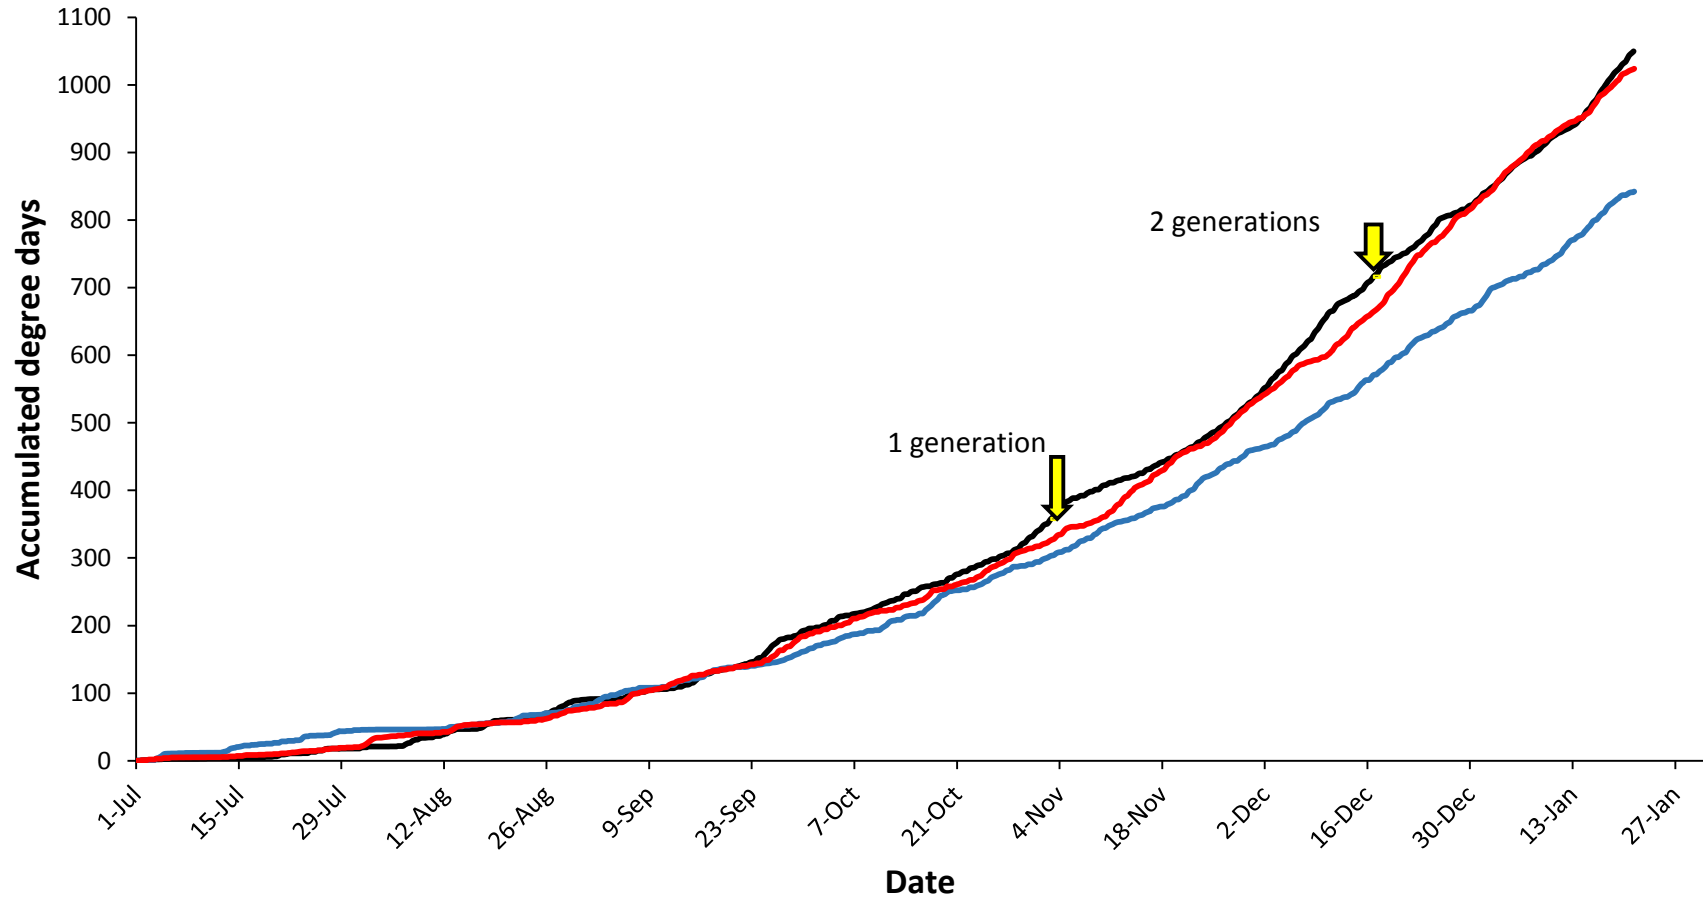

Pukekohe

— Current year (2017-2018) — Cold year (2009-2010) — Hot year (2007-2008)

Hawke's Bay

Matamata

Manawatu

— Current year (2017-2018) — Cold year (2006-2007) — Hot year (2007-2008)

Mid Canterbury

— Current year (2017-2018) — Cold year (2016-2017) — Hot year (2010-2011)

South Canterbury

— Current year (2017-2018) — Cold year (2011-2012) — Hot year (2007-2008)