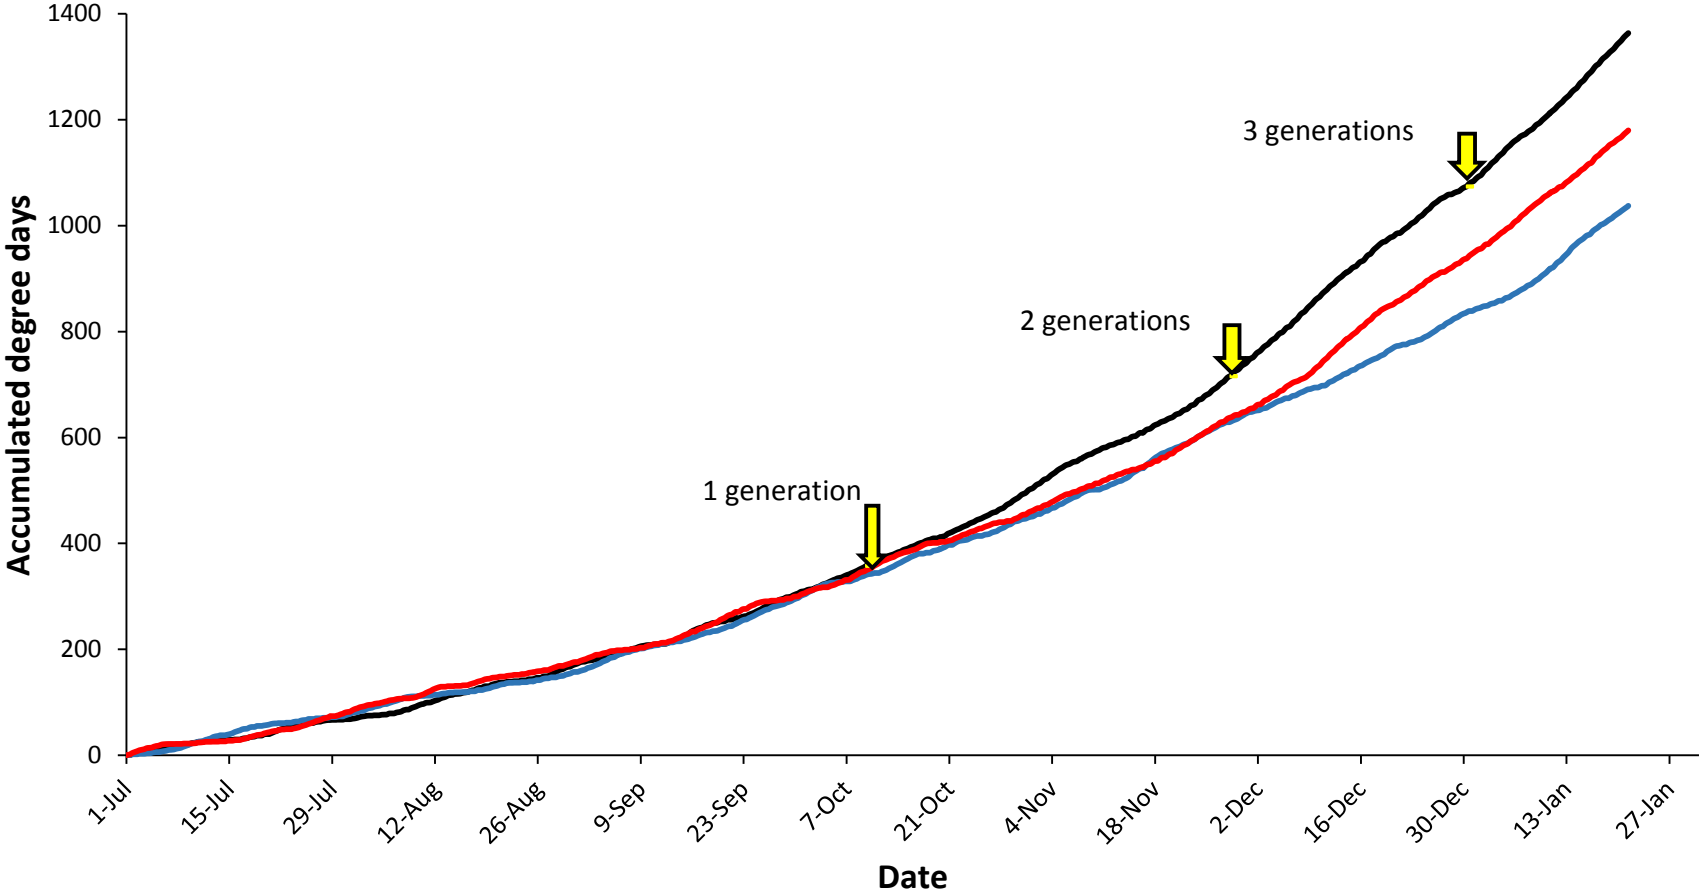

Pukekohe

— Current year (2017-2018) — Cold year (2009-2010) — Hot year (2007-2008)

Hawke's Bay

Matamata

Manawatu

— Current year (2017-2018) — Cold year (2006-2007) — Hot year (2007-2008)

Mid Canterbury

— Current year (2017-2018) — Cold year (2016-2017) — Hot year (2010-2011)

South Canterbury

— Current year (2017-2018) — Cold year (2011-2012) — Hot year (2007-2008)