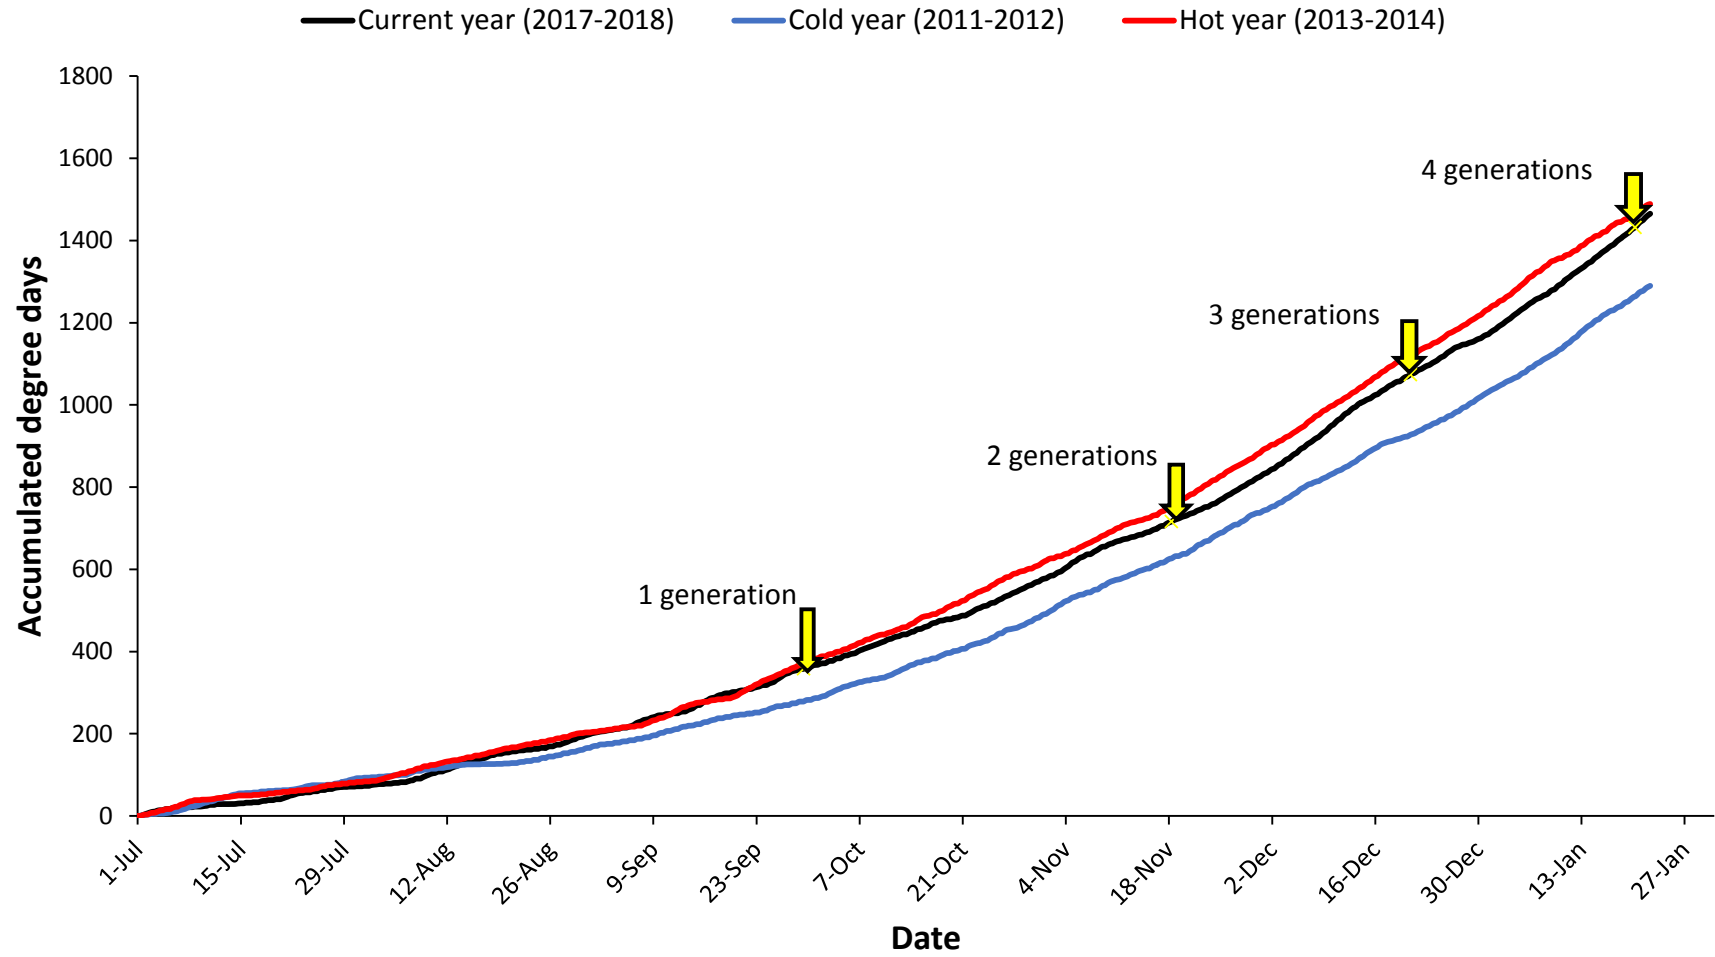

Pukekohe

— Current year (2017-2018) — Cold year (2009-2010) — Hot year (2007-2008)

Hawke's Bay

Matamata

Manawatu

— Current year (2017-2018) — Cold year (2006-2007) — Hot year (2007-2008)

Mid Canterbury

— Current year (2017-2018) — Cold year (2016-2017) — Hot year (2010-2011)

South Canterbury

— Current year (2017-2018) — Cold year (2011-2012) — Hot year (2007-2008)