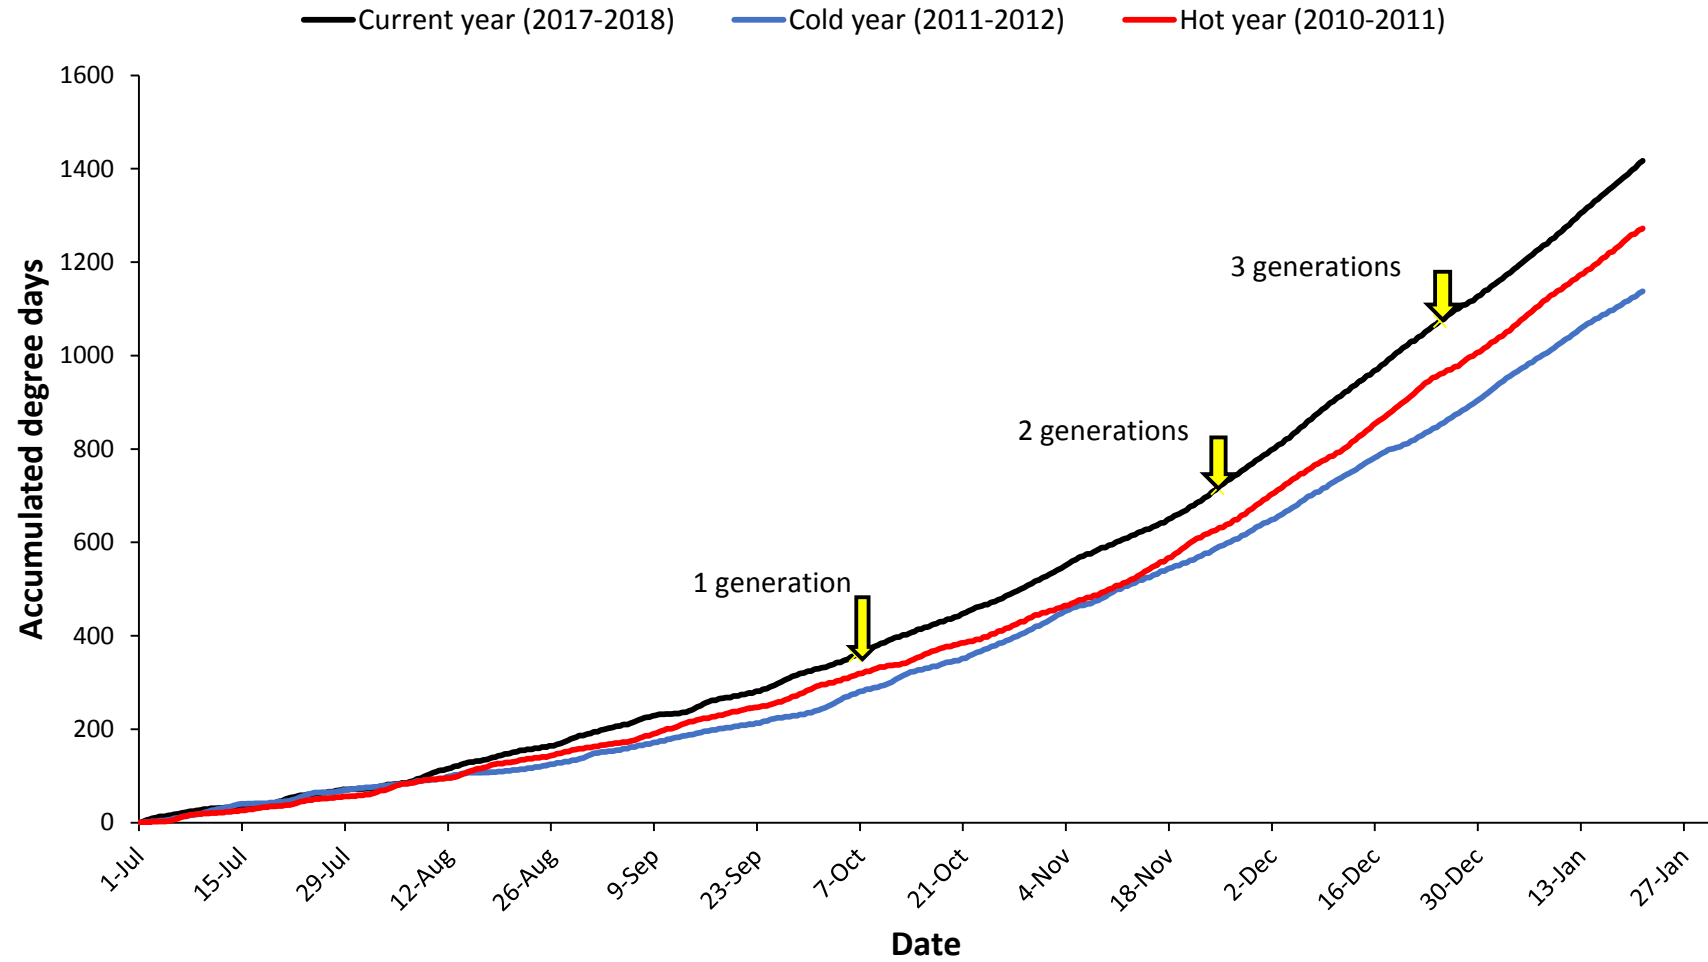

Pukekohe

— Current year (2017-2018) — Cold year (2009-2010) — Hot year (2007-2008)

Hawke's Bay

Matamata

Manawatu

— Current year (2017-2018) — Cold year (2006-2007) — Hot year (2007-2008)

Mid Canterbury

— Current year (2017-2018) — Cold year (2016-2017) — Hot year (2010-2011)

South Canterbury

— Current year (2017-2018) — Cold year (2011-2012) — Hot year (2007-2008)