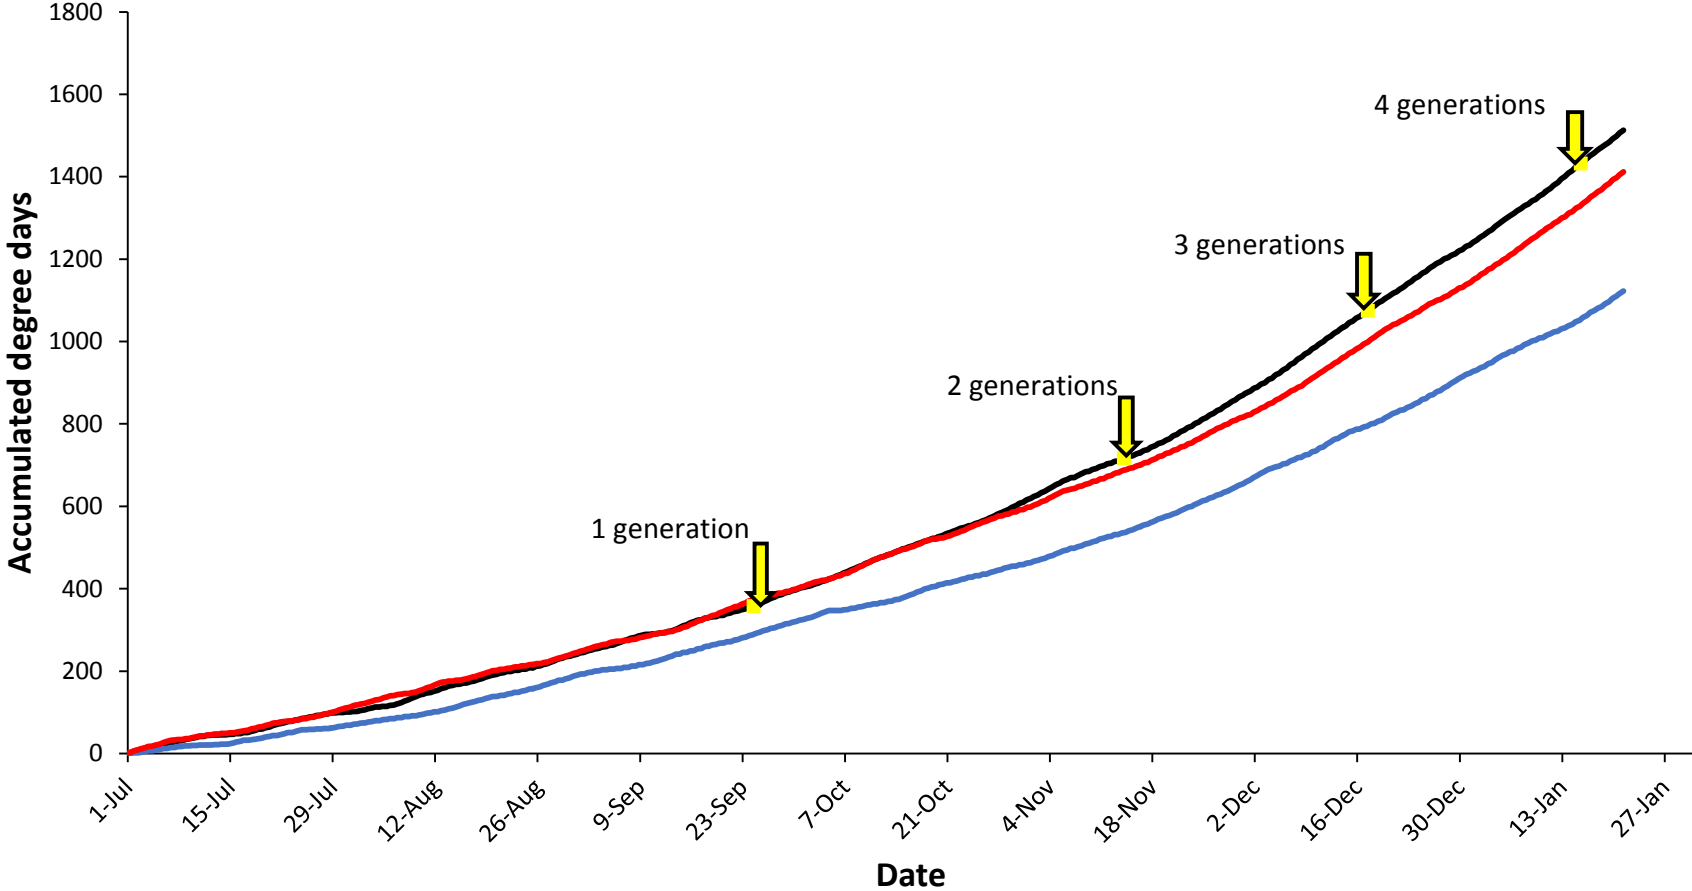

Pukekohe

— Current year (2017-2018) — Cold year (2009-2010) — Hot year (2007-2008)

Hawke's Bay

Matamata

Manawatu

— Current year (2017-2018) — Cold year (2006-2007) — Hot year (2007-2008)

Mid Canterbury

— Current year (2017-2018) — Cold year (2016-2017) — Hot year (2010-2011)

South Canterbury

— Current year (2017-2018) — Cold year (2011-2012) — Hot year (2007-2008)