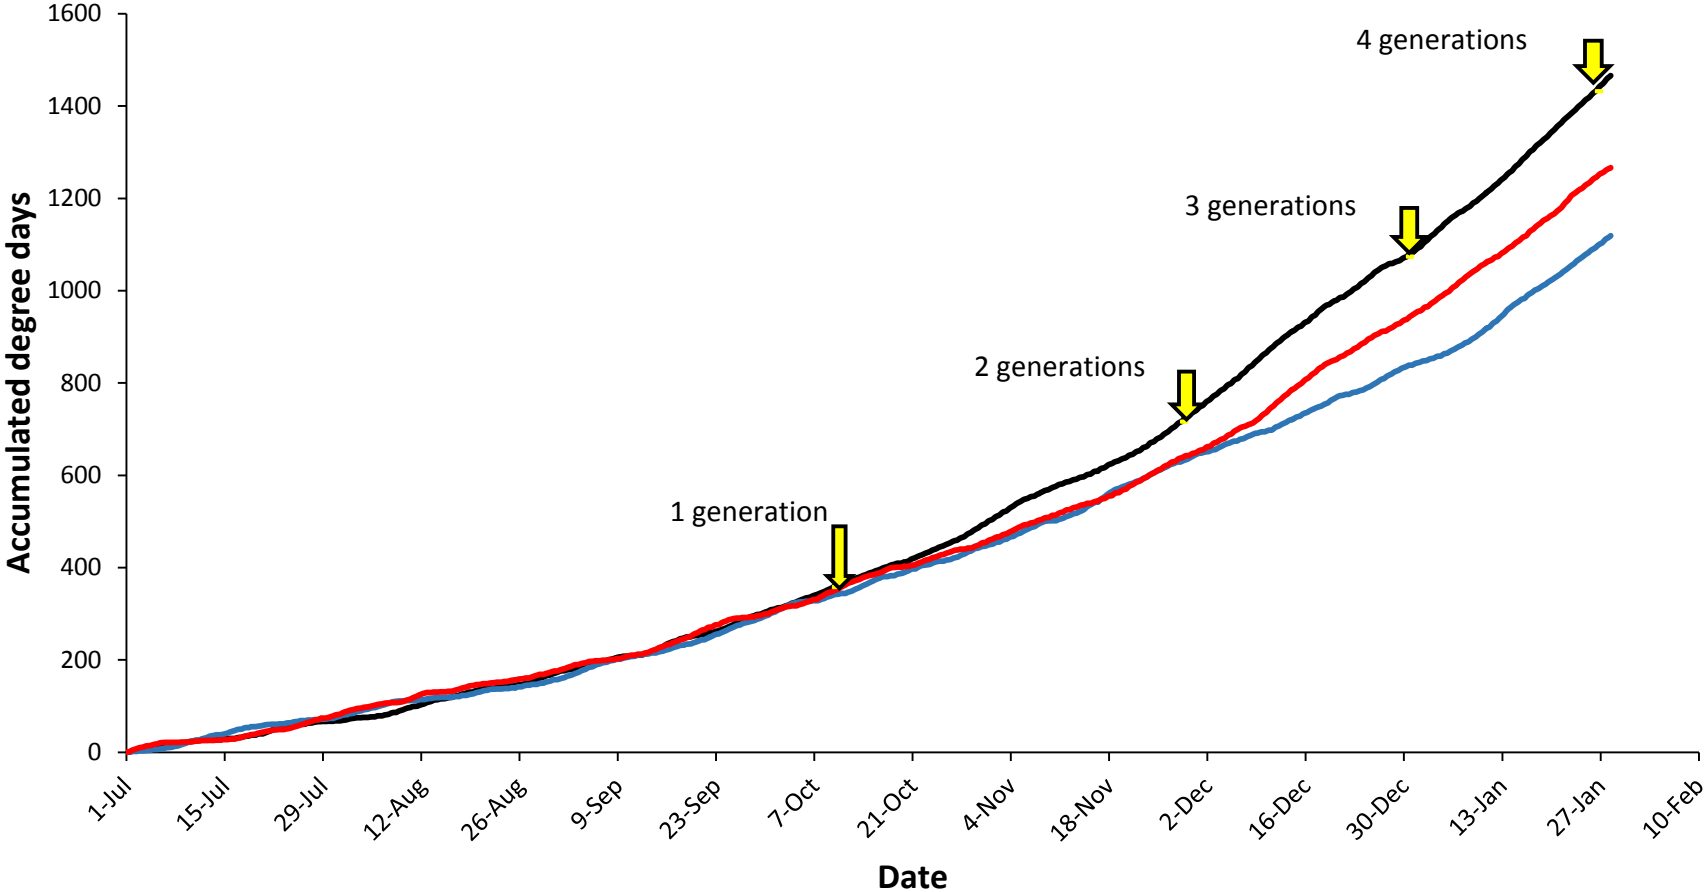

Pukekohe

— Current year (2017-2018) — Cold year (2009-2010) — Hot year (2007-2008)

Hawke's Bay

Matamata

Manawatu

— Current year (2017-2018) — Cold year (2006-2007) — Hot year (2007-2008)

Mid Canterbury

— Current year (2017-2018) — Cold year (2016-2017) — Hot year (2010-2011)

South Canterbury

— Current year (2017-2018) — Cold year (2011-2012) — Hot year (2007-2008)