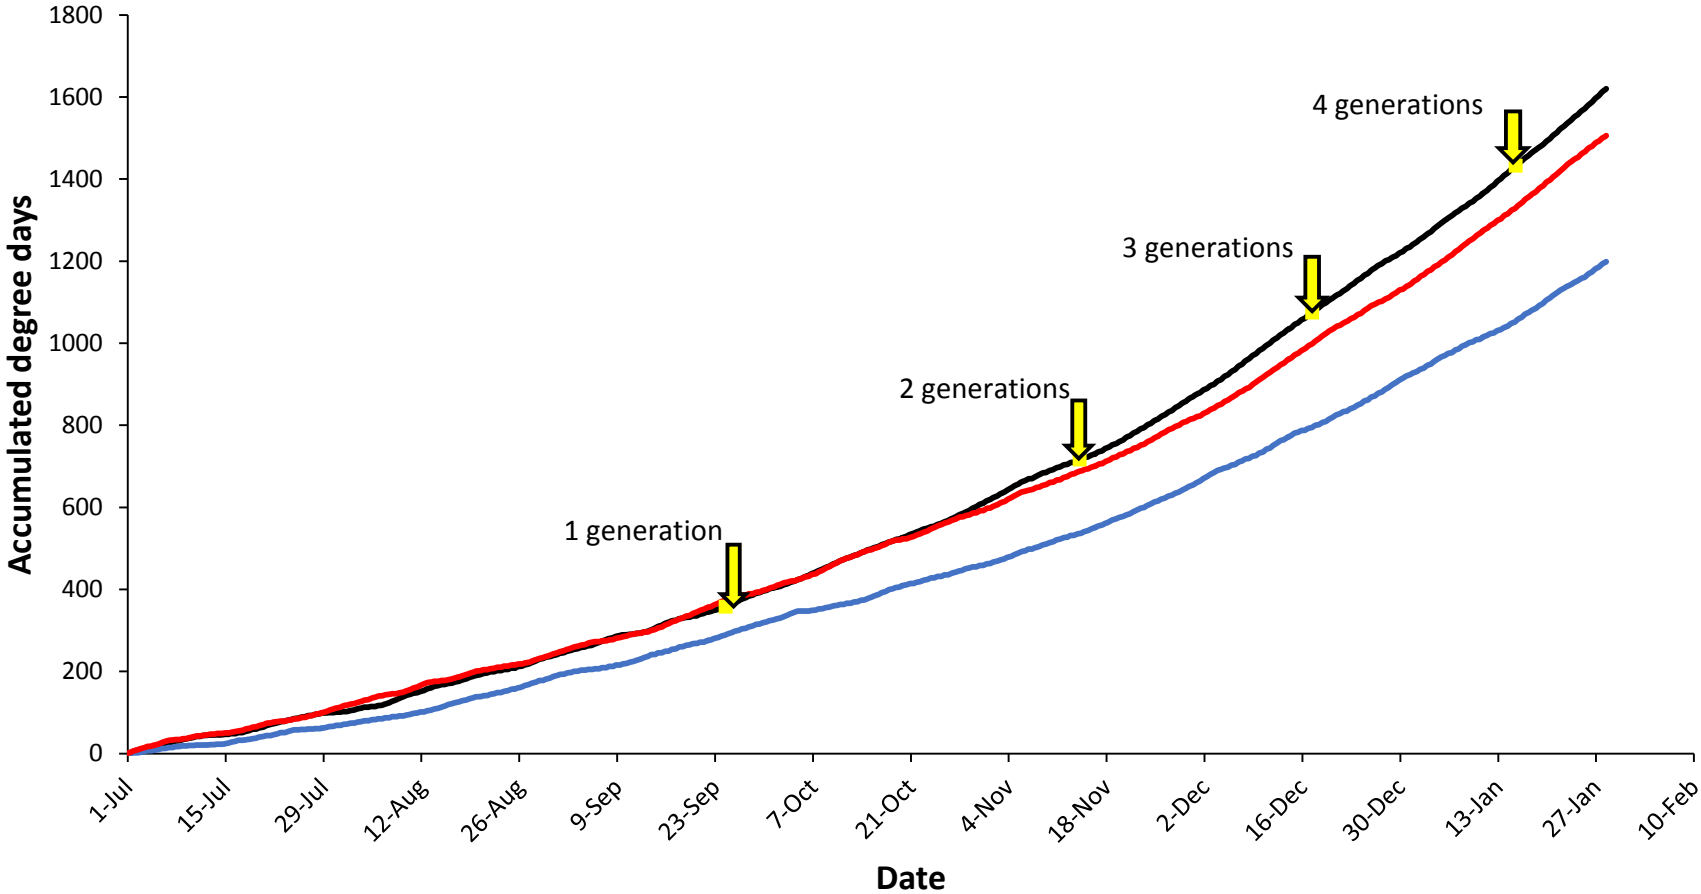

Pukekohe

— Current year (2017-2018) — Cold year (2009-2010) — Hot year (2007-2008)

Hawke's Bay

Matamata

Manawatu

— Current year (2017-2018) — Cold year (2006-2007) — Hot year (2007-2008)

Mid Canterbury

— Current year (2017-2018) — Cold year (2016-2017) — Hot year (2010-2011)

South Canterbury

— Current year (2017-2018) — Cold year (2011-2012) — Hot year (2007-2008)