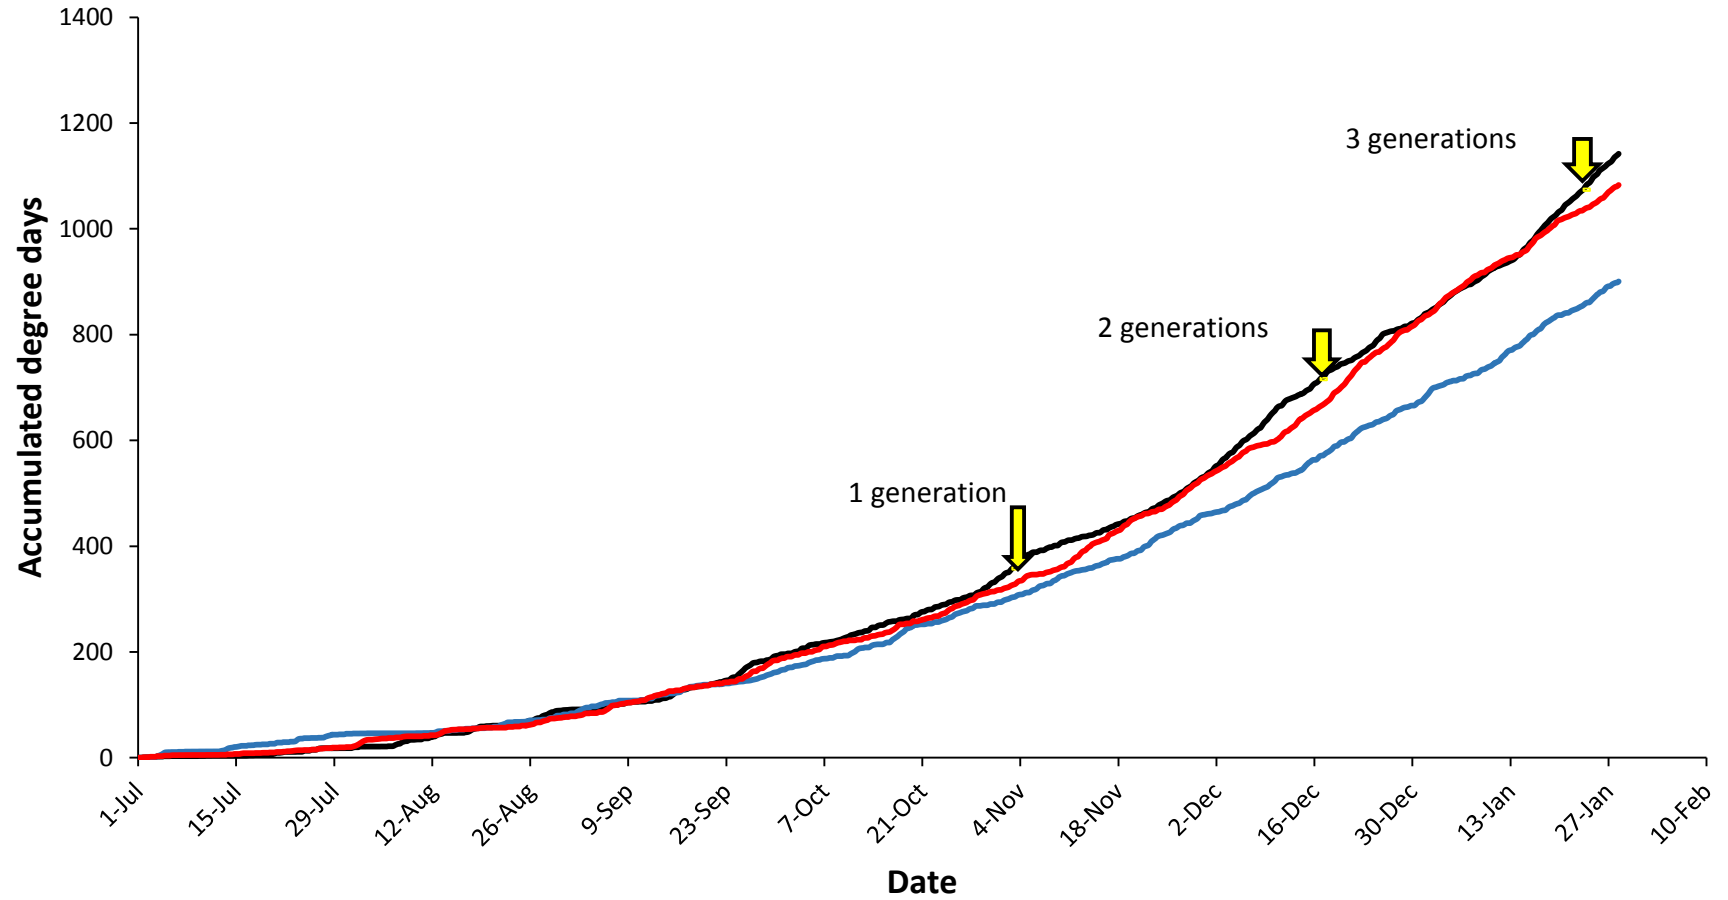

Pukekohe

— Current year (2017-2018) — Cold year (2009-2010) — Hot year (2007-2008)

Hawke's Bay

Matamata

Manawatu

— Current year (2017-2018) — Cold year (2006-2007) — Hot year (2007-2008)

Mid Canterbury

— Current year (2017-2018) — Cold year (2016-2017) — Hot year (2010-2011)

South Canterbury

— Current year (2017-2018) — Cold year (2011-2012) — Hot year (2007-2008)