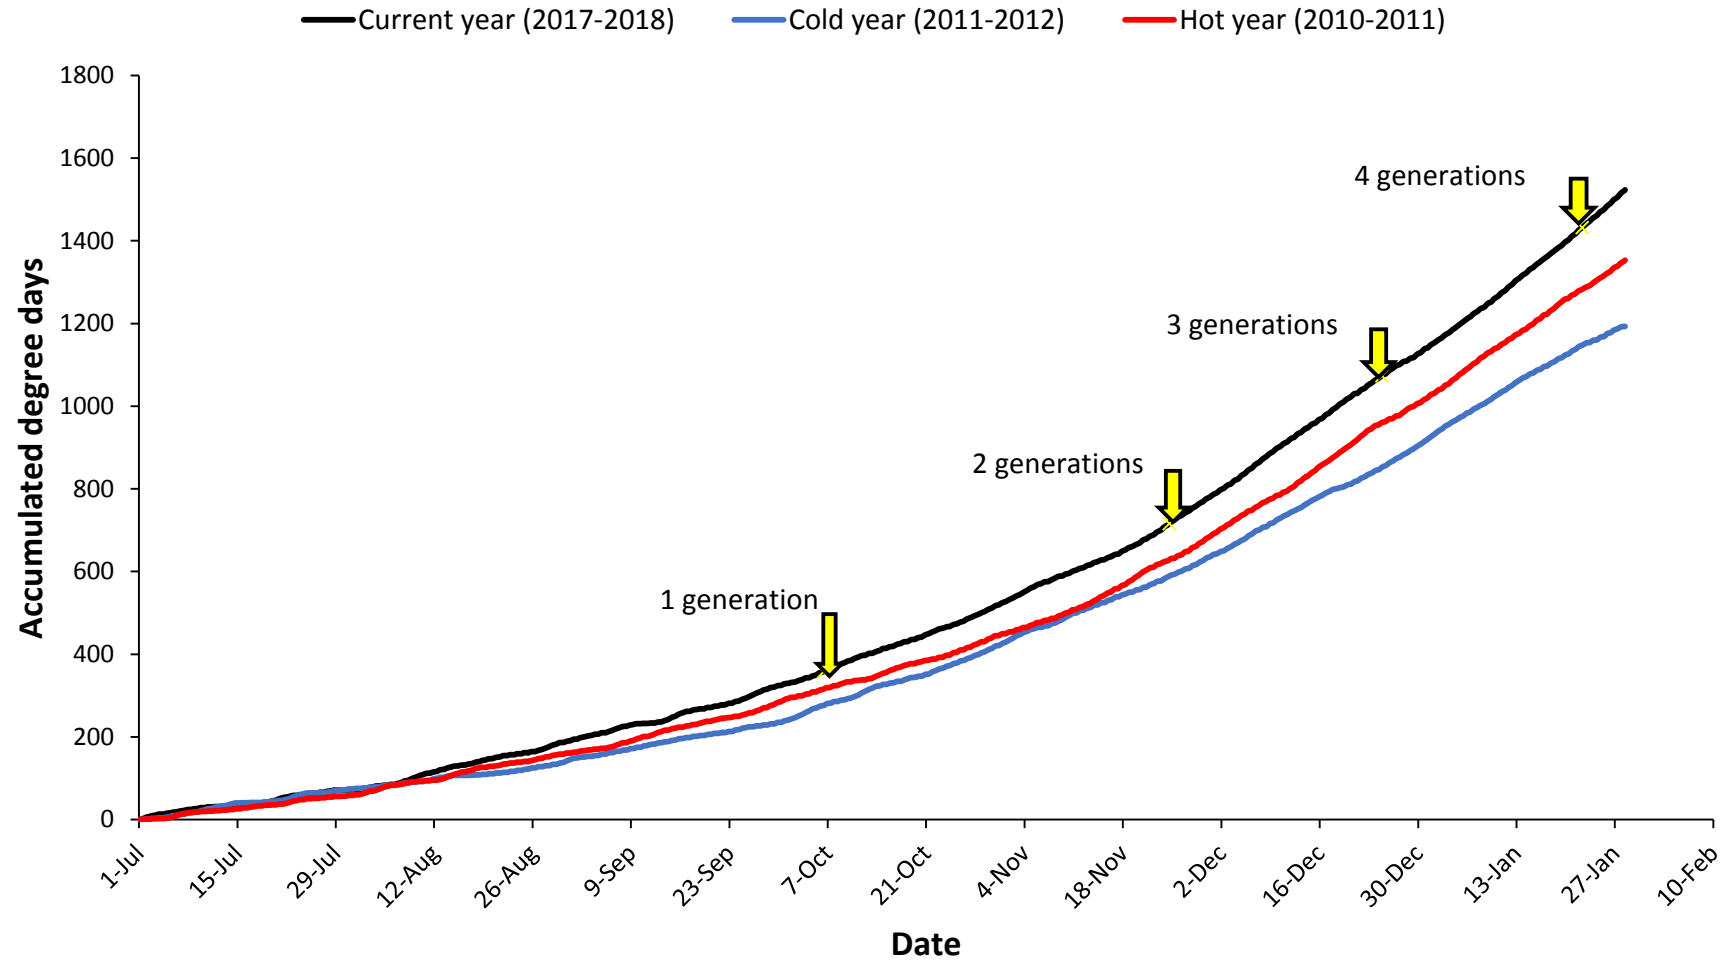

Pukekohe

— Current year (2017-2018) — Cold year (2009-2010) — Hot year (2007-2008)

Hawke's Bay

Matamata

Manawatu

— Current year (2017-2018) — Cold year (2006-2007) — Hot year (2007-2008)

Mid Canterbury

— Current year (2017-2018) — Cold year (2016-2017) — Hot year (2010-2011)

South Canterbury

— Current year (2017-2018) — Cold year (2011-2012) — Hot year (2007-2008)