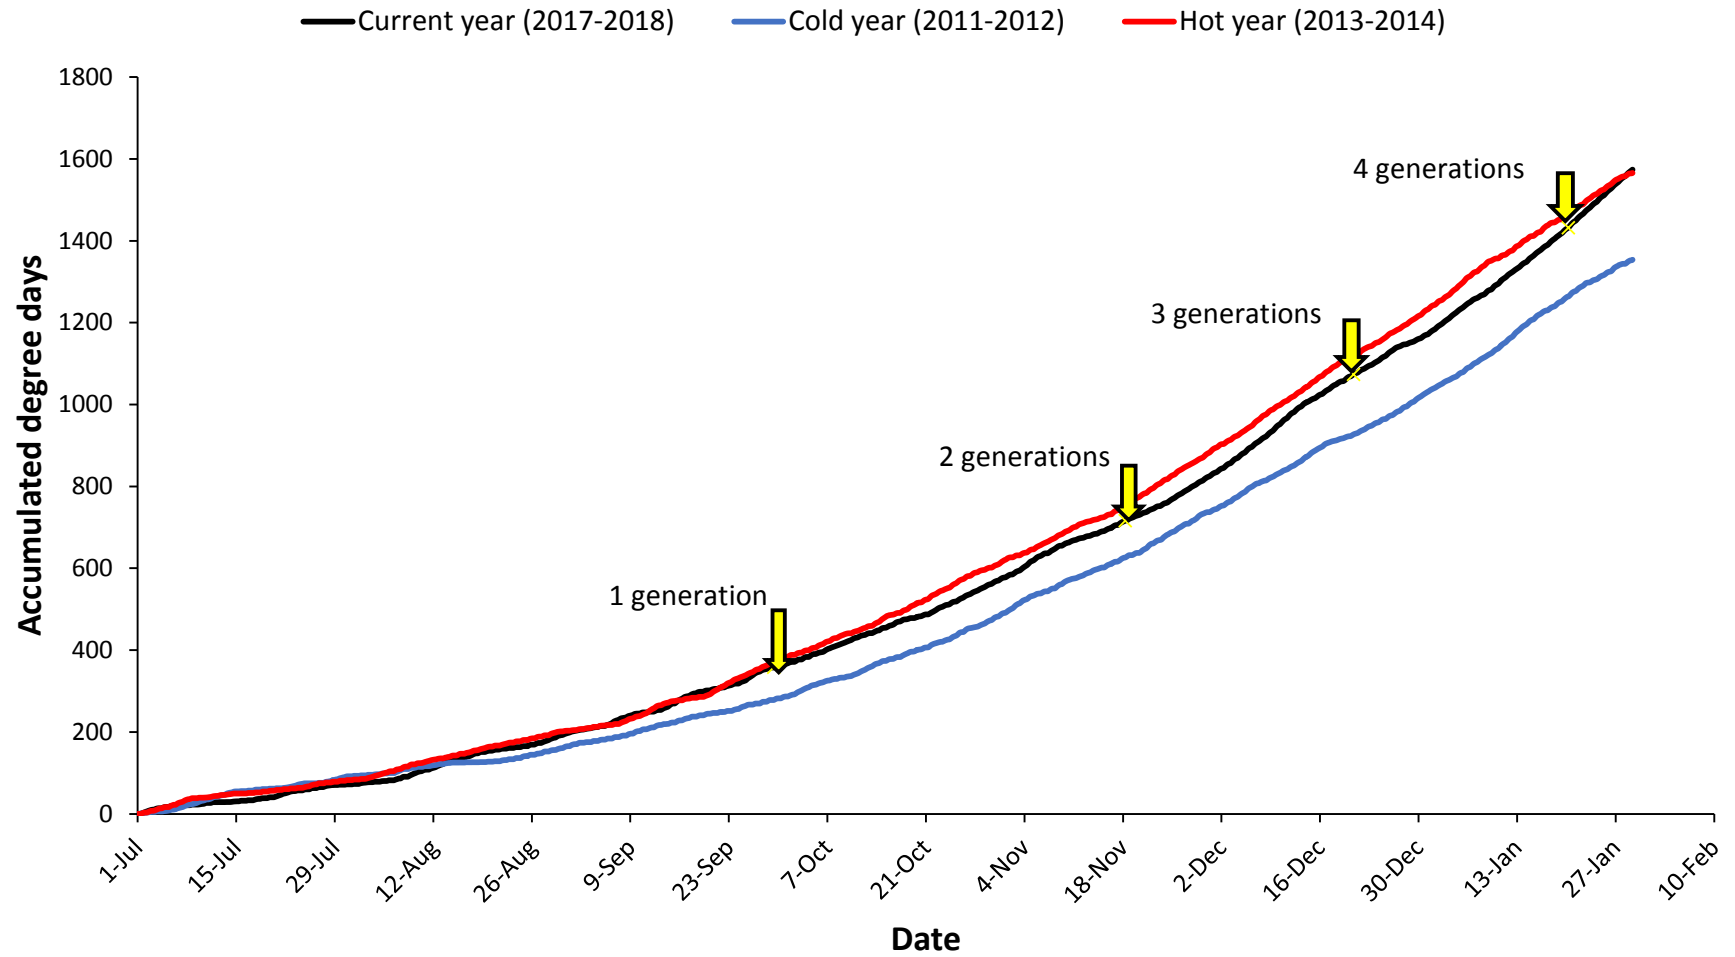

Pukekohe

— Current year (2017-2018) — Cold year (2009-2010) — Hot year (2007-2008)

Hawke's Bay

Matamata

Manawatu

— Current year (2017-2018) — Cold year (2006-2007) — Hot year (2007-2008)

Mid Canterbury

— Current year (2017-2018) — Cold year (2016-2017) — Hot year (2010-2011)

South Canterbury

— Current year (2017-2018) — Cold year (2011-2012) — Hot year (2007-2008)