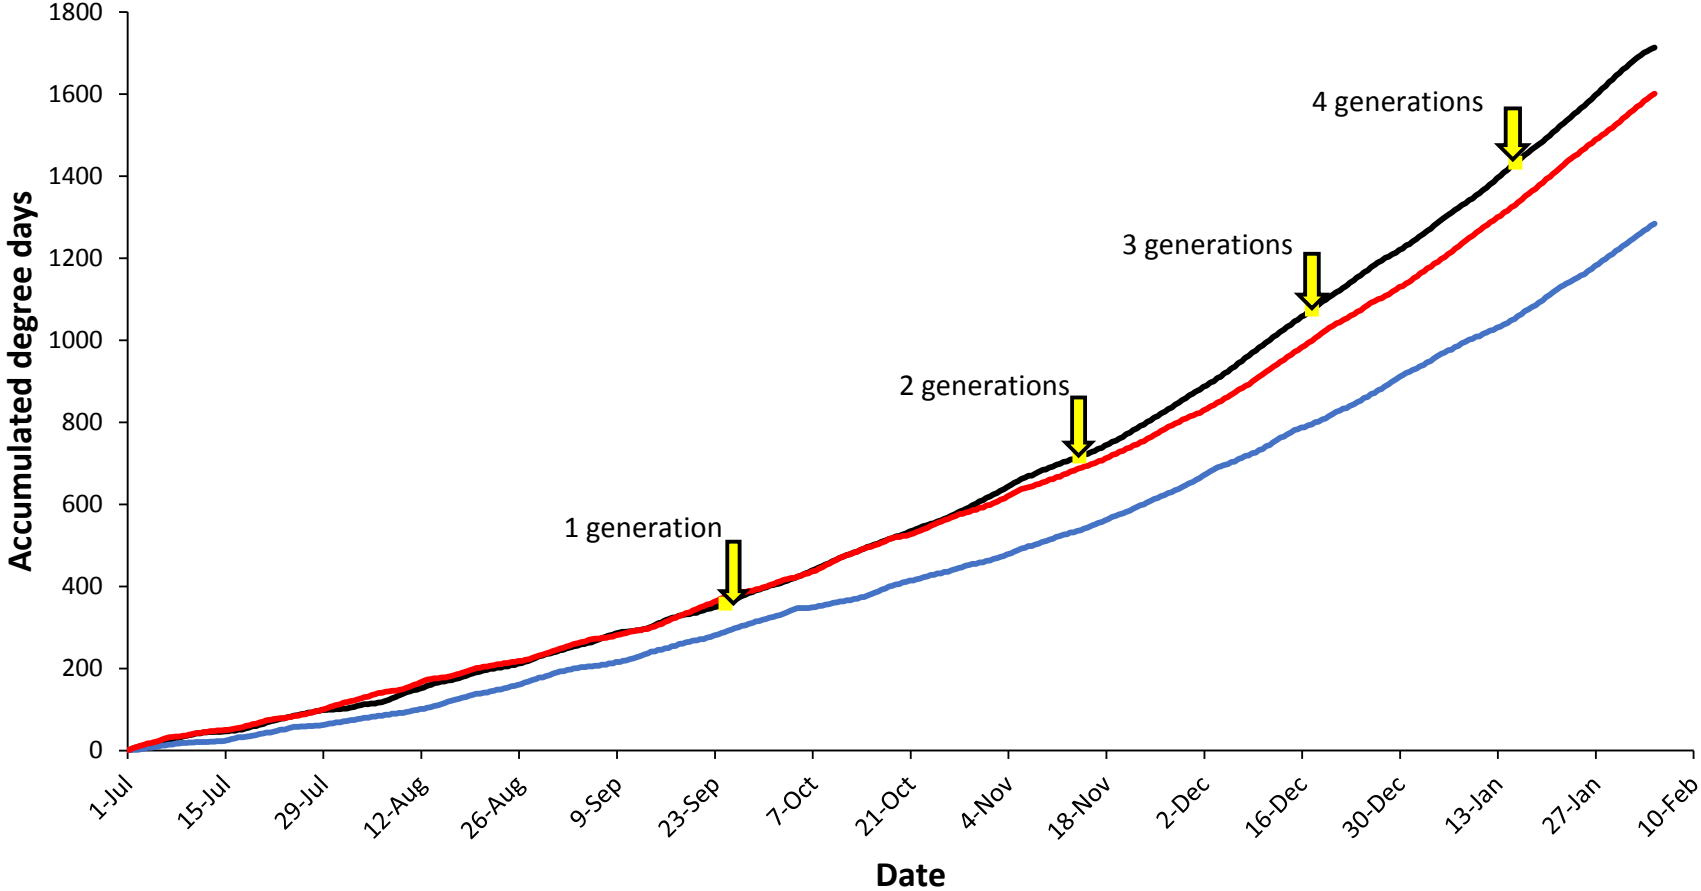

Pukekohe

— Current year (2017-2018) — Cold year (2009-2010) — Hot year (2007-2008)

Hawke's Bay

Matamata

Manawatu

— Current year (2017-2018) — Cold year (2006-2007) — Hot year (2007-2008)

Mid Canterbury

— Current year (2017-2018) — Cold year (2016-2017) — Hot year (2010-2011)

South Canterbury