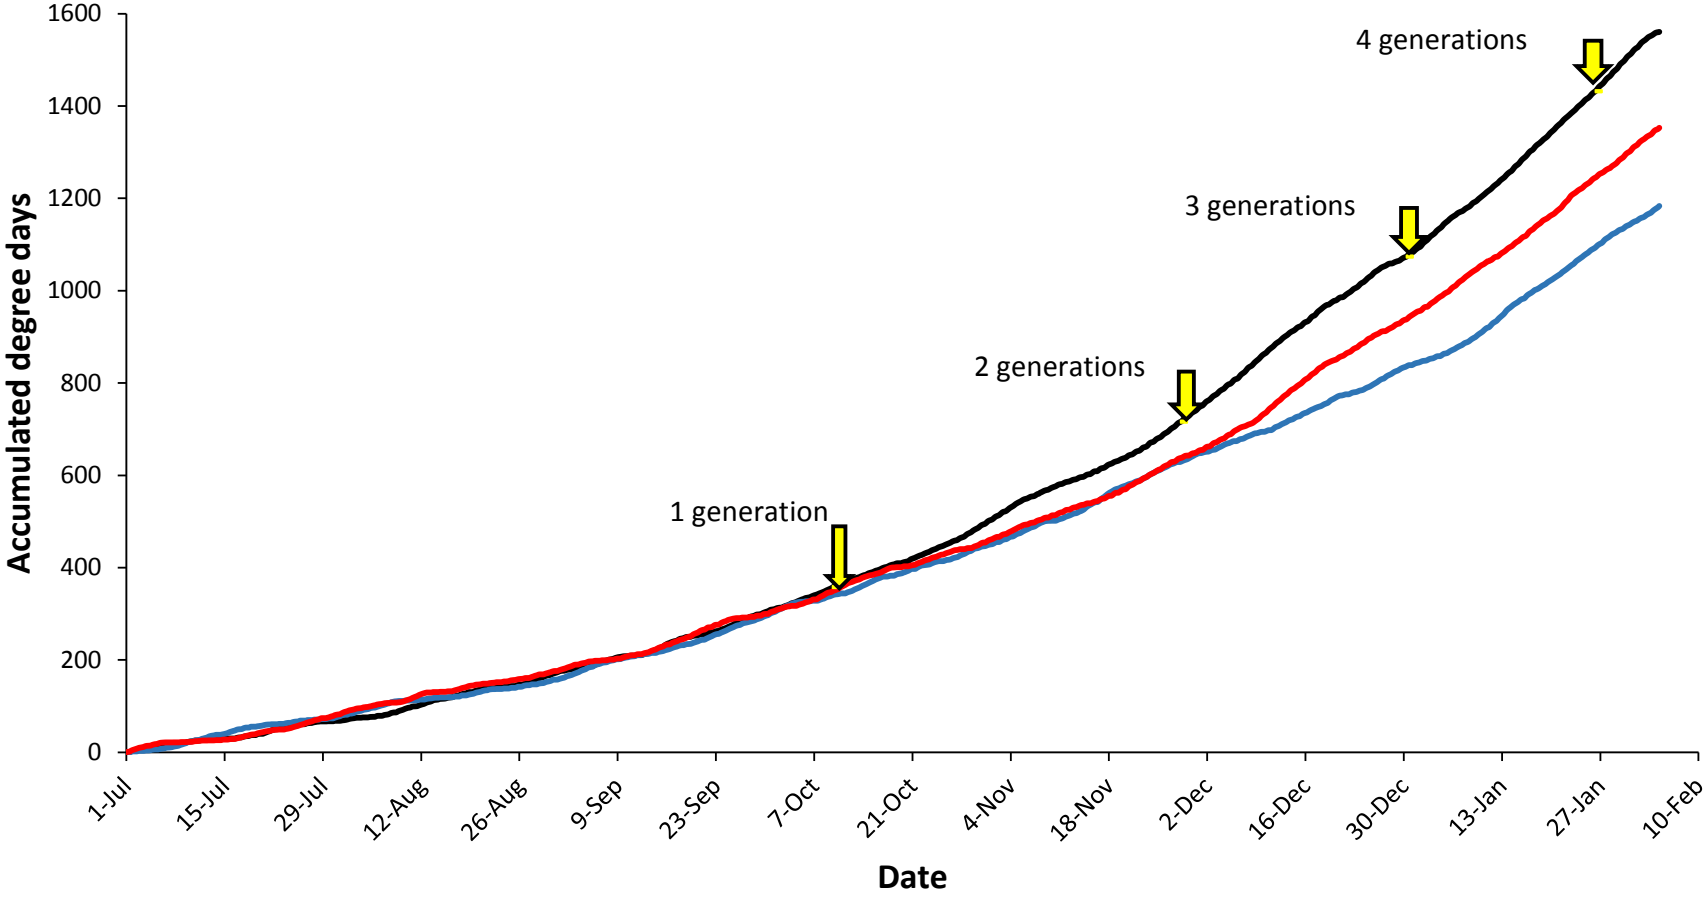

Pukekohe

— Current year (2017-2018) — Cold year (2009-2010) — Hot year (2007-2008)

Hawke's Bay

Matamata

Manawatu

— Current year (2017-2018) — Cold year (2006-2007) — Hot year (2007-2008)

Mid Canterbury

— Current year (2017-2018) — Cold year (2016-2017) — Hot year (2010-2011)

South Canterbury