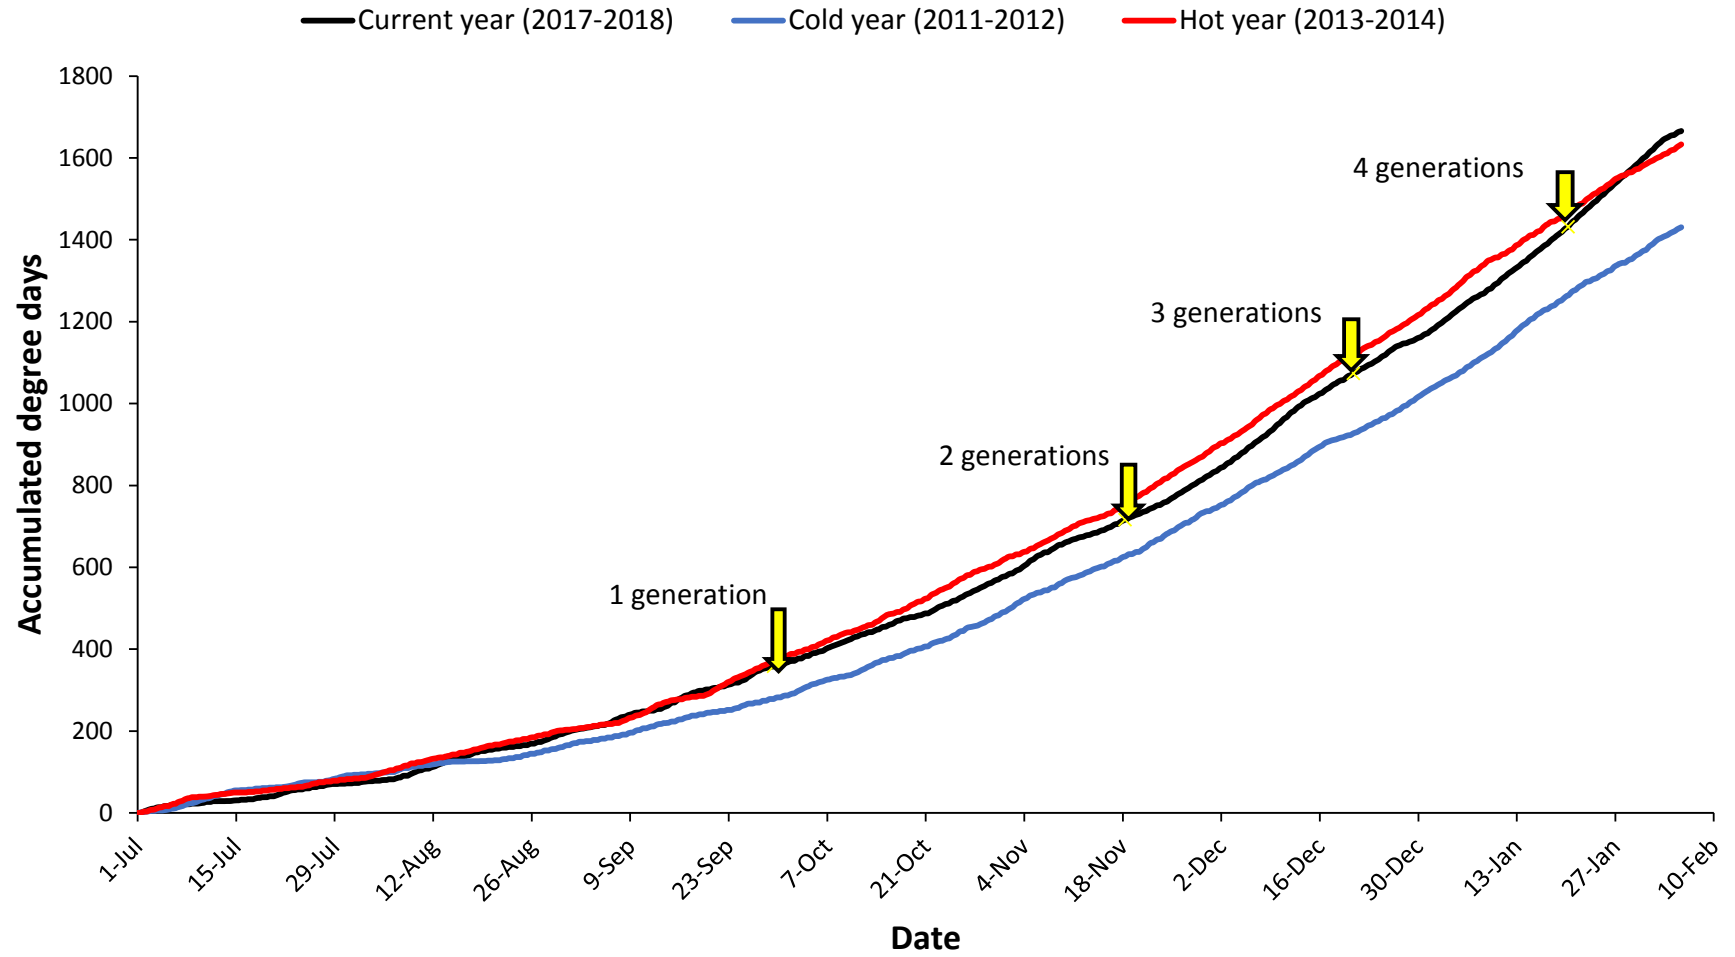

Pukekohe

— Current year (2017-2018) — Cold year (2009-2010) — Hot year (2007-2008)

Hawke's Bay

Matamata

Manawatu

— Current year (2017-2018) — Cold year (2006-2007) — Hot year (2007-2008)

Mid Canterbury

— Current year (2017-2018) — Cold year (2016-2017) — Hot year (2010-2011)