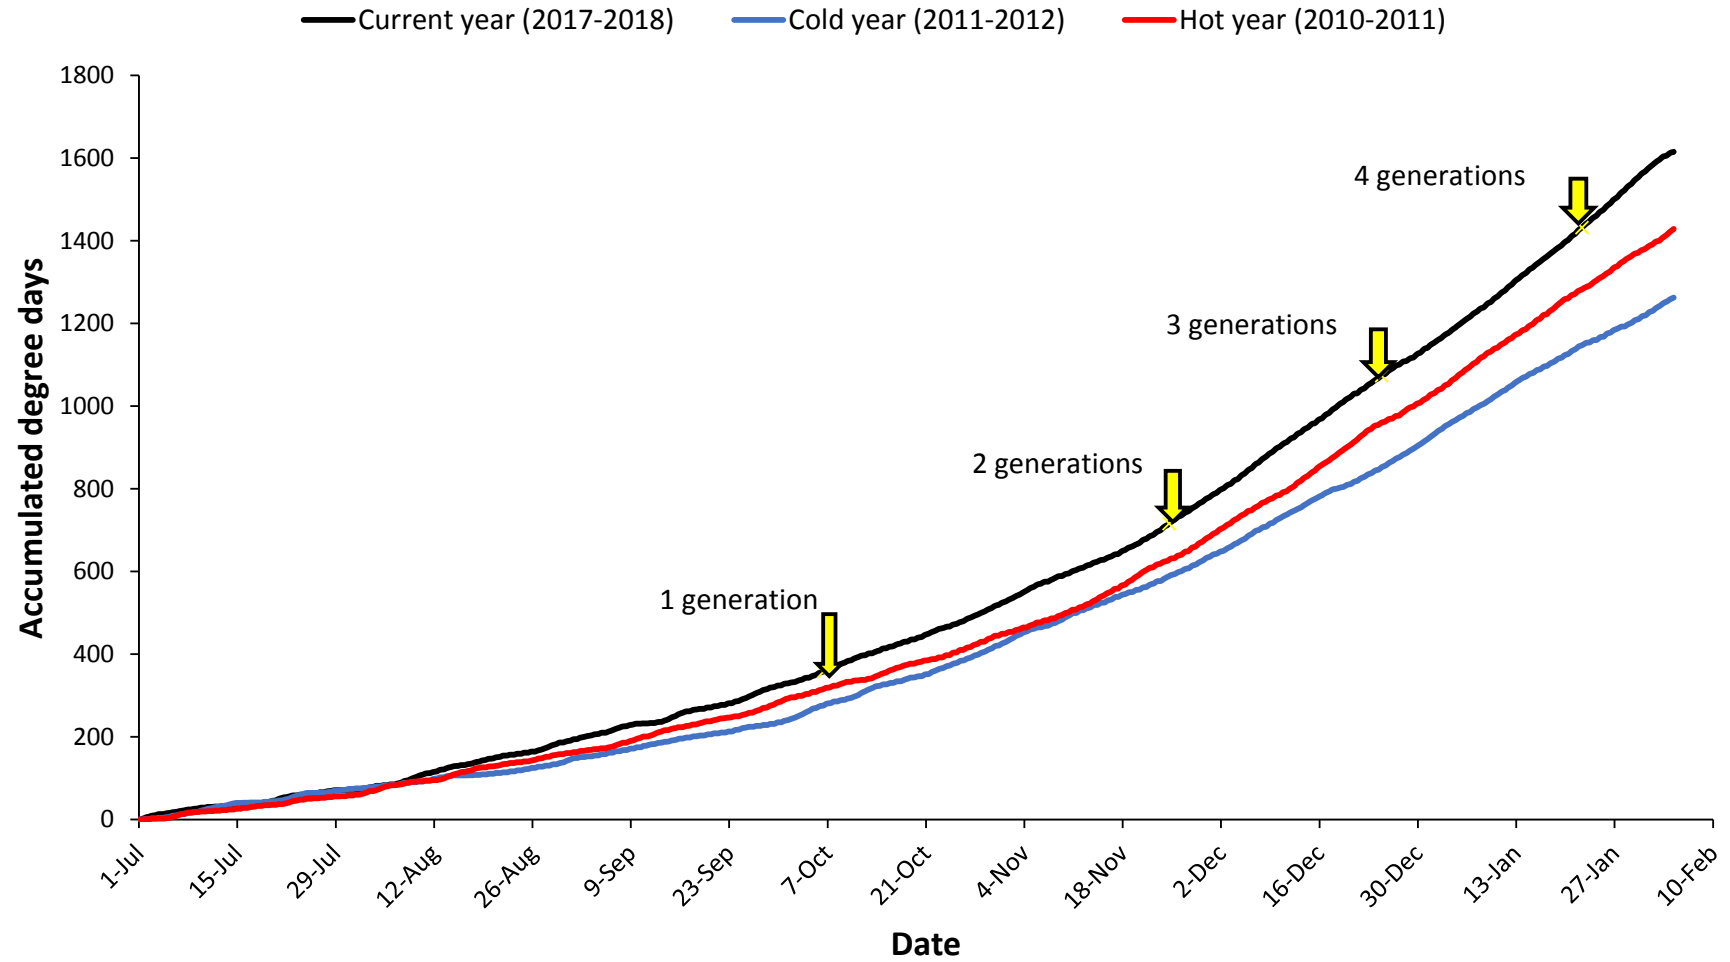

Pukekohe

— Current year (2017-2018) — Cold year (2009-2010) — Hot year (2007-2008)

Hawke's Bay

Matamata

Manawatu

— Current year (2017-2018) — Cold year (2006-2007) — Hot year (2007-2008)

Mid Canterbury

— Current year (2017-2018) — Cold year (2016-2017) — Hot year (2010-2011)