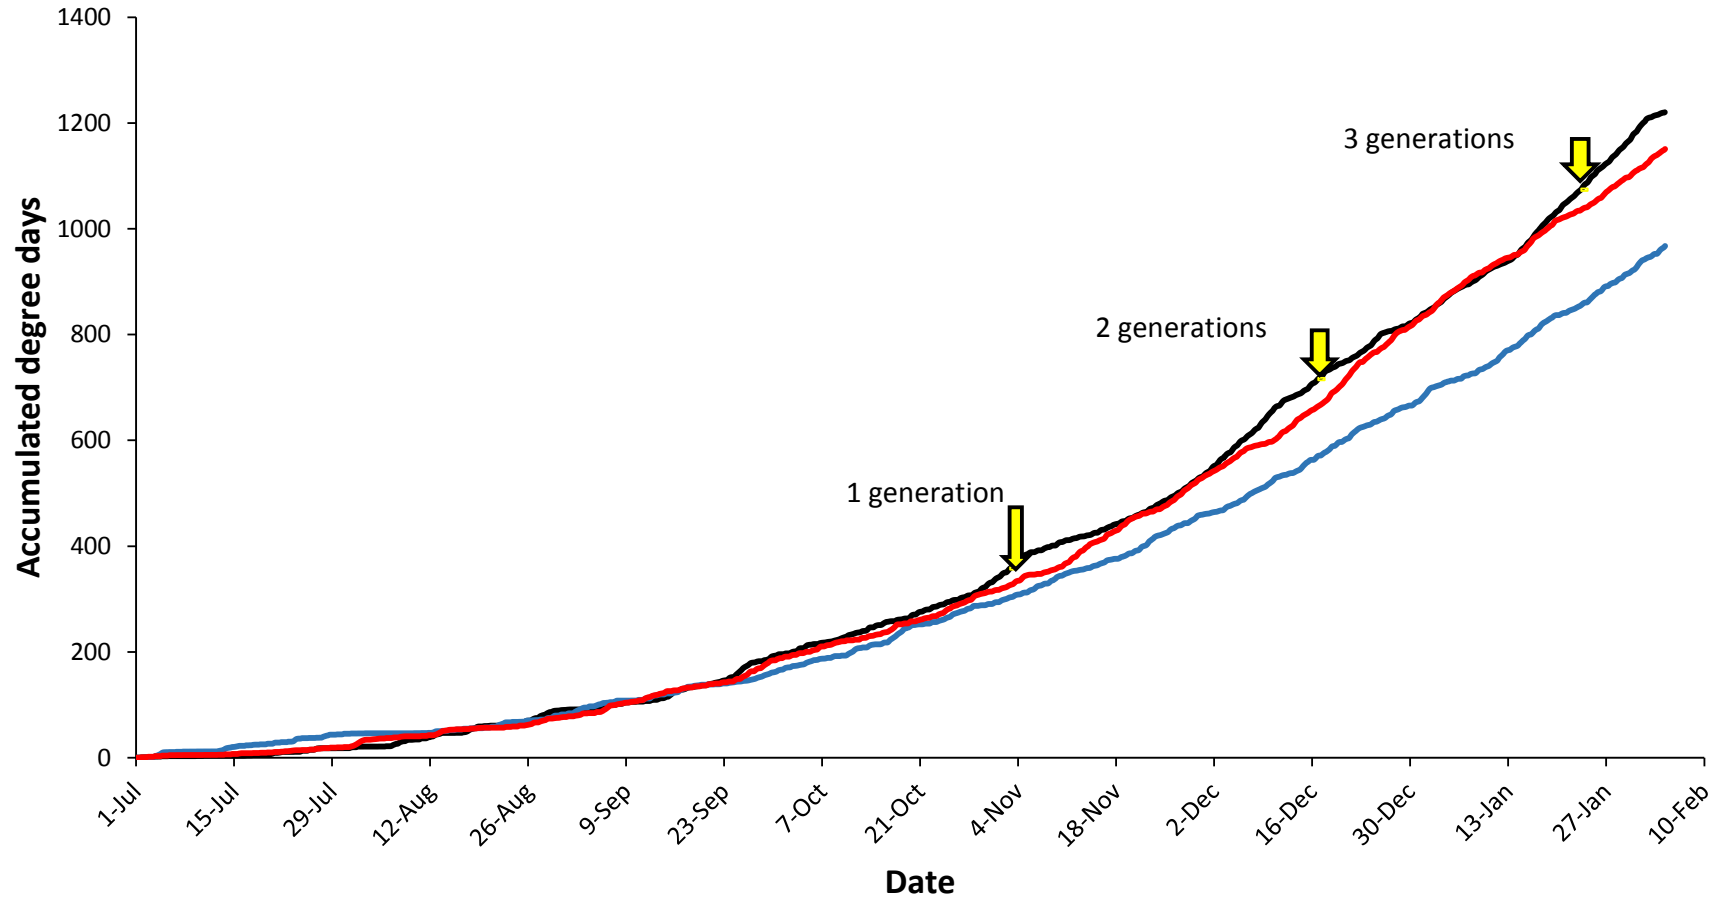

Pukekohe

— Current year (2017-2018) — Cold year (2009-2010) — Hot year (2007-2008)

Hawke's Bay

Matamata

Manawatu

— Current year (2017-2018) — Cold year (2006-2007) — Hot year (2007-2008)

Mid Canterbury

— Current year (2017-2018) — Cold year (2016-2017) — Hot year (2010-2011)

South Canterbury