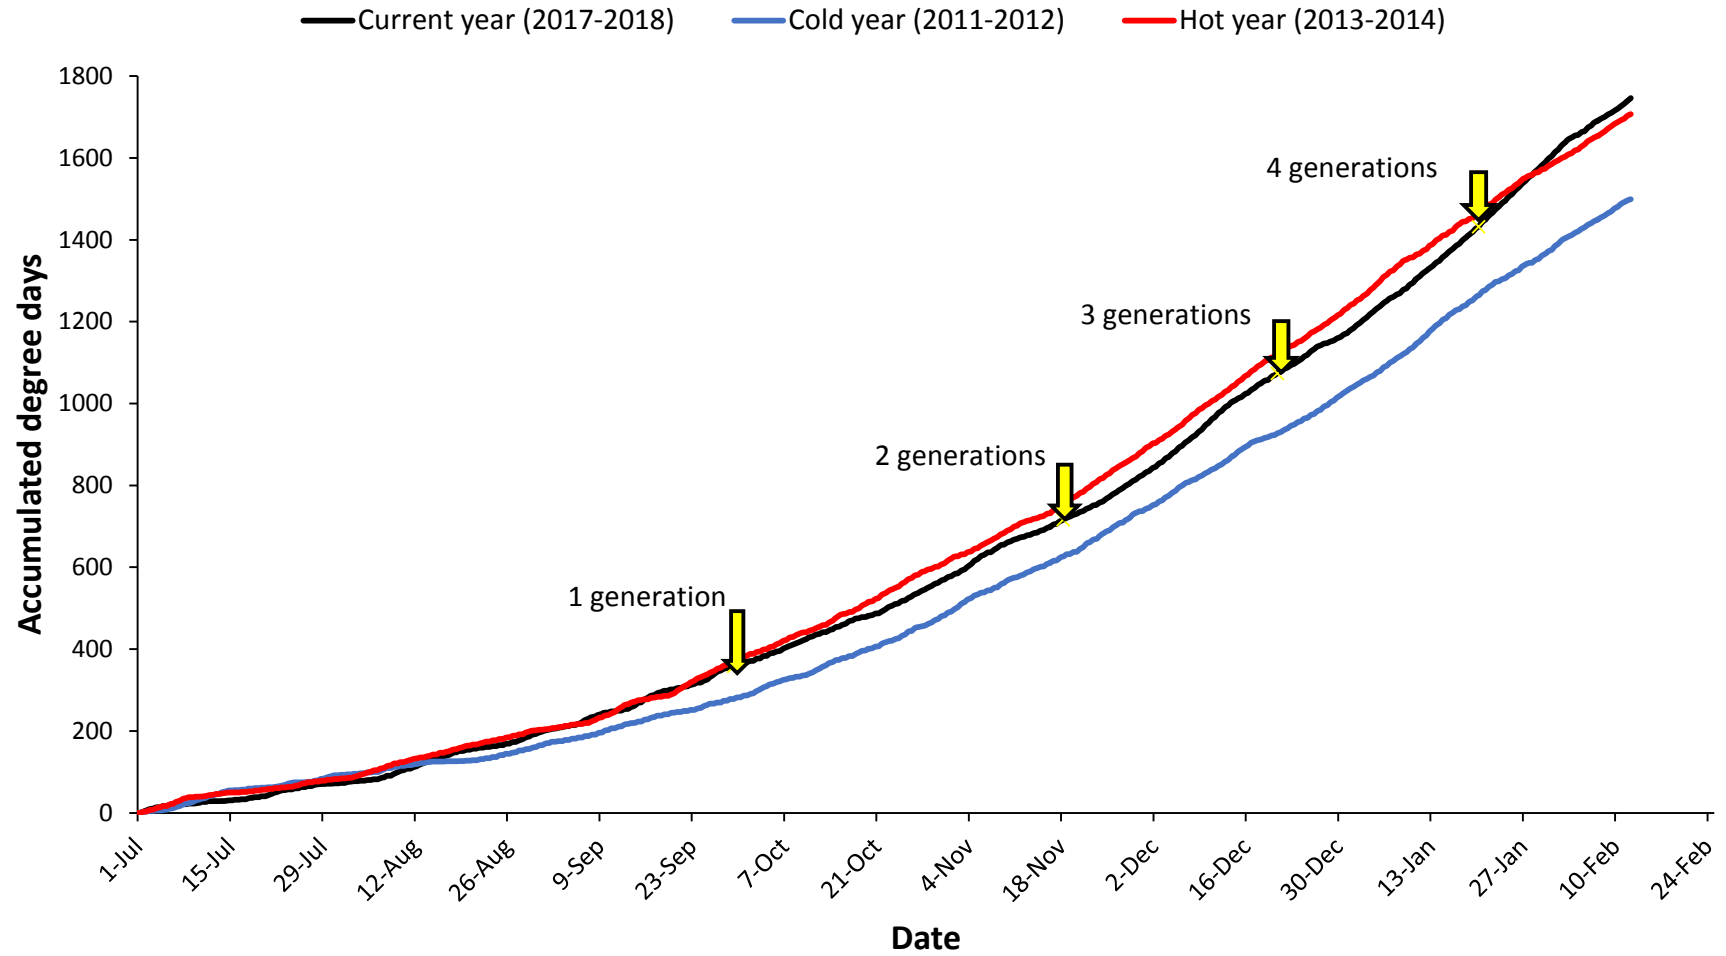

Pukekohe

— Current year (2017-2018) — Cold year (2009-2010) — Hot year (2007-2008)

Hawke's Bay

Matamata

Manawatu

— Current year (2017-2018) — Cold year (2006-2007) — Hot year (2007-2008)

Mid Canterbury

— Current year (2017-2018) — Cold year (2016-2017) — Hot year (2010-2011)