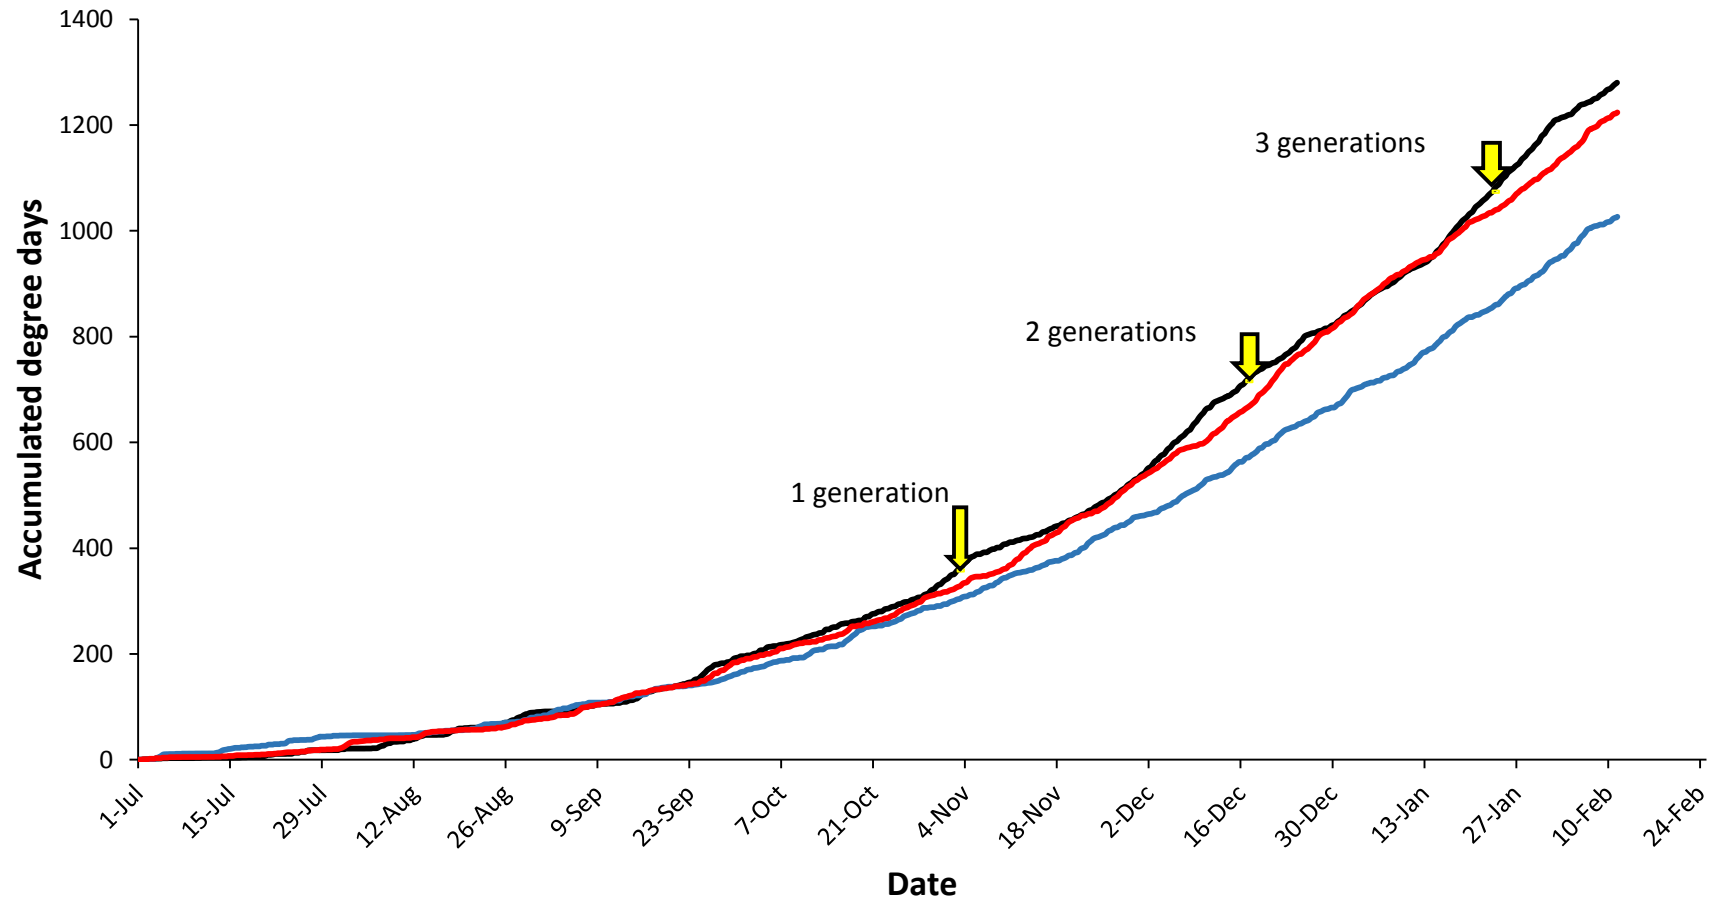

Pukekohe

— Current year (2017-2018) — Cold year (2009-2010) — Hot year (2007-2008)

Hawke's Bay

Matamata

Manawatu

— Current year (2017-2018) — Cold year (2006-2007) — Hot year (2007-2008)

Mid Canterbury

— Current year (2017-2018) — Cold year (2016-2017) — Hot year (2010-2011)

South Canterbury