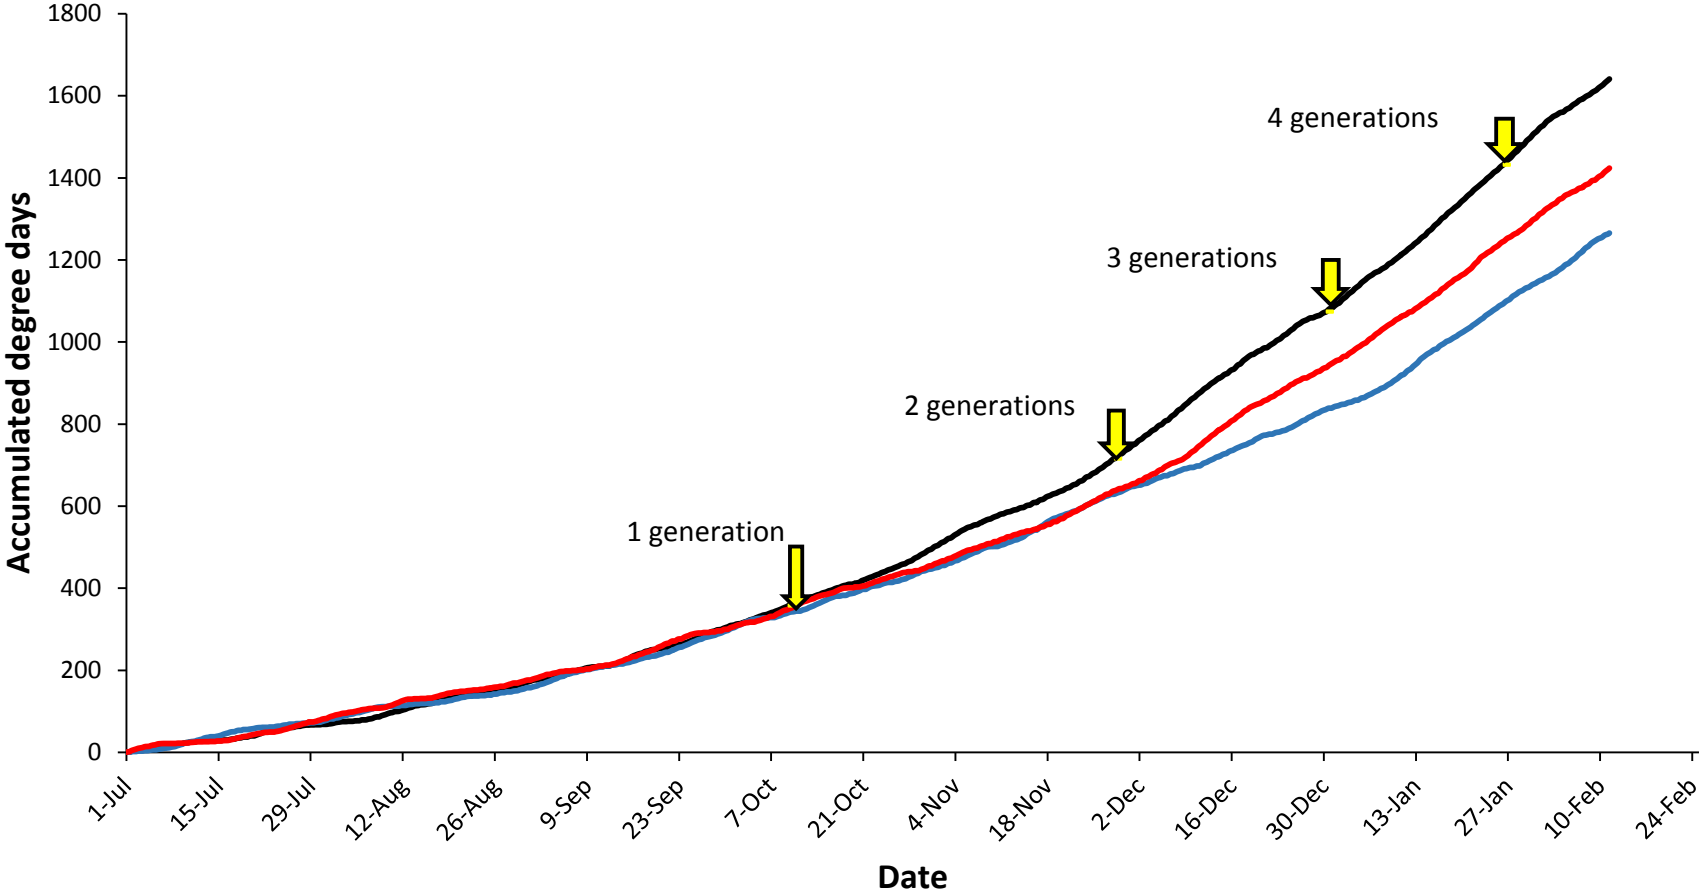

Pukekohe

— Current year (2017-2018) — Cold year (2009-2010) — Hot year (2007-2008)

Hawke's Bay

Matamata

Manawatu

— Current year (2017-2018) — Cold year (2006-2007) — Hot year (2007-2008)

Mid Canterbury

— Current year (2017-2018) — Cold year (2016-2017) — Hot year (2010-2011)

South Canterbury