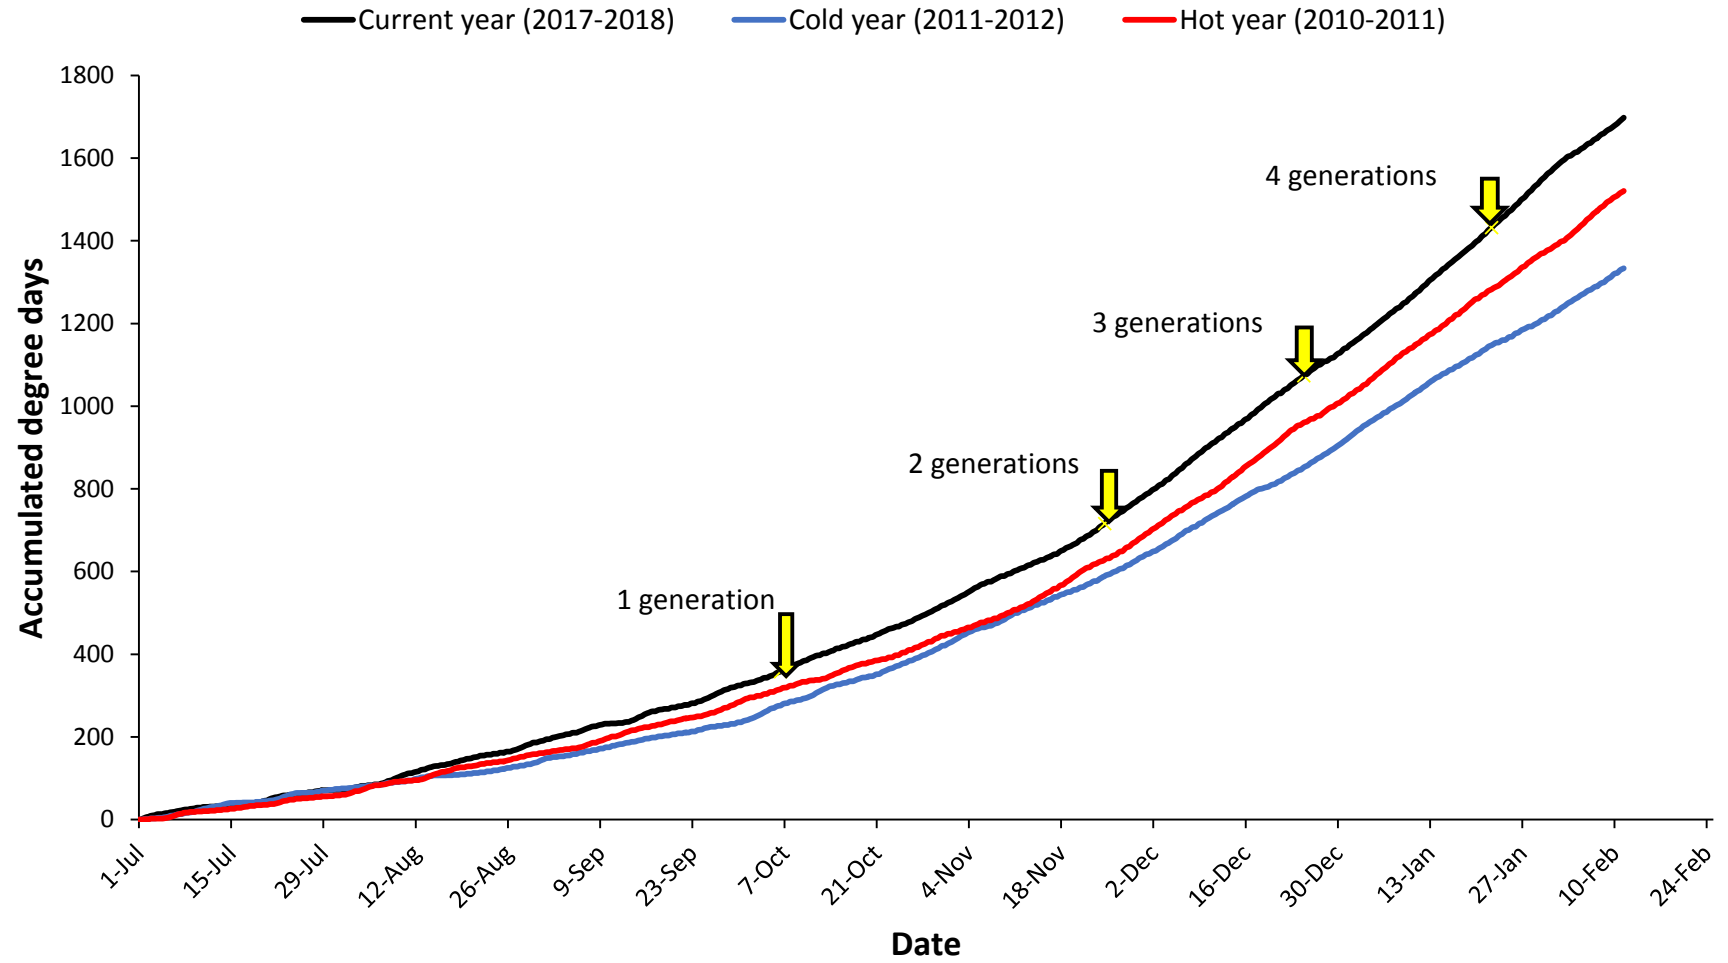

Pukekohe

— Current year (2017-2018) — Cold year (2009-2010) — Hot year (2007-2008)

Hawke's Bay

Matamata

Manawatu

— Current year (2017-2018) — Cold year (2006-2007) — Hot year (2007-2008)

Mid Canterbury

— Current year (2017-2018) — Cold year (2016-2017) — Hot year (2010-2011)