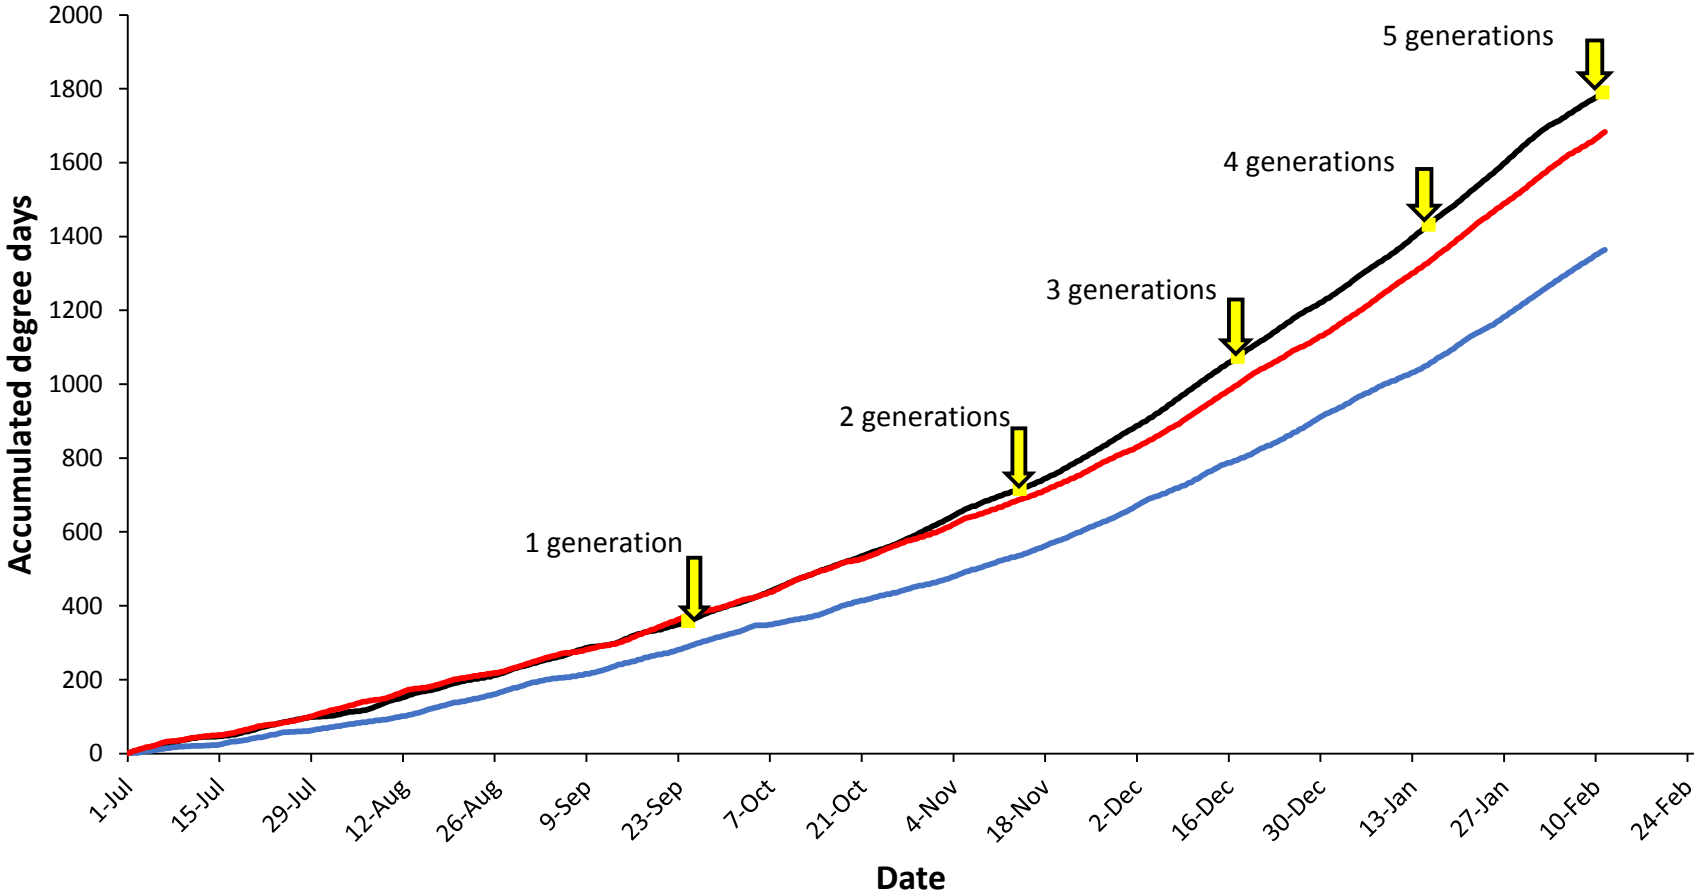

Pukekohe

— Current year (2017-2018) — Cold year (2009-2010) — Hot year (2007-2008)

Hawke's Bay

Matamata

Manawatu

— Current year (2017-2018) — Cold year (2006-2007) — Hot year (2007-2008)

Mid Canterbury

— Current year (2017-2018) — Cold year (2016-2017) — Hot year (2010-2011)

South Canterbury