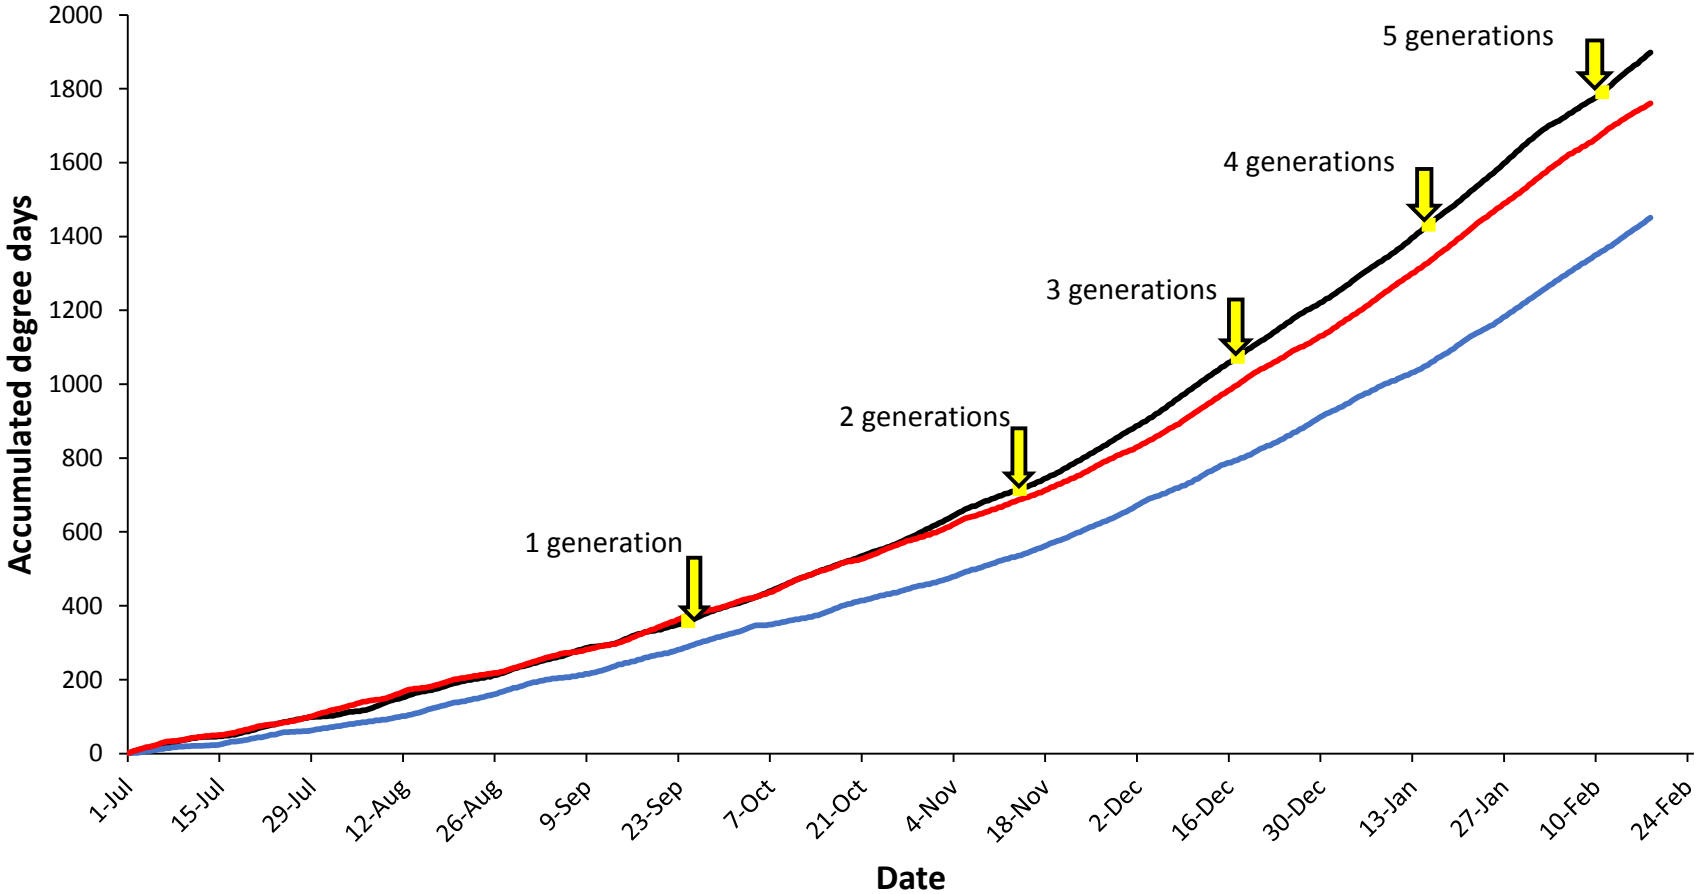

Pukekohe

— Current year (2017-2018) — Cold year (2009-2010) — Hot year (2007-2008)

Hawke's Bay

Matamata

Manawatu

— Current year (2017-2018) — Cold year (2006-2007) — Hot year (2007-2008)

Mid Canterbury

— Current year (2017-2018) — Cold year (2016-2017) — Hot year (2010-2011)

South Canterbury

— Current year (2017-2018) — Cold year (2011-2012) — Hot year (2007-2008)