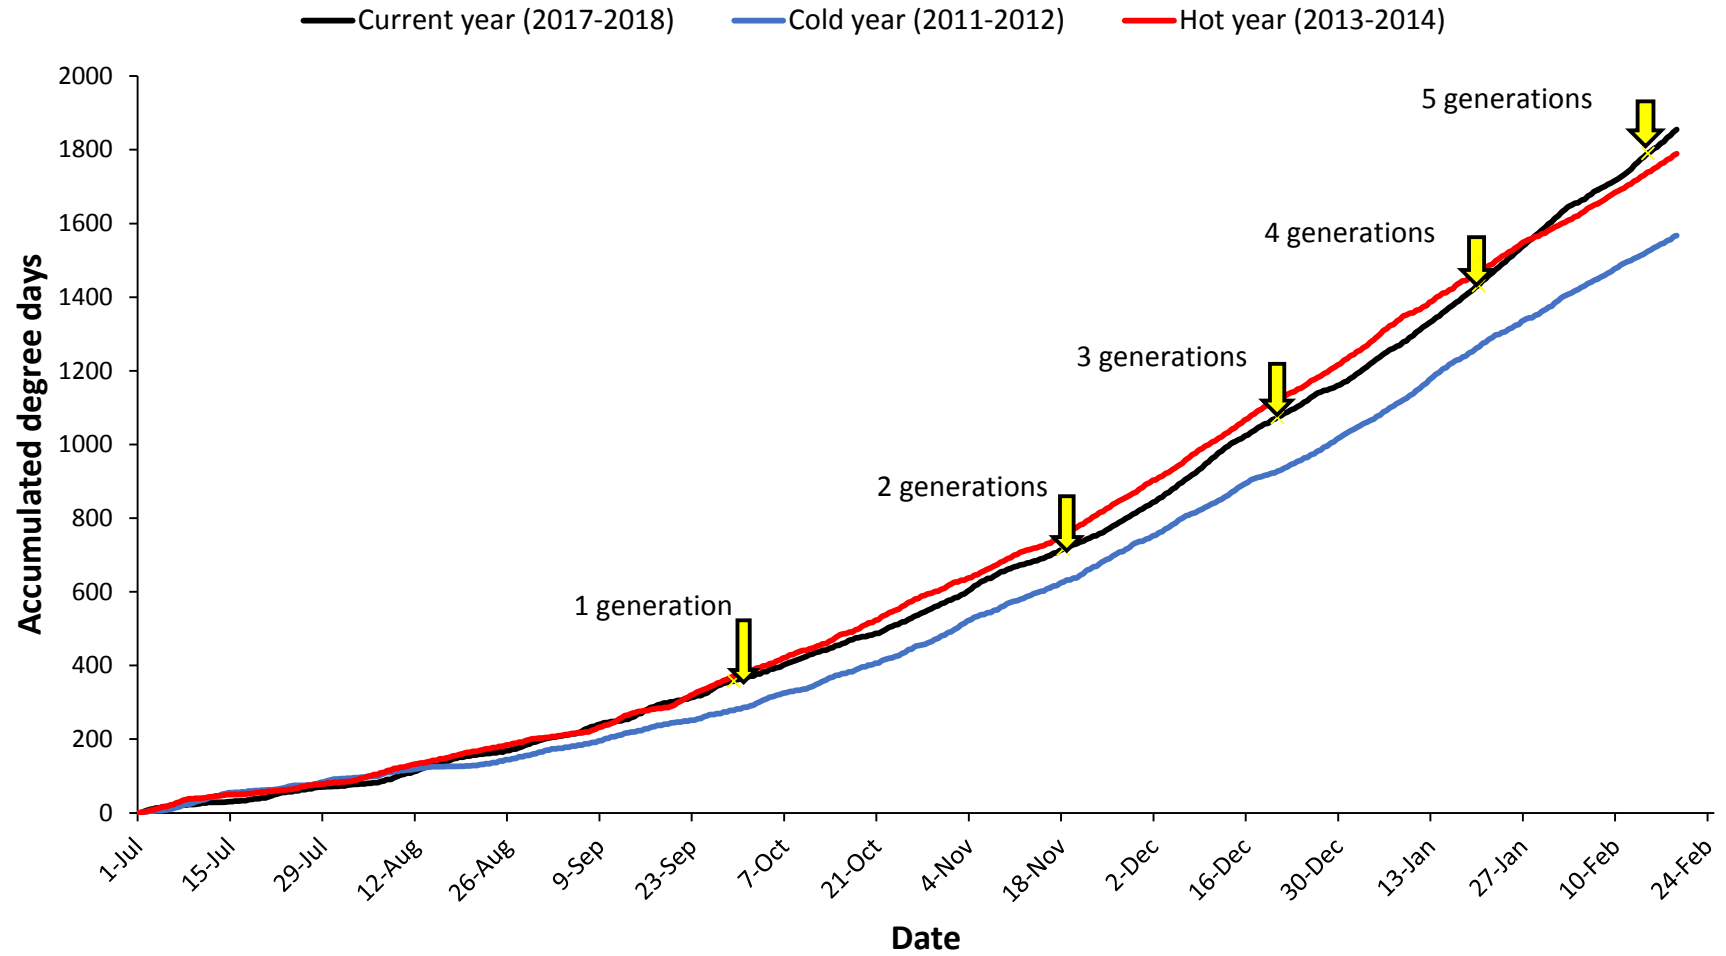

Pukekohe

— Current year (2017-2018) — Cold year (2009-2010) — Hot year (2007-2008)

Hawke's Bay

Matamata

Manawatu

— Current year (2017-2018) — Cold year (2006-2007) — Hot year (2007-2008)

Mid Canterbury

— Current year (2017-2018) — Cold year (2016-2017) — Hot year (2010-2011)

South Canterbury

— Current year (2017-2018) — Cold year (2011-2012) — Hot year (2007-2008)