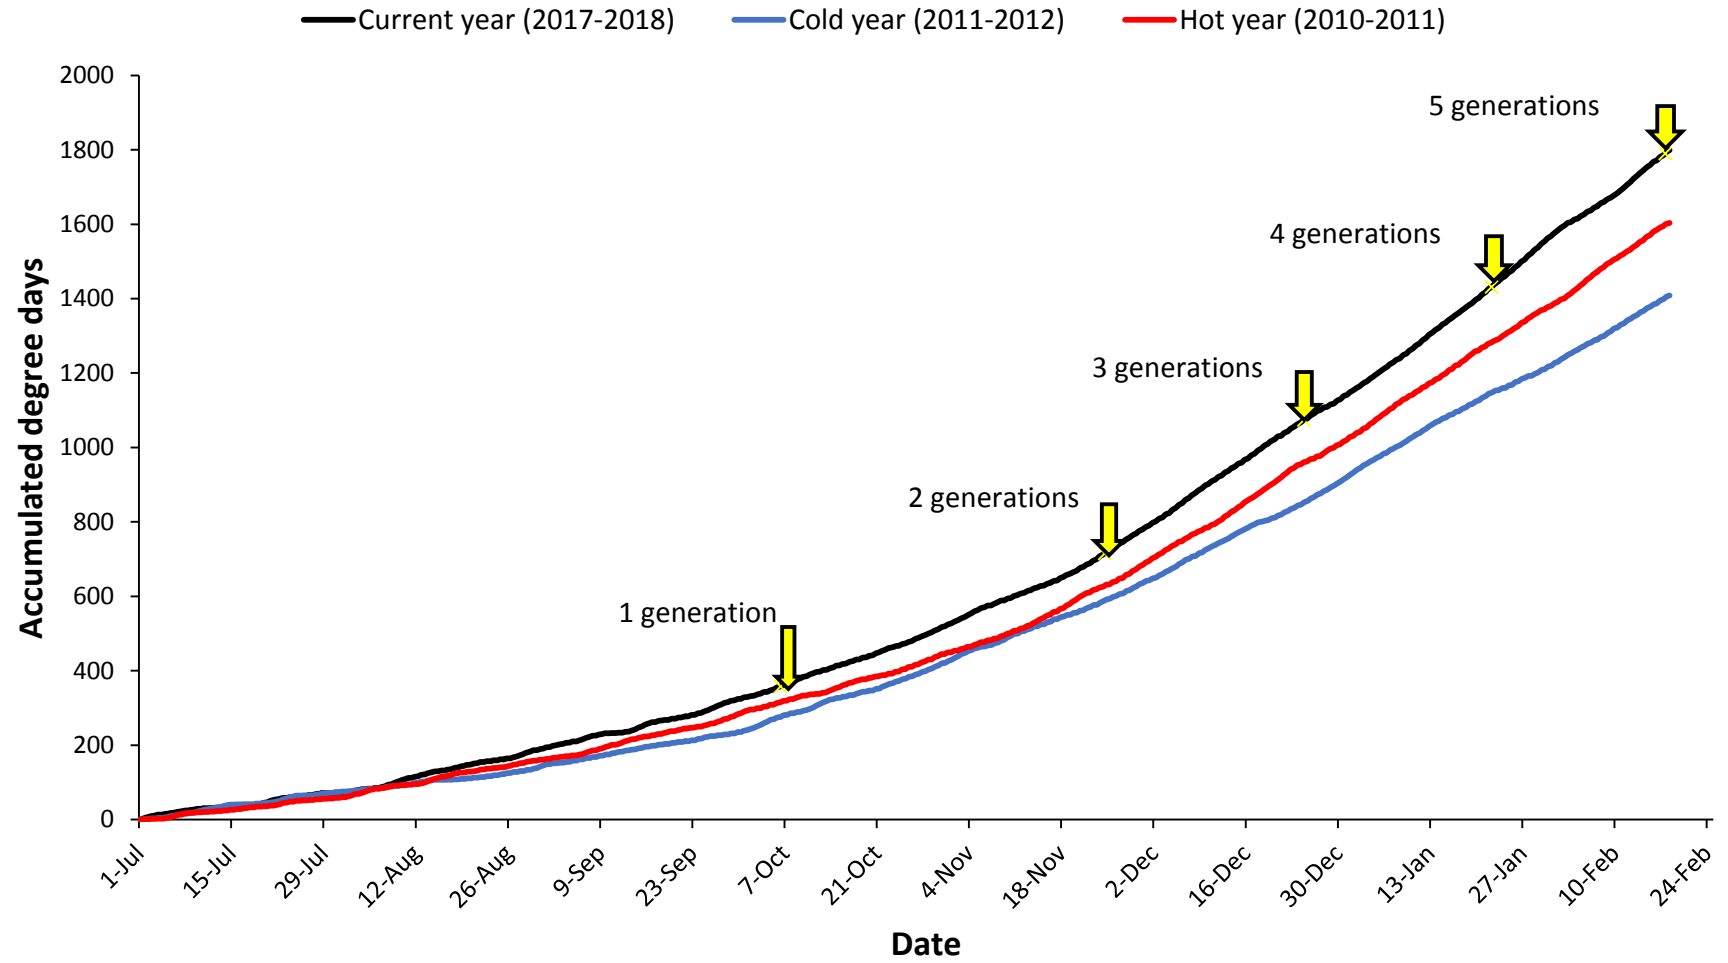

Pukekohe

— Current year (2017-2018) — Cold year (2009-2010) — Hot year (2007-2008)

Hawke's Bay

Matamata

Manawatu

— Current year (2017-2018) — Cold year (2006-2007) — Hot year (2007-2008)

Mid Canterbury

— Current year (2017-2018) — Cold year (2016-2017) — Hot year (2010-2011)

South Canterbury

— Current year (2017-2018) — Cold year (2011-2012) — Hot year (2007-2008)