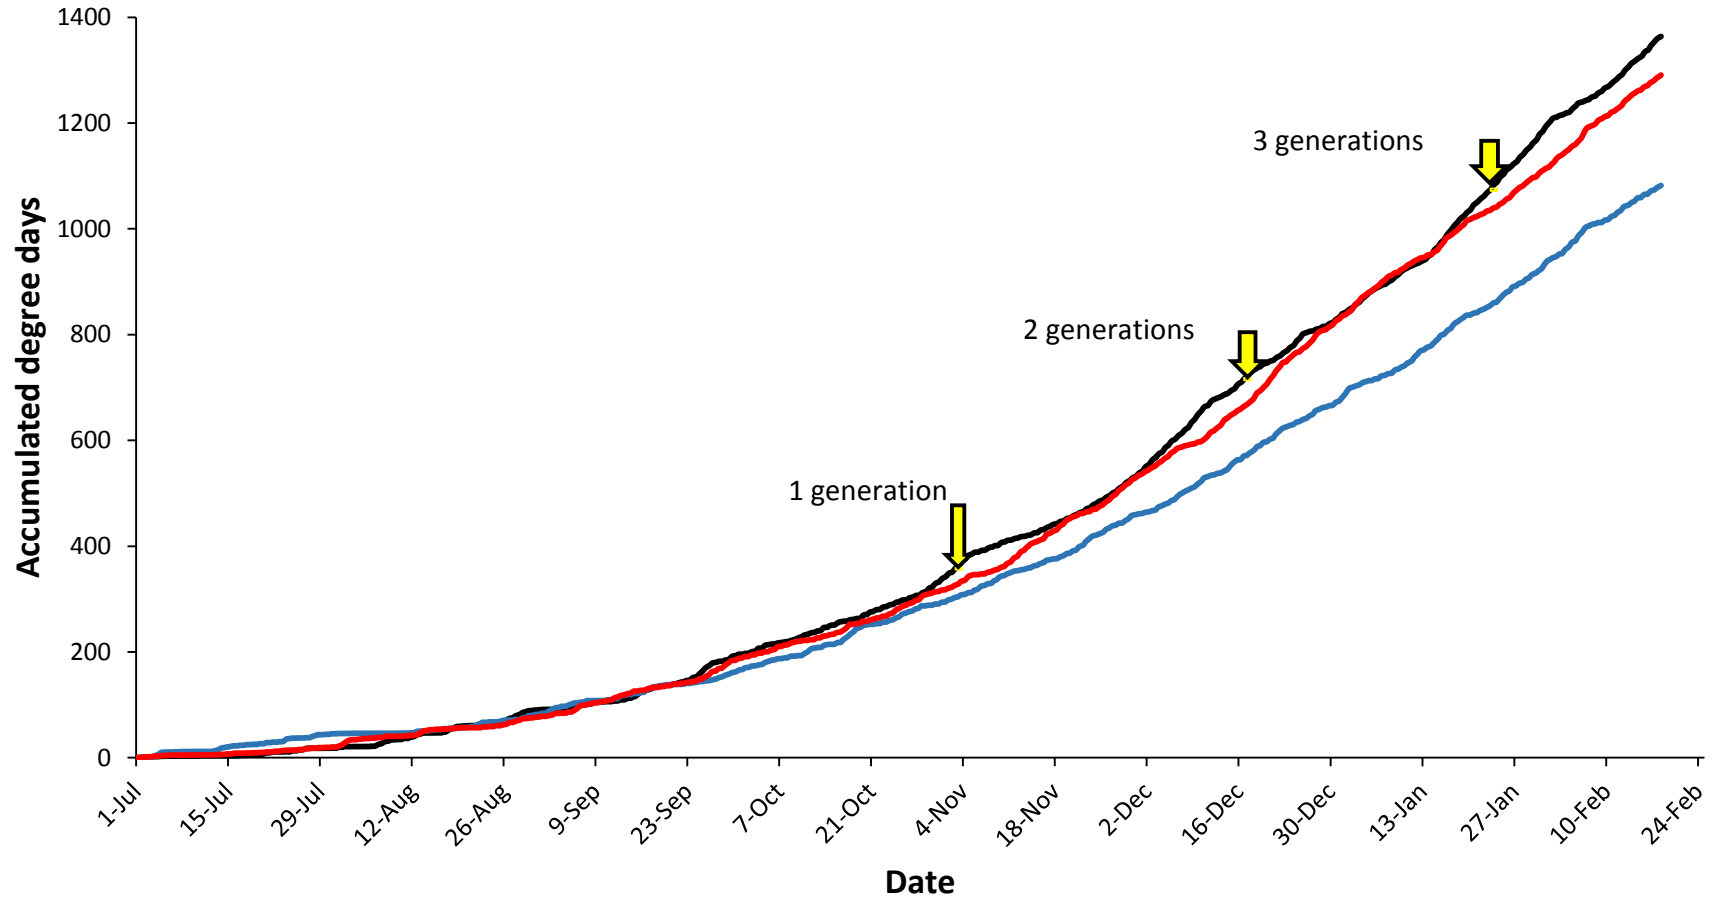

Pukekohe

— Current year (2017-2018) — Cold year (2009-2010) — Hot year (2007-2008)

Hawke's Bay

Matamata

Manawatu

— Current year (2017-2018) — Cold year (2006-2007) — Hot year (2007-2008)

Mid Canterbury

— Current year (2017-2018) — Cold year (2016-2017) — Hot year (2010-2011)

South Canterbury

— Current year (2017-2018) — Cold year (2011-2012) — Hot year (2007-2008)