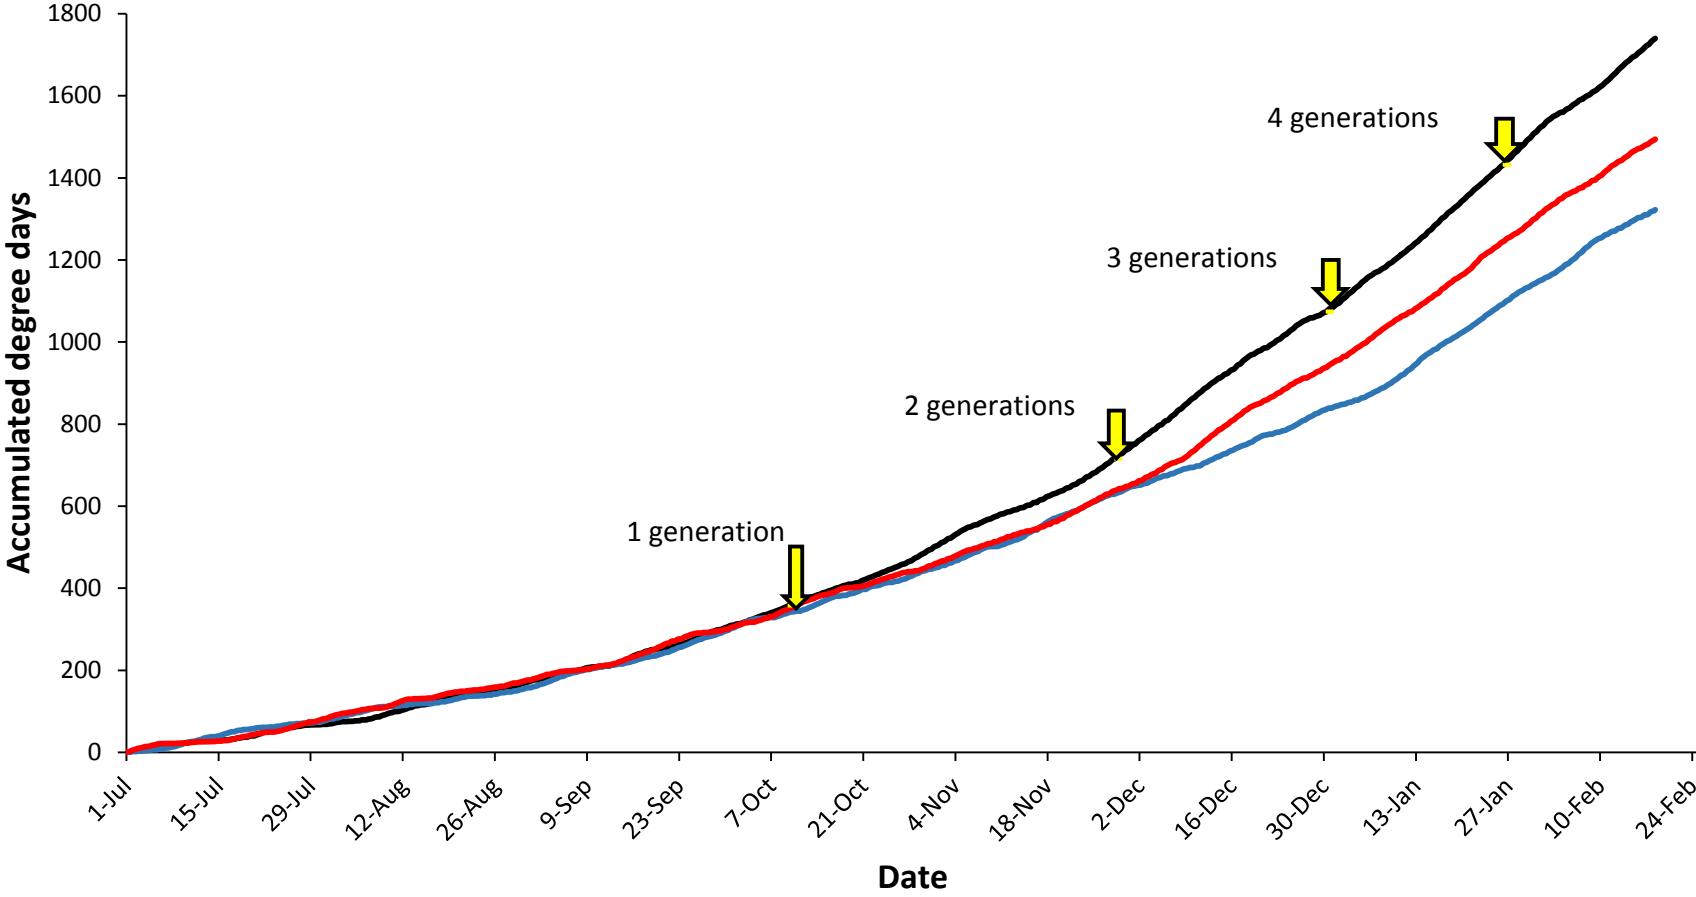

Pukekohe

— Current year (2017-2018) — Cold year (2009-2010) — Hot year (2007-2008)

Hawke's Bay

Matamata

Manawatu

— Current year (2017-2018) — Cold year (2006-2007) — Hot year (2007-2008)

Mid Canterbury

— Current year (2017-2018) — Cold year (2016-2017) — Hot year (2010-2011)

South Canterbury

— Current year (2017-2018) — Cold year (2011-2012) — Hot year (2007-2008)