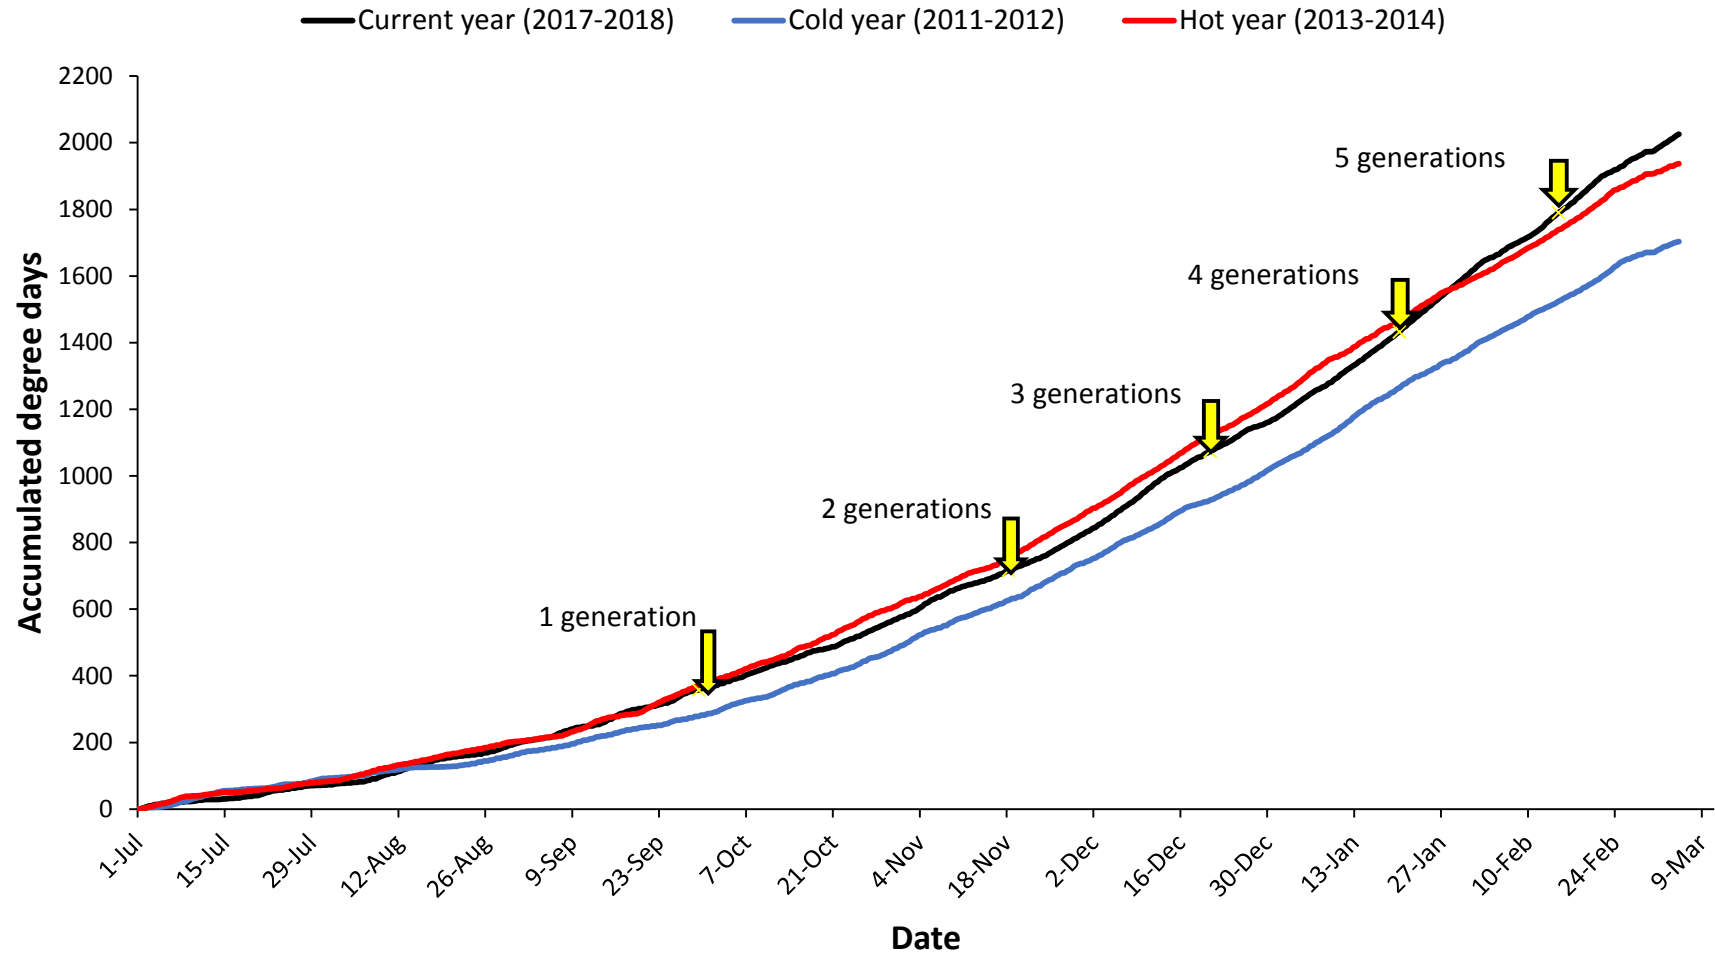

Pukekohe

— Current year (2017-2018) — Cold year (2009-2010) — Hot year (2007-2008)

Hawke's Bay

Matamata

Manawatu

— Current year (2017-2018) — Cold year (2006-2007) — Hot year (2007-2008)

Mid Canterbury

— Current year (2017-2018) — Cold year (2016-2017) — Hot year (2010-2011)