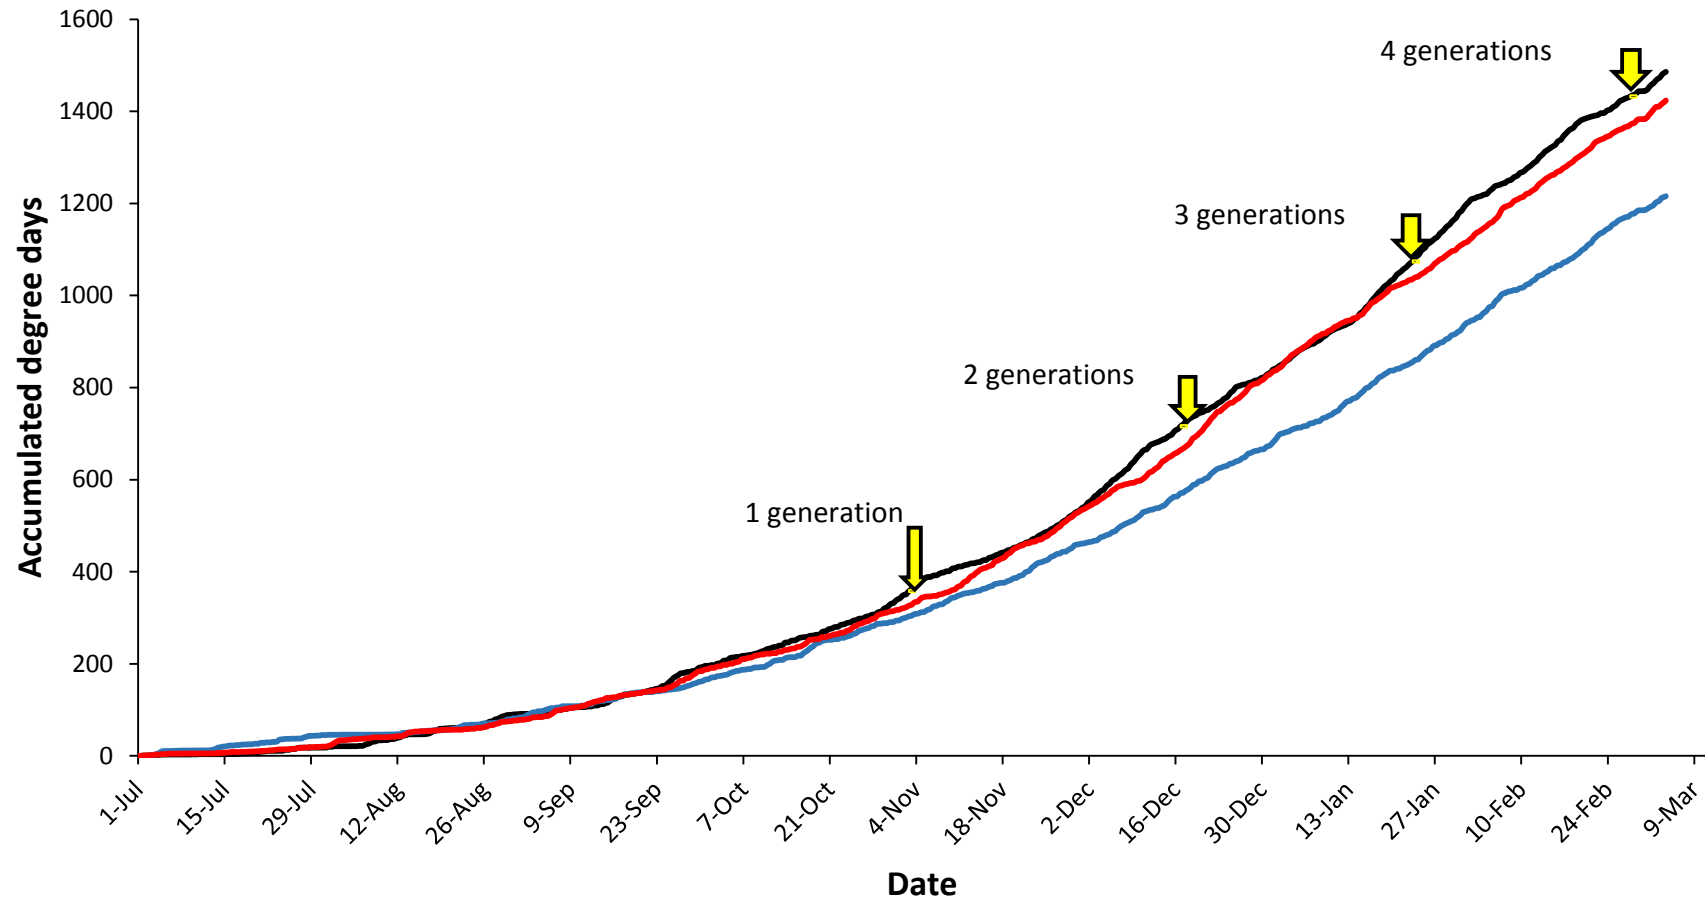

Pukekohe

— Current year (2017-2018) — Cold year (2009-2010) — Hot year (2007-2008)

Hawke's Bay

Matamata

Manawatu

— Current year (2017-2018) — Cold year (2006-2007) — Hot year (2007-2008)

Mid Canterbury

— Current year (2017-2018) — Cold year (2016-2017) — Hot year (2010-2011)

South Canterbury