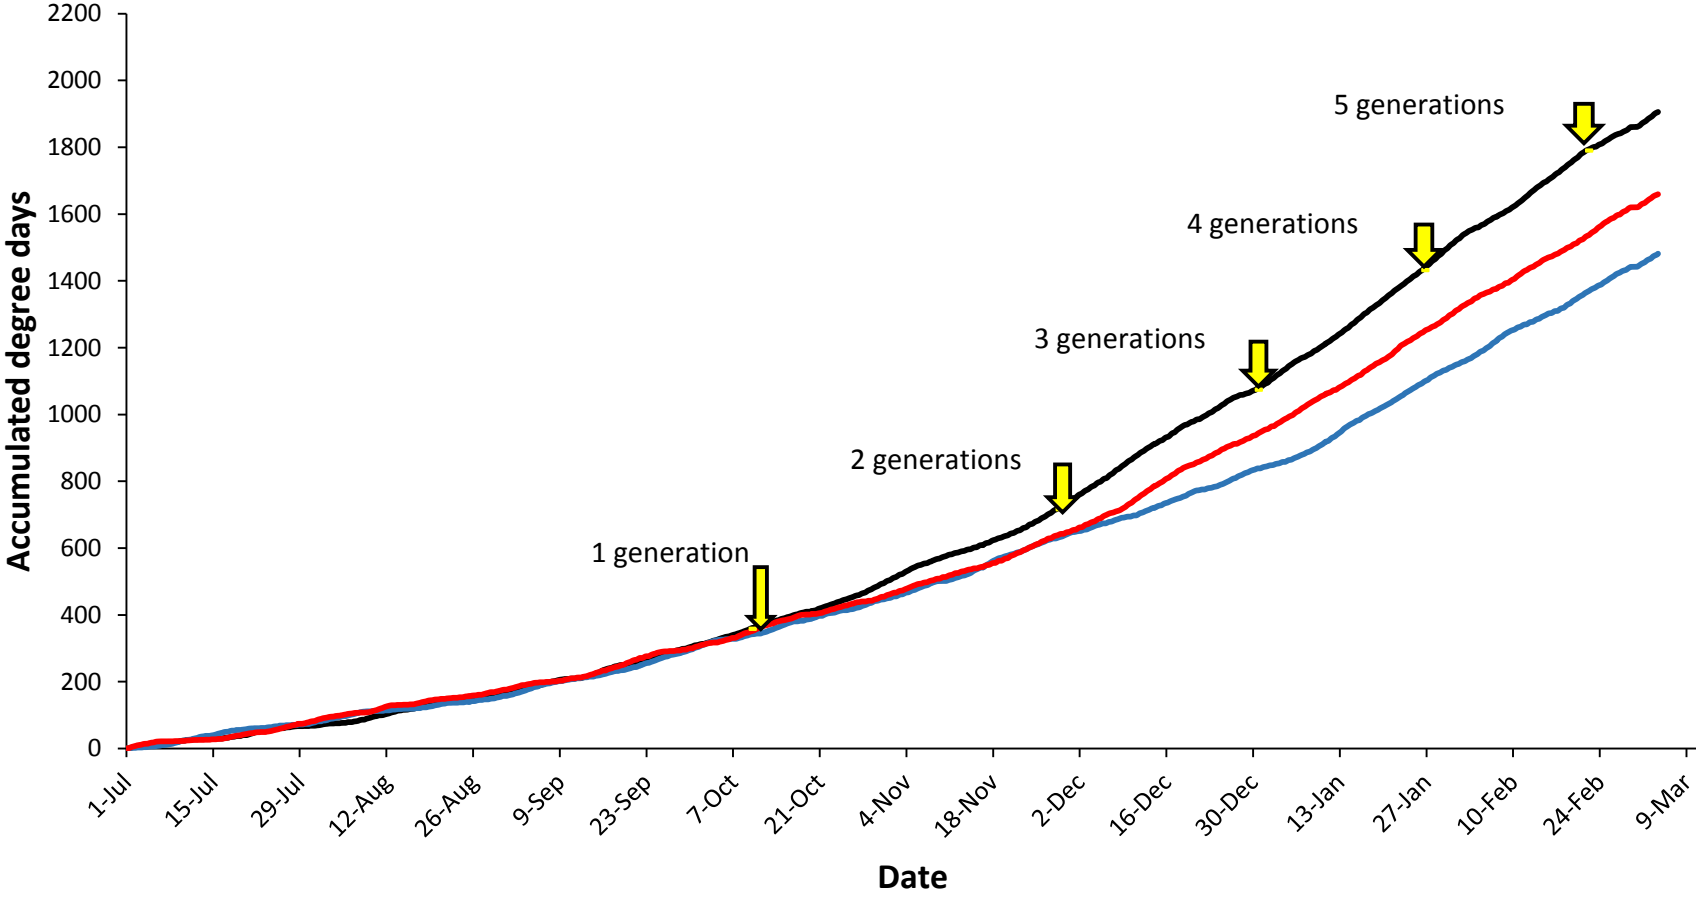

Pukekohe

— Current year (2017-2018) — Cold year (2009-2010) — Hot year (2007-2008)

Hawke's Bay

Matamata

Manawatu

— Current year (2017-2018) — Cold year (2006-2007) — Hot year (2007-2008)

Mid Canterbury

— Current year (2017-2018) — Cold year (2016-2017) — Hot year (2010-2011)

South Canterbury