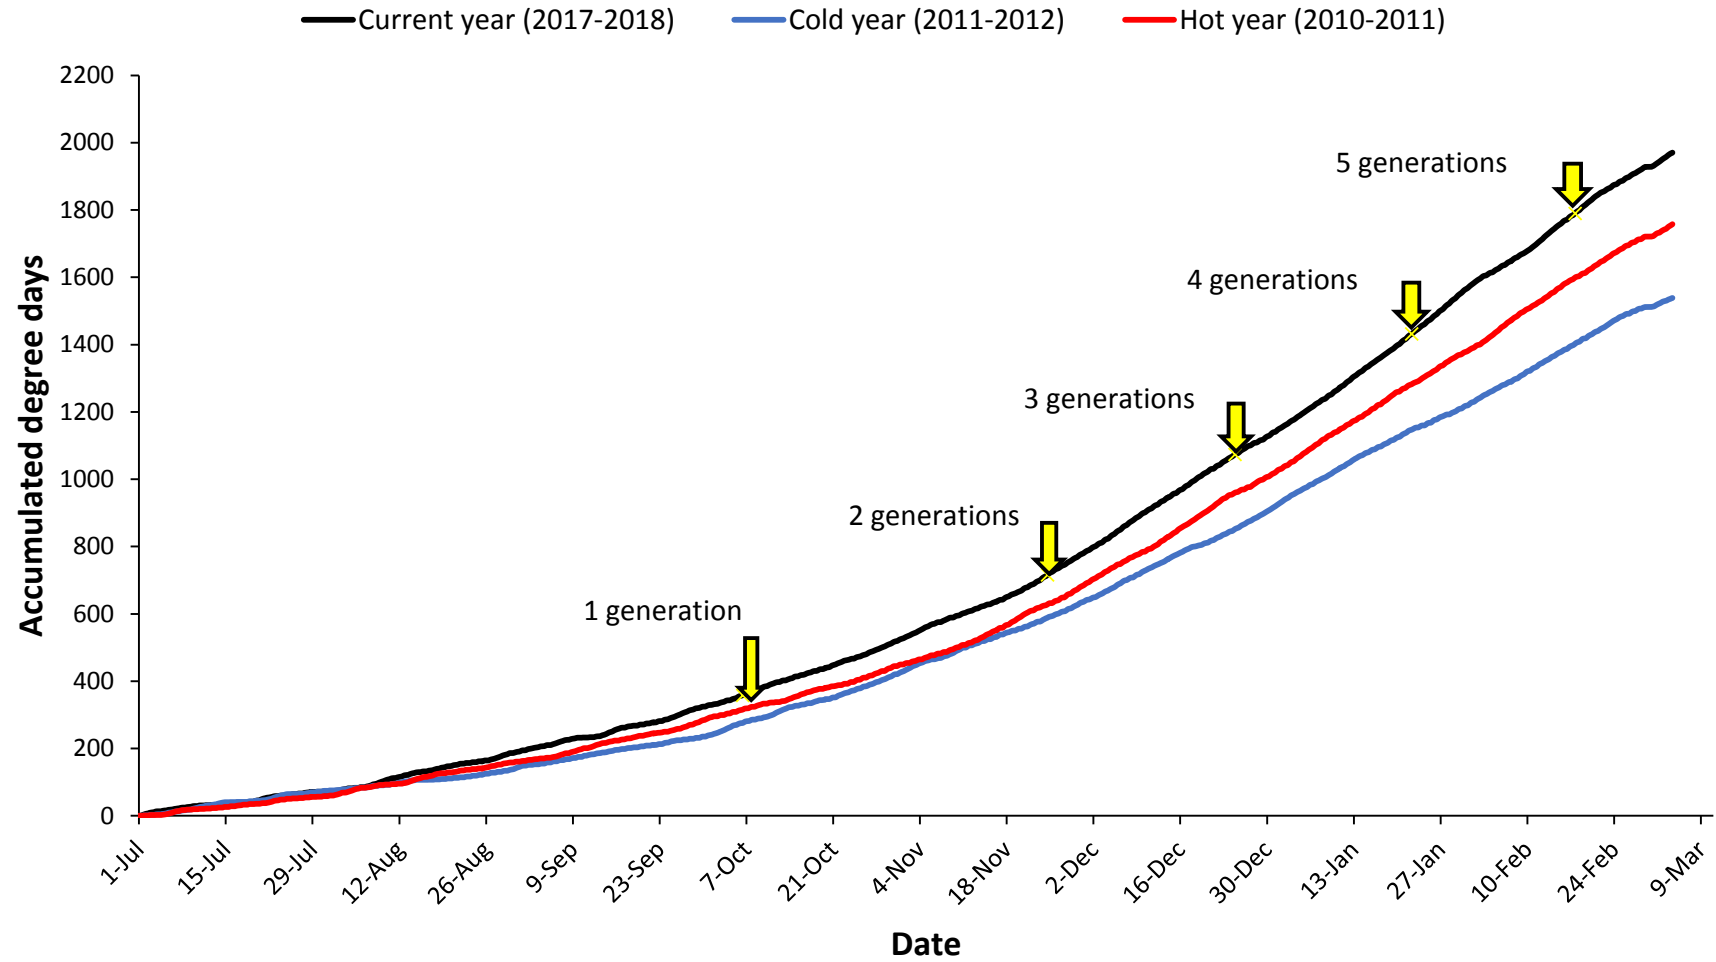

Pukekohe

— Current year (2017-2018) — Cold year (2009-2010) — Hot year (2007-2008)

Hawke's Bay

Matamata

Manawatu

— Current year (2017-2018) — Cold year (2006-2007) — Hot year (2007-2008)

Mid Canterbury

— Current year (2017-2018) — Cold year (2016-2017) — Hot year (2010-2011)