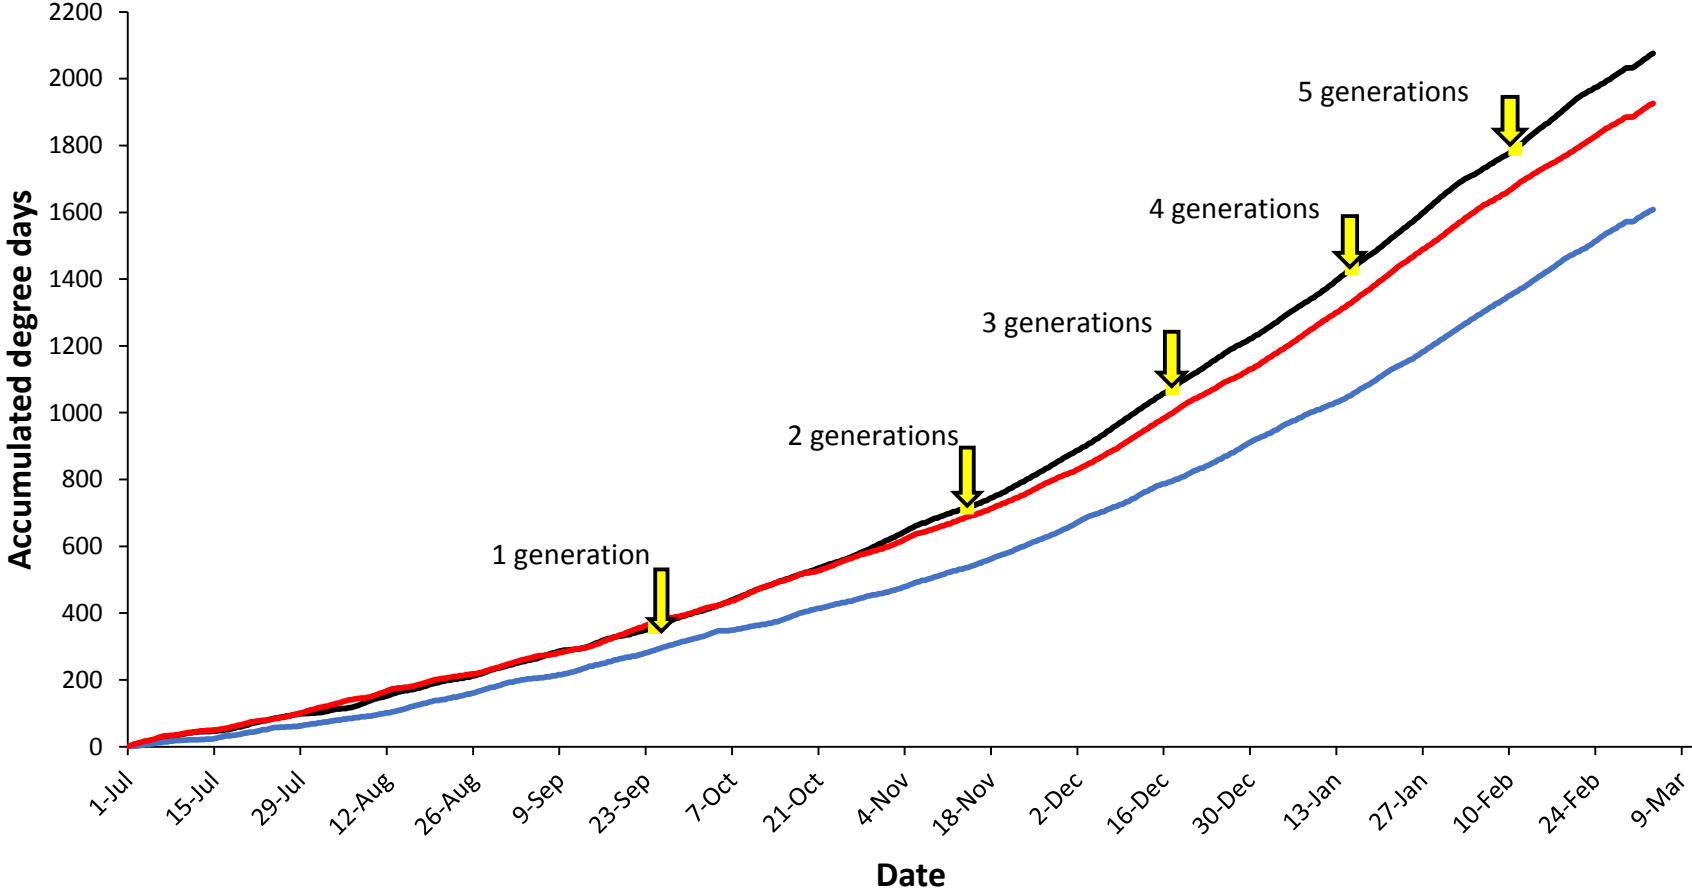

Pukekohe

— Current year (2017-2018) — Cold year (2009-2010) — Hot year (2007-2008)

Hawke's Bay

Matamata

Manawatu

— Current year (2017-2018) — Cold year (2006-2007) — Hot year (2007-2008)

Mid Canterbury

— Current year (2017-2018) — Cold year (2016-2017) — Hot year (2010-2011)

South Canterbury