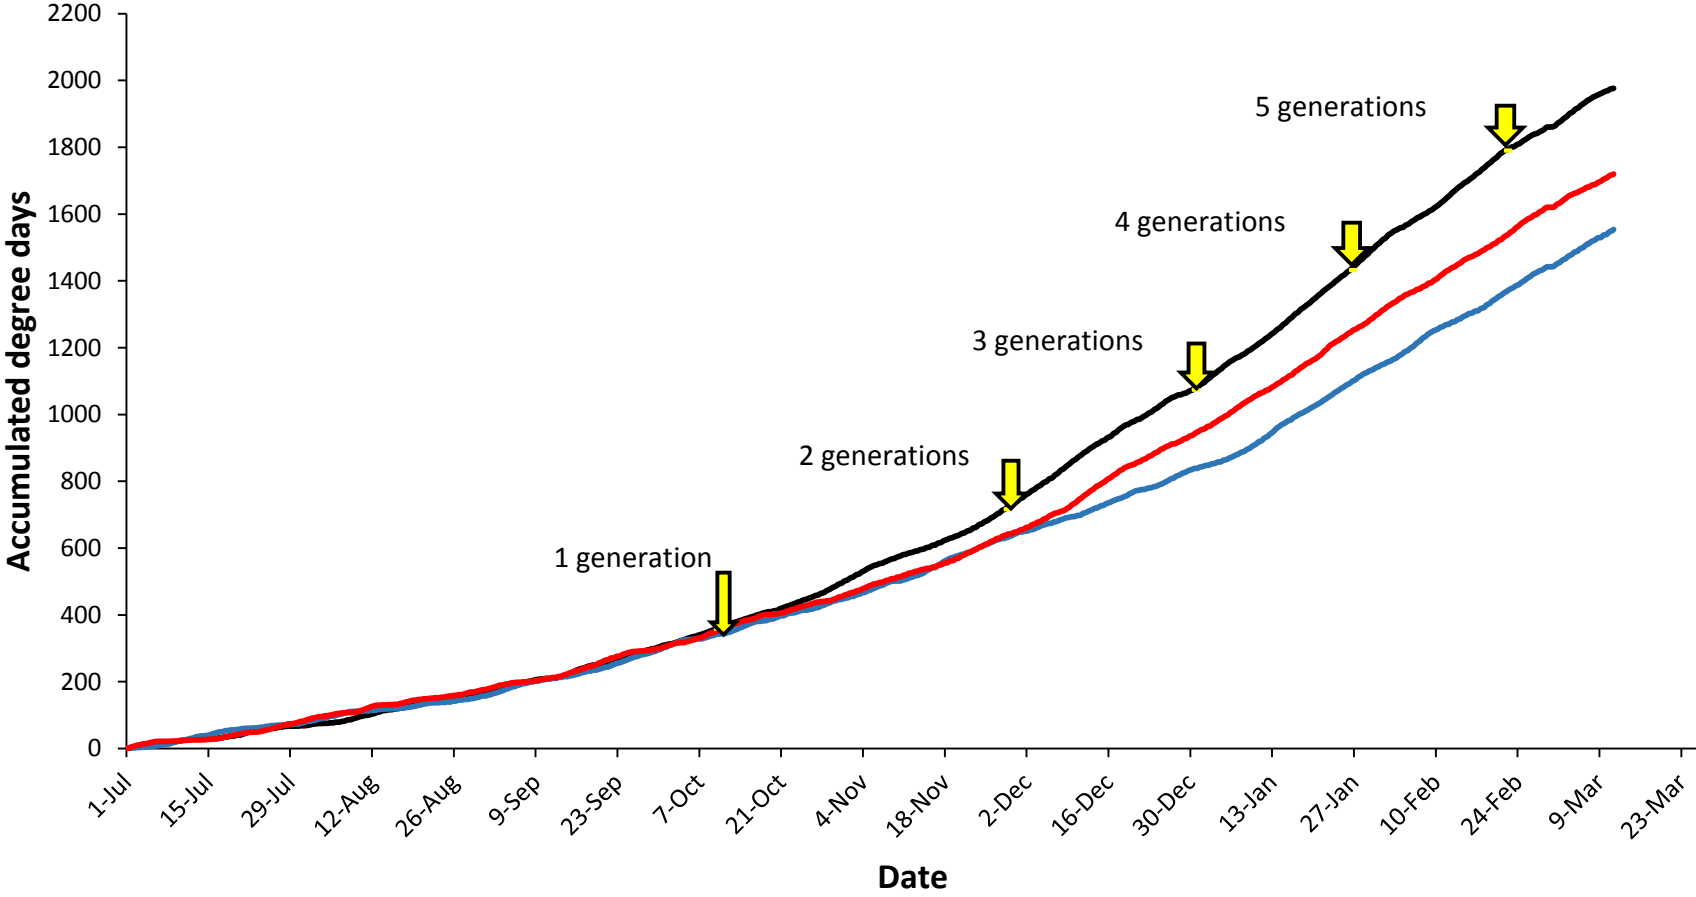

Pukekohe

— Current year (2017-2018) — Cold year (2009-2010) — Hot year (2007-2008)

Hawke's Bay

Matamata

Manawatu

— Current year (2017-2018) — Cold year (2006-2007) — Hot year (2007-2008)

Mid Canterbury

— Current year (2017-2018) — Cold year (2016-2017) — Hot year (2010-2011)

South Canterbury