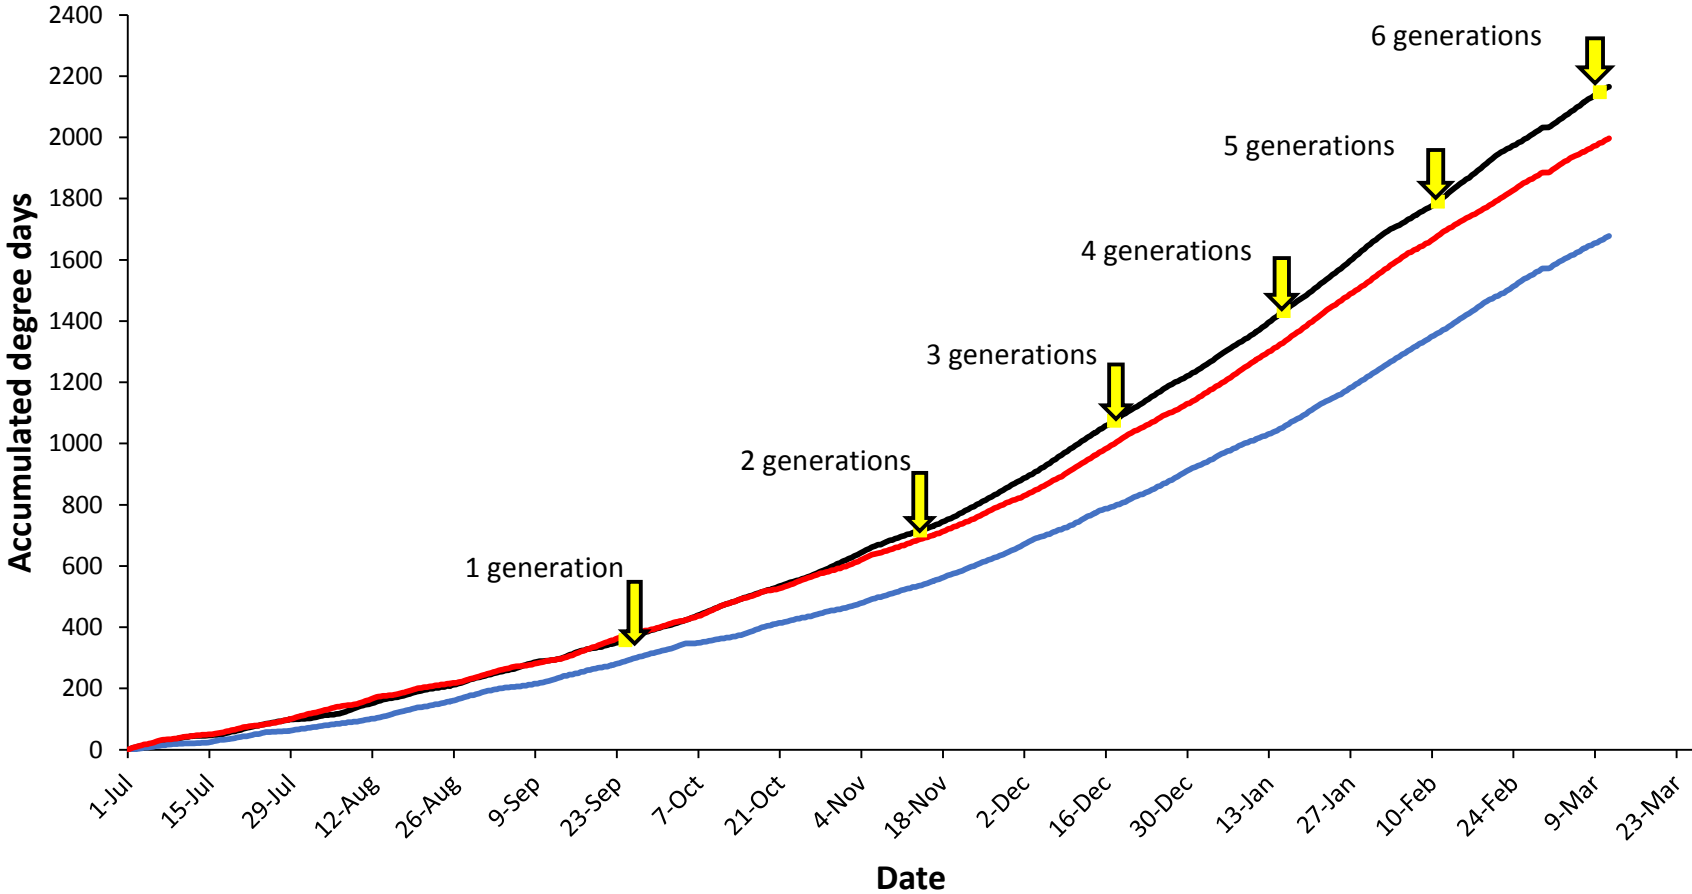

Pukekohe

— Current year (2017-2018) — Cold year (2009-2010) — Hot year (2007-2008)

Hawke's Bay

Matamata

Manawatu

— Current year (2017-2018) — Cold year (2006-2007) — Hot year (2007-2008)

Mid Canterbury

— Current year (2017-2018) — Cold year (2016-2017) — Hot year (2010-2011)

South Canterbury