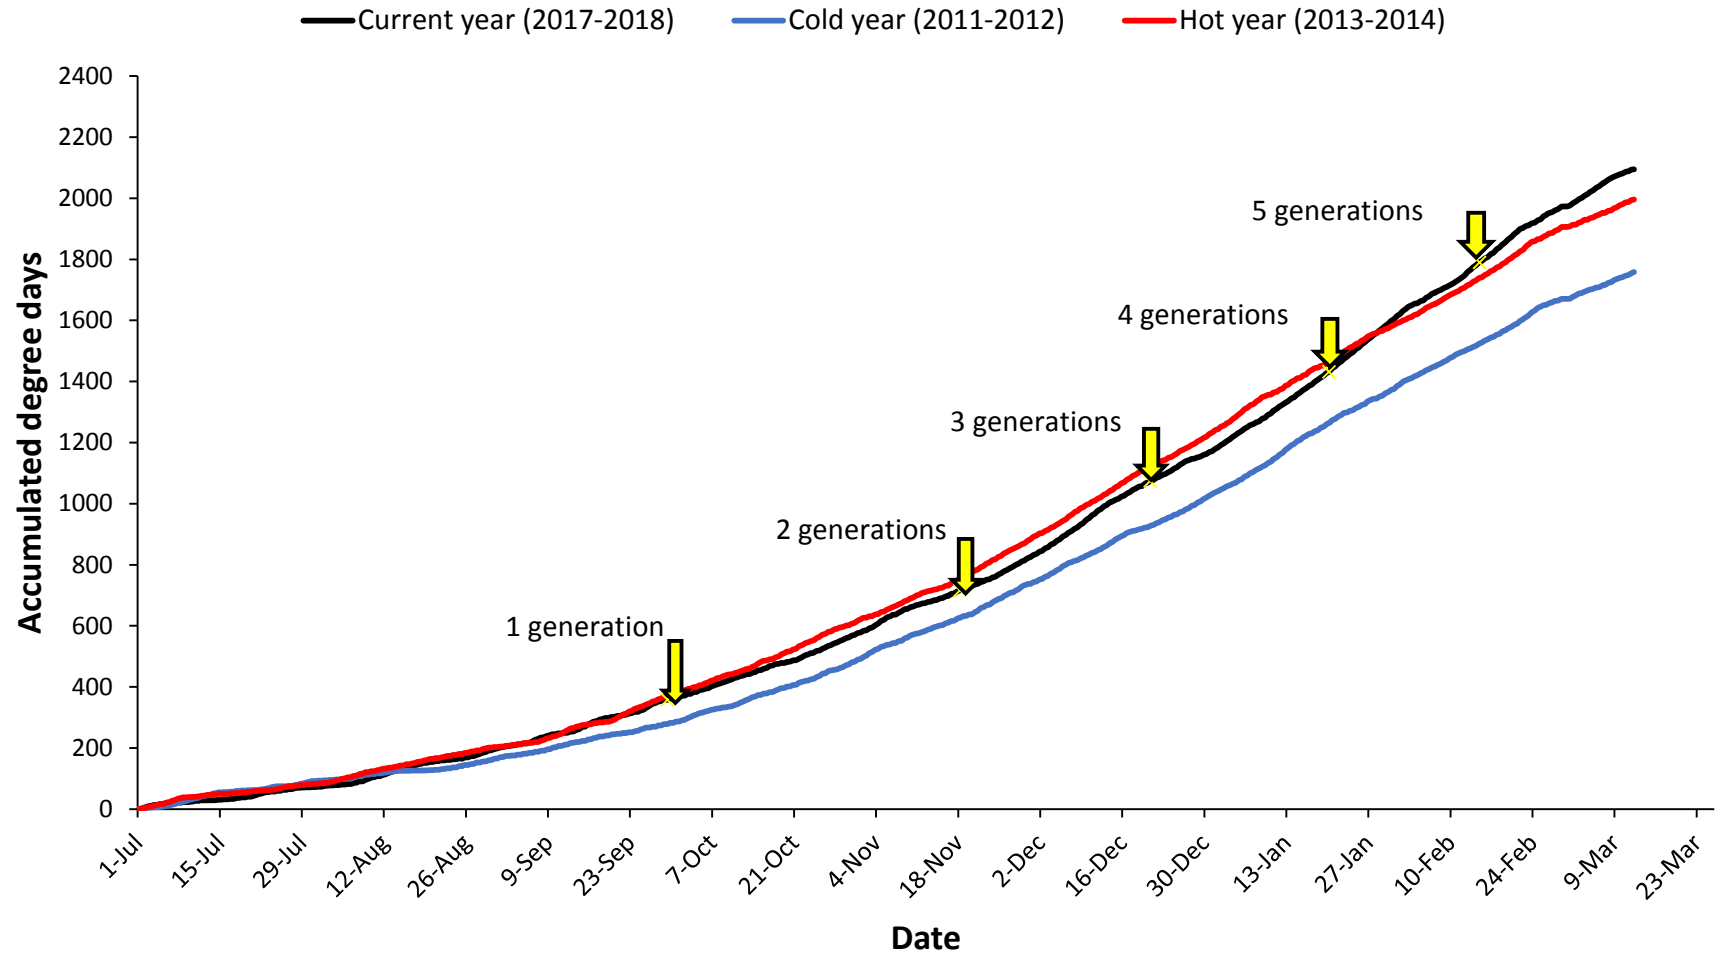

Pukekohe

— Current year (2017-2018) — Cold year (2009-2010) — Hot year (2007-2008)

Hawke's Bay

Matamata

Manawatu

— Current year (2017-2018) — Cold year (2006-2007) — Hot year (2007-2008)

Mid Canterbury

— Current year (2017-2018) — Cold year (2016-2017) — Hot year (2010-2011)