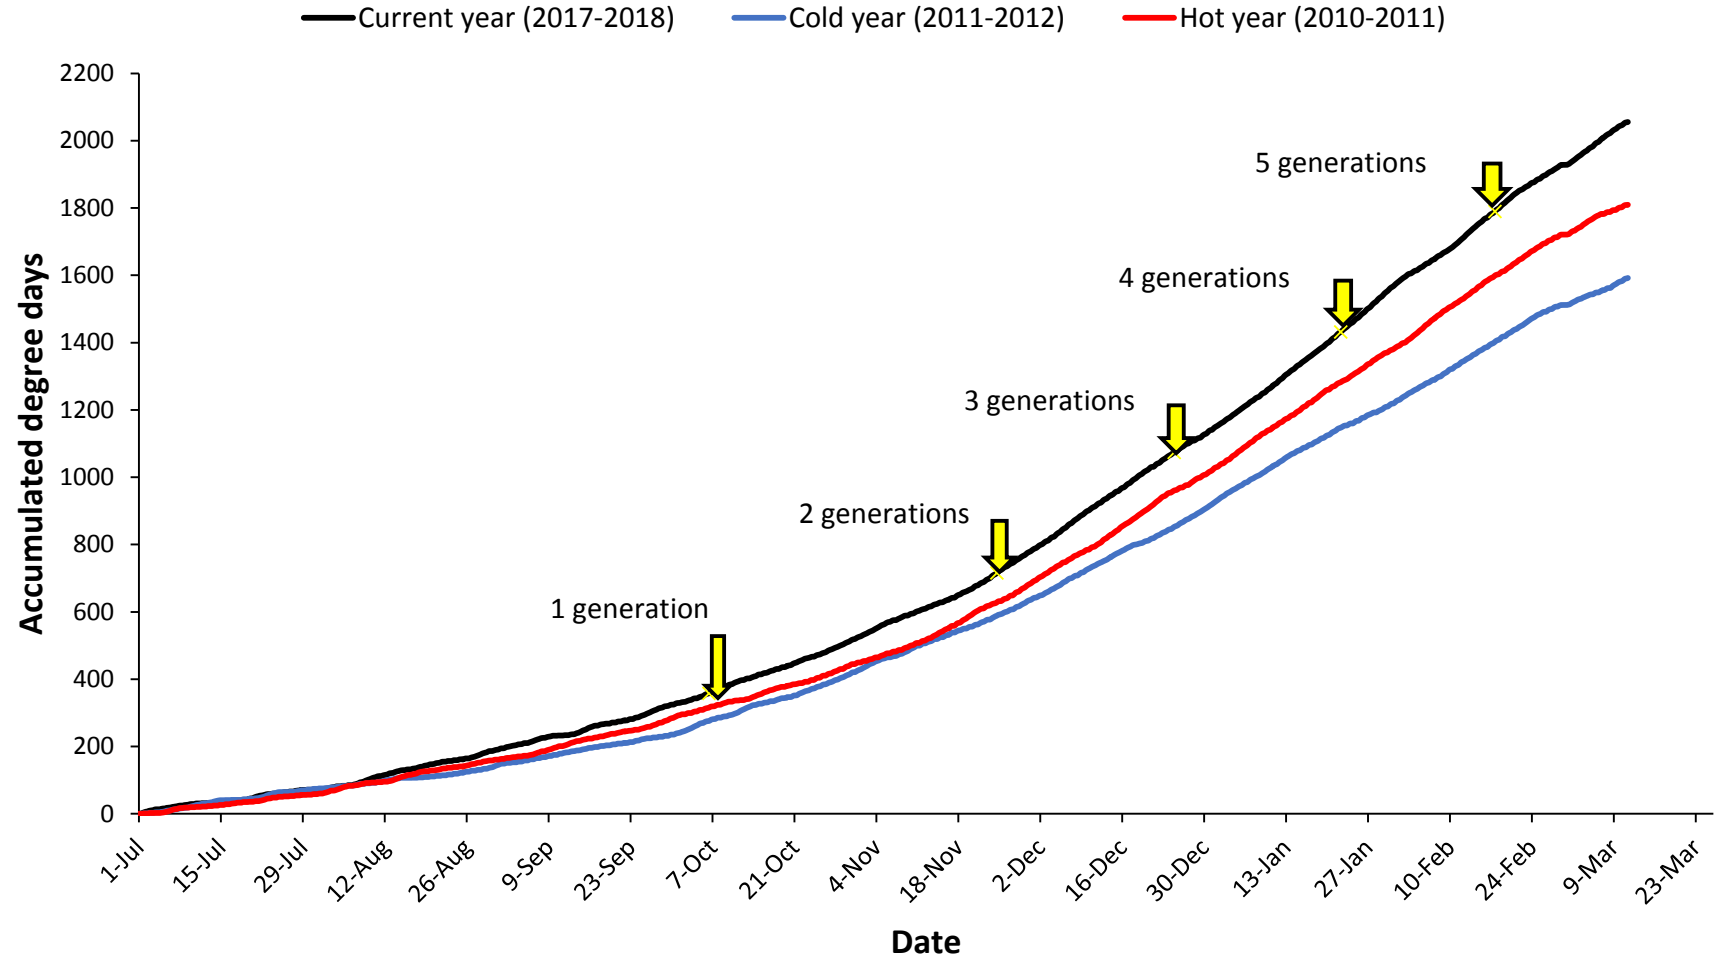

Pukekohe

— Current year (2017-2018) — Cold year (2009-2010) — Hot year (2007-2008)

Hawke's Bay

Matamata

Manawatu

— Current year (2017-2018) — Cold year (2006-2007) — Hot year (2007-2008)

Mid Canterbury

— Current year (2017-2018) — Cold year (2016-2017) — Hot year (2010-2011)