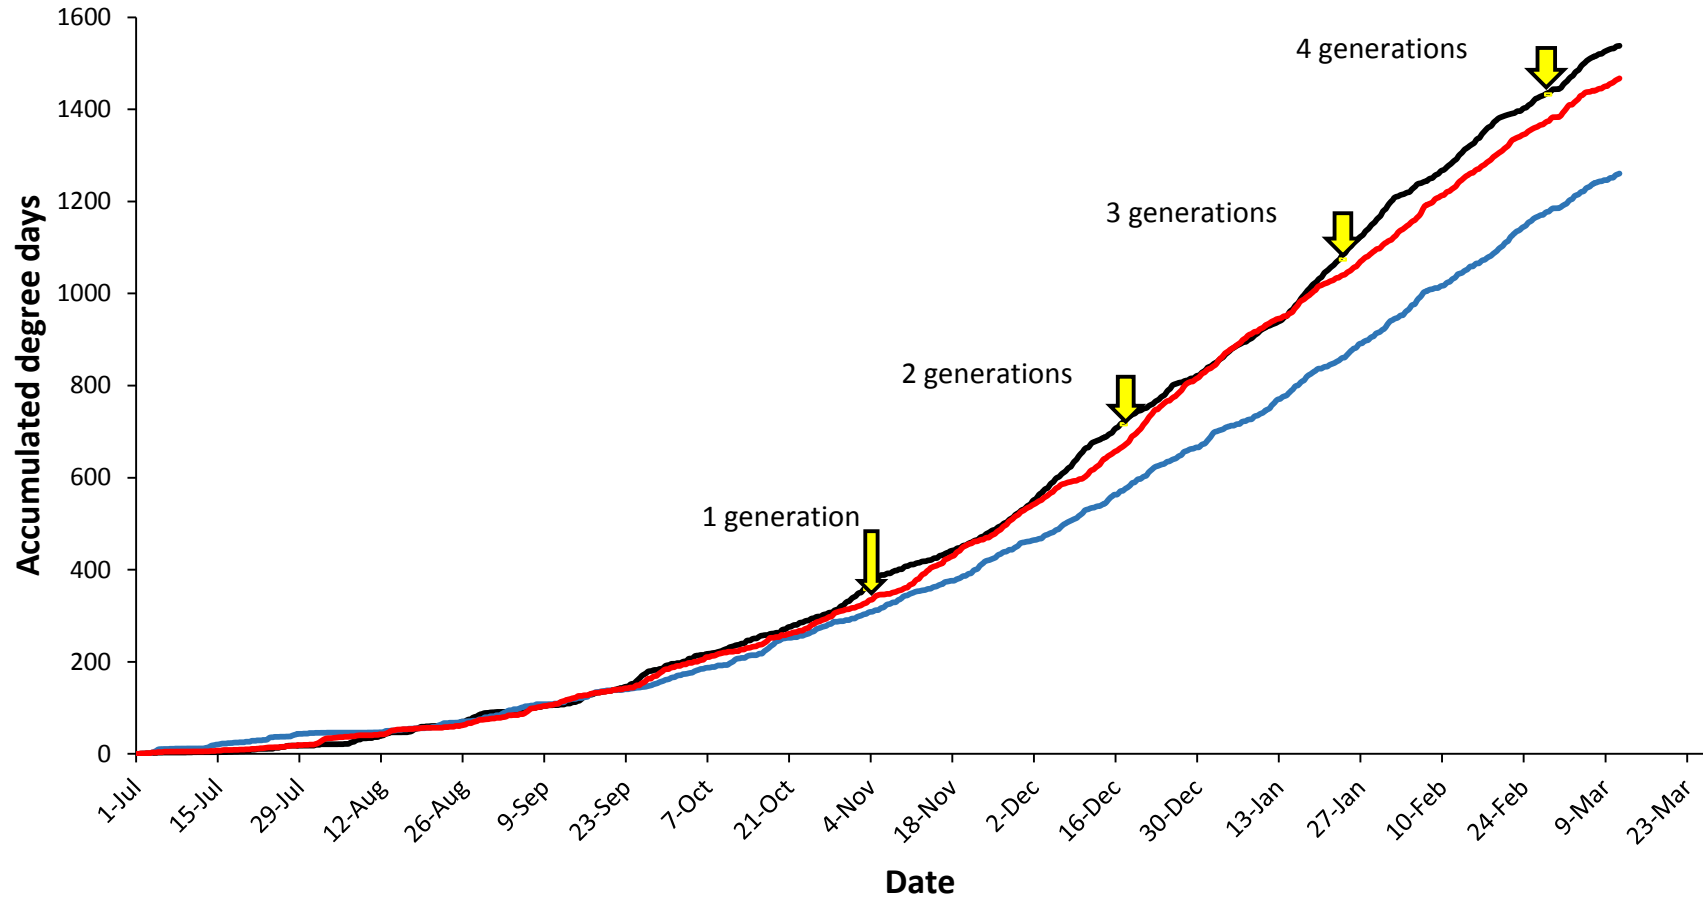

Pukekohe

— Current year (2017-2018) — Cold year (2009-2010) — Hot year (2007-2008)

Hawke's Bay

Matamata

Manawatu

— Current year (2017-2018) — Cold year (2006-2007) — Hot year (2007-2008)

Mid Canterbury

— Current year (2017-2018) — Cold year (2016-2017) — Hot year (2010-2011)

South Canterbury