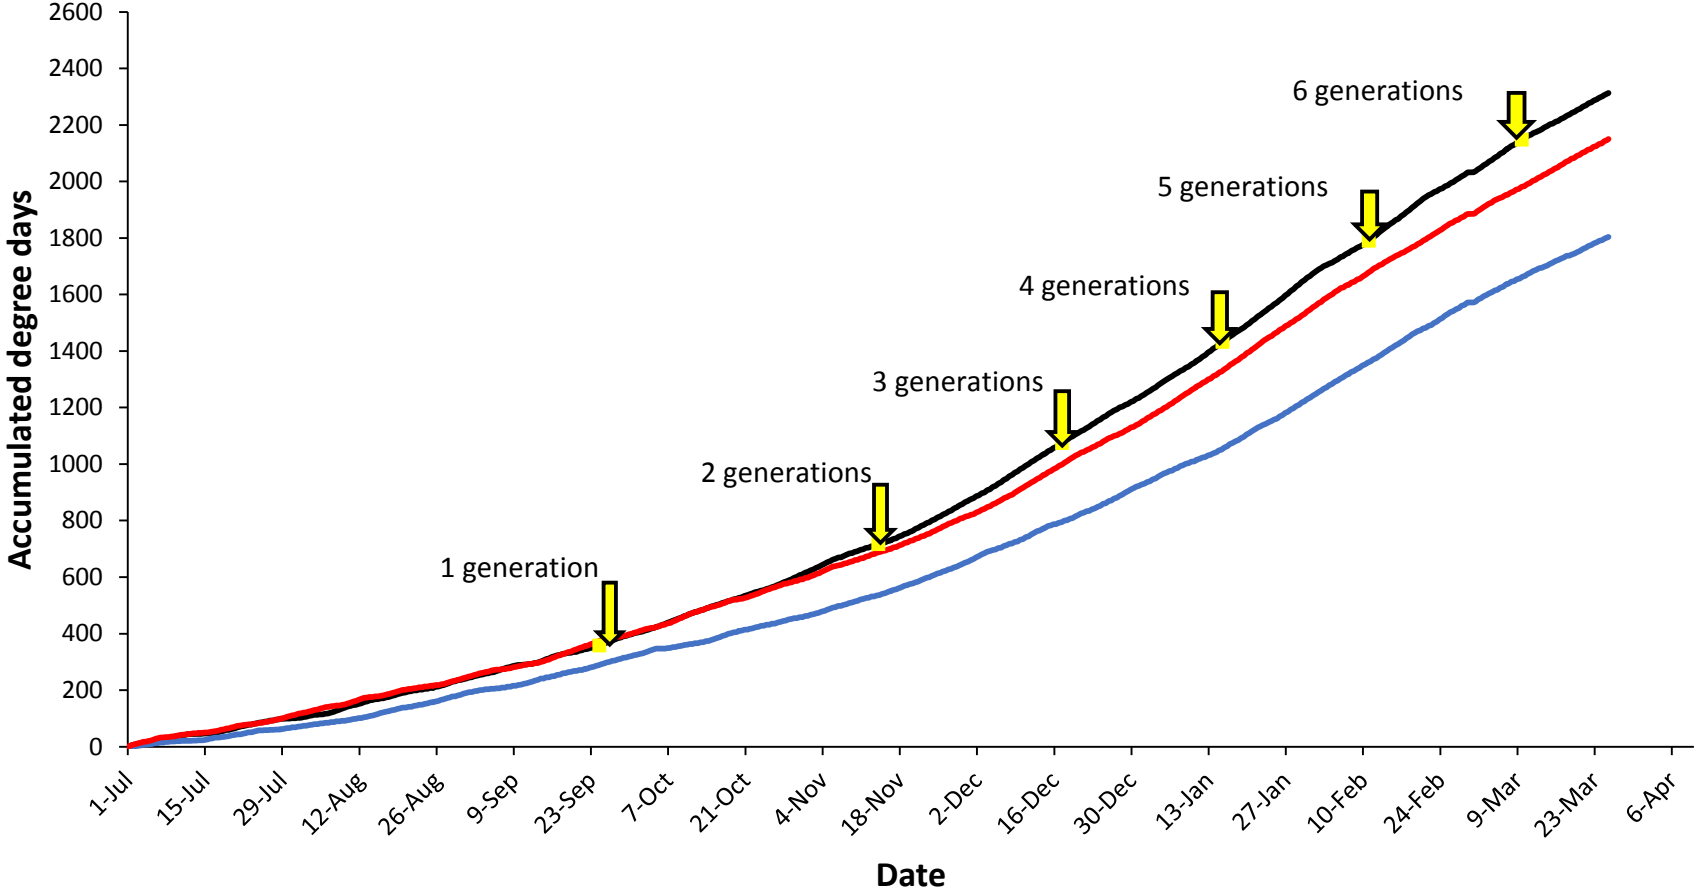

Pukekohe

— Current year (2017-2018) — Cold year (2009-2010) — Hot year (2007-2008)

Hawke's Bay

Matamata

Manawatu

— Current year (2017-2018) — Cold year (2006-2007) — Hot year (2007-2008)

Mid Canterbury

— Current year (2017-2018) — Cold year (2016-2017) — Hot year (2010-2011)

South Canterbury