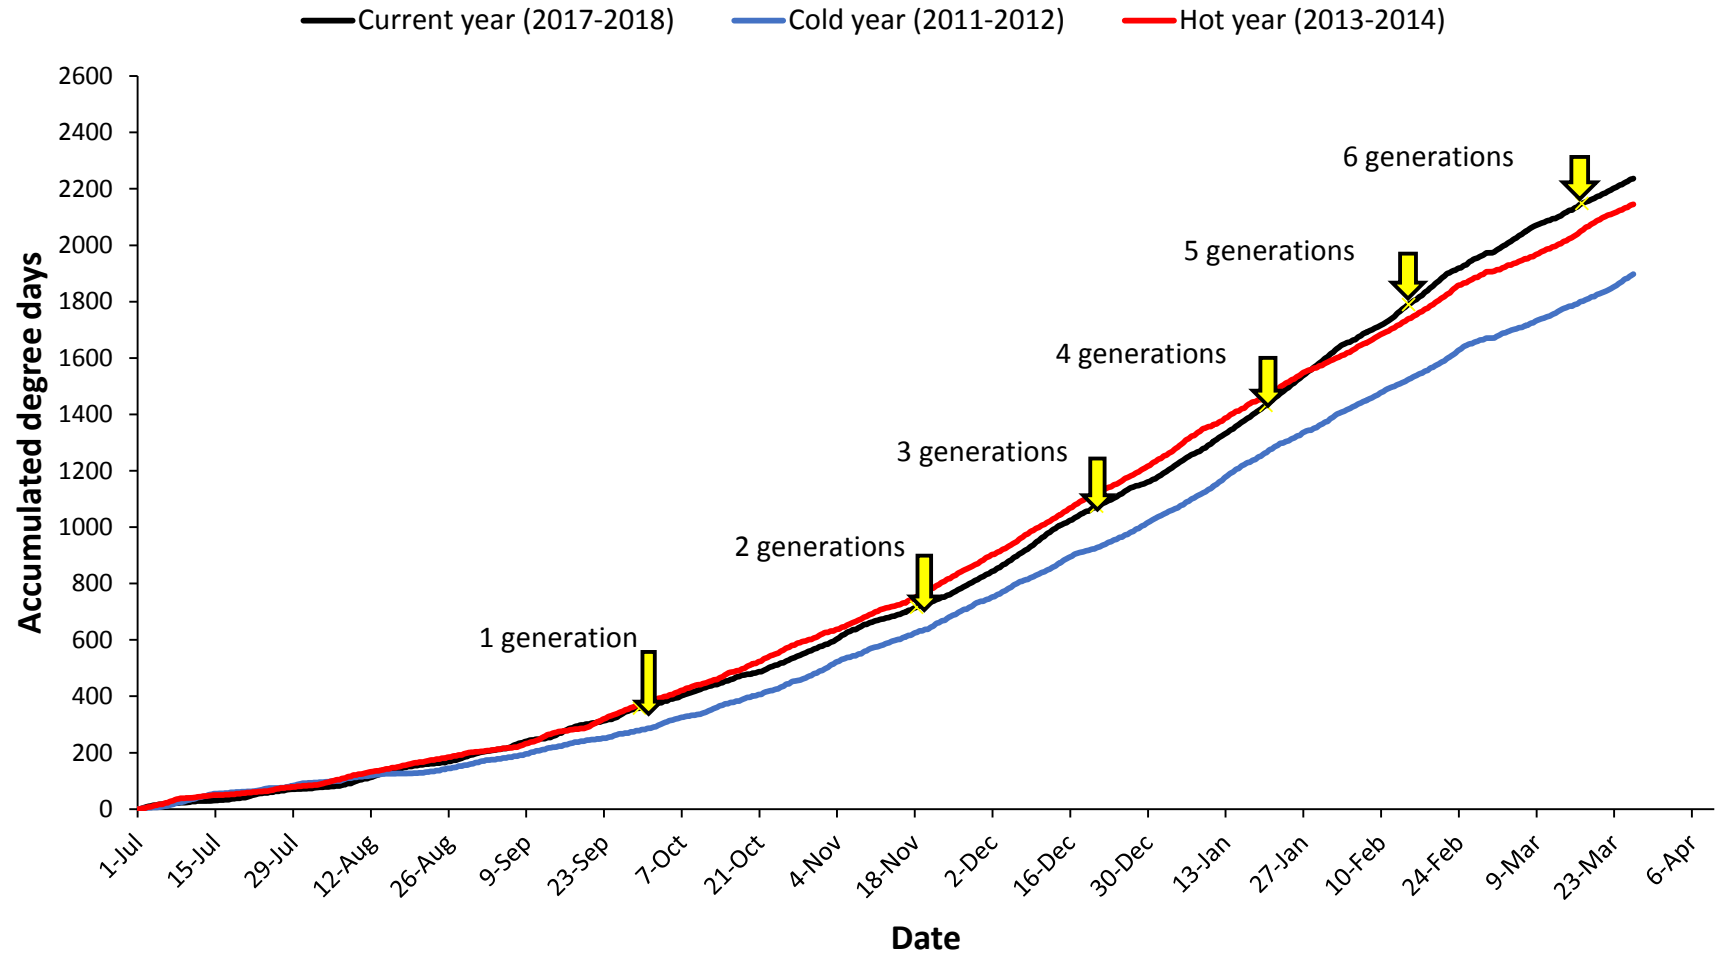

Pukekohe

— Current year (2017-2018) — Cold year (2009-2010) — Hot year (2007-2008)

Hawke's Bay

Matamata

Manawatu

— Current year (2017-2018) — Cold year (2006-2007) — Hot year (2007-2008)

Mid Canterbury

— Current year (2017-2018) — Cold year (2016-2017) — Hot year (2010-2011)