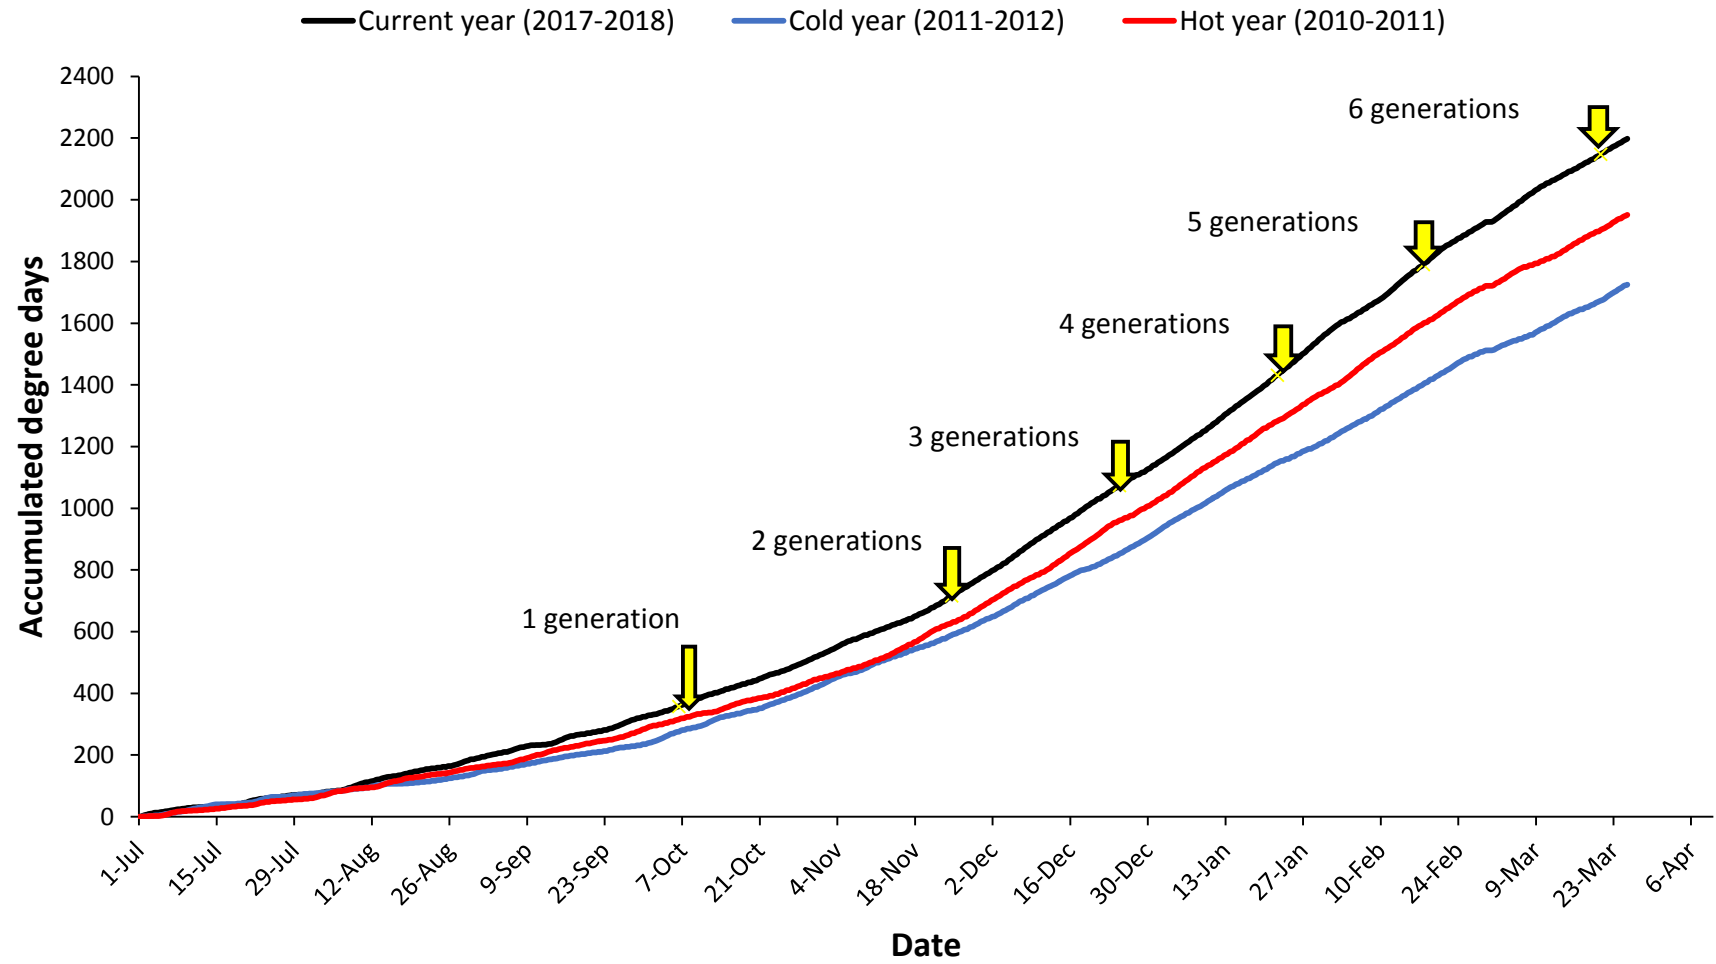

Pukekohe

— Current year (2017-2018) — Cold year (2009-2010) — Hot year (2007-2008)

Hawke's Bay

Matamata

Manawatu

— Current year (2017-2018) — Cold year (2006-2007) — Hot year (2007-2008)

Mid Canterbury

— Current year (2017-2018) — Cold year (2016-2017) — Hot year (2010-2011)