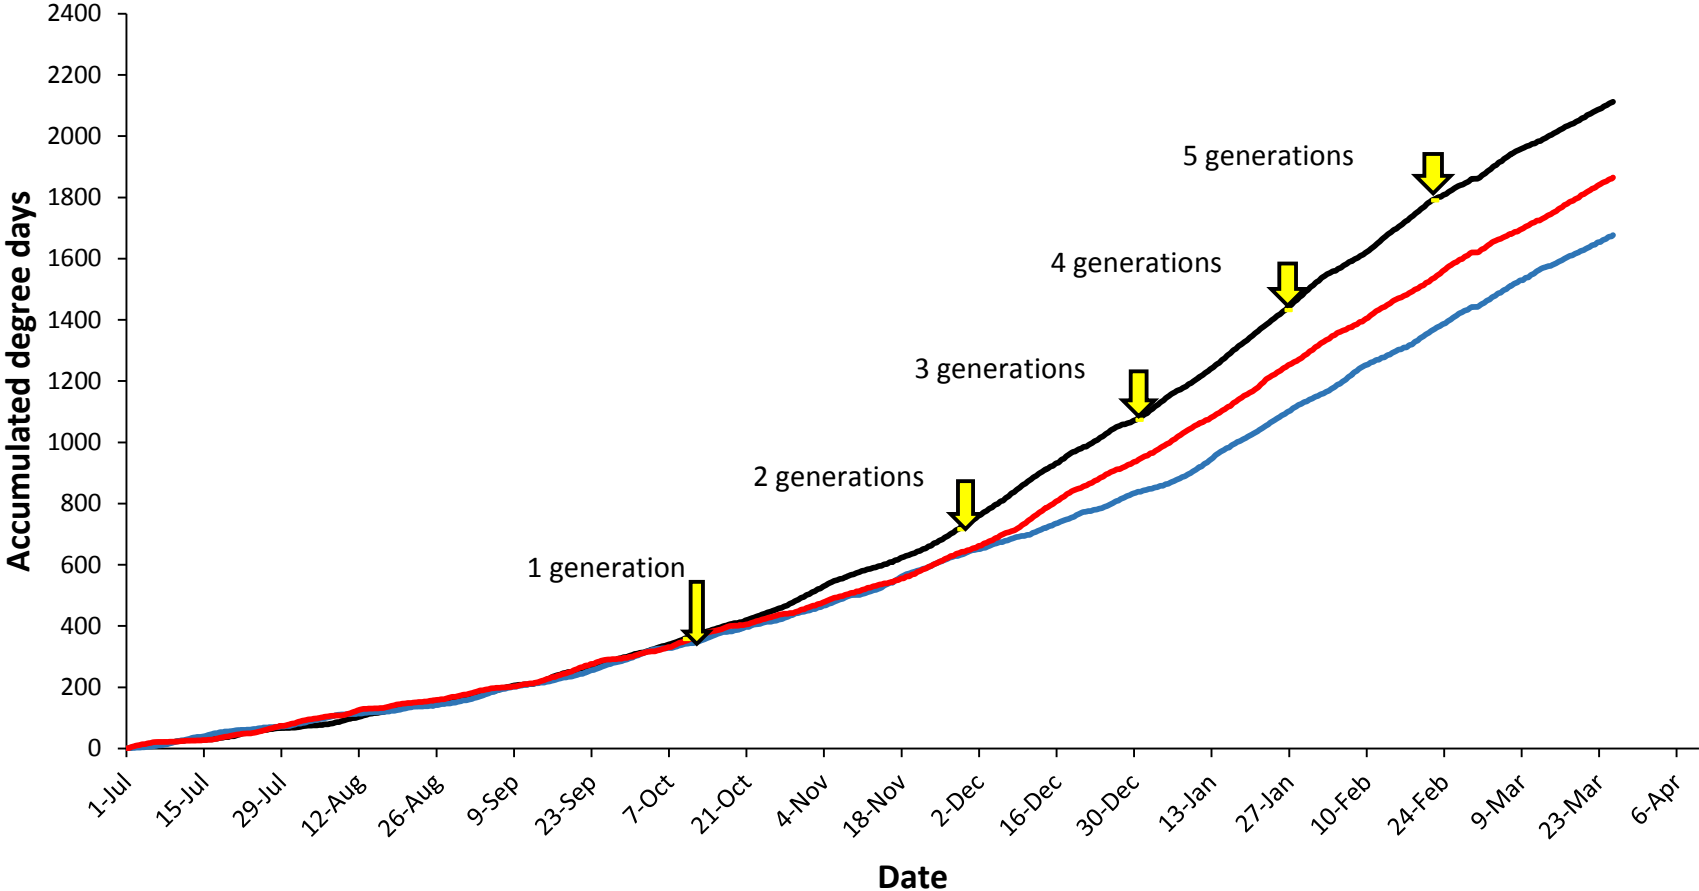

Pukekohe

— Current year (2017-2018) — Cold year (2009-2010) — Hot year (2007-2008)

Hawke's Bay

Matamata

Manawatu

— Current year (2017-2018) — Cold year (2006-2007) — Hot year (2007-2008)

Mid Canterbury

— Current year (2017-2018) — Cold year (2016-2017) — Hot year (2010-2011)

South Canterbury