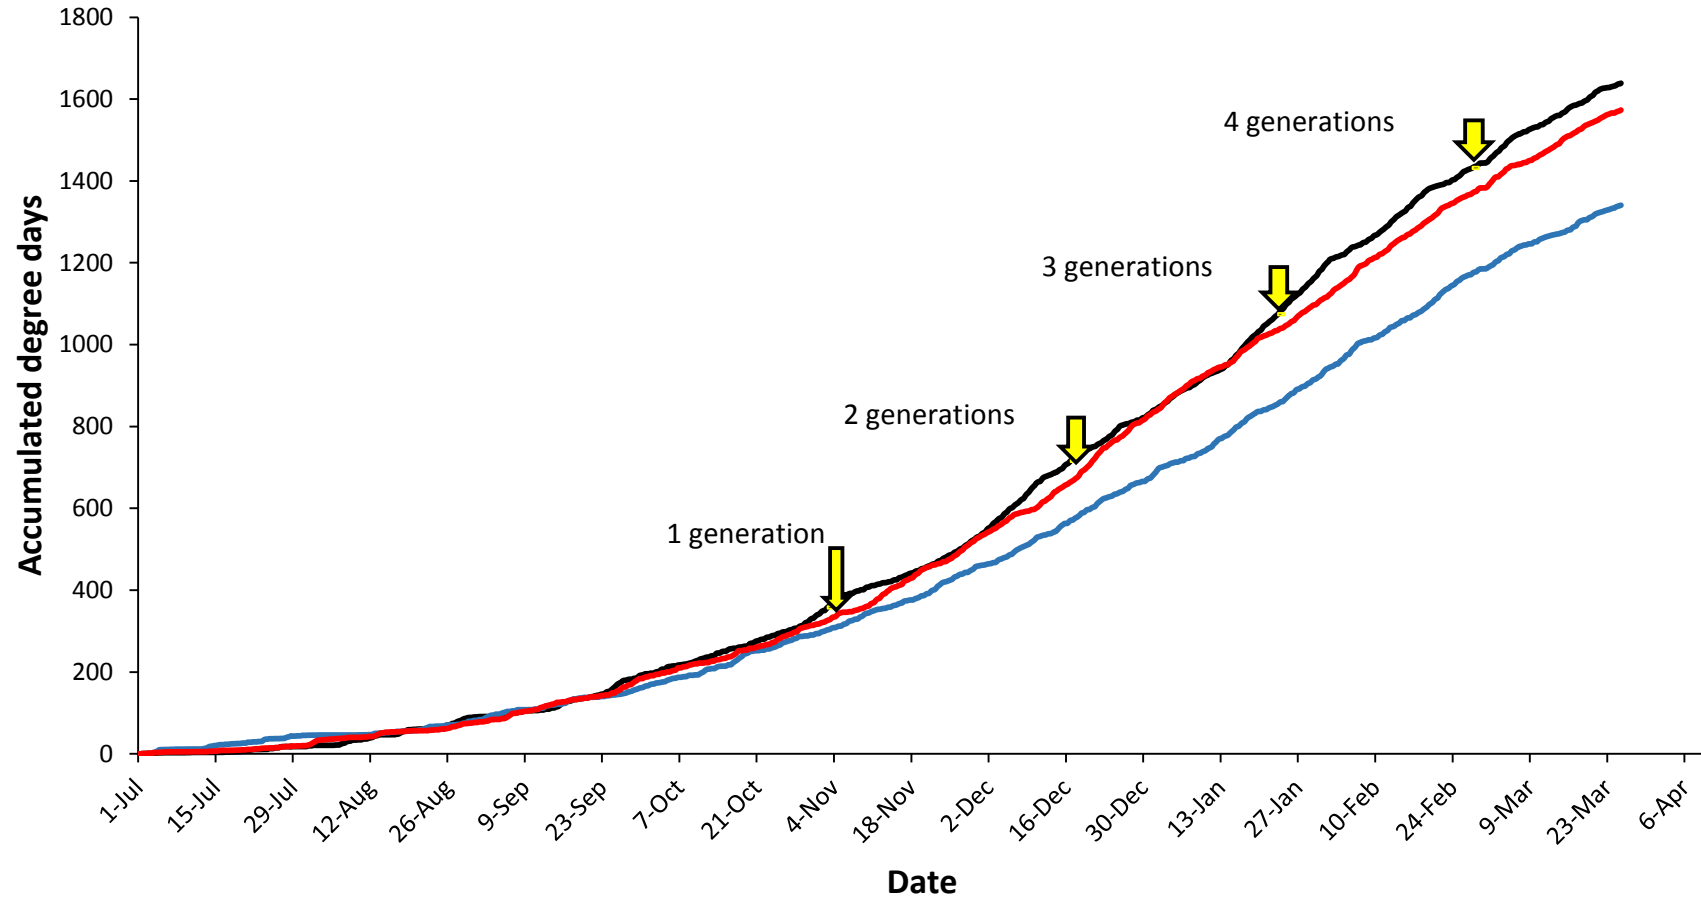

Pukekohe

— Current year (2017-2018) — Cold year (2009-2010) — Hot year (2007-2008)

Hawke's Bay

Matamata

Manawatu

— Current year (2017-2018) — Cold year (2006-2007) — Hot year (2007-2008)

Mid Canterbury

— Current year (2017-2018) — Cold year (2016-2017) — Hot year (2010-2011)

South Canterbury