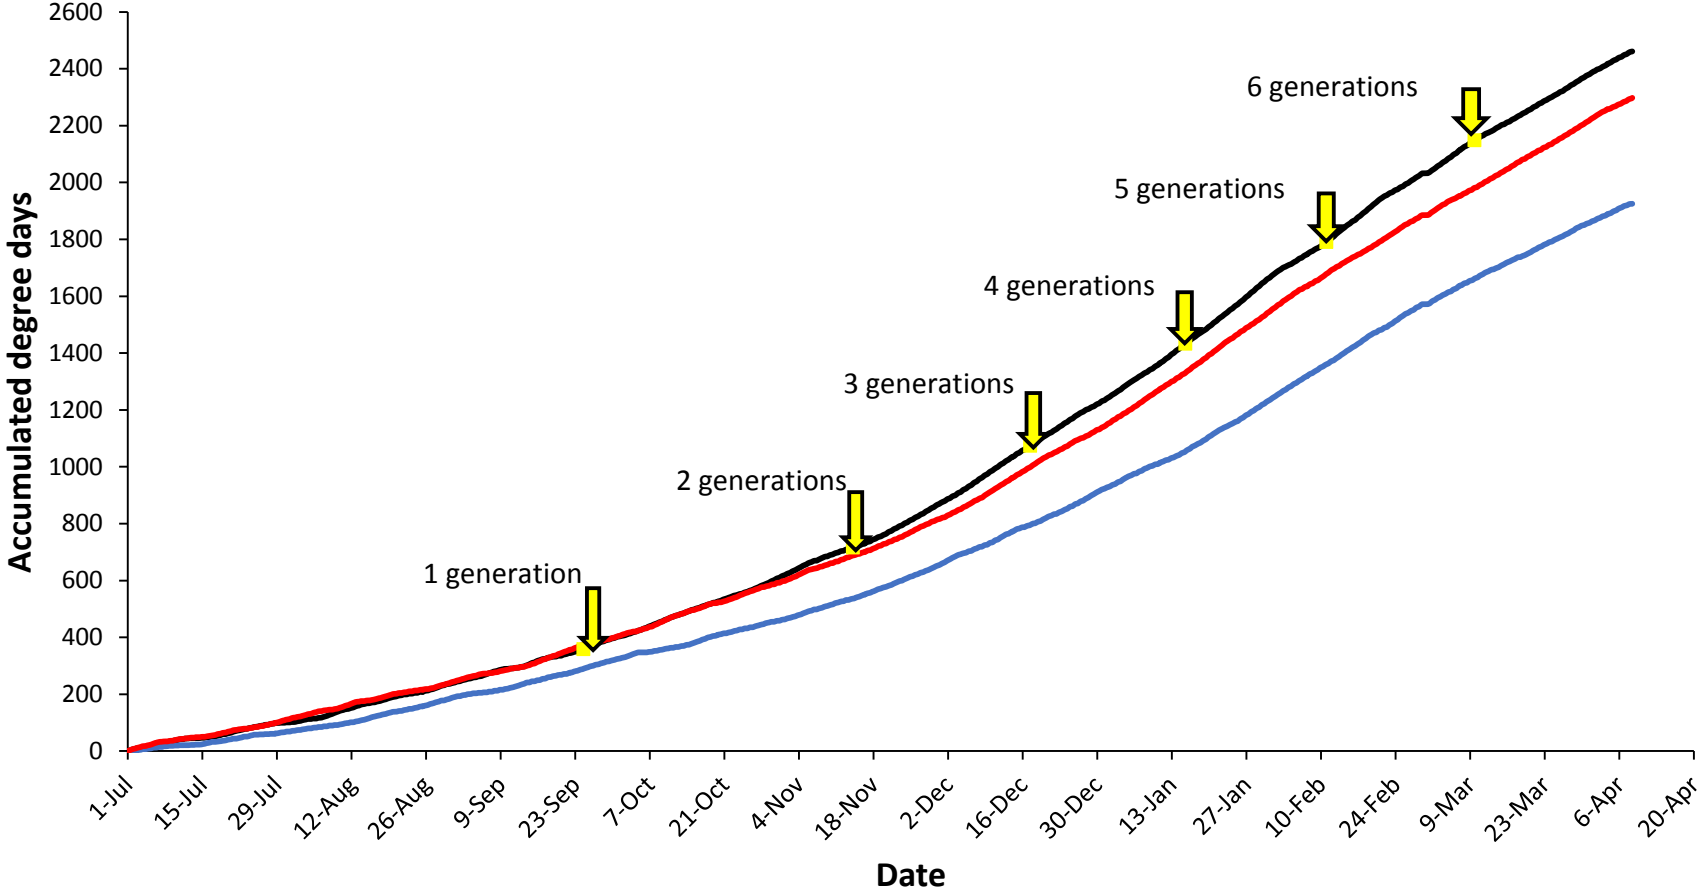

Pukekohe

— Current year (2017-2018) — Cold year (2009-2010) — Hot year (2007-2008)

Hawke's Bay

Matamata

Manawatu

— Current year (2017-2018) — Cold year (2006-2007) — Hot year (2007-2008)

Mid Canterbury

— Current year (2017-2018) — Cold year (2016-2017) — Hot year (2010-2011)

South Canterbury