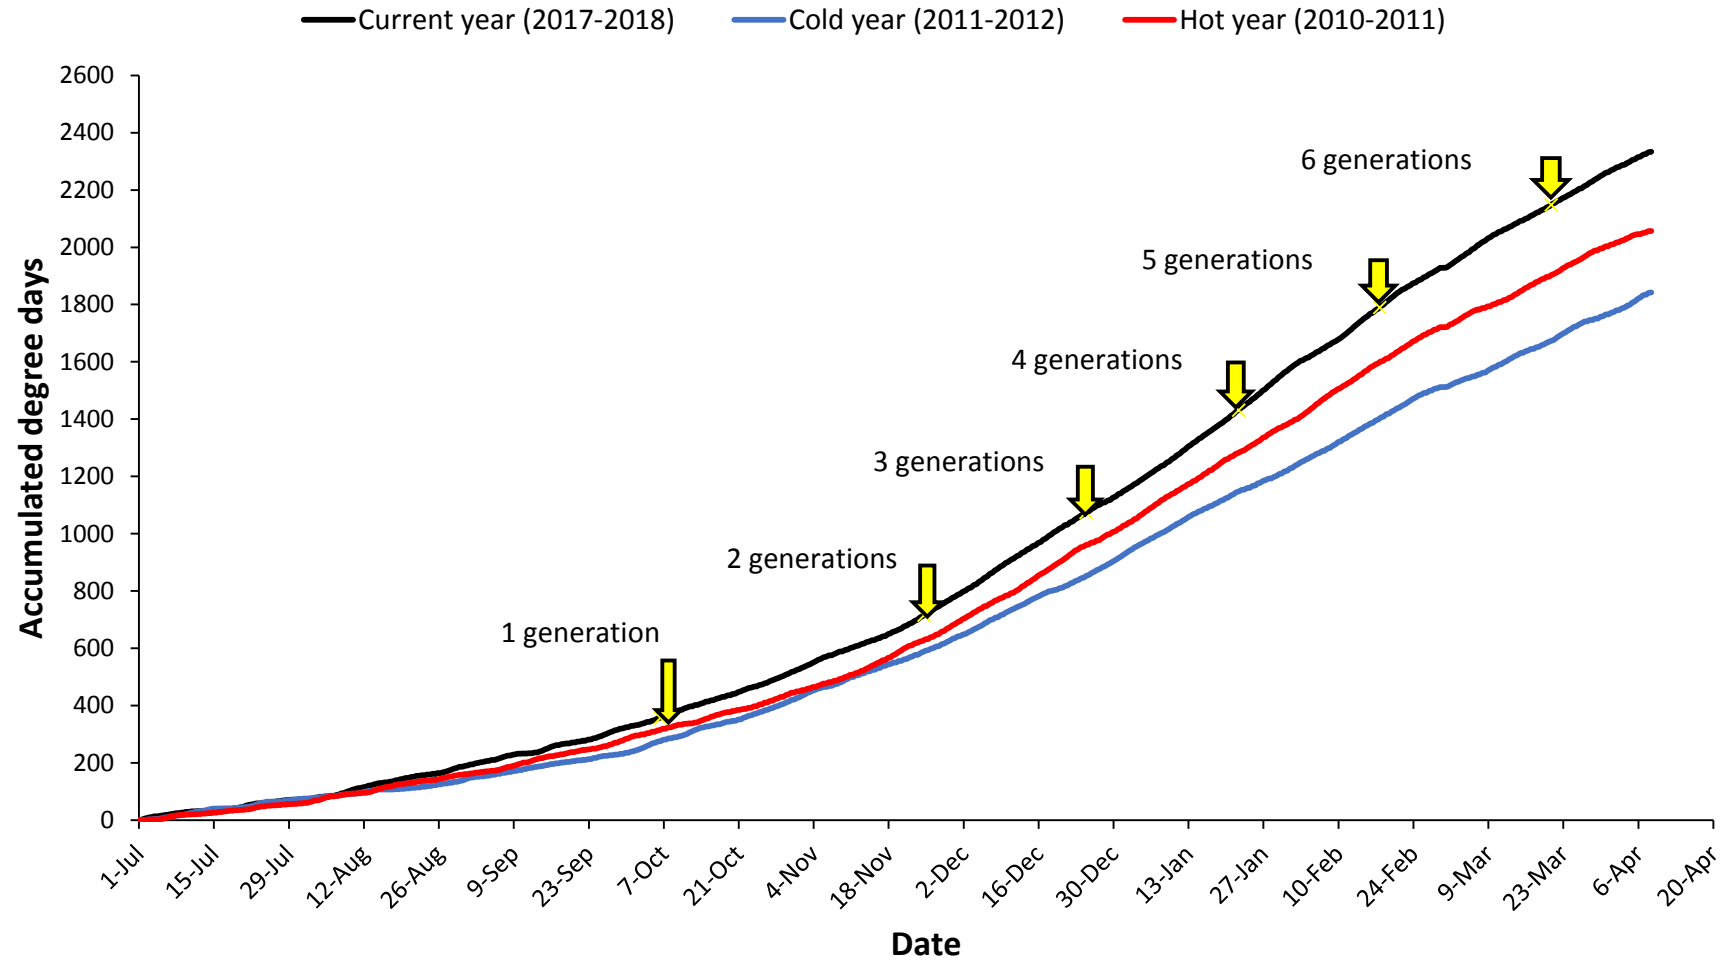

Pukekohe

— Current year (2017-2018) — Cold year (2009-2010) — Hot year (2007-2008)

Hawke's Bay

Matamata

Manawatu

— Current year (2017-2018) — Cold year (2006-2007) — Hot year (2007-2008)

Mid Canterbury

— Current year (2017-2018) — Cold year (2016-2017) — Hot year (2010-2011)