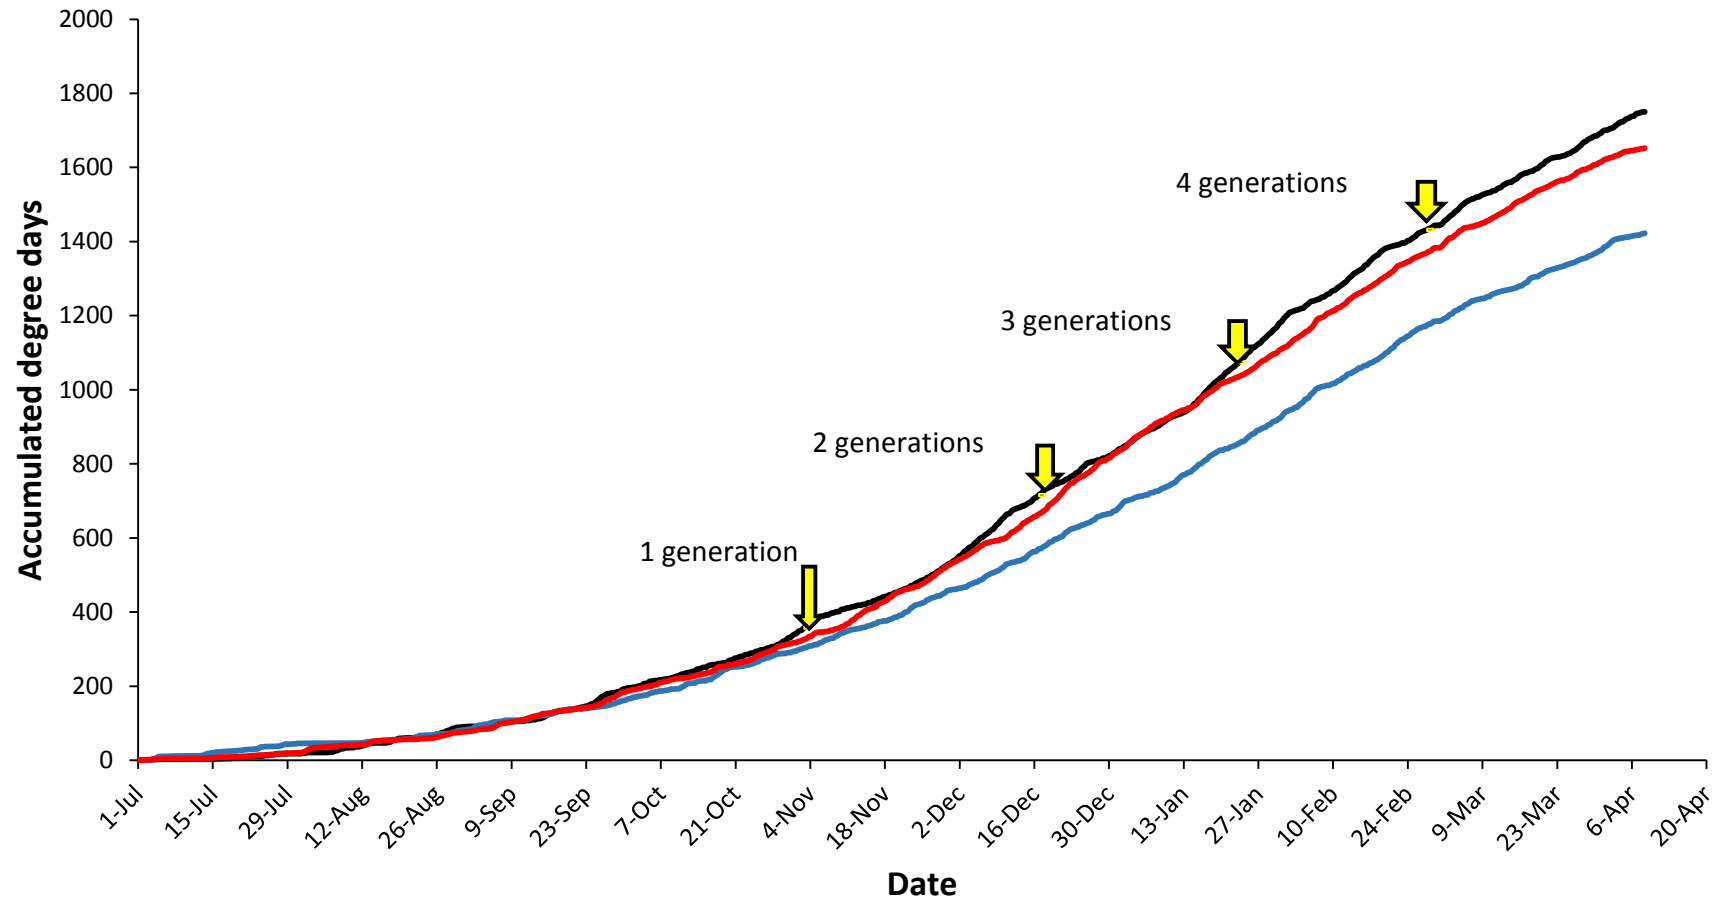

Pukekohe

— Current year (2017-2018) — Cold year (2009-2010) — Hot year (2007-2008)

Hawke's Bay

Matamata

Manawatu

— Current year (2017-2018) — Cold year (2006-2007) — Hot year (2007-2008)

Mid Canterbury

— Current year (2017-2018) — Cold year (2016-2017) — Hot year (2010-2011)

South Canterbury