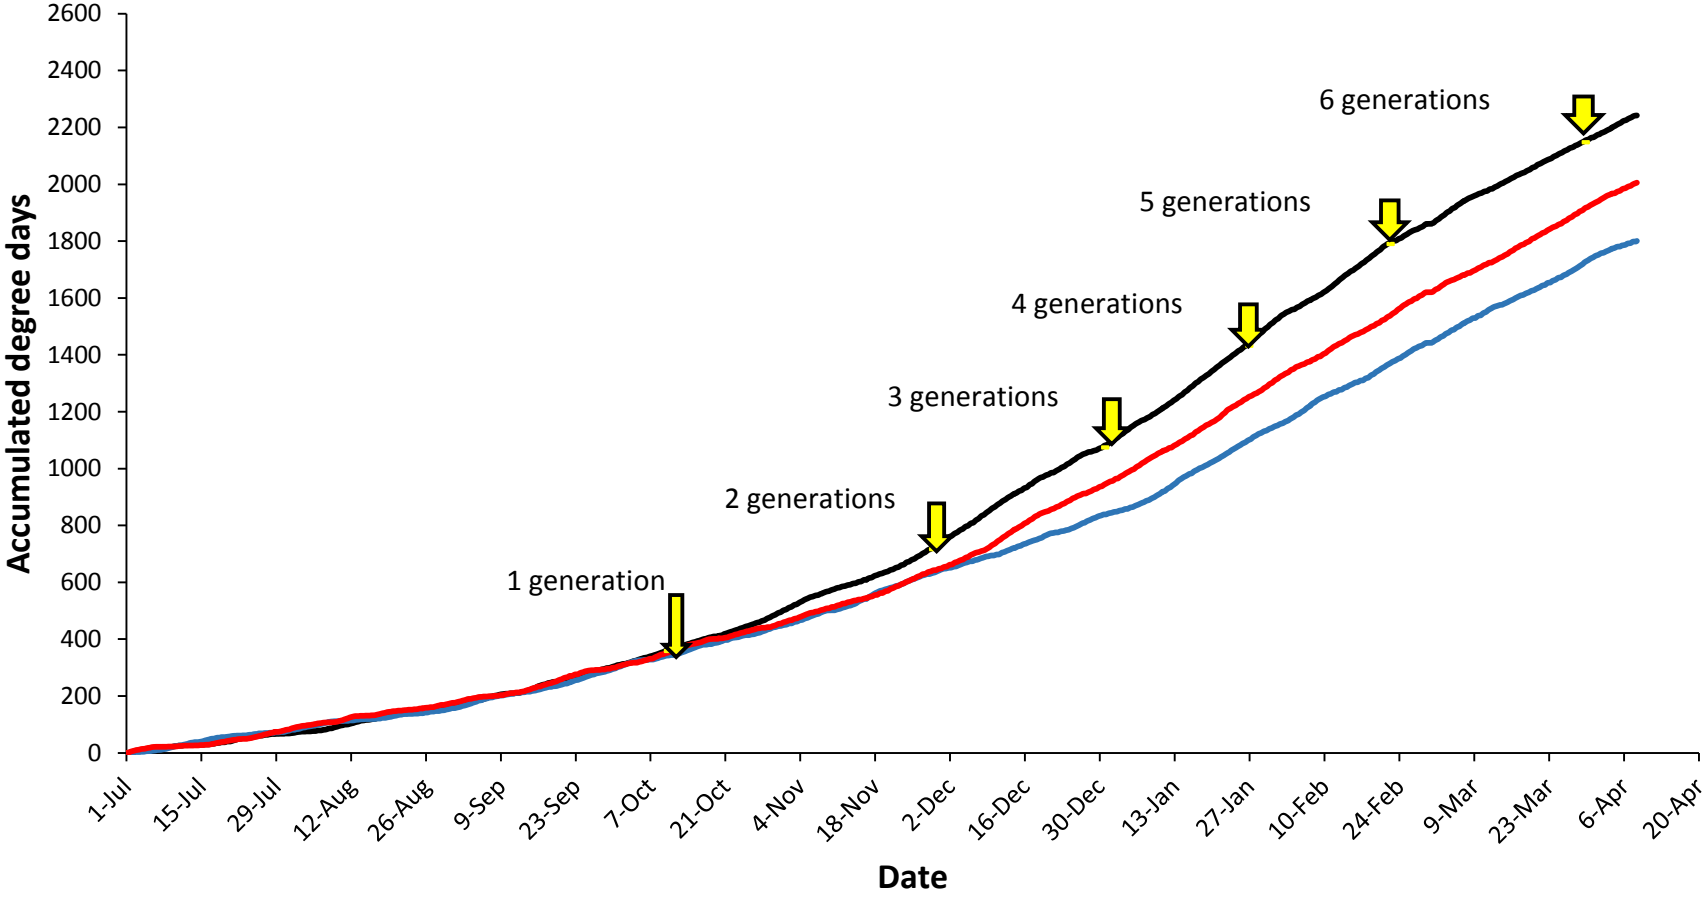

Pukekohe

— Current year (2017-2018) — Cold year (2009-2010) — Hot year (2007-2008)

Hawke's Bay

Matamata

Manawatu

— Current year (2017-2018) — Cold year (2006-2007) — Hot year (2007-2008)

Mid Canterbury

— Current year (2017-2018) — Cold year (2016-2017) — Hot year (2010-2011)

South Canterbury