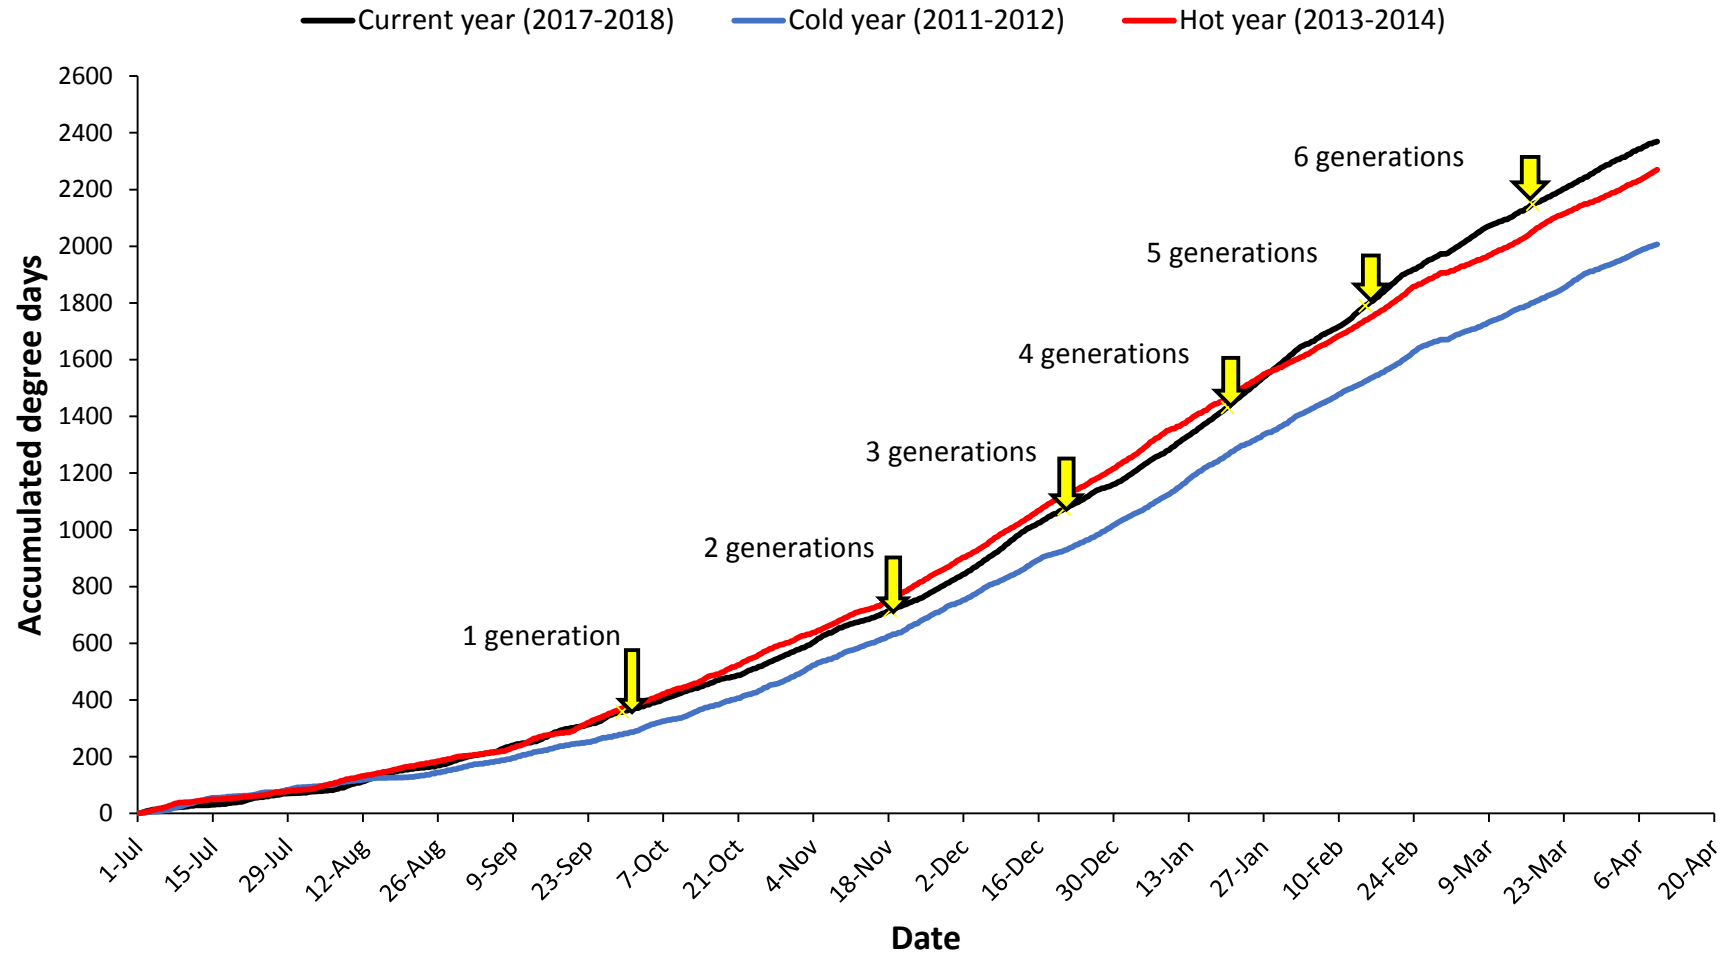

Pukekohe

— Current year (2017-2018) — Cold year (2009-2010) — Hot year (2007-2008)

Hawke's Bay

Matamata

Manawatu

— Current year (2017-2018) — Cold year (2006-2007) — Hot year (2007-2008)

Mid Canterbury

— Current year (2017-2018) — Cold year (2016-2017) — Hot year (2010-2011)