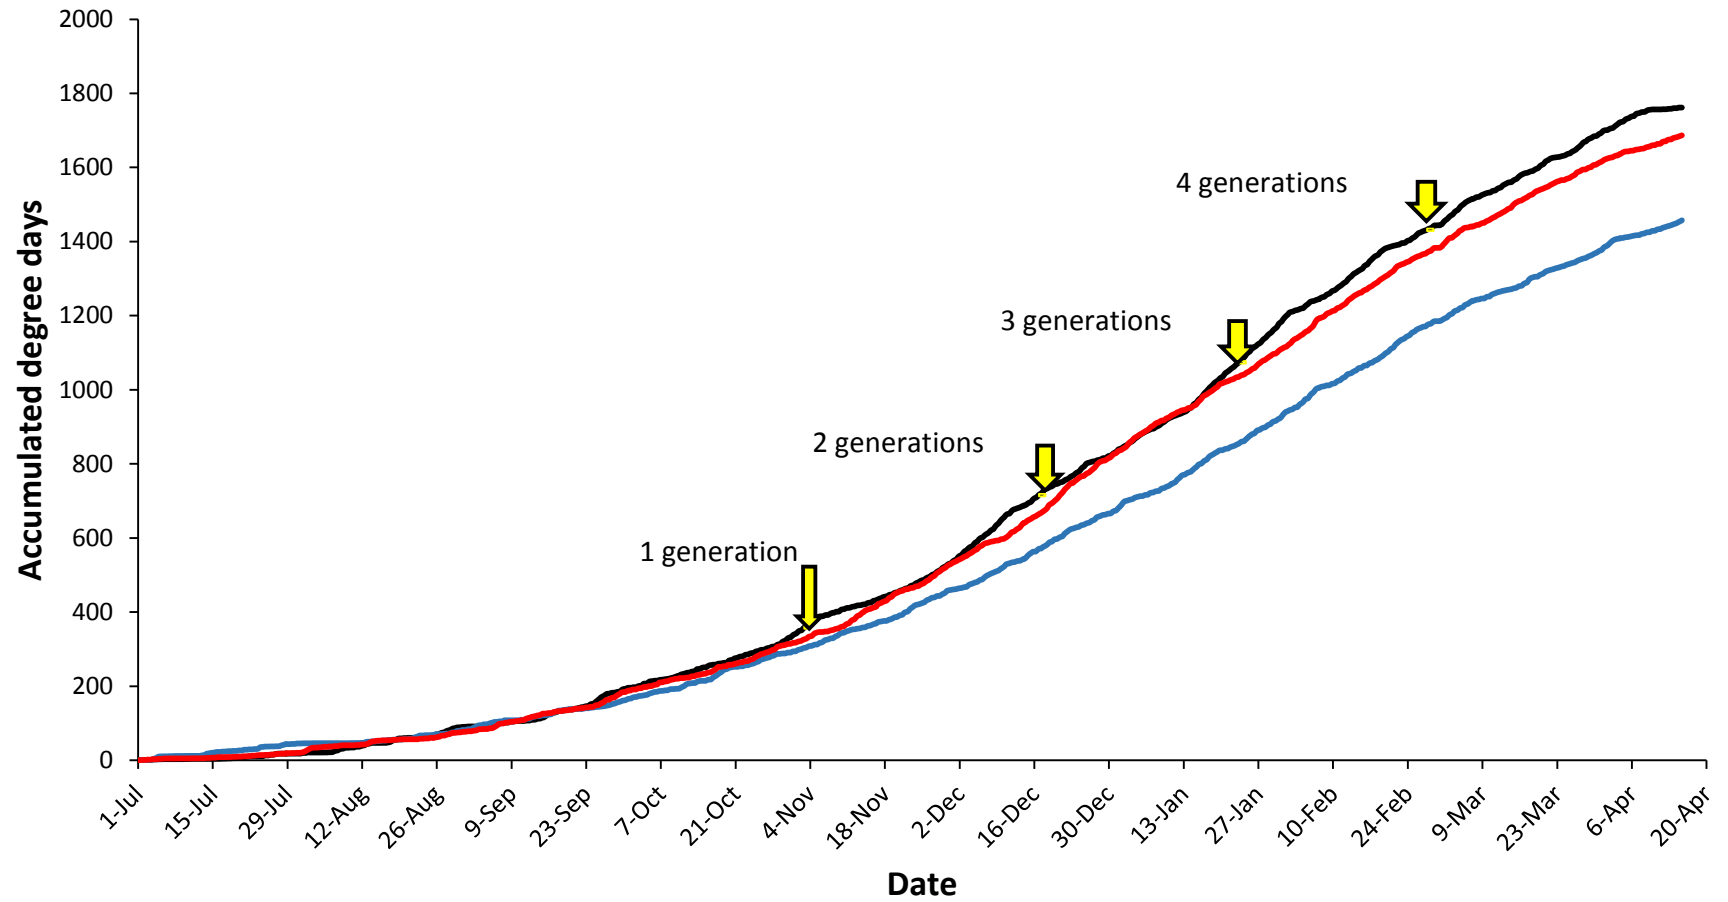

Pukekohe

Hawke's Bay

Matamata

Manawatu

— Current year (2017-2018) — Cold year (2006-2007) — Hot year (2007-2008)

Mid Canterbury

— Current year (2017-2018) — Cold year (2016-2017) — Hot year (2010-2011)

South Canterbury