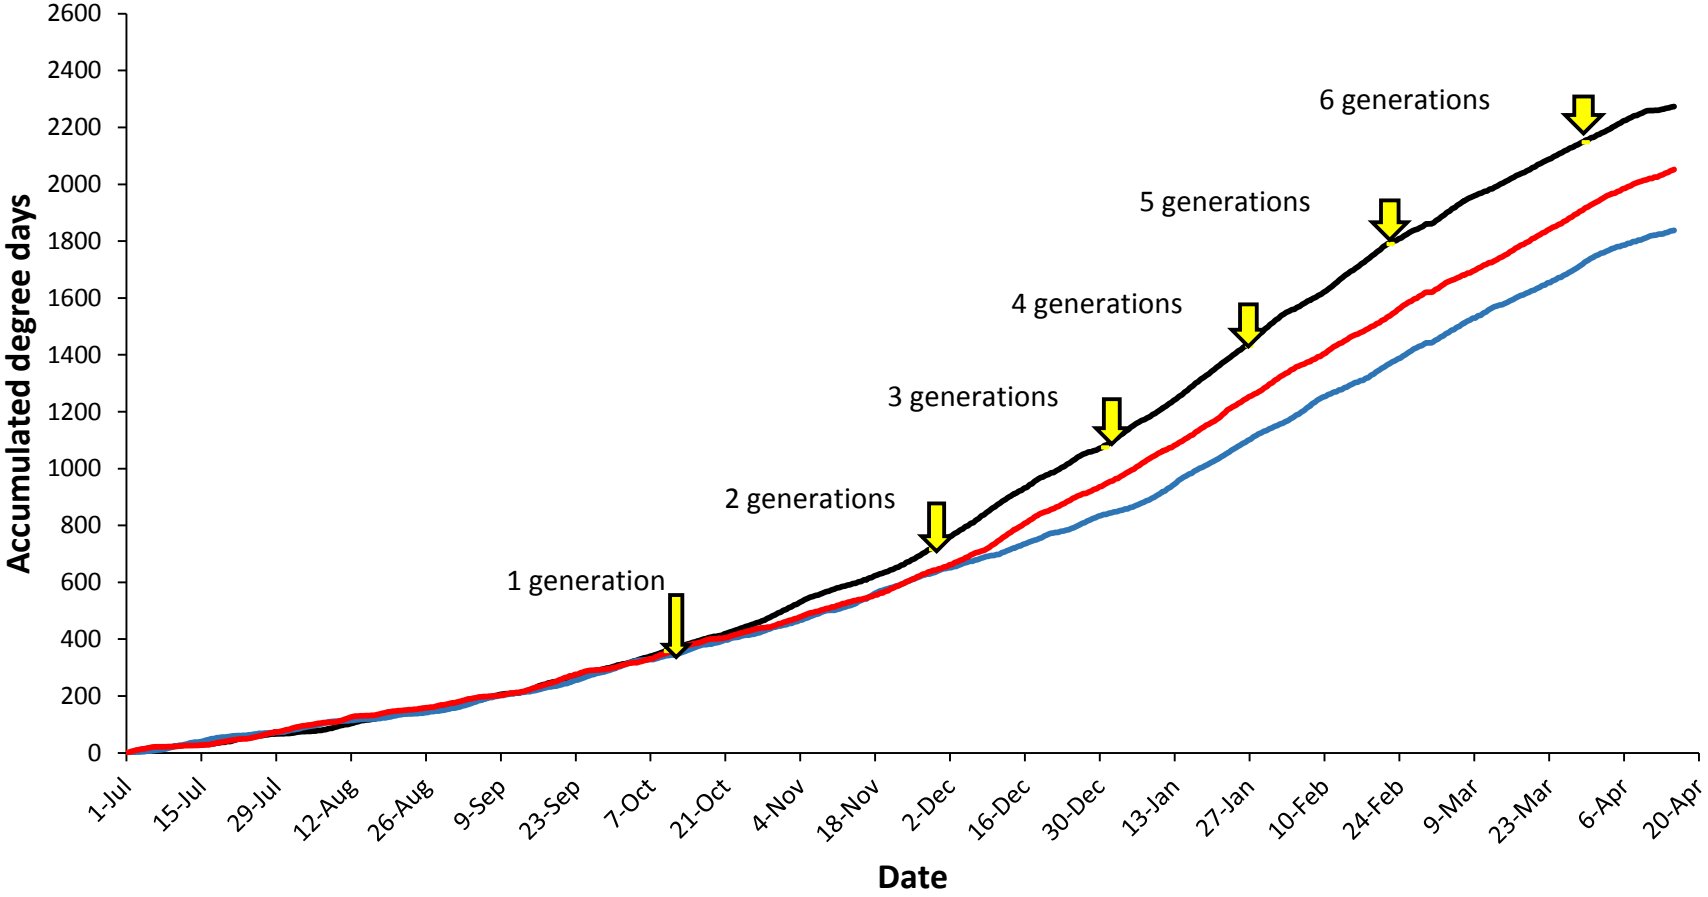

Pukekohe

Hawke's Bay

Matamata

Manawatu

— Current year (2017-2018) — Cold year (2006-2007) — Hot year (2007-2008)

Mid Canterbury

— Current year (2017-2018) — Cold year (2016-2017) — Hot year (2010-2011)

South Canterbury