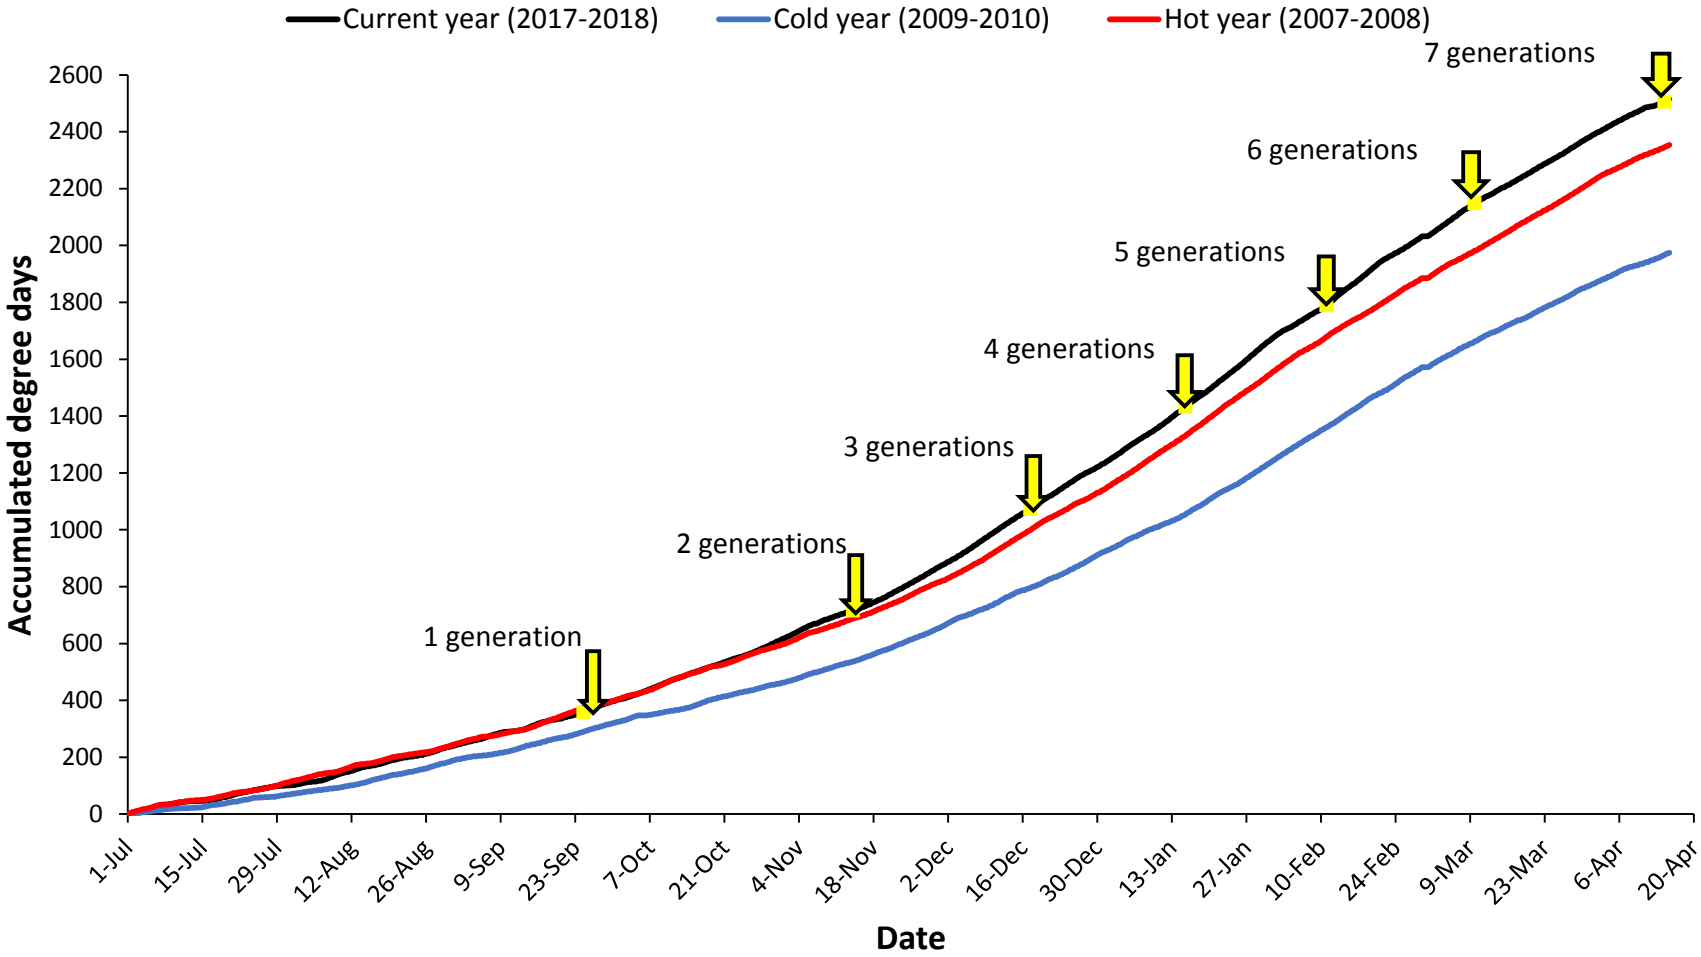

Pukekohe

Hawke's Bay

Matamata

Manawatu

— Current year (2017-2018) — Cold year (2006-2007) — Hot year (2007-2008)

Mid Canterbury

— Current year (2017-2018) — Cold year (2016-2017) — Hot year (2010-2011)

South Canterbury