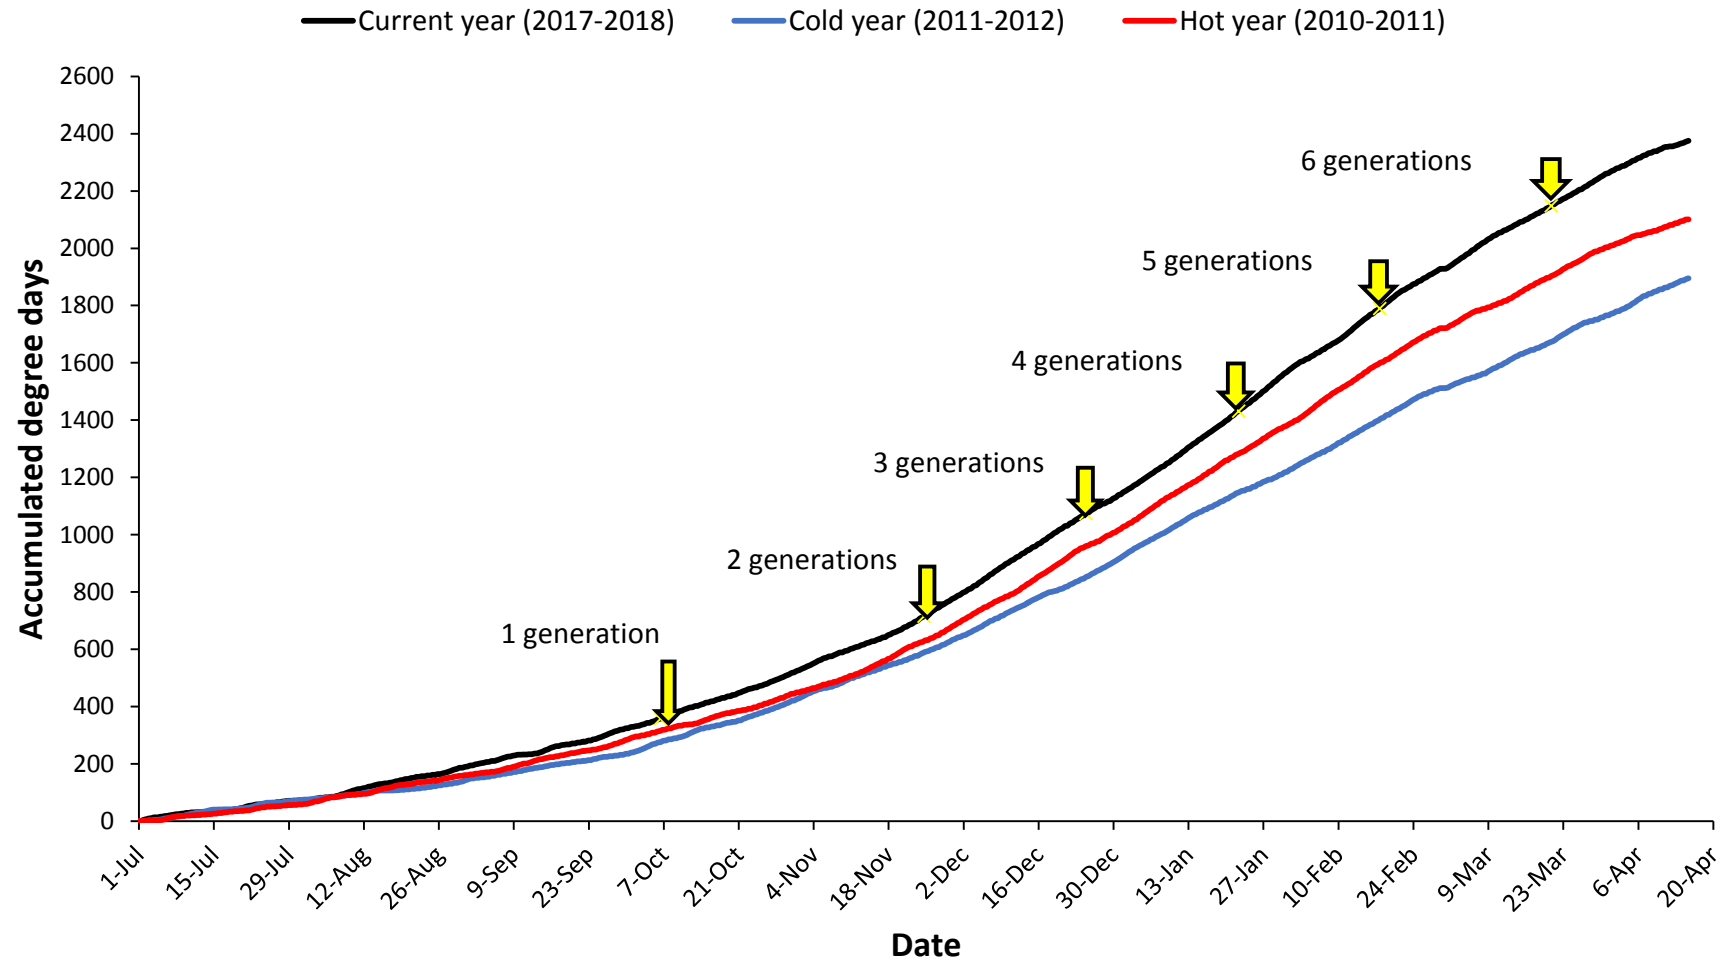

Pukekohe

Hawke's Bay

Matamata

Manawatu

— Current year (2017-2018) — Cold year (2006-2007) — Hot year (2007-2008)

Mid Canterbury

— Current year (2017-2018) — Cold year (2016-2017) — Hot year (2010-2011)

South Canterbury