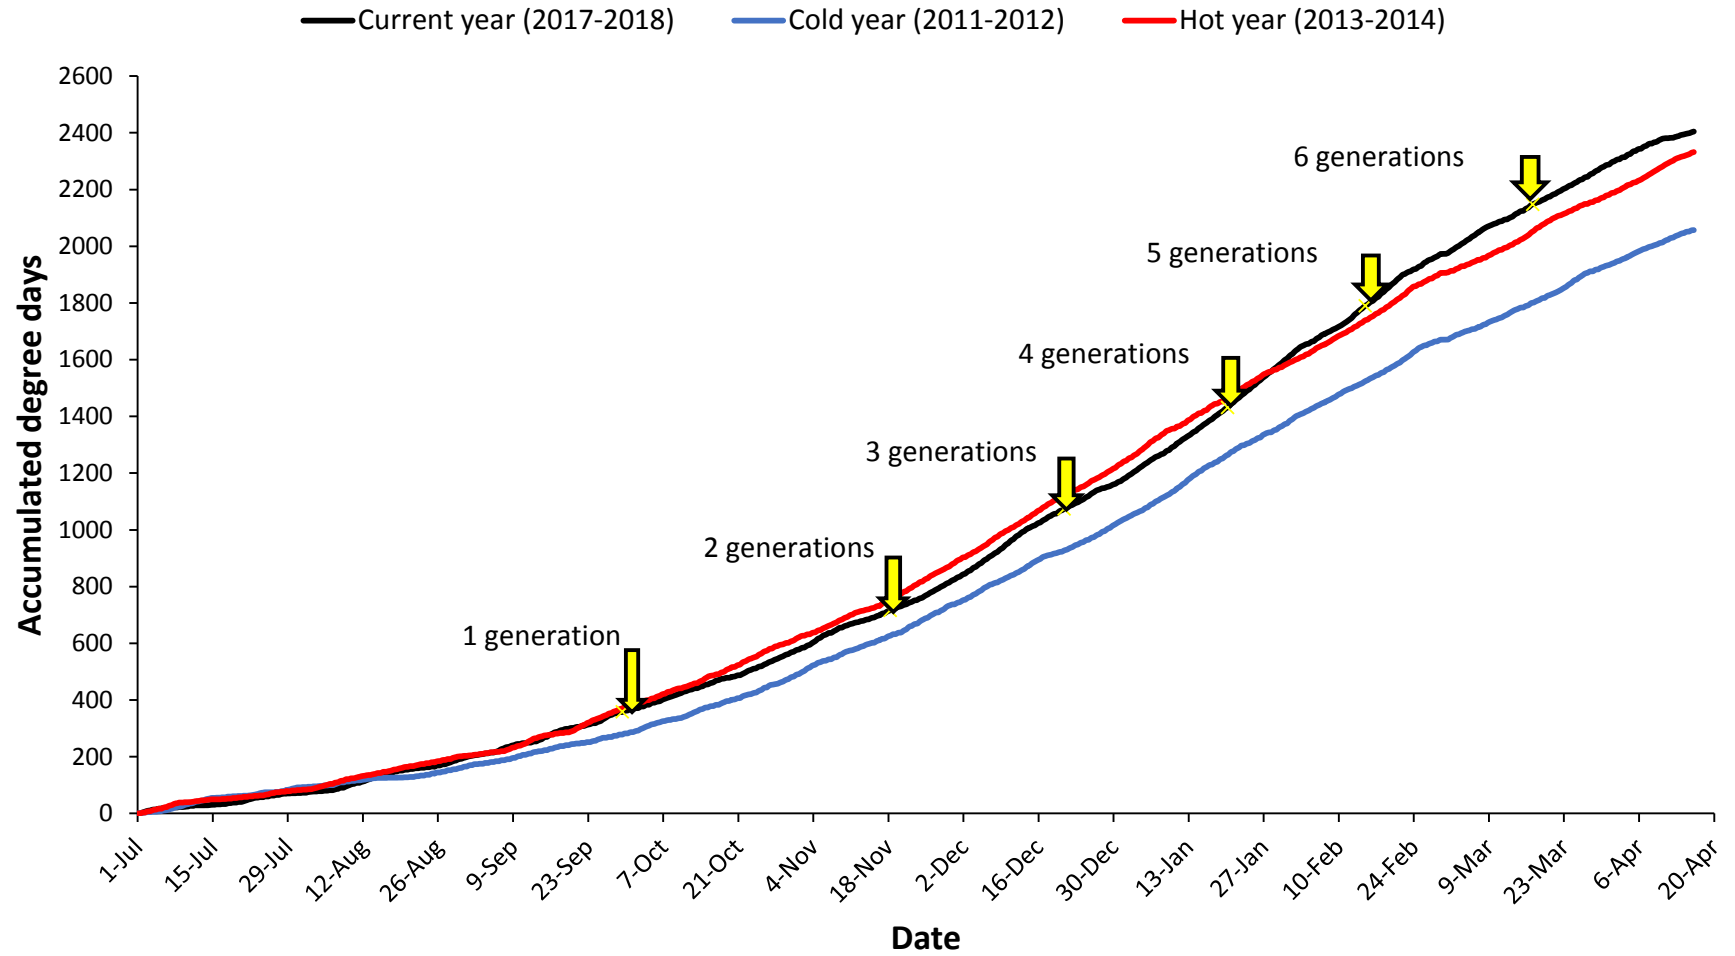

Pukekohe

Hawke's Bay

Matamata

Manawatu

— Current year (2017-2018) — Cold year (2006-2007) — Hot year (2007-2008)

Mid Canterbury

— Current year (2017-2018) — Cold year (2016-2017) — Hot year (2010-2011)

South Canterbury