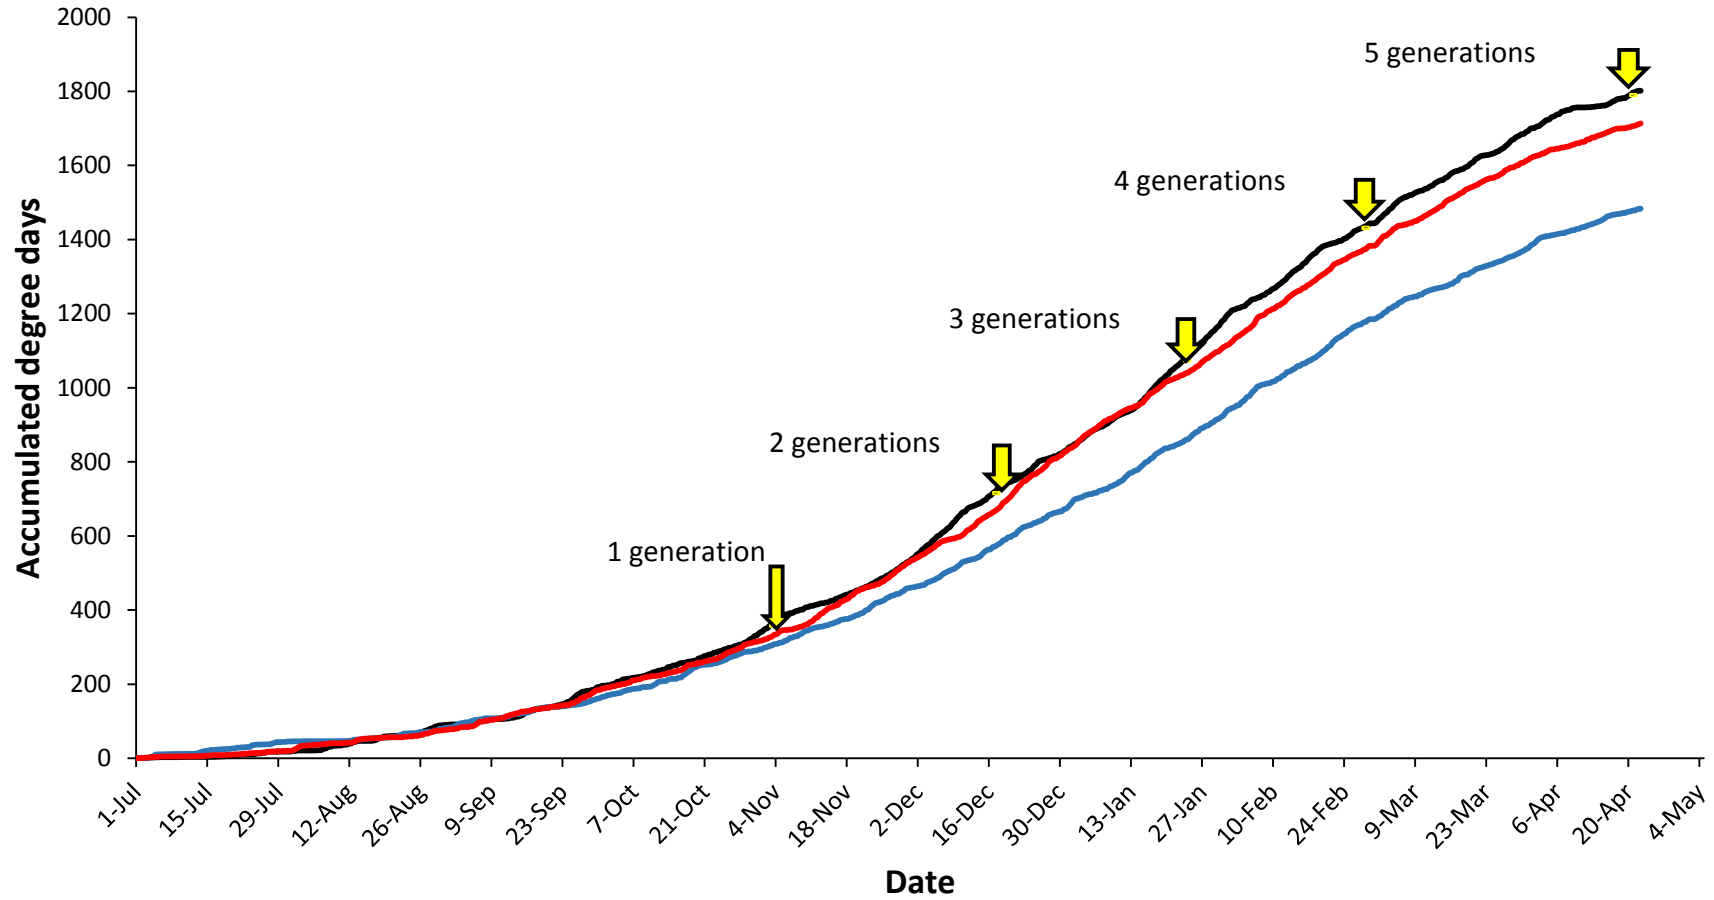

Pukekohe

— Current year (2017-2018) — Cold year (2009-2010) — Hot year (2007-2008)

Hawke's Bay

Matamata

Manawatu

— Current year (2017-2018) — Cold year (2006-2007) — Hot year (2007-2008)

Mid Canterbury

— Current year (2017-2018) — Cold year (2016-2017) — Hot year (2010-2011)

South Canterbury