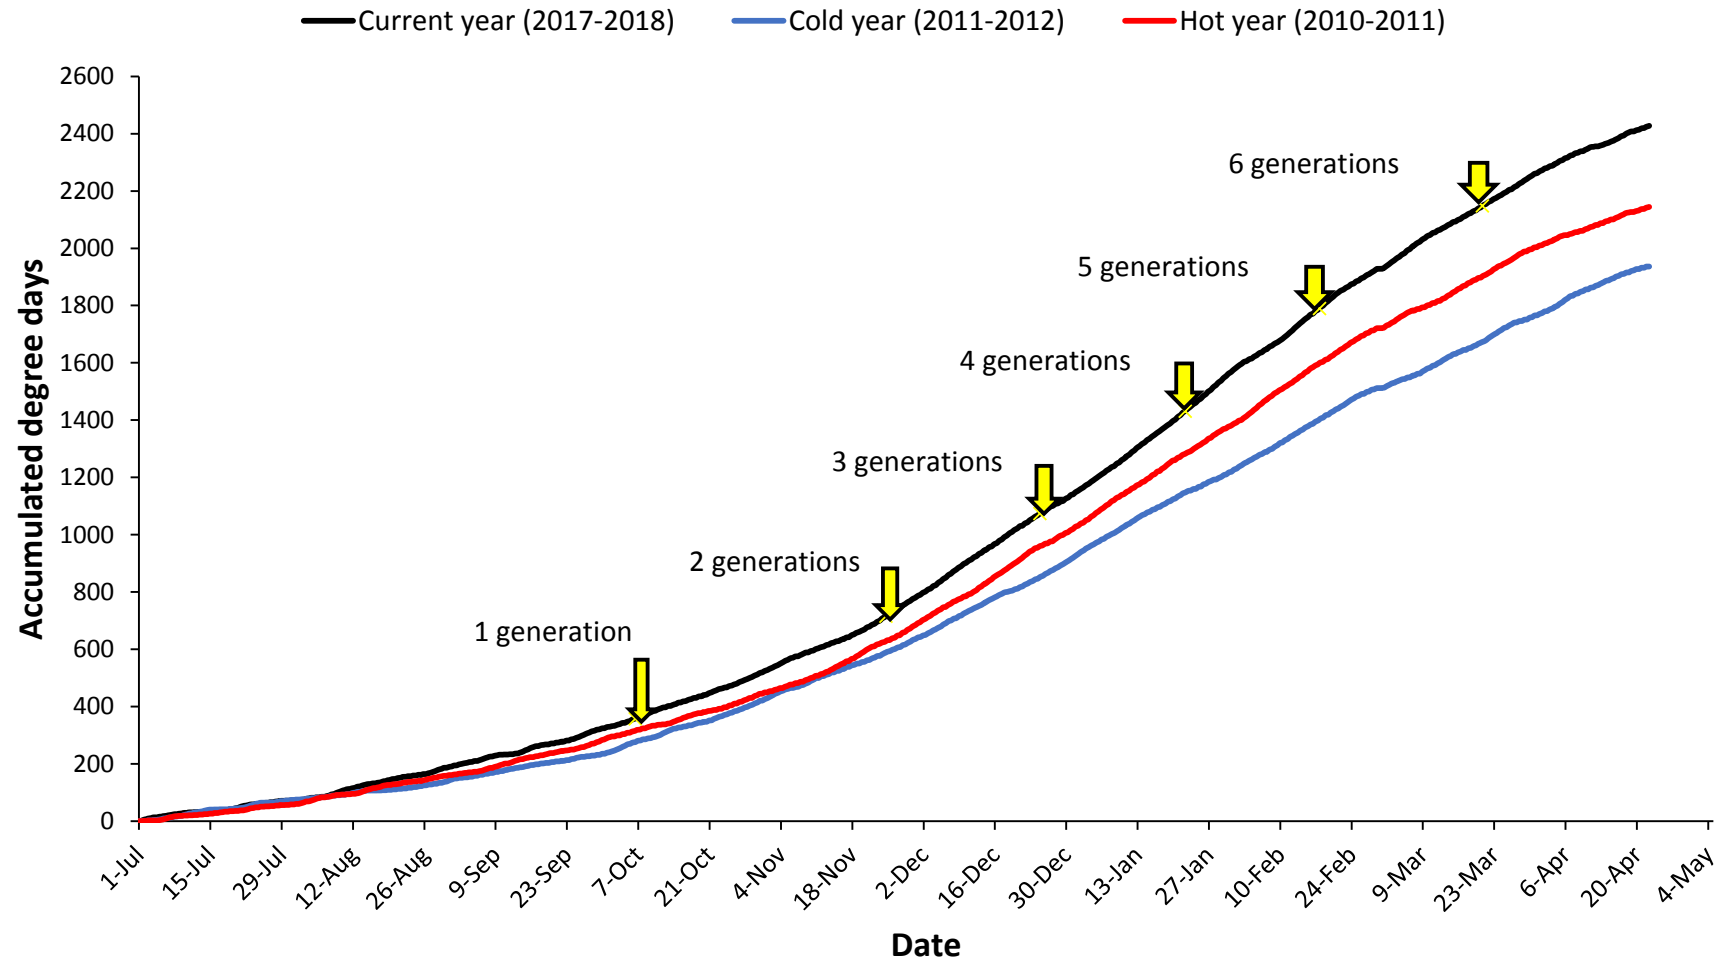

Pukekohe

— Current year (2017-2018) — Cold year (2009-2010) — Hot year (2007-2008)

Hawke's Bay

Matamata

Manawatu

— Current year (2017-2018) — Cold year (2006-2007) — Hot year (2007-2008)

Mid Canterbury

— Current year (2017-2018) — Cold year (2016-2017) — Hot year (2010-2011)