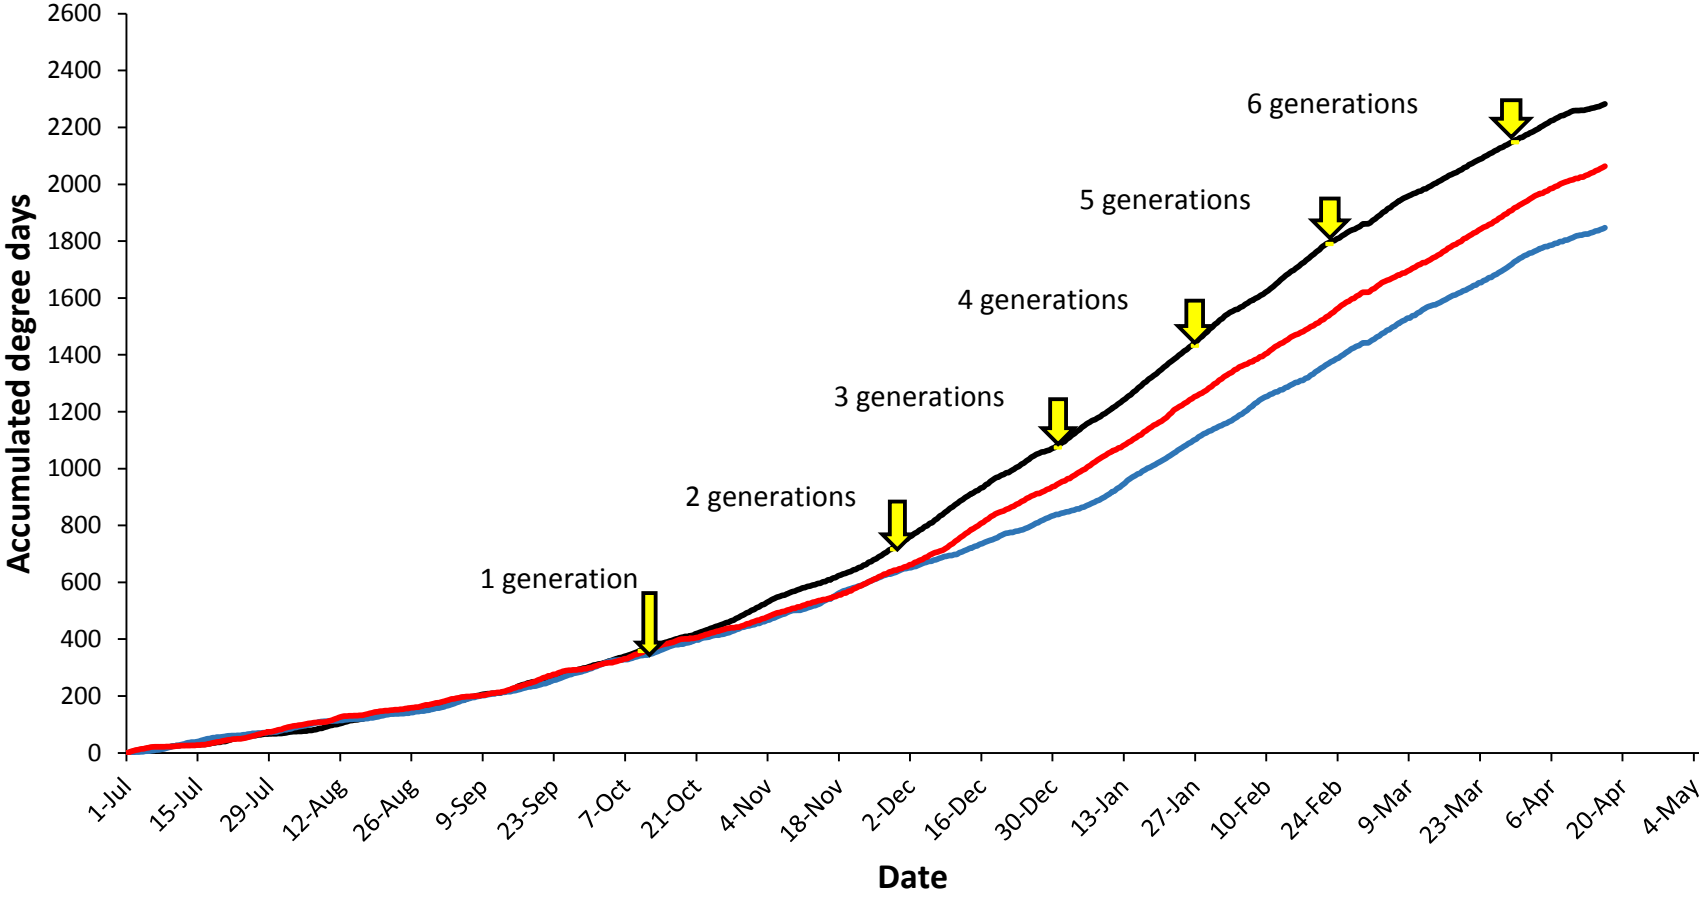

Pukekohe

— Current year (2017-2018) — Cold year (2009-2010) — Hot year (2007-2008)

Hawke's Bay

Matamata

Manawatu

— Current year (2017-2018) — Cold year (2006-2007) — Hot year (2007-2008)

Mid Canterbury

— Current year (2017-2018) — Cold year (2016-2017) — Hot year (2010-2011)

South Canterbury