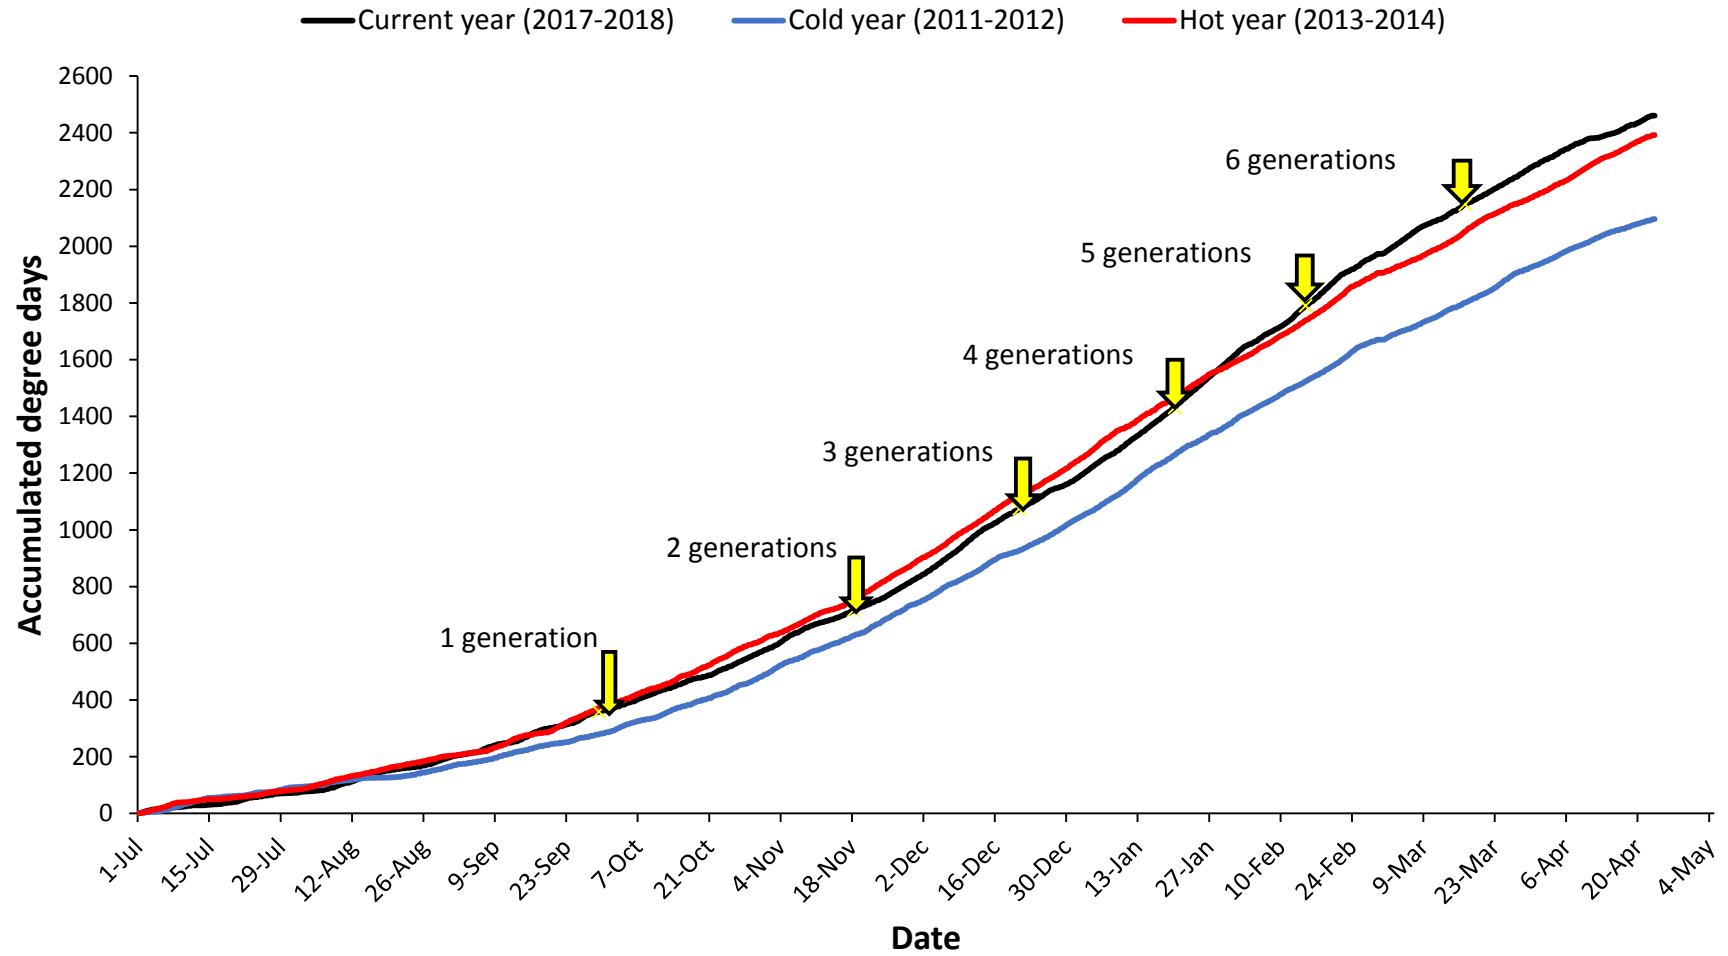

Pukekohe

— Current year (2017-2018) — Cold year (2009-2010) — Hot year (2007-2008)

Hawke's Bay

Matamata

Manawatu

— Current year (2017-2018) — Cold year (2006-2007) — Hot year (2007-2008)

Mid Canterbury

— Current year (2017-2018) — Cold year (2016-2017) — Hot year (2010-2011)