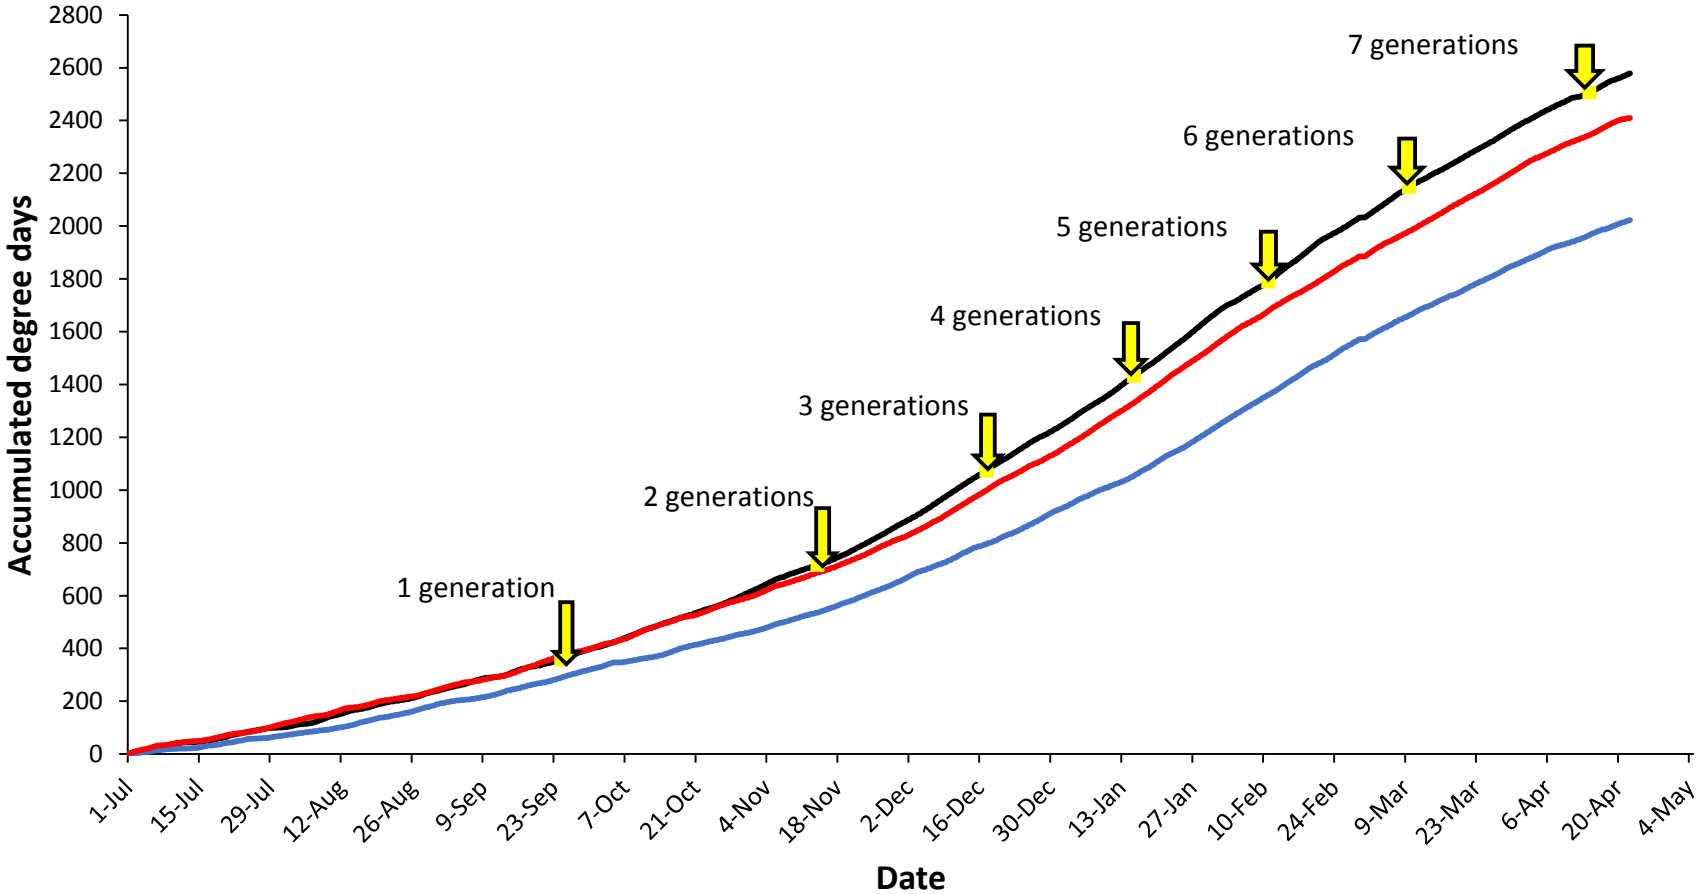

Pukekohe

— Current year (2017-2018) — Cold year (2009-2010) — Hot year (2007-2008)

Hawke's Bay

Matamata

Manawatu

— Current year (2017-2018) — Cold year (2006-2007) — Hot year (2007-2008)

Mid Canterbury

— Current year (2017-2018) — Cold year (2016-2017) — Hot year (2010-2011)

South Canterbury