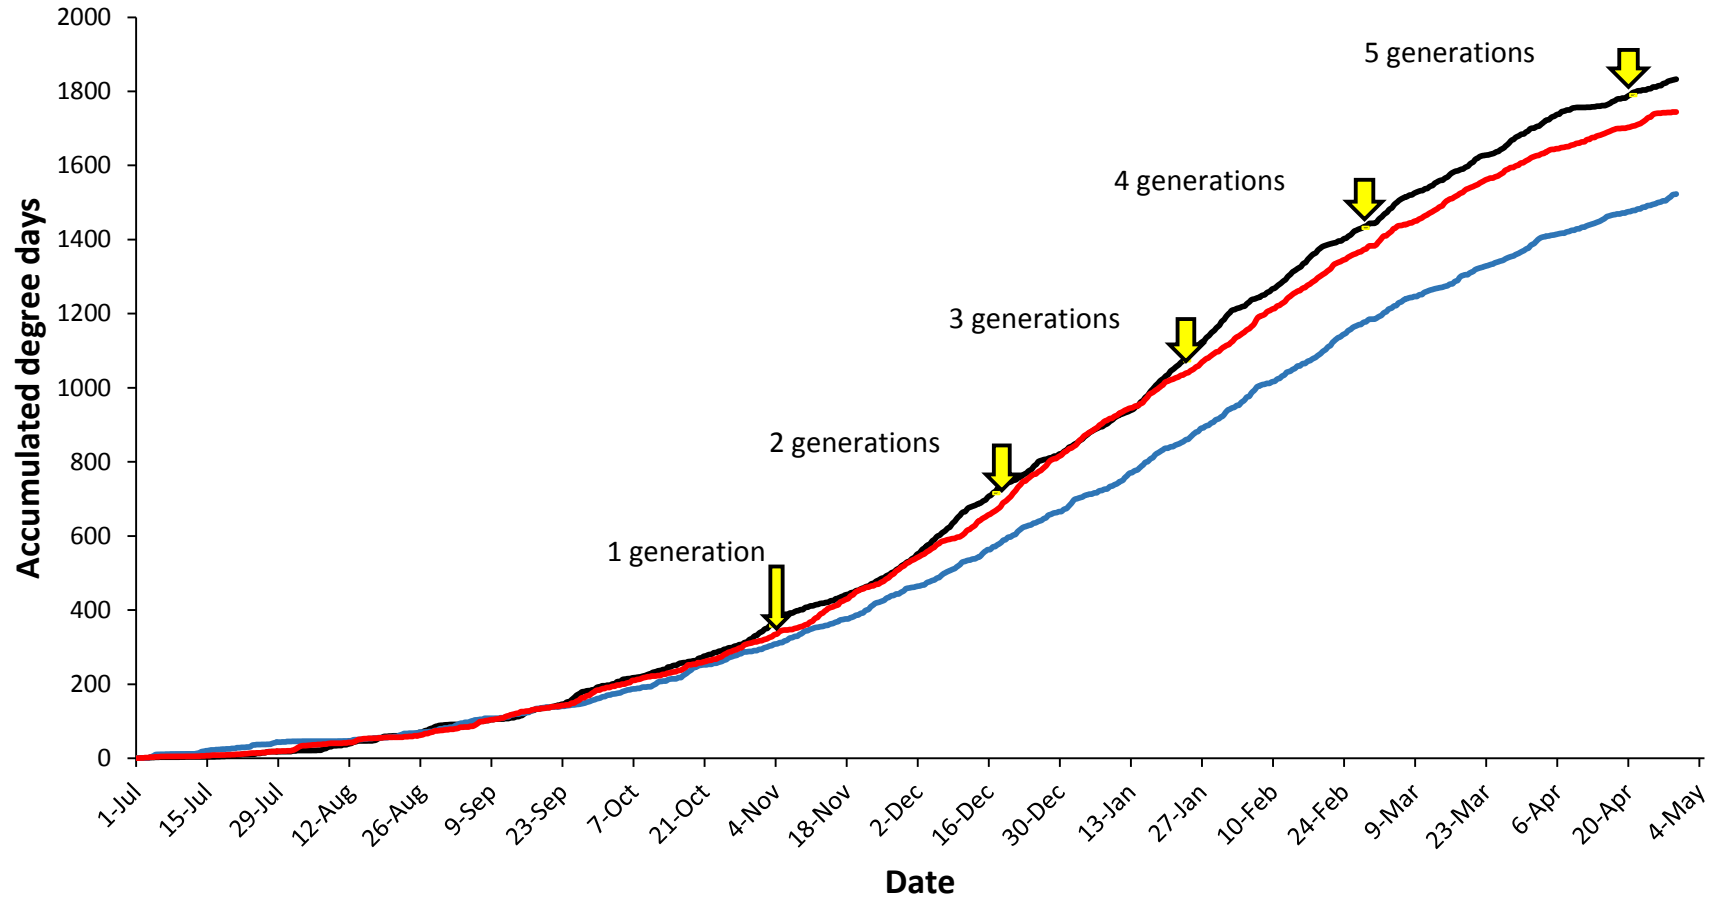

Pukekohe

— Current year (2017-2018) — Cold year (2009-2010) — Hot year (2007-2008)

Hawke's Bay

Matamata

Manawatu

— Current year (2017-2018) — Cold year (2006-2007) — Hot year (2007-2008)

Mid Canterbury

— Current year (2017-2018) — Cold year (2016-2017) — Hot year (2010-2011)

South Canterbury