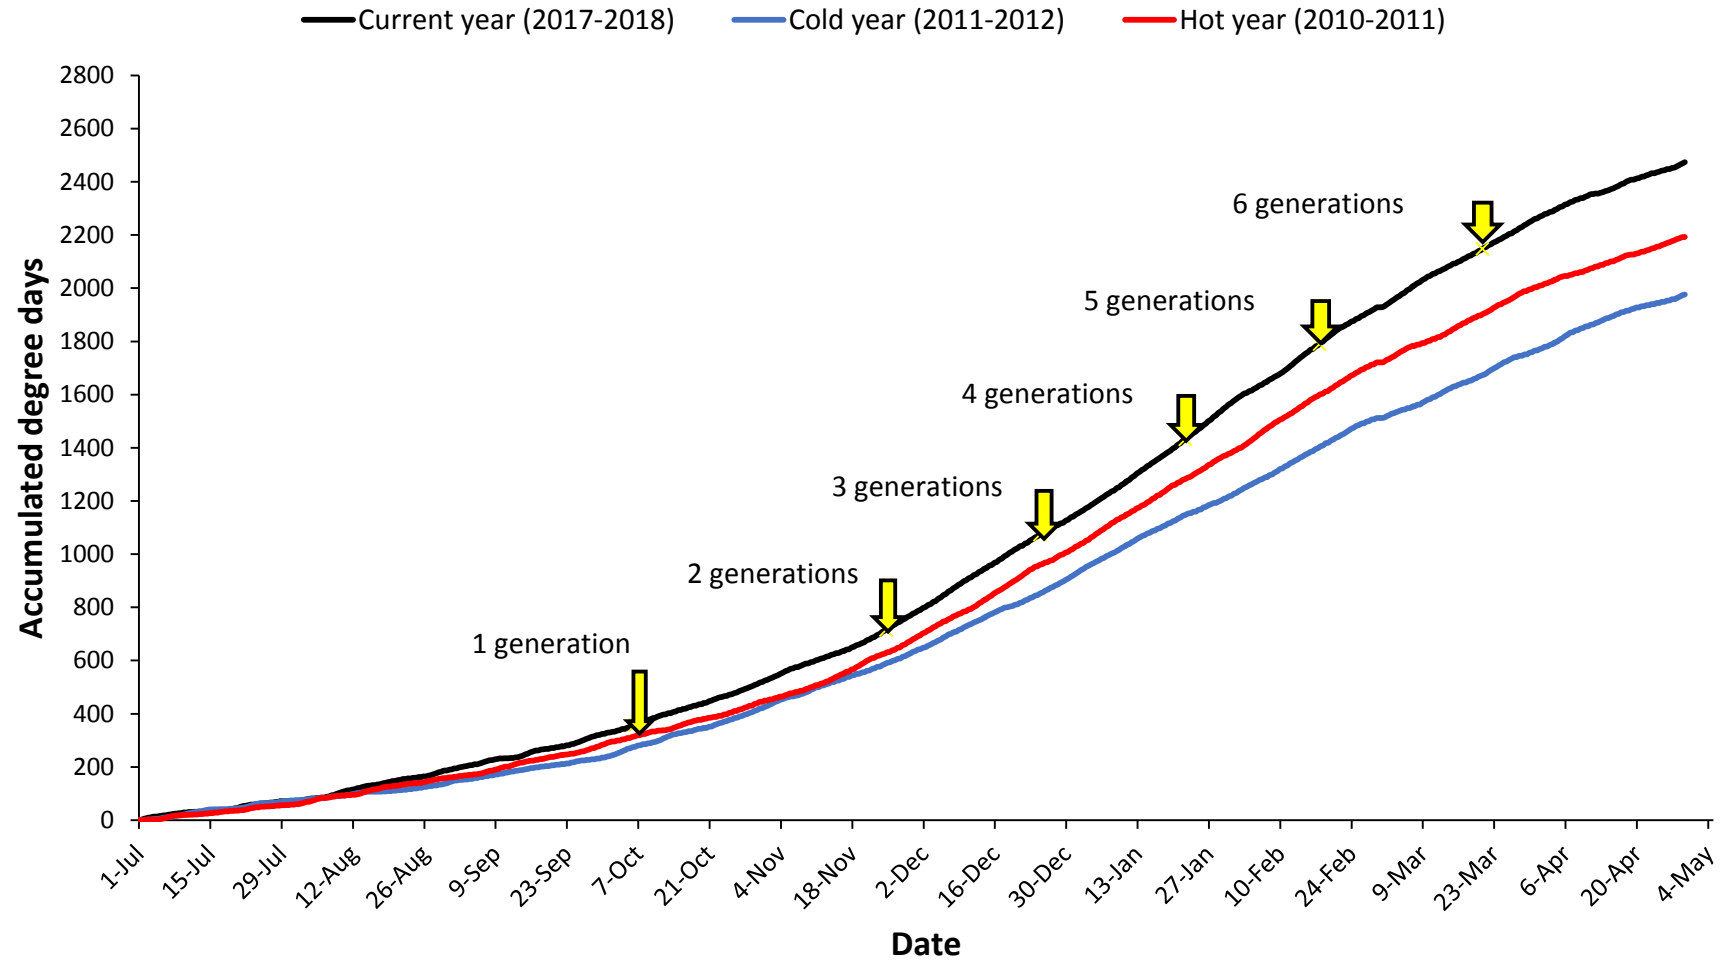

Pukekohe

— Current year (2017-2018) — Cold year (2009-2010) — Hot year (2007-2008)

Hawke's Bay

Matamata

Manawatu

— Current year (2017-2018) — Cold year (2006-2007) — Hot year (2007-2008)

Mid Canterbury

— Current year (2017-2018) — Cold year (2016-2017) — Hot year (2010-2011)