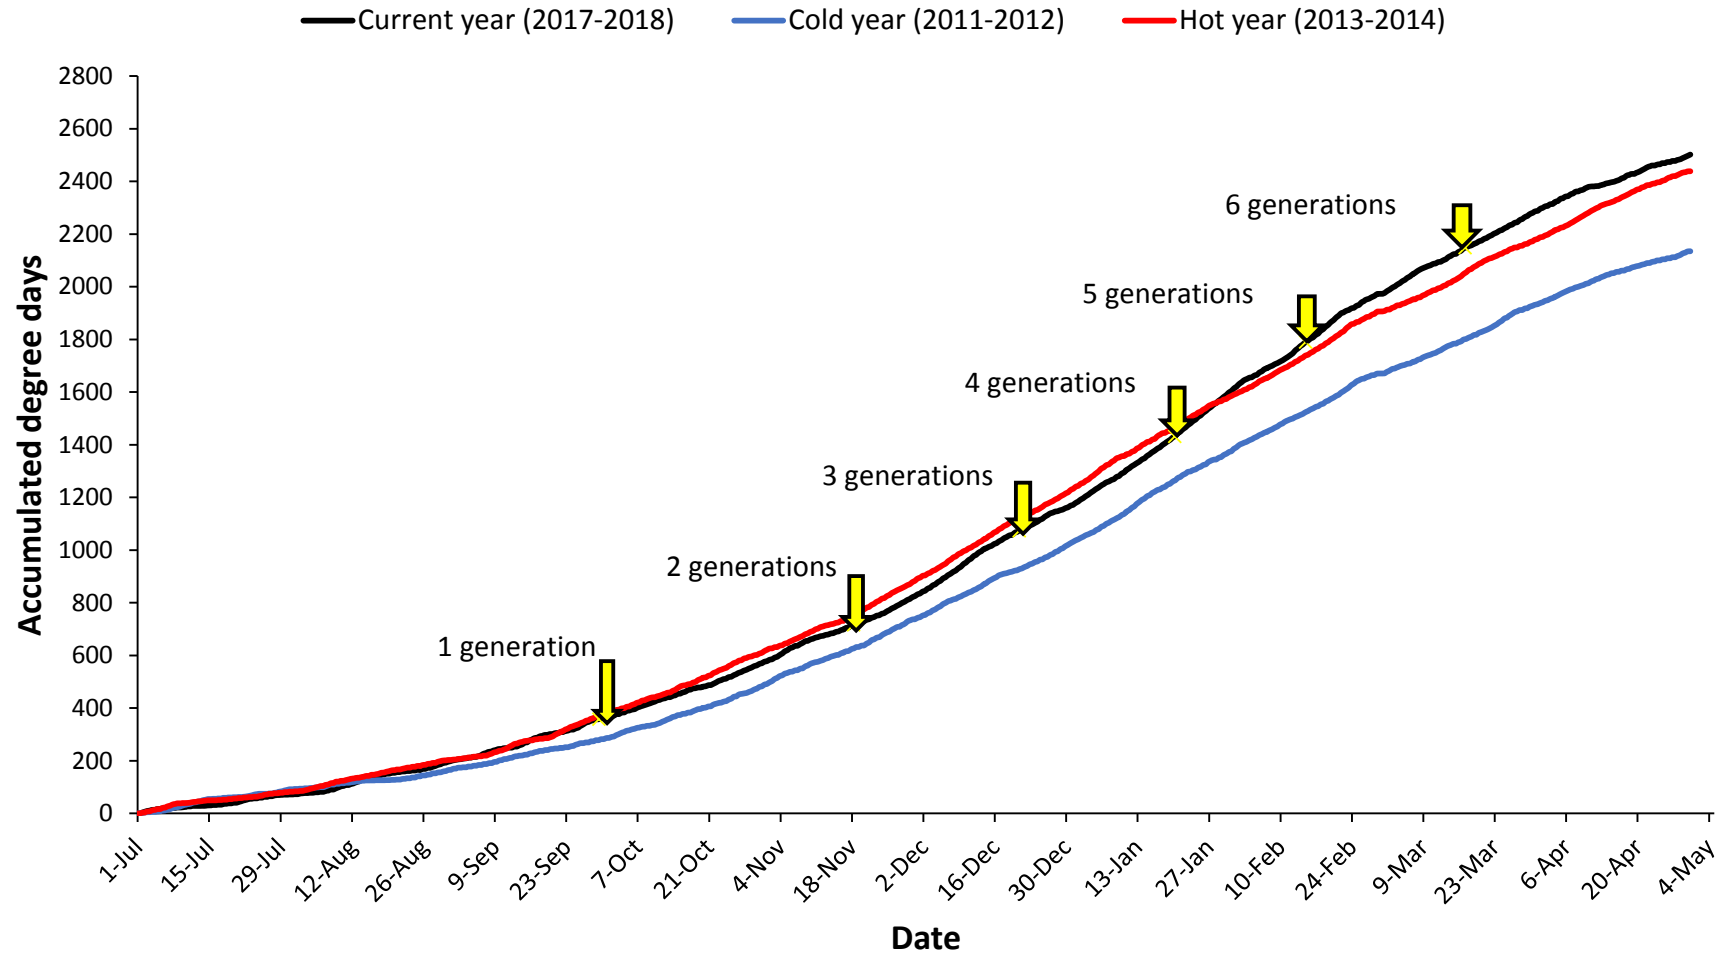

Pukekohe

— Current year (2017-2018) — Cold year (2009-2010) — Hot year (2007-2008)

Hawke's Bay

Matamata

Manawatu

— Current year (2017-2018) — Cold year (2006-2007) — Hot year (2007-2008)

Mid Canterbury

— Current year (2017-2018) — Cold year (2016-2017) — Hot year (2010-2011)