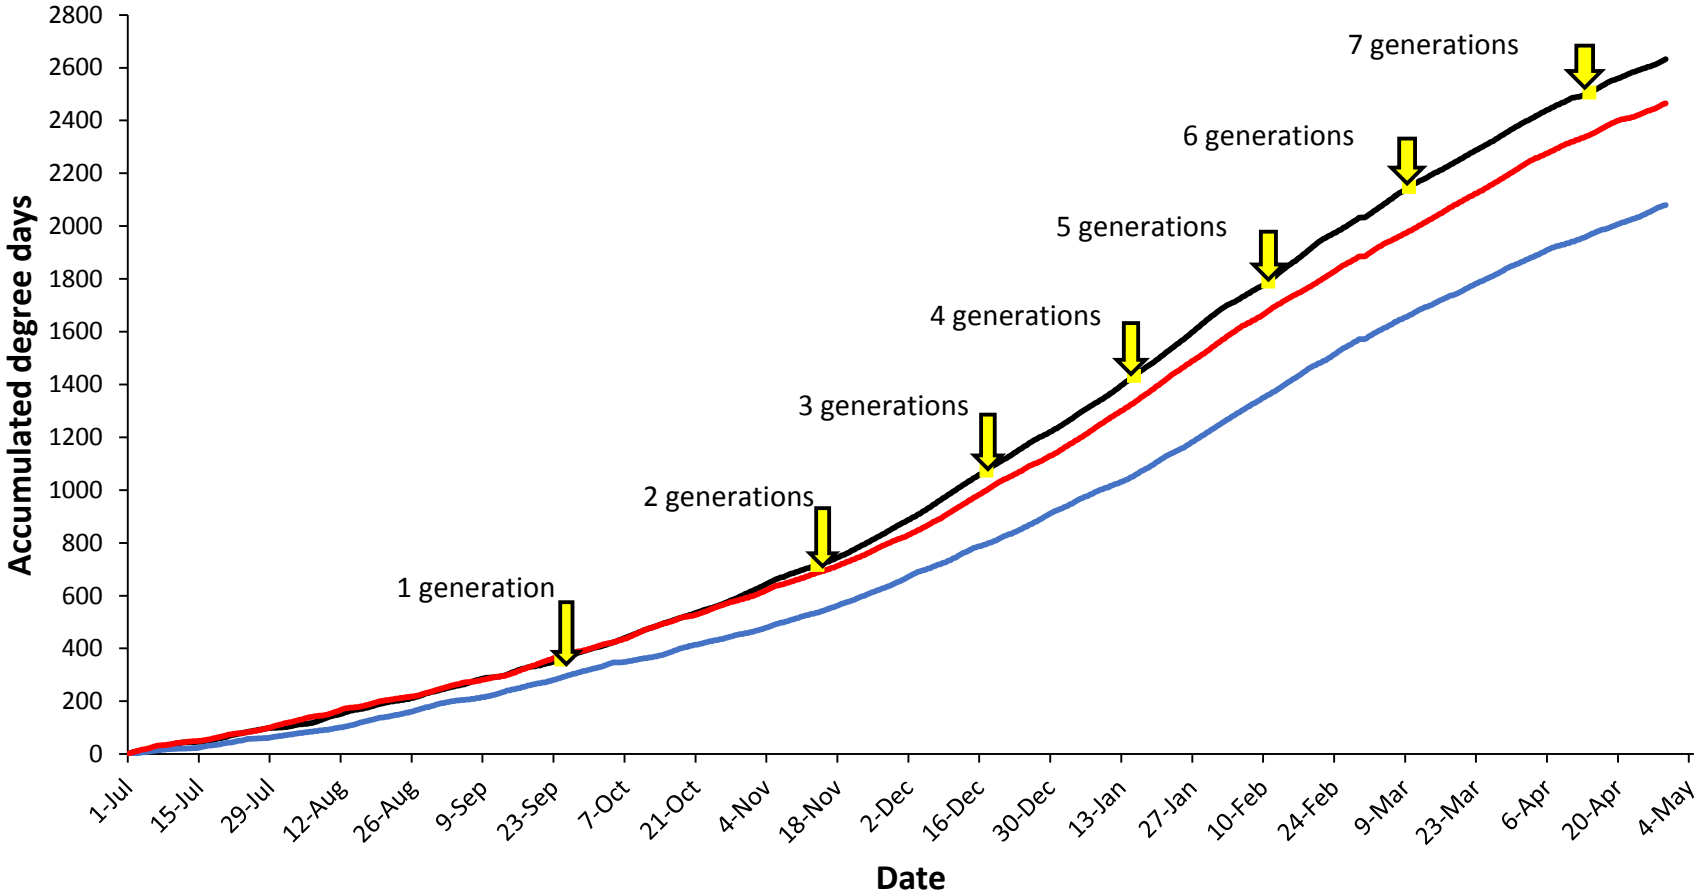

Pukekohe

— Current year (2017-2018) — Cold year (2009-2010) — Hot year (2007-2008)

Hawke's Bay

Matamata

Manawatu

— Current year (2017-2018) — Cold year (2006-2007) — Hot year (2007-2008)

Mid Canterbury

— Current year (2017-2018) — Cold year (2016-2017) — Hot year (2010-2011)

South Canterbury