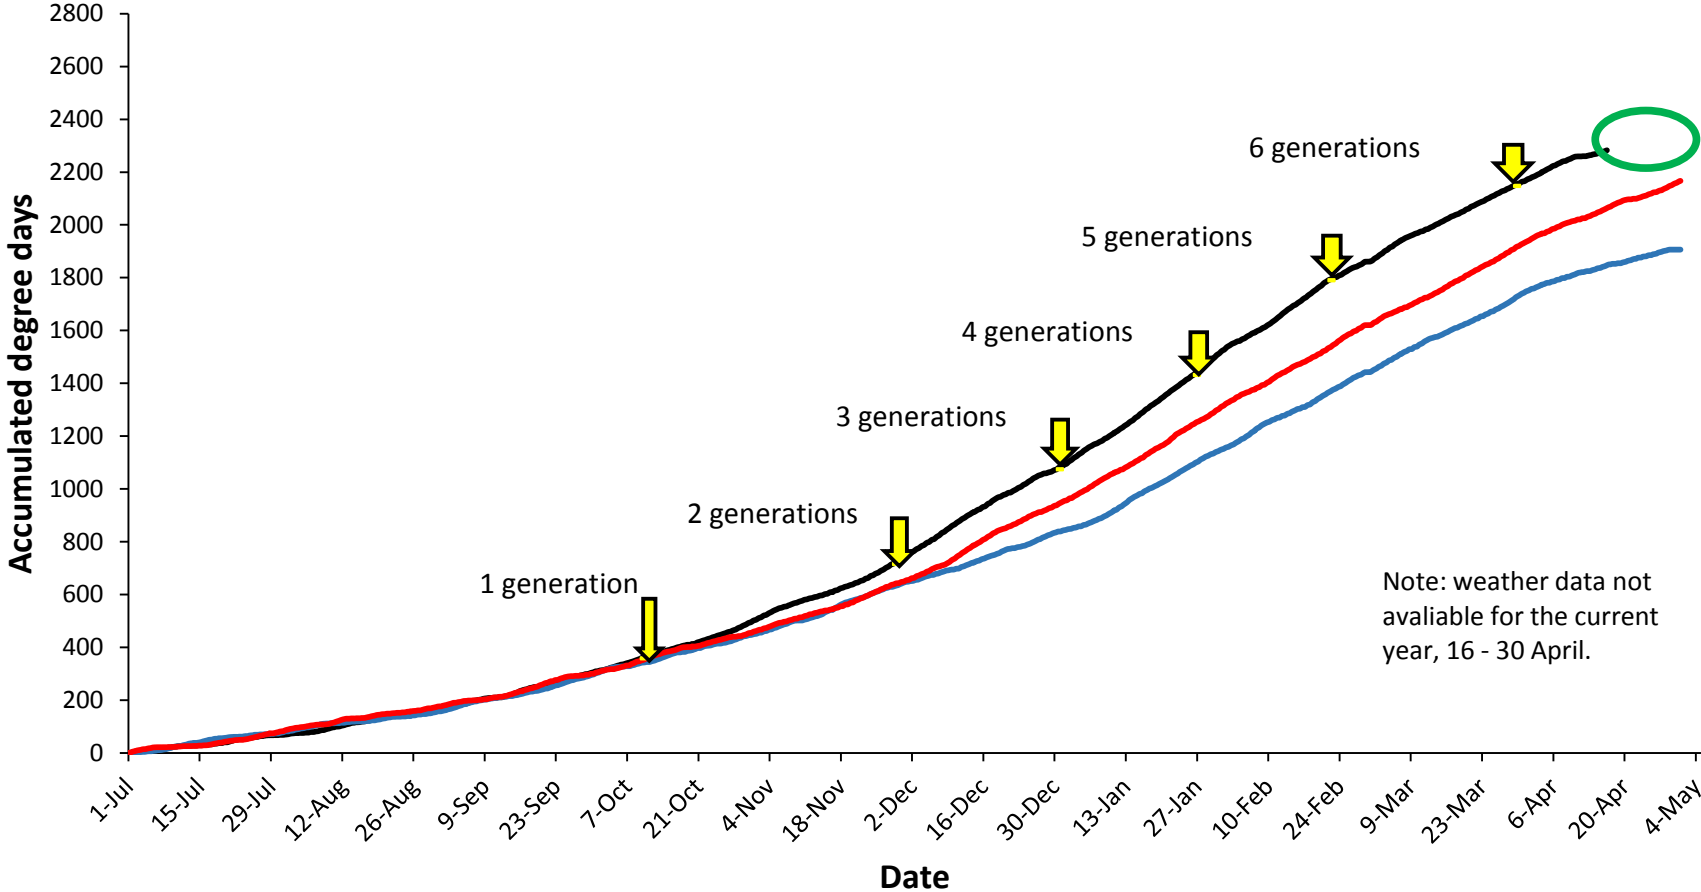

Pukekohe

— Current year (2017-2018) — Cold year (2009-2010) — Hot year (2007-2008)

Hawke's Bay

Matamata

Manawatu

— Current year (2017-2018) — Cold year (2006-2007) — Hot year (2007-2008)

Mid Canterbury

— Current year (2017-2018) — Cold year (2016-2017) — Hot year (2010-2011)

South Canterbury