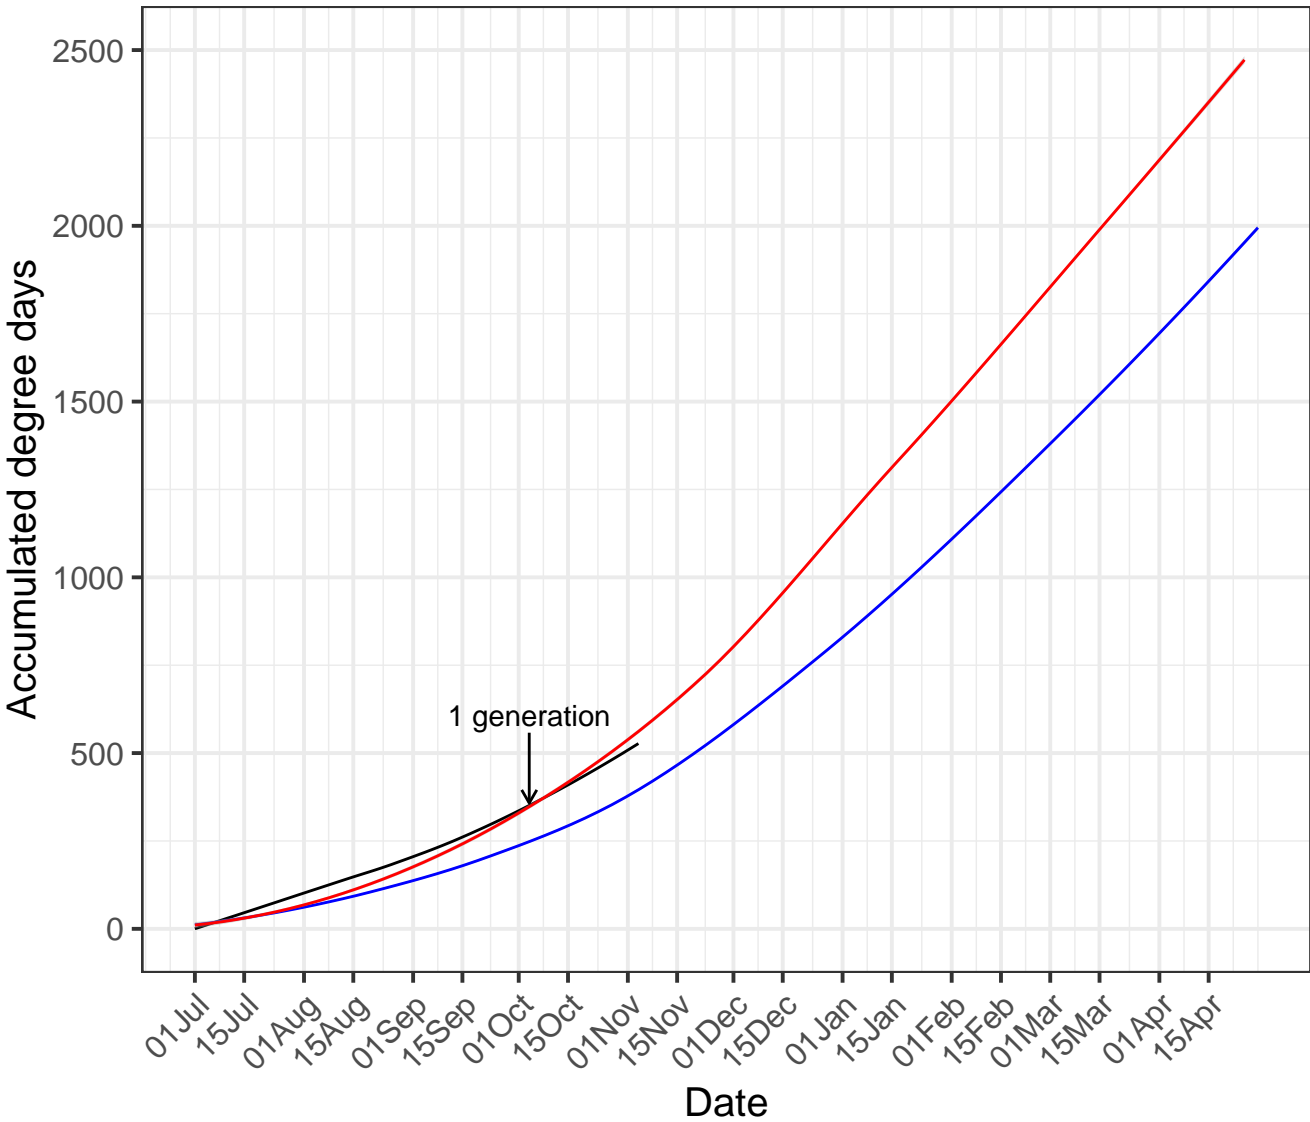

Pukekohe

— Current year — Cold year — Hot year

Matamata

— Current year — Cold year — Hot year

Manawatu

— Current year — Cold year — Hot year

Hawke's Bay

— Current year — Cold year — Hot year

Mid Canterbury

— Current year — Cold year — Hot year

South Canterbury

— Current year — Cold year — Hot year