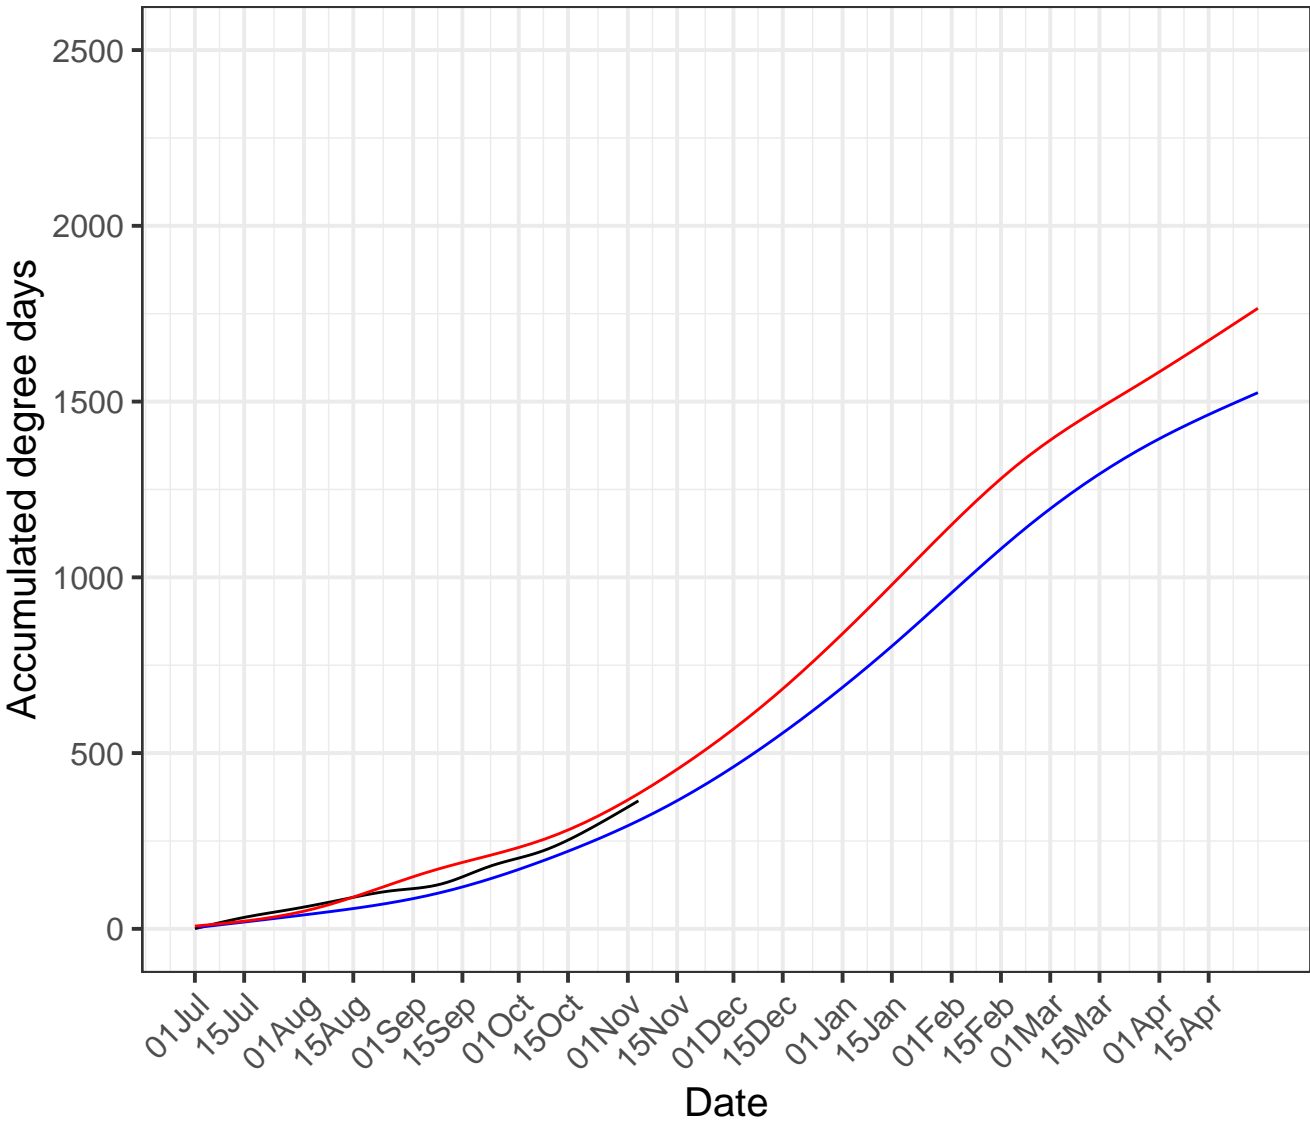

Pukekohe

— Current year — Cold year — Hot year

Matamata

— Current year — Cold year — Hot year

Manawatu

— Current year — Cold year — Hot year

Hawke's Bay

— Current year — Cold year — Hot year

Mid Canterbury

— Current year — Cold year — Hot year

South Canterbury

— Current year — Cold year — Hot year