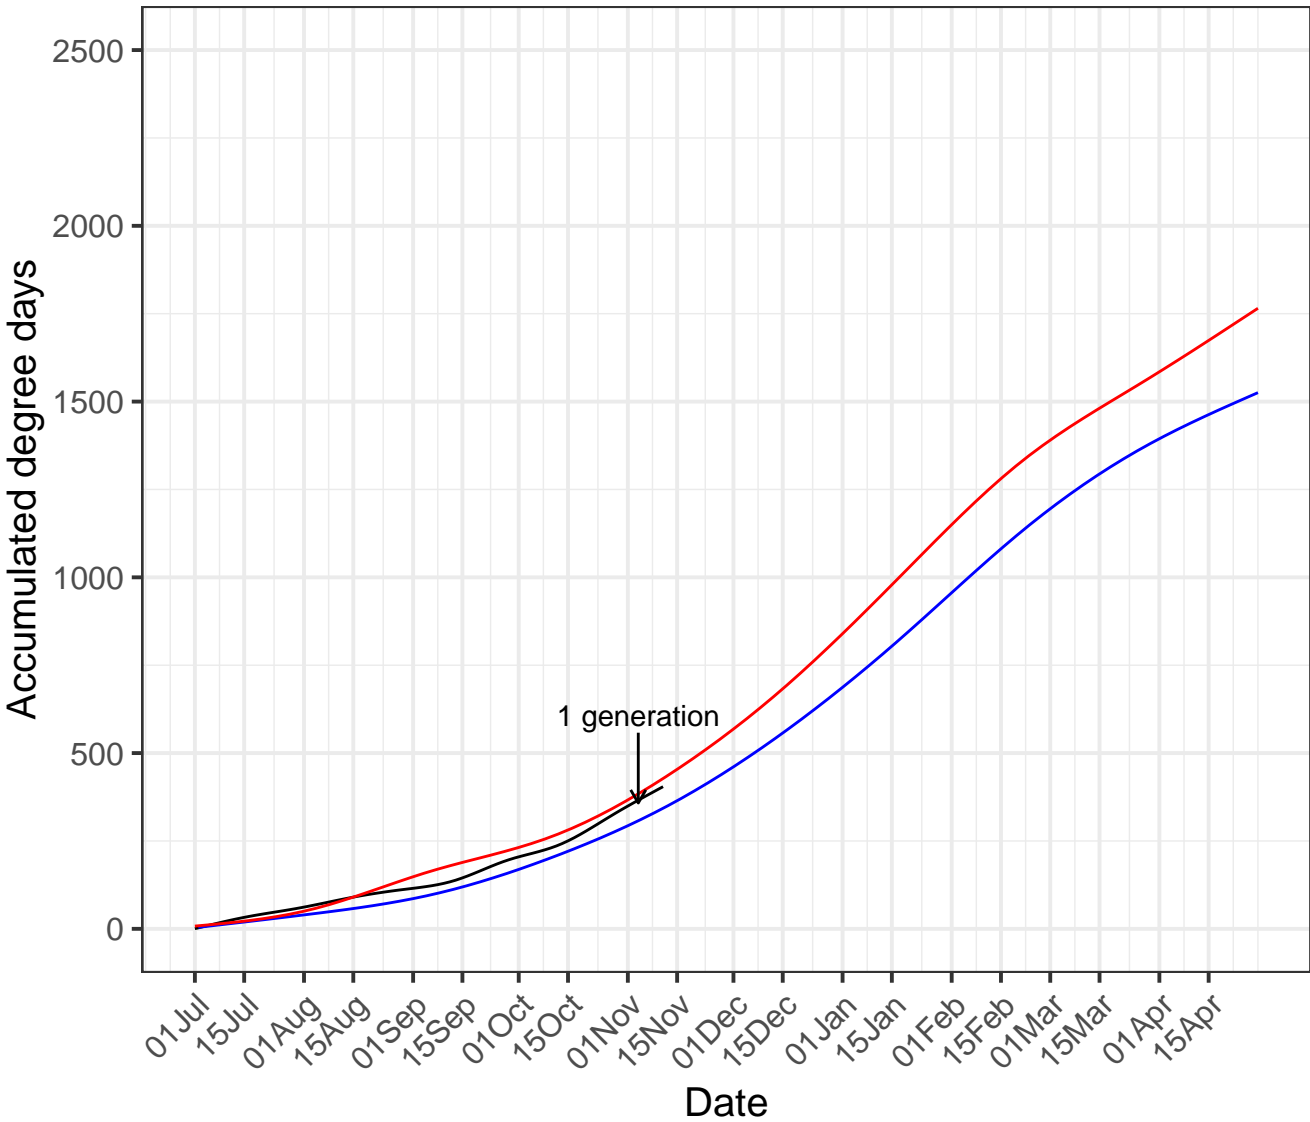

Pukekohe

— Current year — Cold year — Hot year

Matamata

— Current year — Cold year — Hot year

Manawatu

— Current year — Cold year — Hot year

Hawke's Bay

— Current year — Cold year — Hot year

Mid Canterbury

— Current year — Cold year — Hot year

South Canterbury

— Current year — Cold year — Hot year