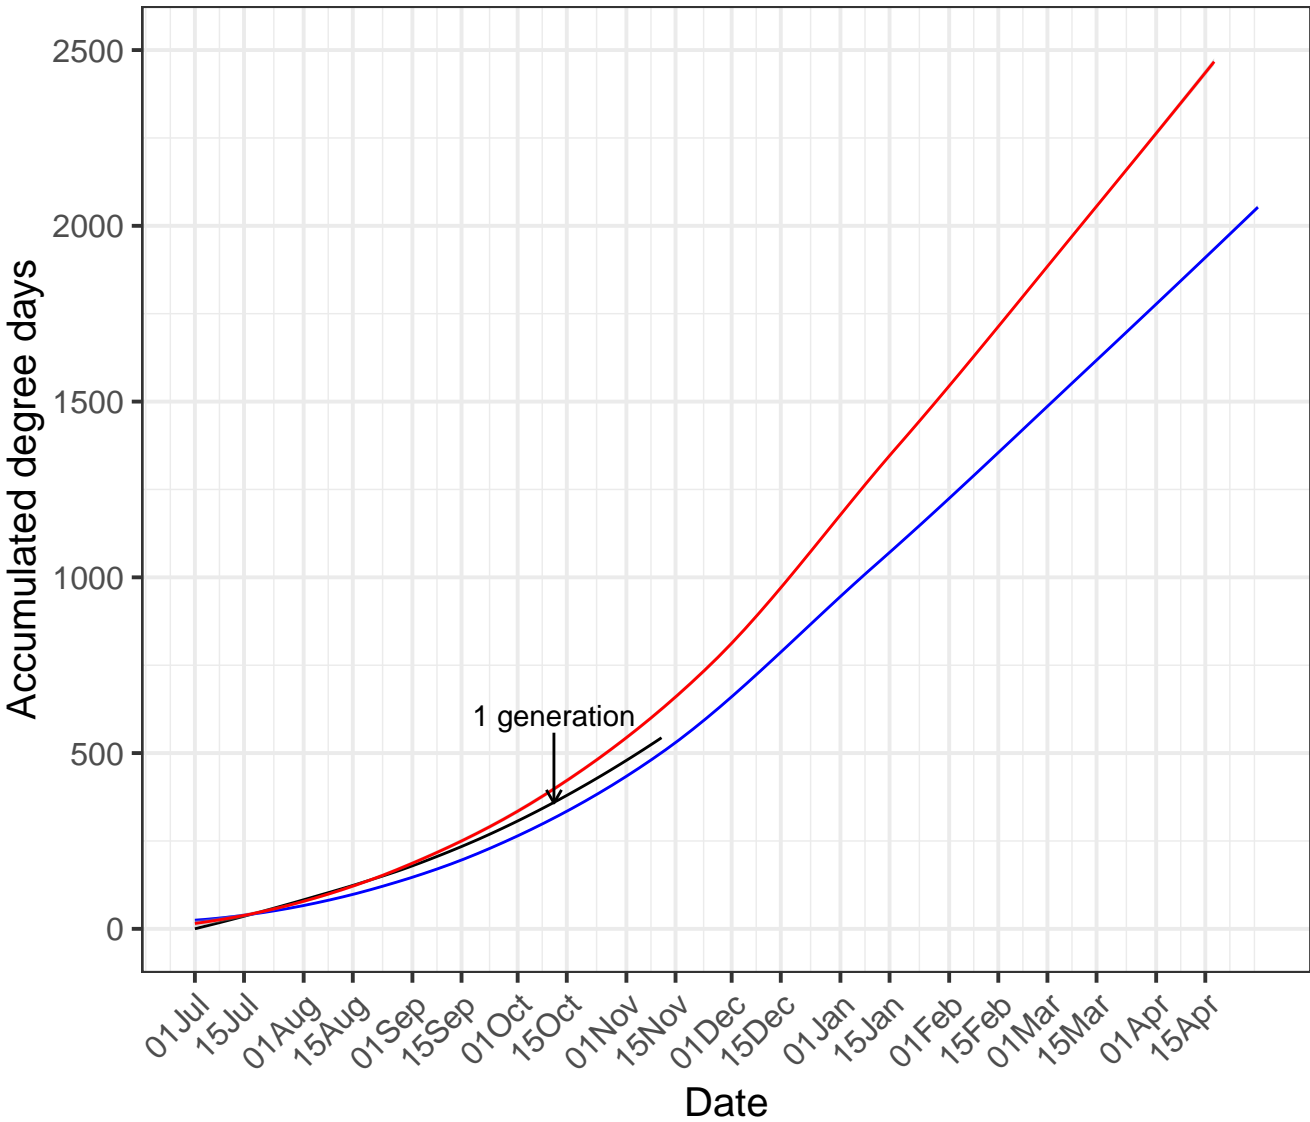

Pukekohe

— Current year — Cold year — Hot year

Matamata

— Current year — Cold year — Hot year

Manawatu

— Current year — Cold year — Hot year

Hawke's Bay

— Current year — Cold year — Hot year

Mid Canterbury

— Current year — Cold year — Hot year

South Canterbury

— Current year — Cold year — Hot year