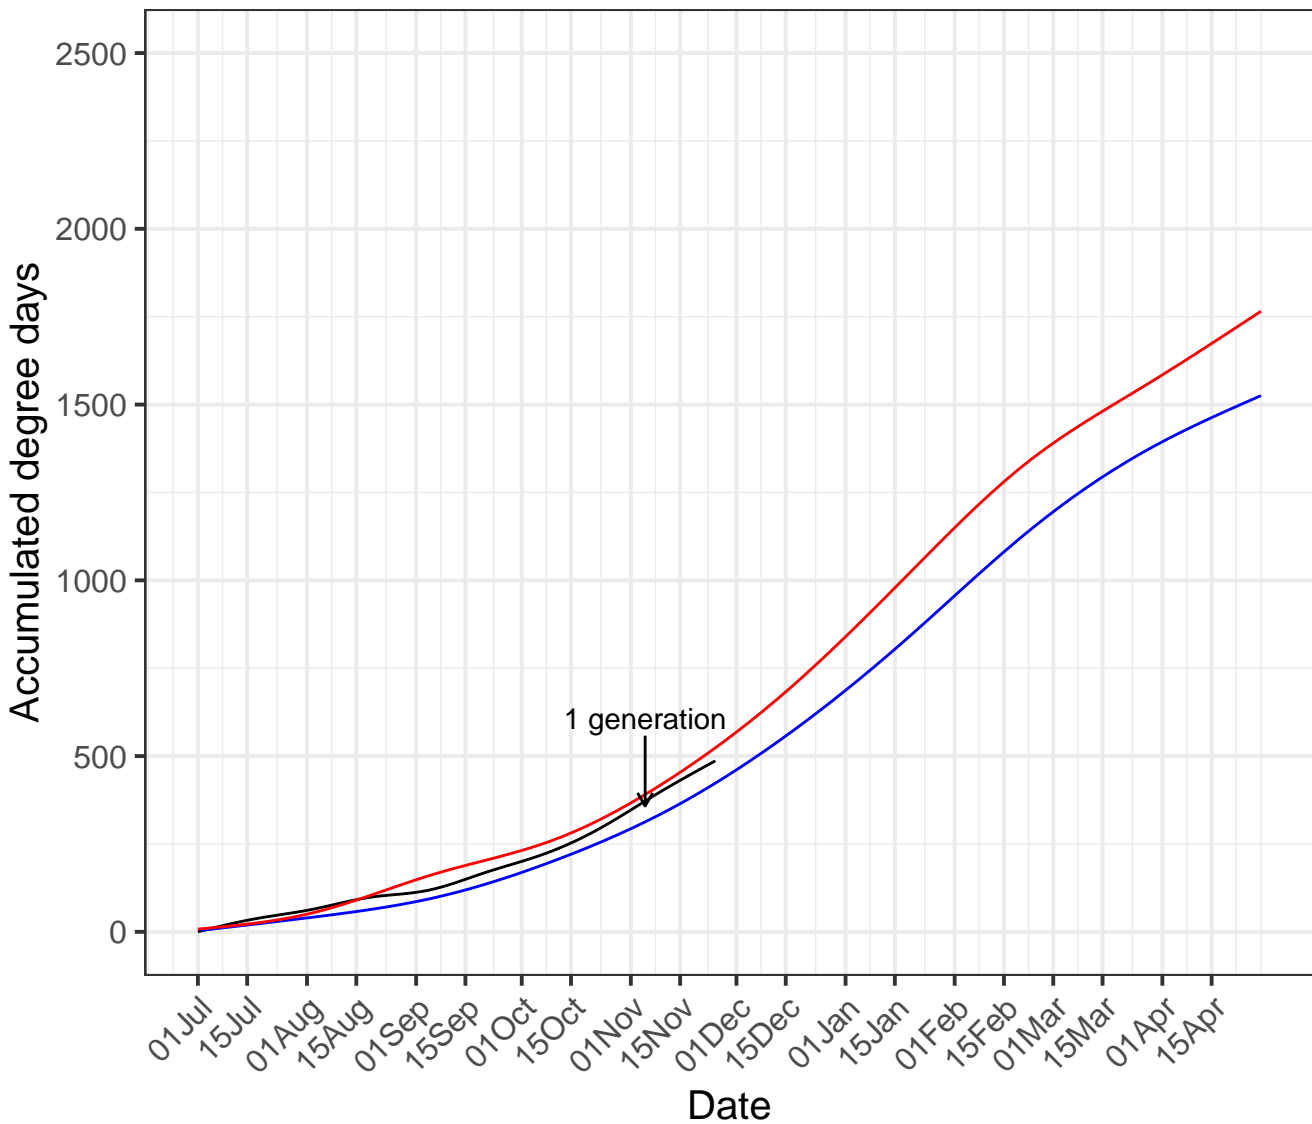

Pukekohe

— Current year — Cold year — Hot year

Matamata

— Current year — Cold year — Hot year

Manawatu

— Current year — Cold year — Hot year

Hawke's Bay

— Current year — Cold year — Hot year

Mid Canterbury

— Current year — Cold year — Hot year

South Canterbury

— Current year — Cold year — Hot year