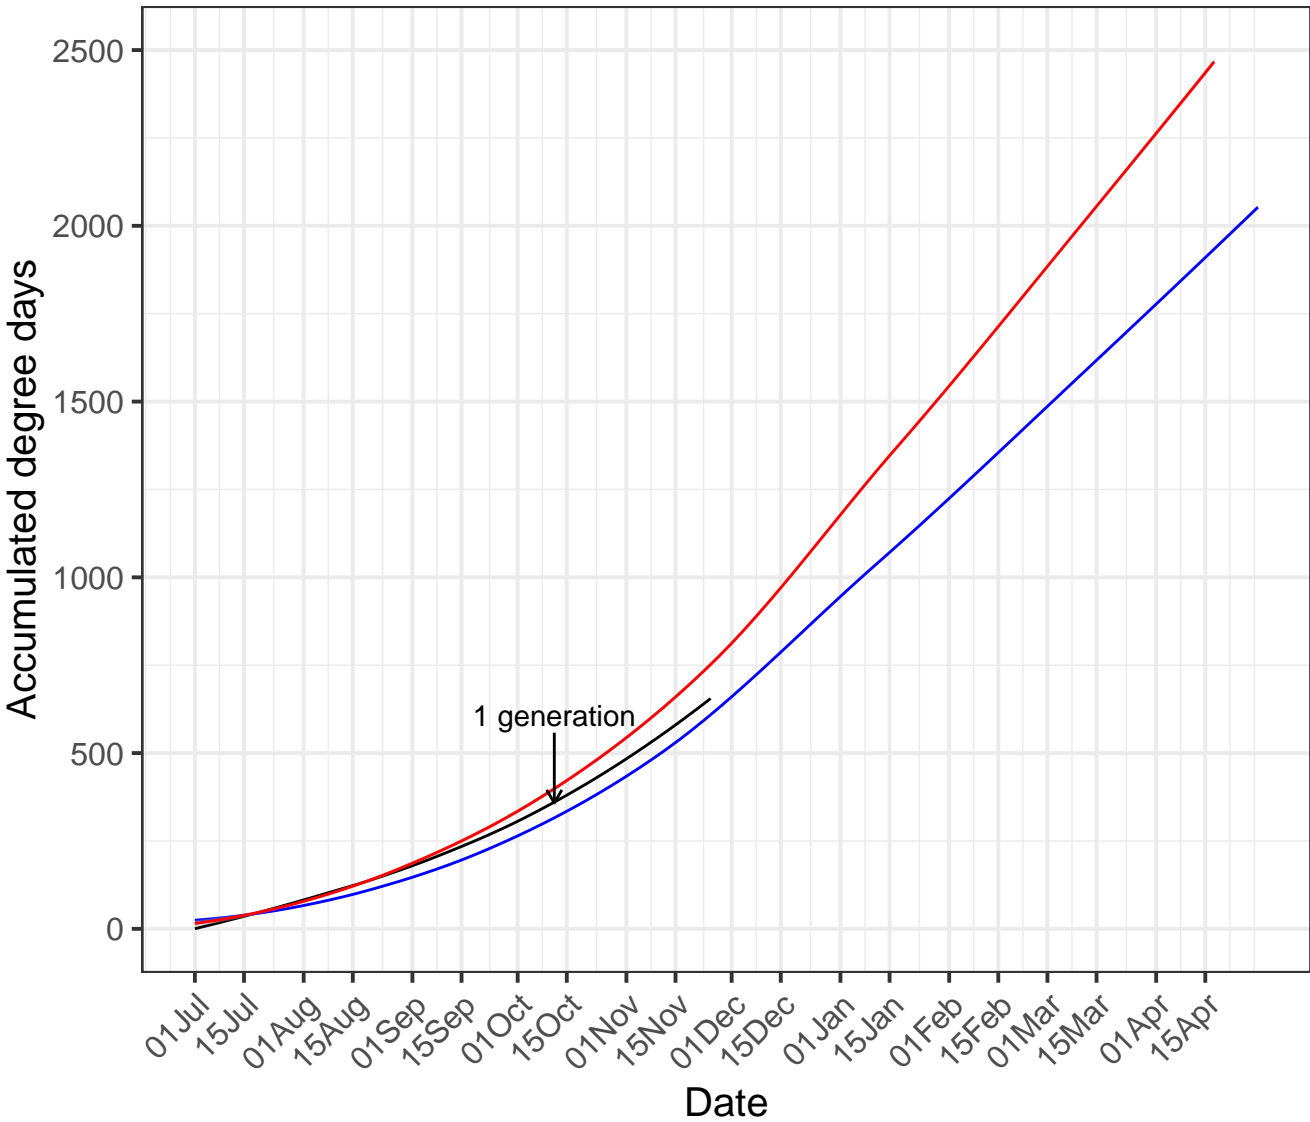

Pukekohe

— Current year — Cold year — Hot year

Matamata

— Current year — Cold year — Hot year

Manawatu

— Current year — Cold year — Hot year

Hawke's Bay

— Current year — Cold year — Hot year

Mid Canterbury

— Current year — Cold year — Hot year

South Canterbury

— Current year — Cold year — Hot year