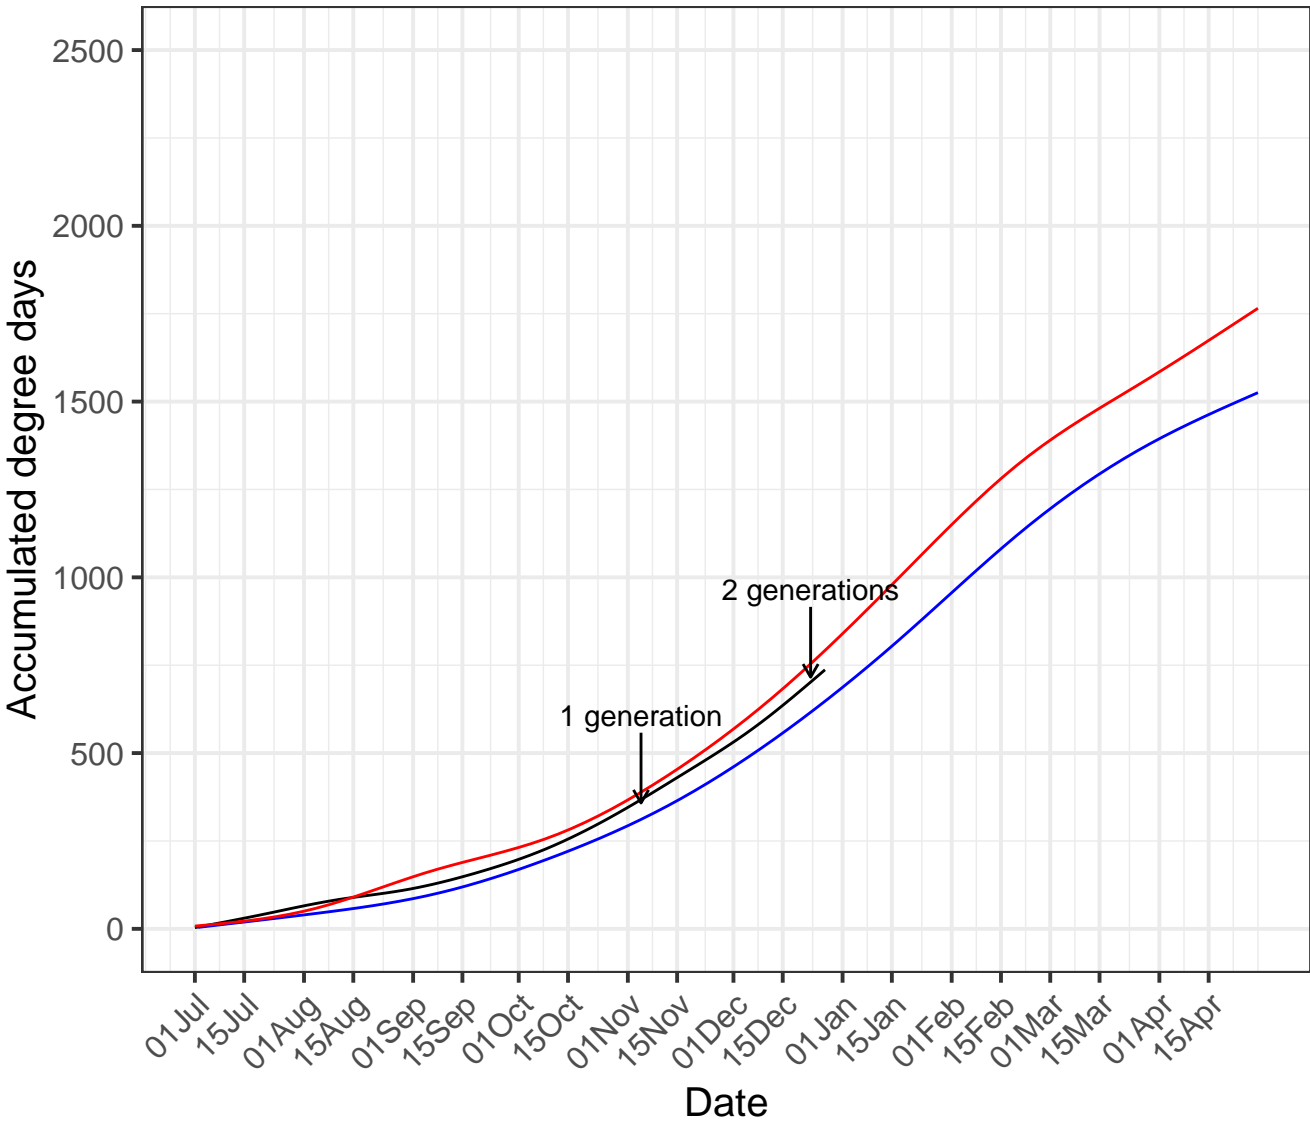

Pukekohe

— Current year — Cold year — Hot year

Matamata

— Current year — Cold year — Hot year

Manawatu

— Current year — Cold year — Hot year

Hawke's Bay

— Current year — Cold year — Hot year

Mid Canterbury

— Current year — Cold year — Hot year

South Canterbury

— Current year — Cold year — Hot year