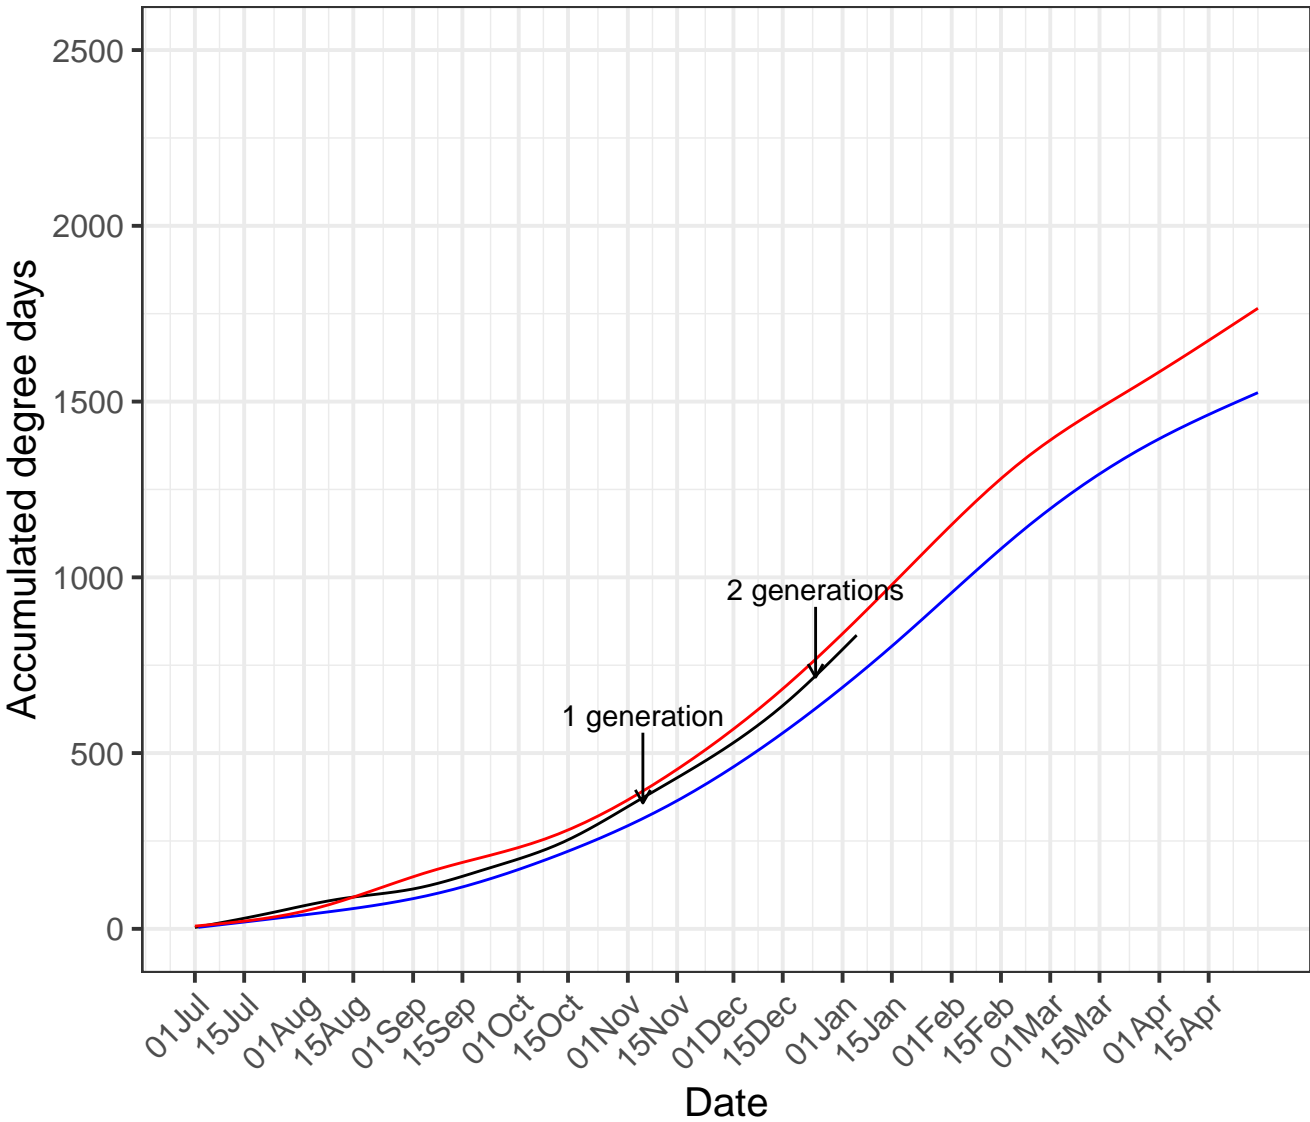

Pukekohe

— Current year — Cold year — Hot year

Matamata

— Current year — Cold year — Hot year

Manawatu

— Current year — Cold year — Hot year

Hawke's Bay

— Current year — Cold year — Hot year

Mid Canterbury

— Current year — Cold year — Hot year

South Canterbury

— Current year — Cold year — Hot year