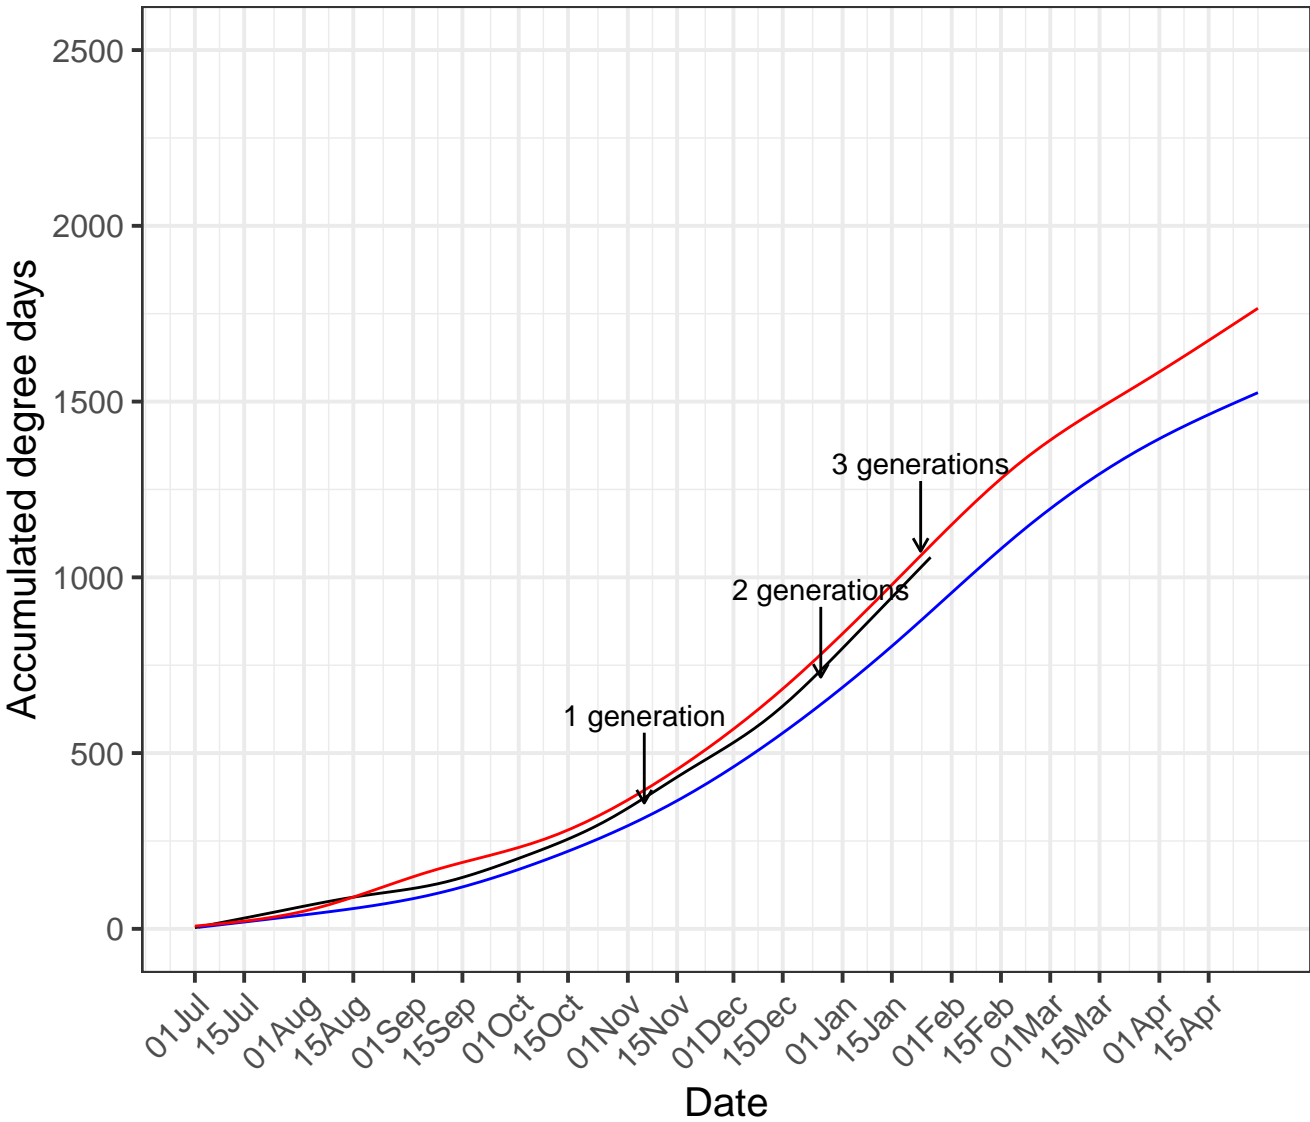

Pukekohe

— Current year — Cold year — Hot year

Matamata

— Current year — Cold year — Hot year

Manawatu

— Current year — Cold year — Hot year

Hawke's Bay

— Current year — Cold year — Hot year

Mid Canterbury

— Current year — Cold year — Hot year

South Canterbury

— Current year — Cold year — Hot year