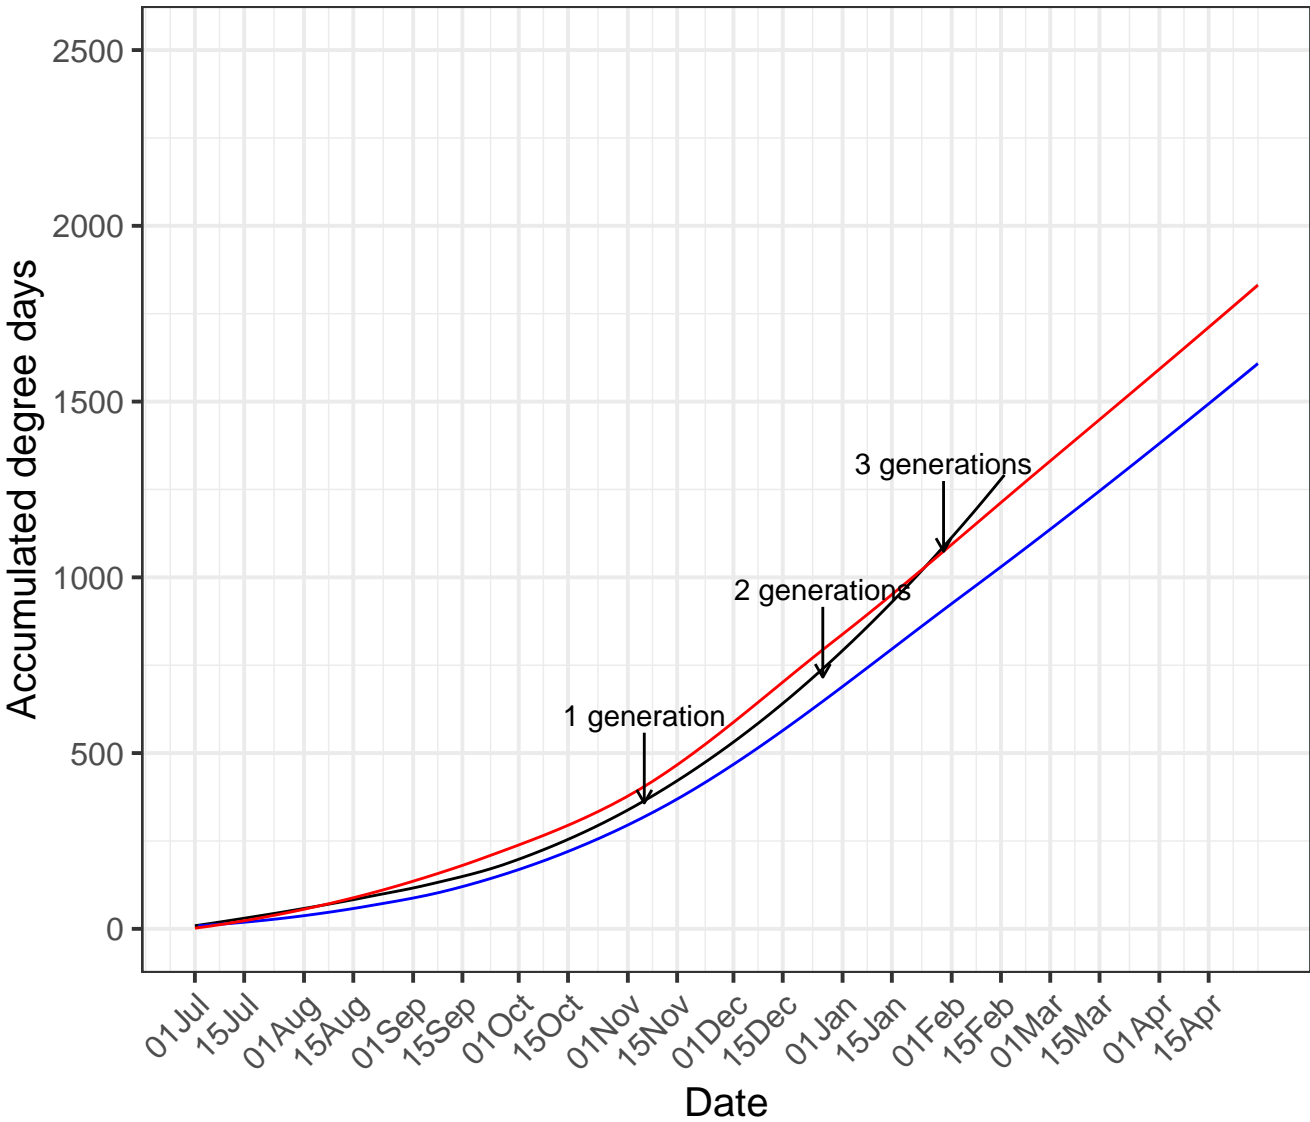

Pukekohe

— Current year — Cold year — Hot year

Matamata

— Current year — Cold year — Hot year

Manawatu

— Current year — Cold year — Hot year

Hawke's Bay

— Current year — Cold year — Hot year

Mid Canterbury

— Current year — Cold year — Hot year

South Canterbury

— Current year — Cold year — Hot year