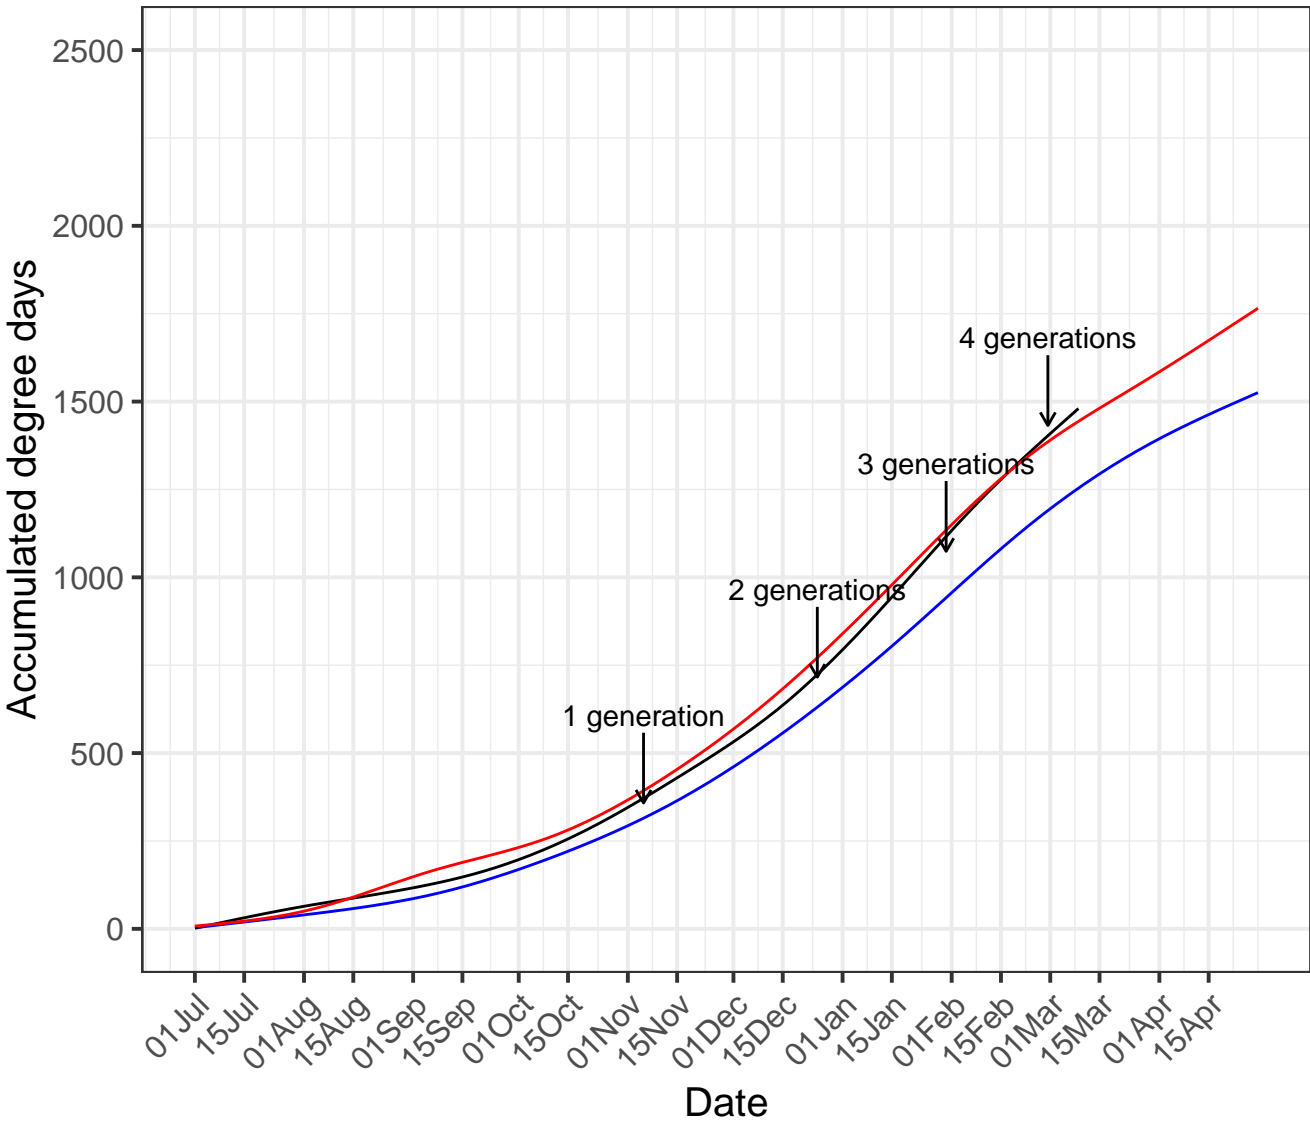

Pukekohe

— Current year — Cold year — Hot year

Matamata

— Current year — Cold year — Hot year

Manawatu

— Current year — Cold year — Hot year

Hawke's Bay

— Current year — Cold year — Hot year

Mid Canterbury

— Current year — Cold year — Hot year

South Canterbury

— Current year — Cold year — Hot year