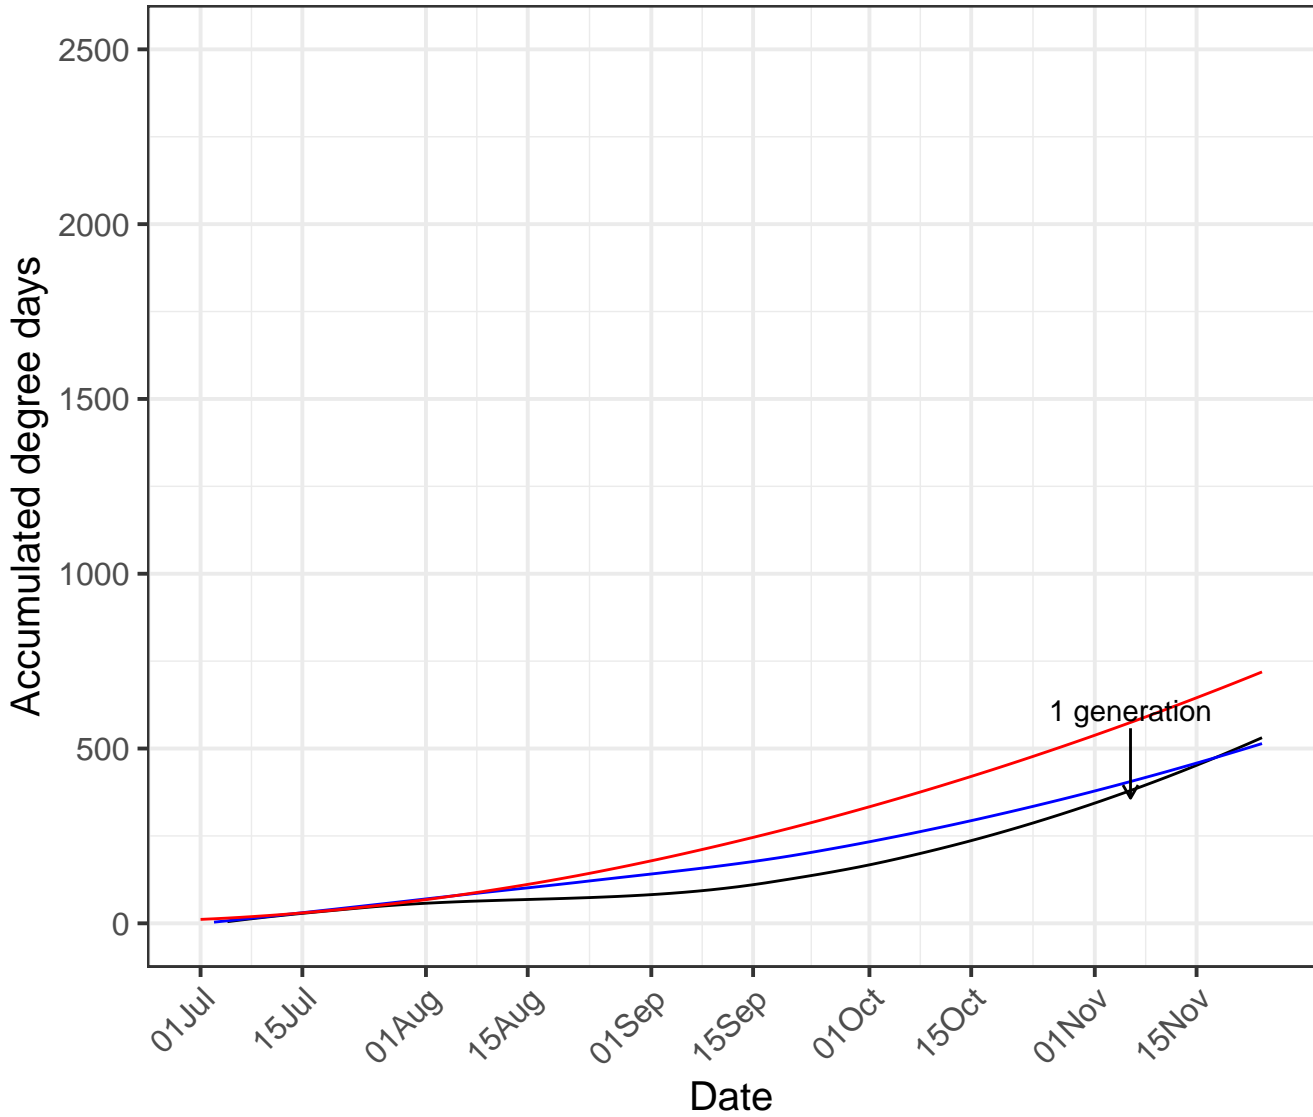

Pukekohe

— Current year — Cold year — Hot year

Matamata

— Current year — Cold year — Hot year

Manawatu

— Current year — Cold year — Hot year

Hawke's Bay

— Current year — Cold year — Hot year

Mid Canterbury

— Current year — Cold year — Hot year

South Canterbury

— Current year — Cold year — Hot year