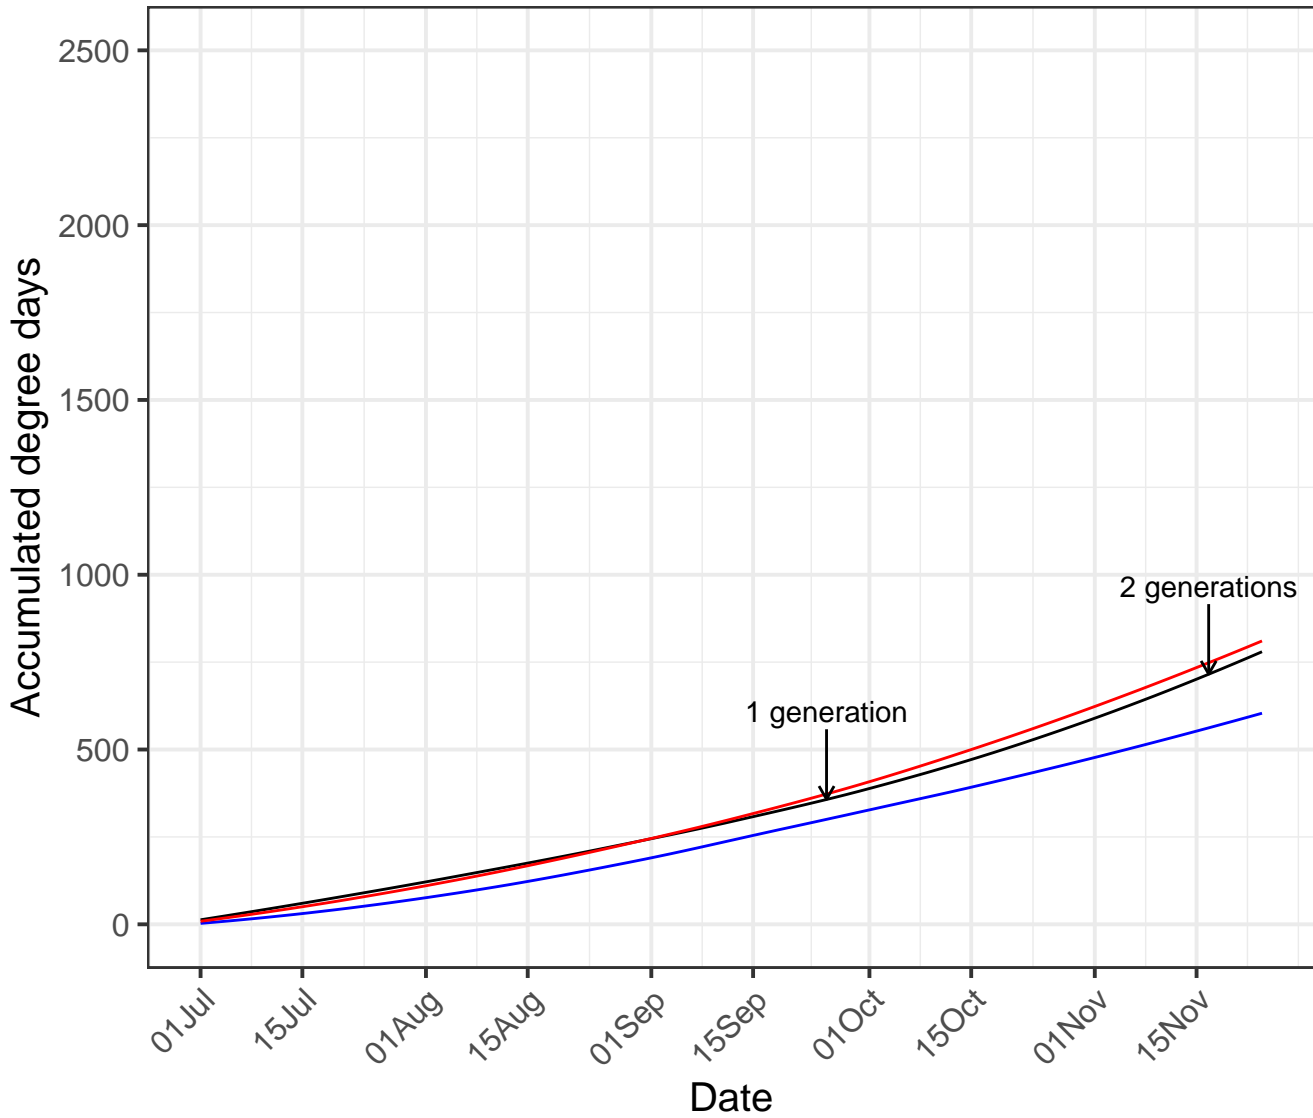

Pukekohe

— Current year — Cold year — Hot year

Matamata

— Current year — Cold year — Hot year

Manawatu

— Current year — Cold year — Hot year

Hawke's Bay

— Current year — Cold year — Hot year

Mid Canterbury

— Current year — Cold year — Hot year

South Canterbury

— Current year — Cold year — Hot year