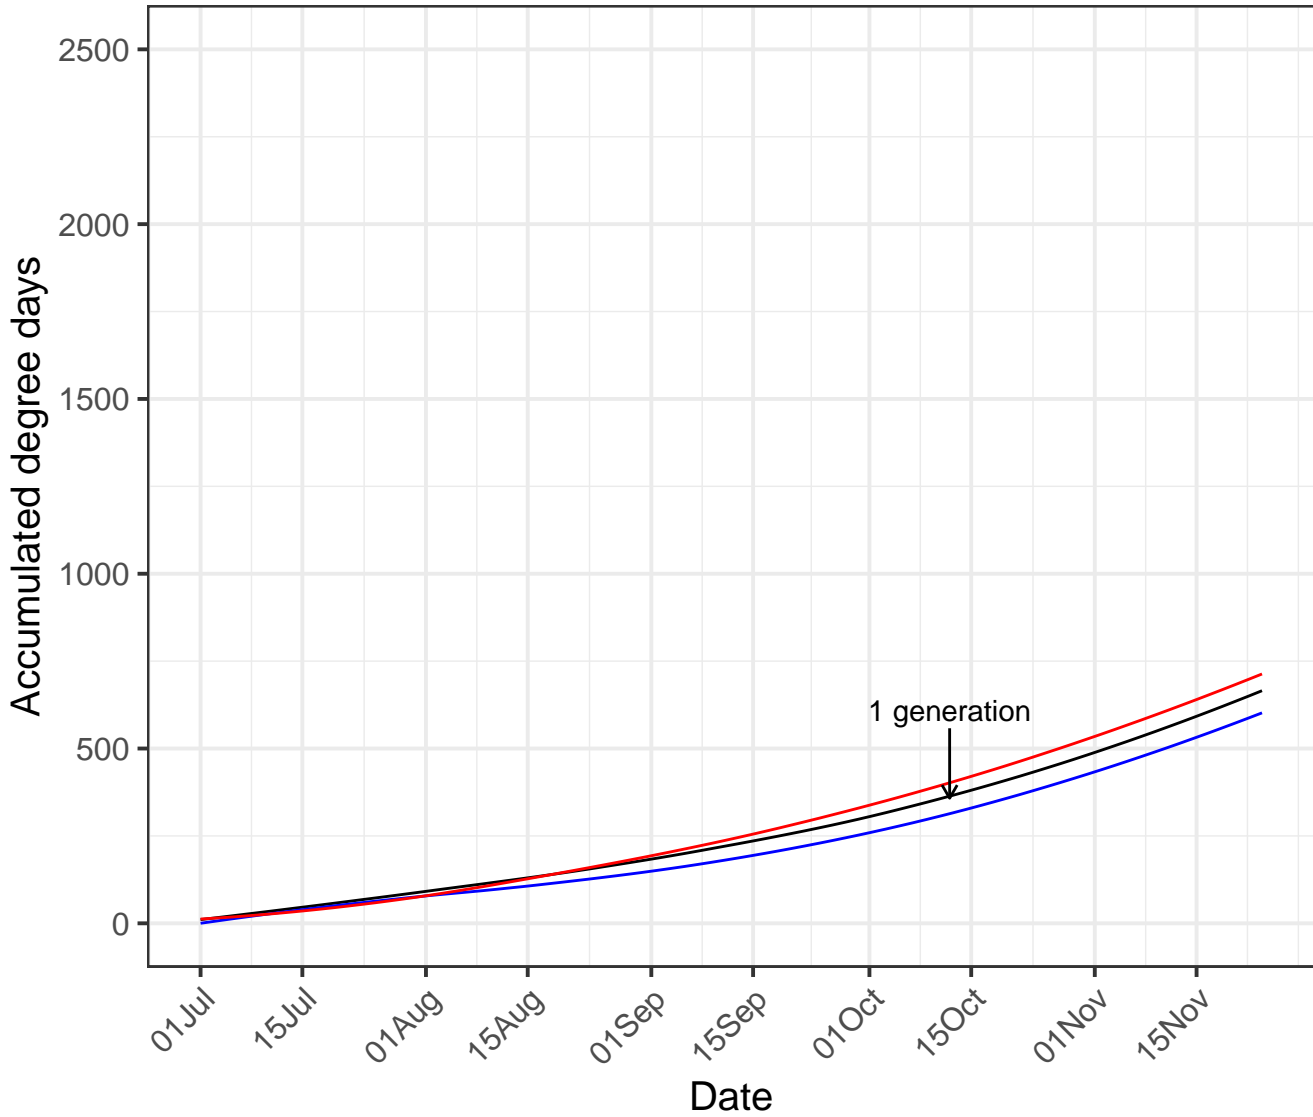

Pukekohe

— Current year — Cold year — Hot year

Matamata

— Current year — Cold year — Hot year

Manawatu

— Current year — Cold year — Hot year

Hawke's Bay

— Current year — Cold year — Hot year

Mid Canterbury

— Current year — Cold year — Hot year

South Canterbury

— Current year — Cold year — Hot year