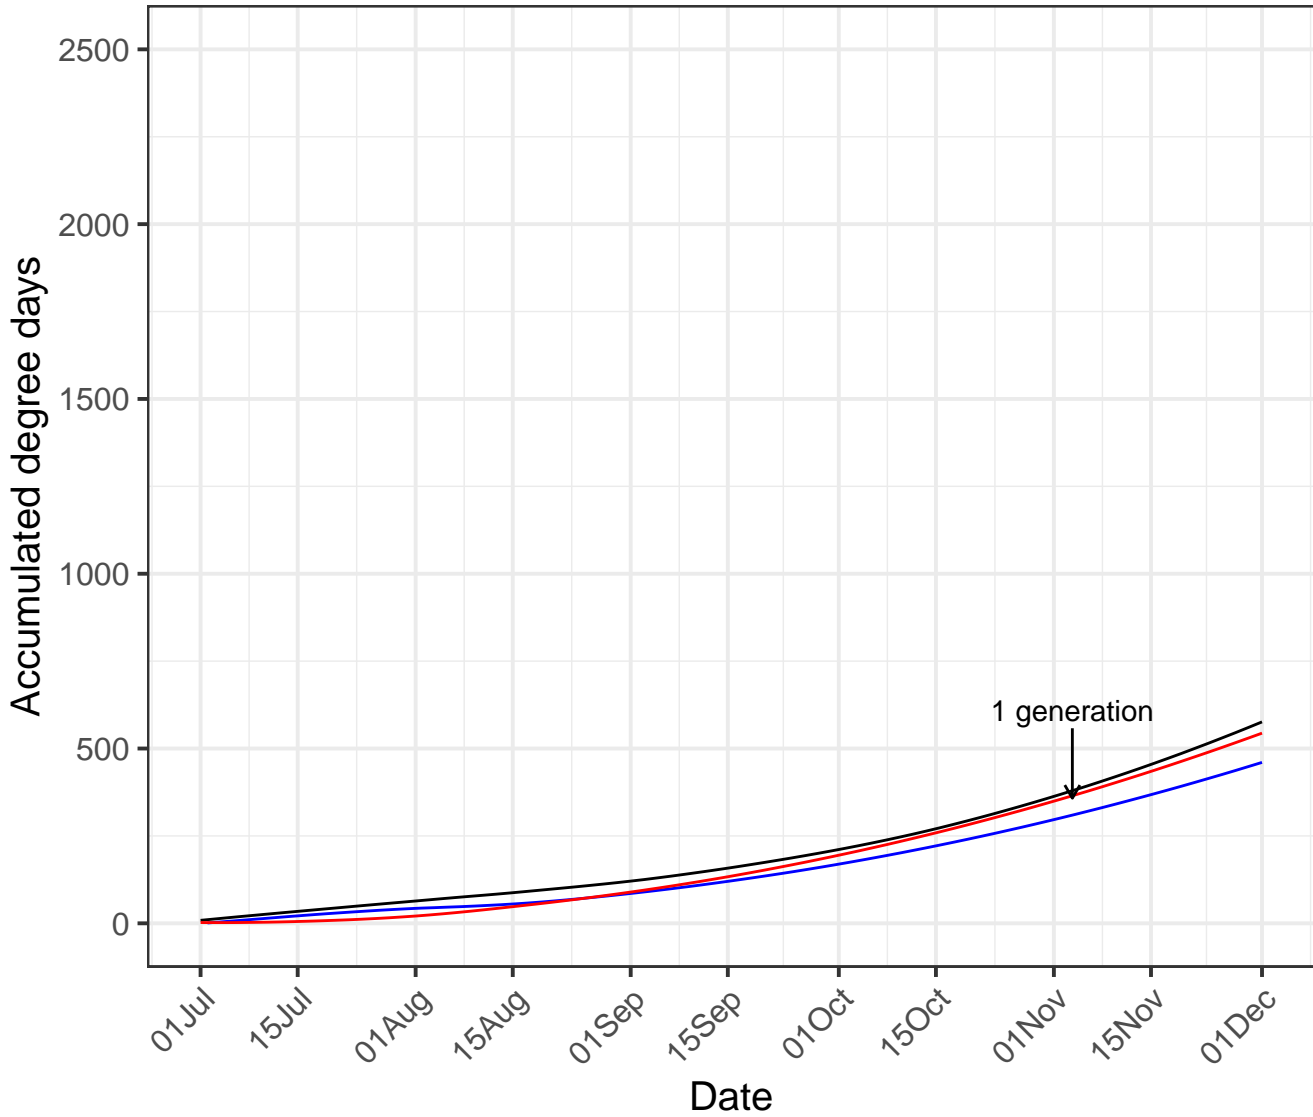

Pukekohe

— Current year — Cold year — Hot year

Matamata

— Current year — Cold year — Hot year

Manawatu

— Current year — Cold year — Hot year

Hawke's Bay

— Current year — Cold year — Hot year

Mid Canterbury

— Current year — Cold year — Hot year

South Canterbury

— Current year — Cold year — Hot year