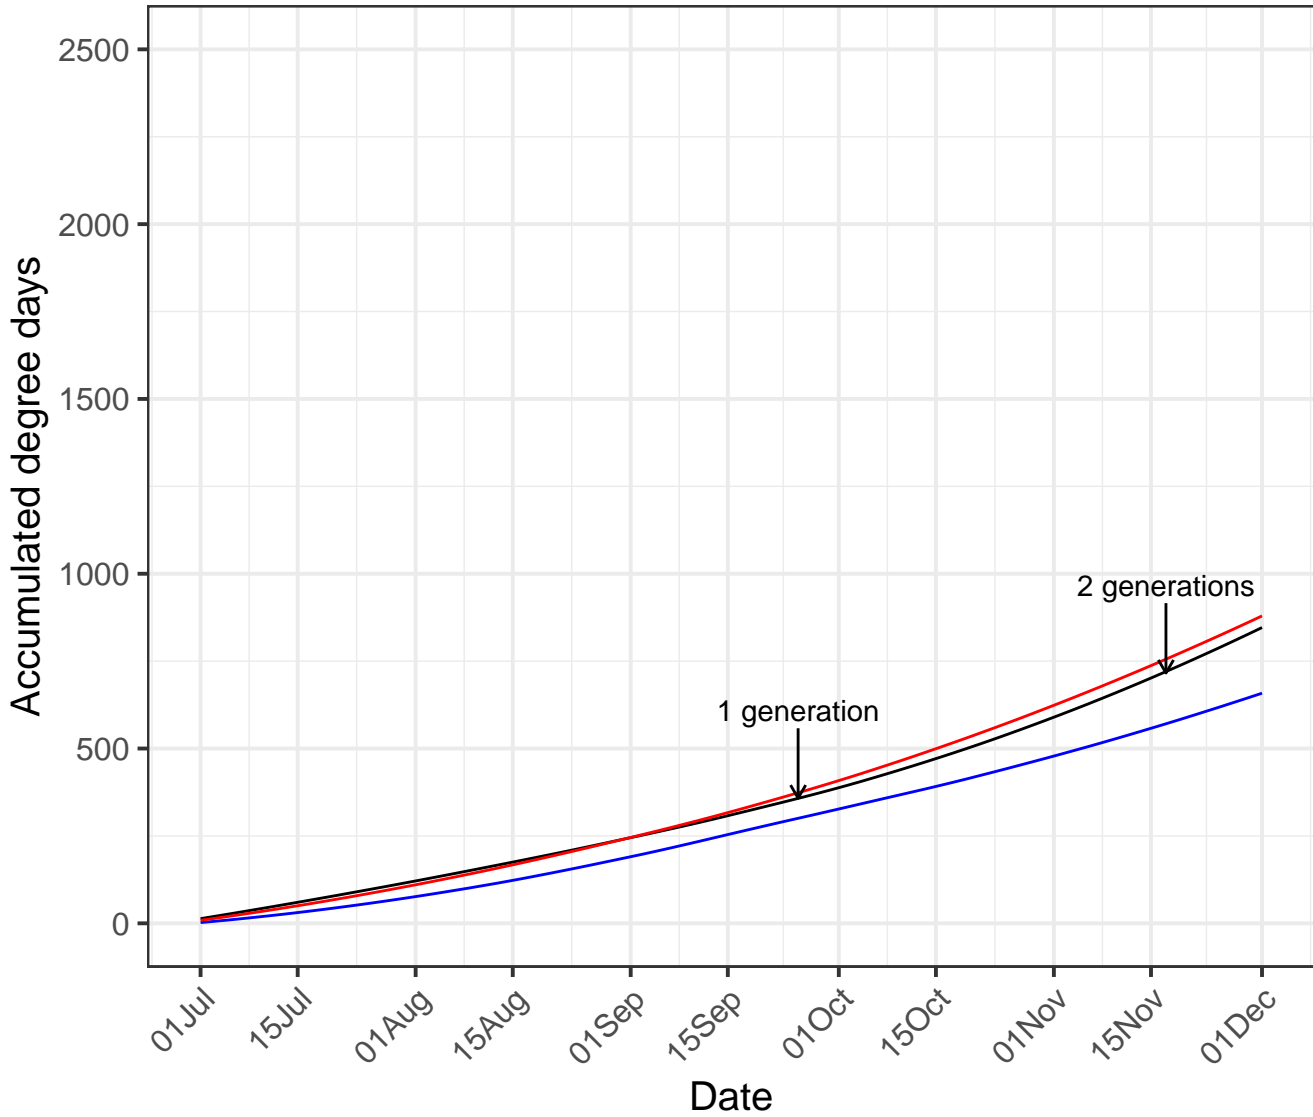

Pukekohe

— Current year — Cold year — Hot year

Matamata

— Current year — Cold year — Hot year

Manawatu

— Current year — Cold year — Hot year

Hawke's Bay

— Current year — Cold year — Hot year

Mid Canterbury

— Current year — Cold year — Hot year

South Canterbury

— Current year — Cold year — Hot year