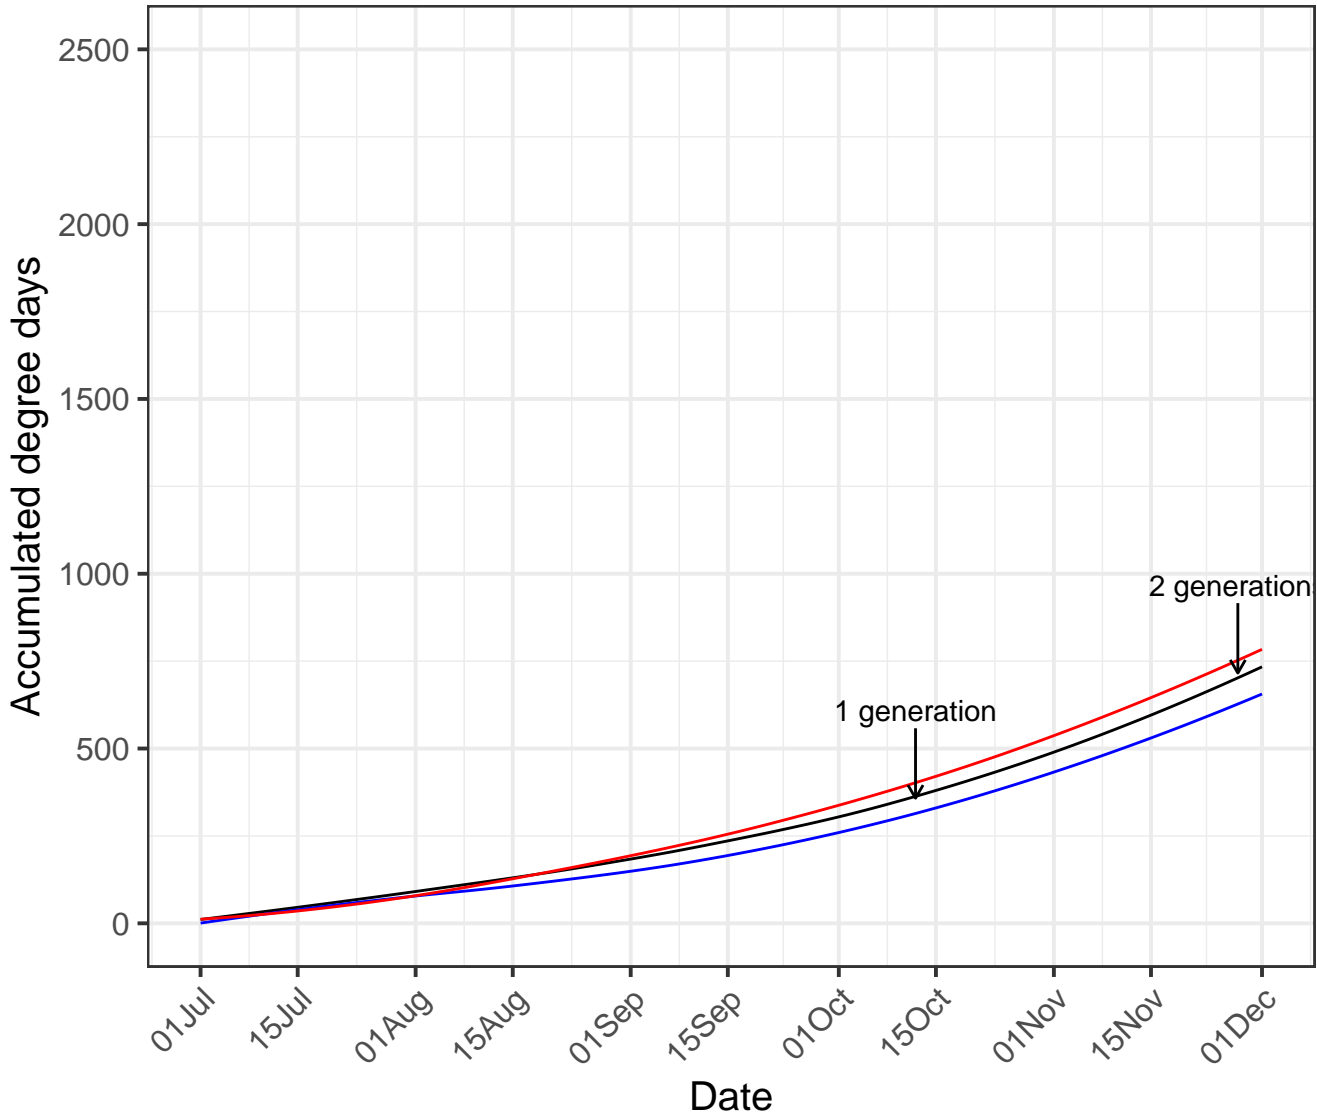

Pukekohe

— Current year — Cold year — Hot year

Matamata

— Current year — Cold year — Hot year

Manawatu

— Current year — Cold year — Hot year

Hawke's Bay

— Current year — Cold year — Hot year

Mid Canterbury

— Current year — Cold year — Hot year

South Canterbury

— Current year — Cold year — Hot year