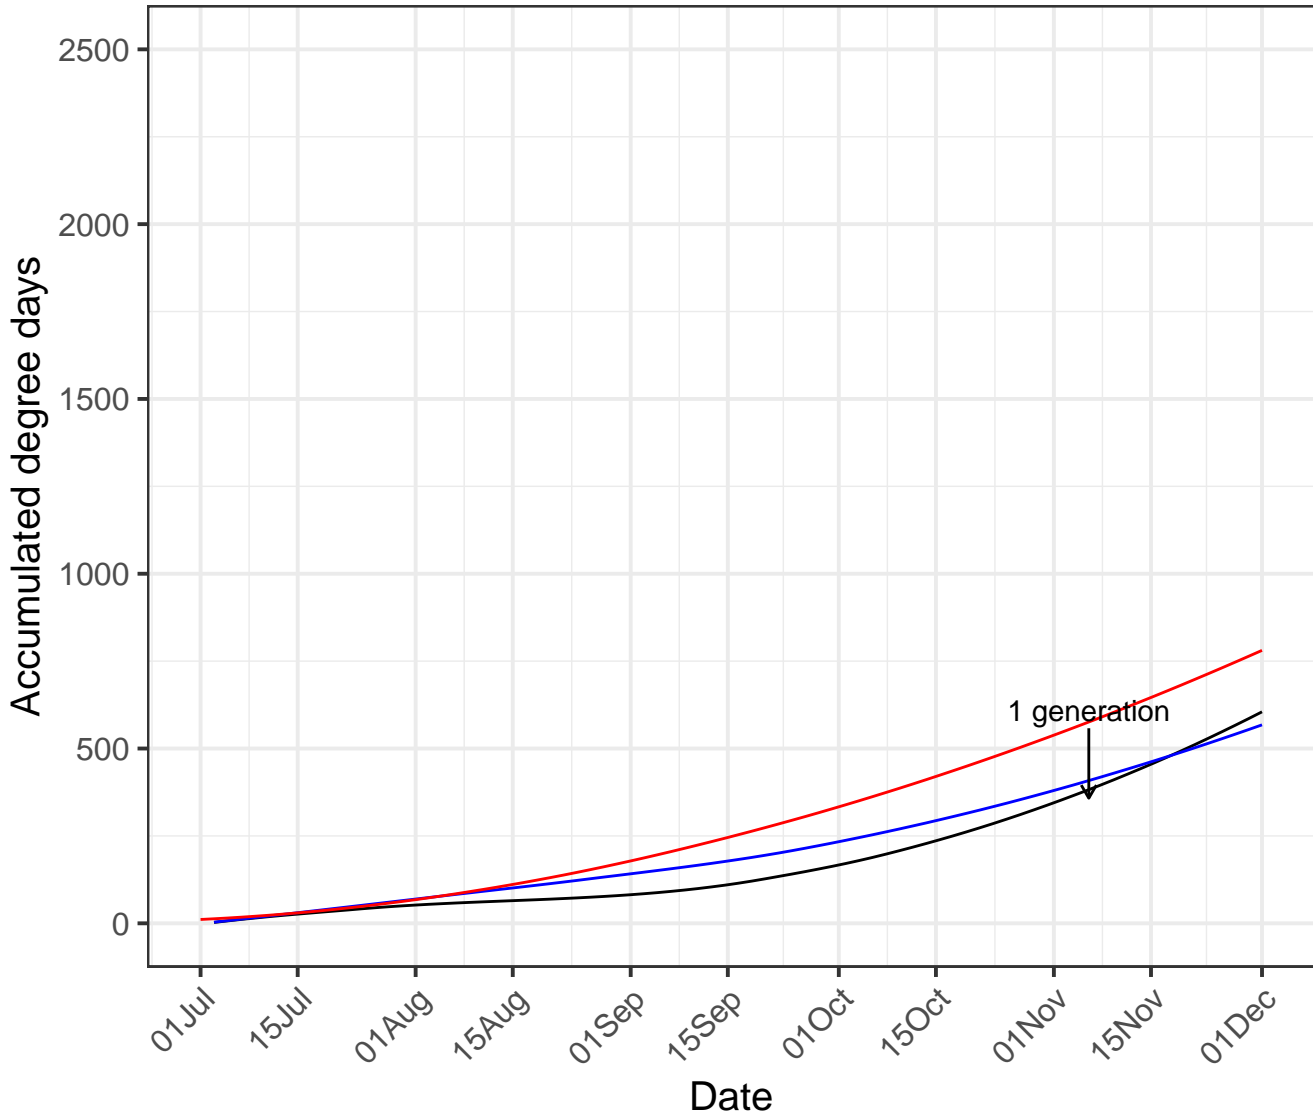

Pukekohe

— Current year — Cold year — Hot year

Matamata

— Current year — Cold year — Hot year

Manawatu

— Current year — Cold year — Hot year

Hawke's Bay

— Current year — Cold year — Hot year

Mid Canterbury

— Current year — Cold year — Hot year

South Canterbury

— Current year — Cold year — Hot year