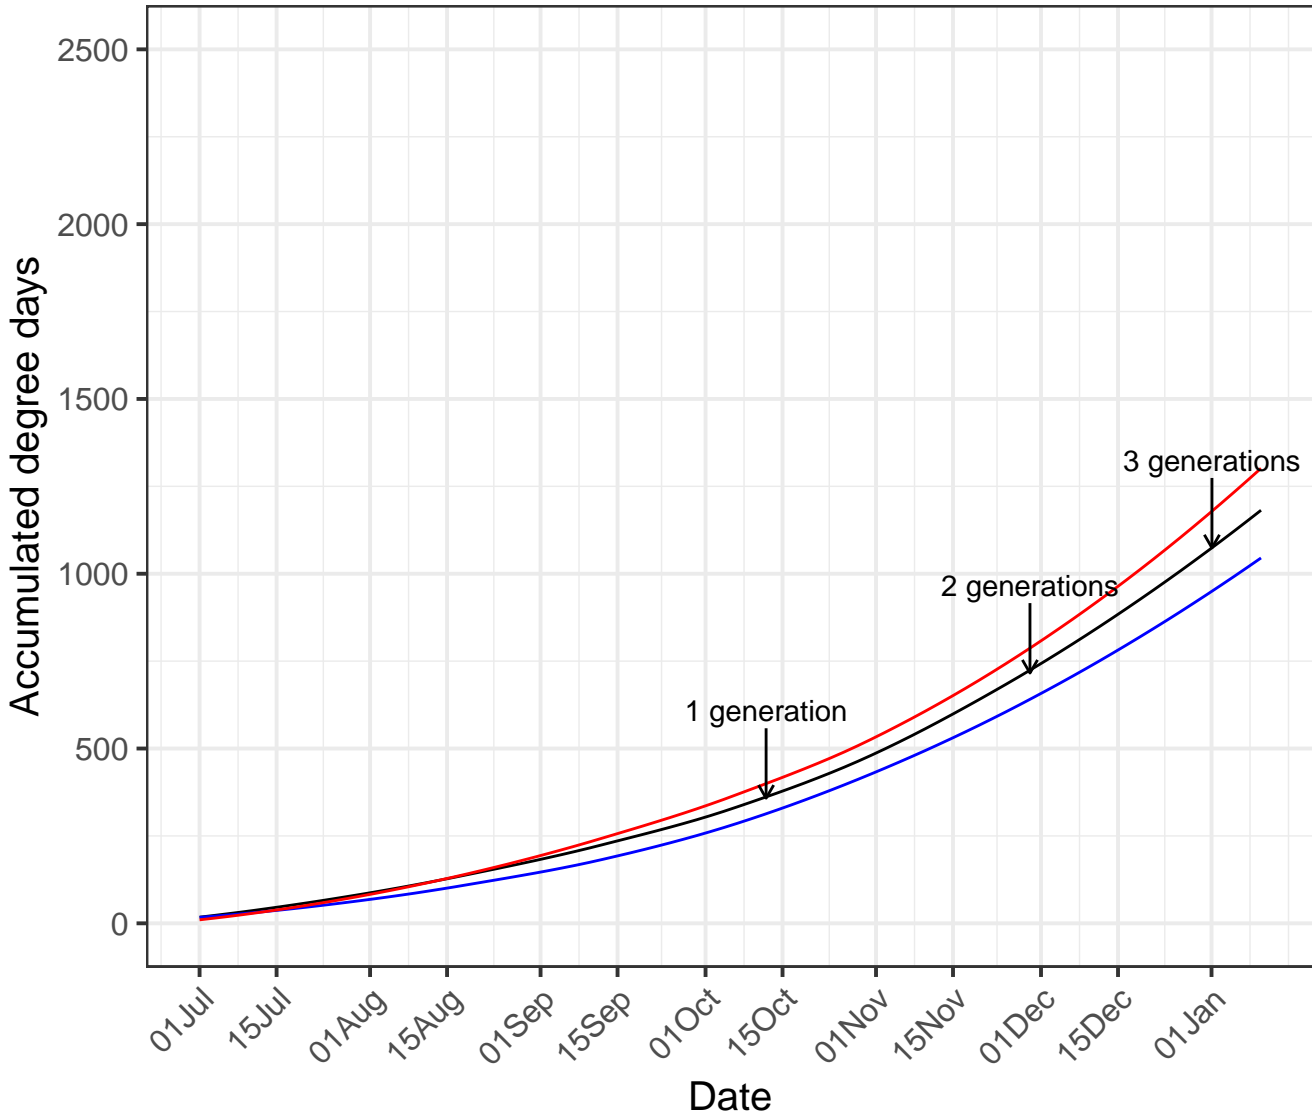

Pukekohe

— Current year — Cold year — Hot year

Matamata

— Current year — Cold year — Hot year

Manawatu

— Current year — Cold year — Hot year

Hawke's Bay

— Current year — Cold year — Hot year

Mid Canterbury

— Current year — Cold year — Hot year

South Canterbury

— Current year — Cold year — Hot year