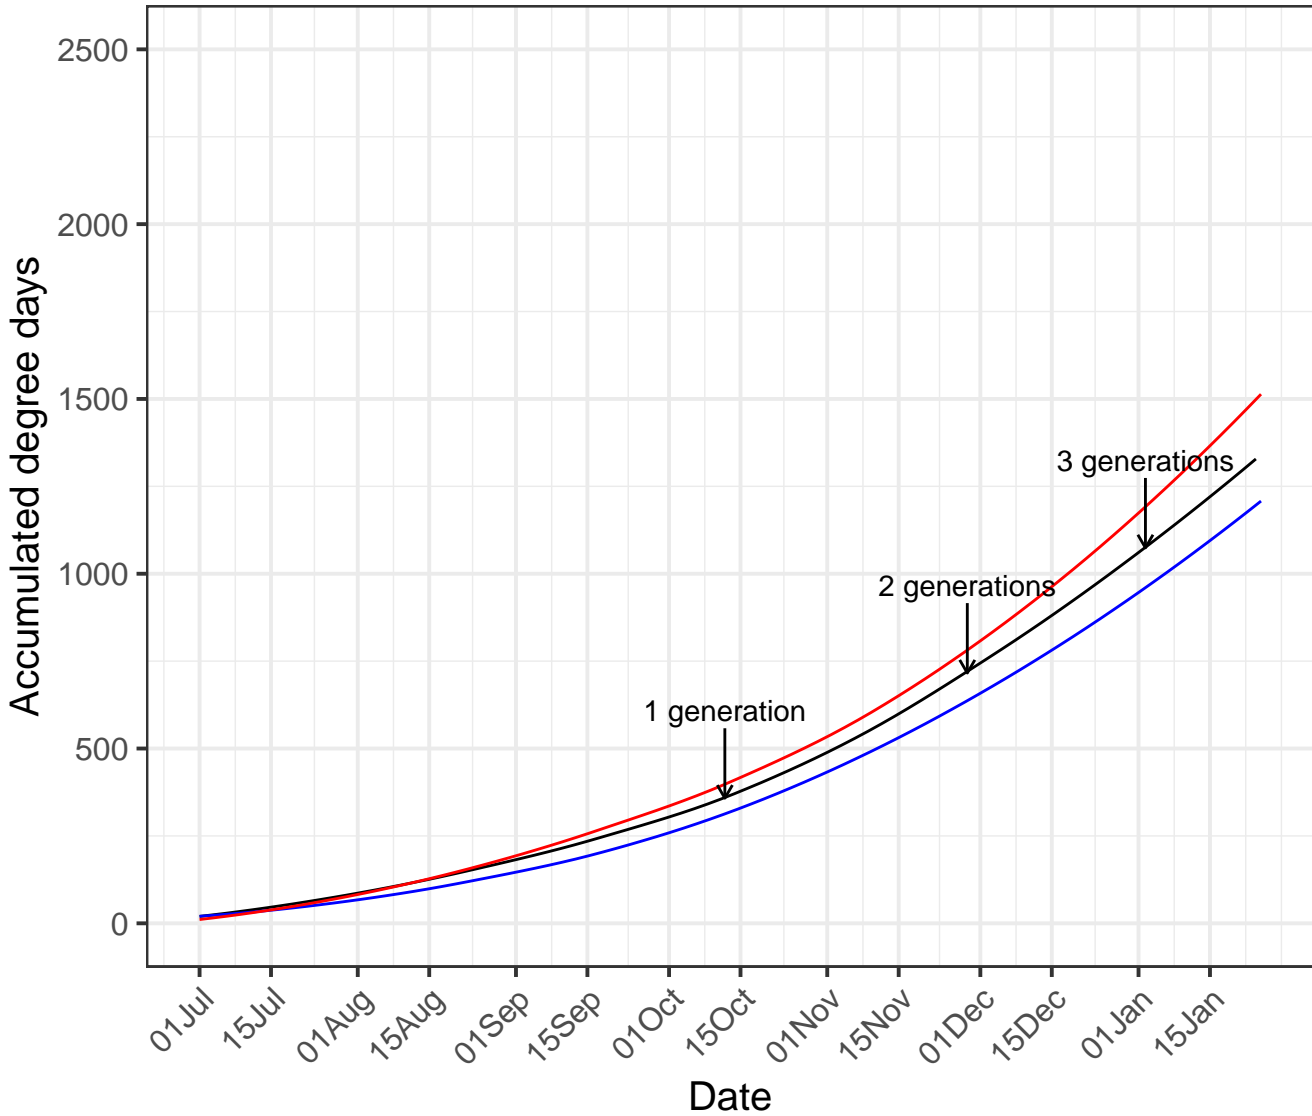

Pukekohe

— Current year — Cold year — Hot year

Matamata

— Current year — Cold year — Hot year

Manawatu

— Current year — Cold year — Hot year

Hawke's Bay

— Current year — Cold year — Hot year

Mid Canterbury

— Current year — Cold year — Hot year

South Canterbury

— Current year — Cold year — Hot year