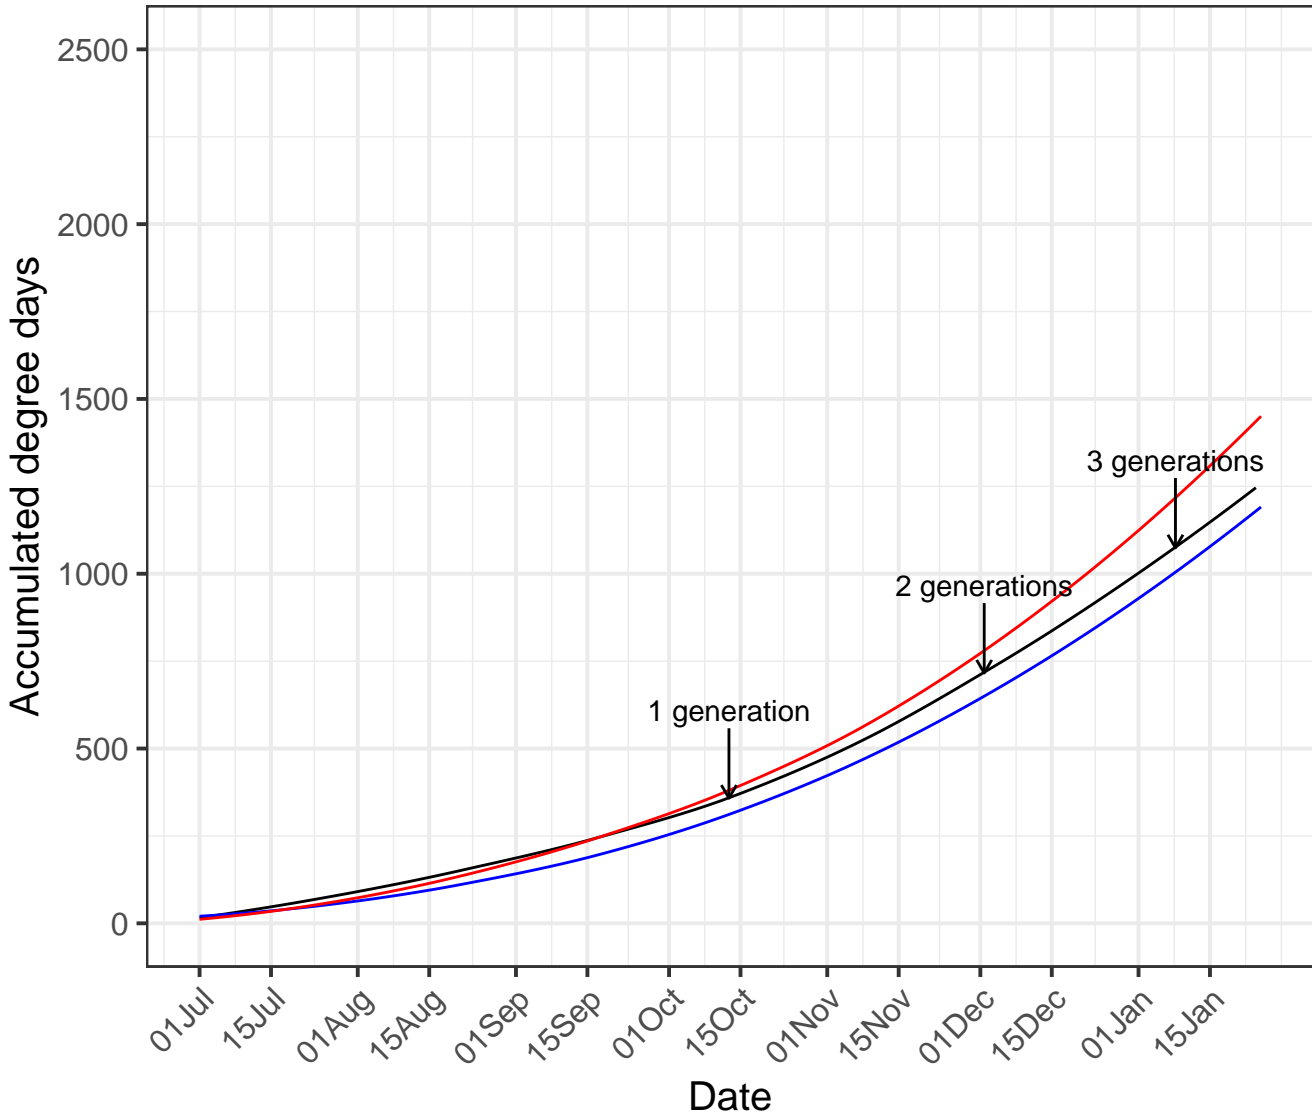

Pukekohe

— Current year — Cold year — Hot year

Matamata

— Current year — Cold year — Hot year

Manawatu

— Current year — Cold year — Hot year

Hawke's Bay

— Current year — Cold year — Hot year

Mid Canterbury

— Current year — Cold year — Hot year

South Canterbury

— Current year — Cold year — Hot year