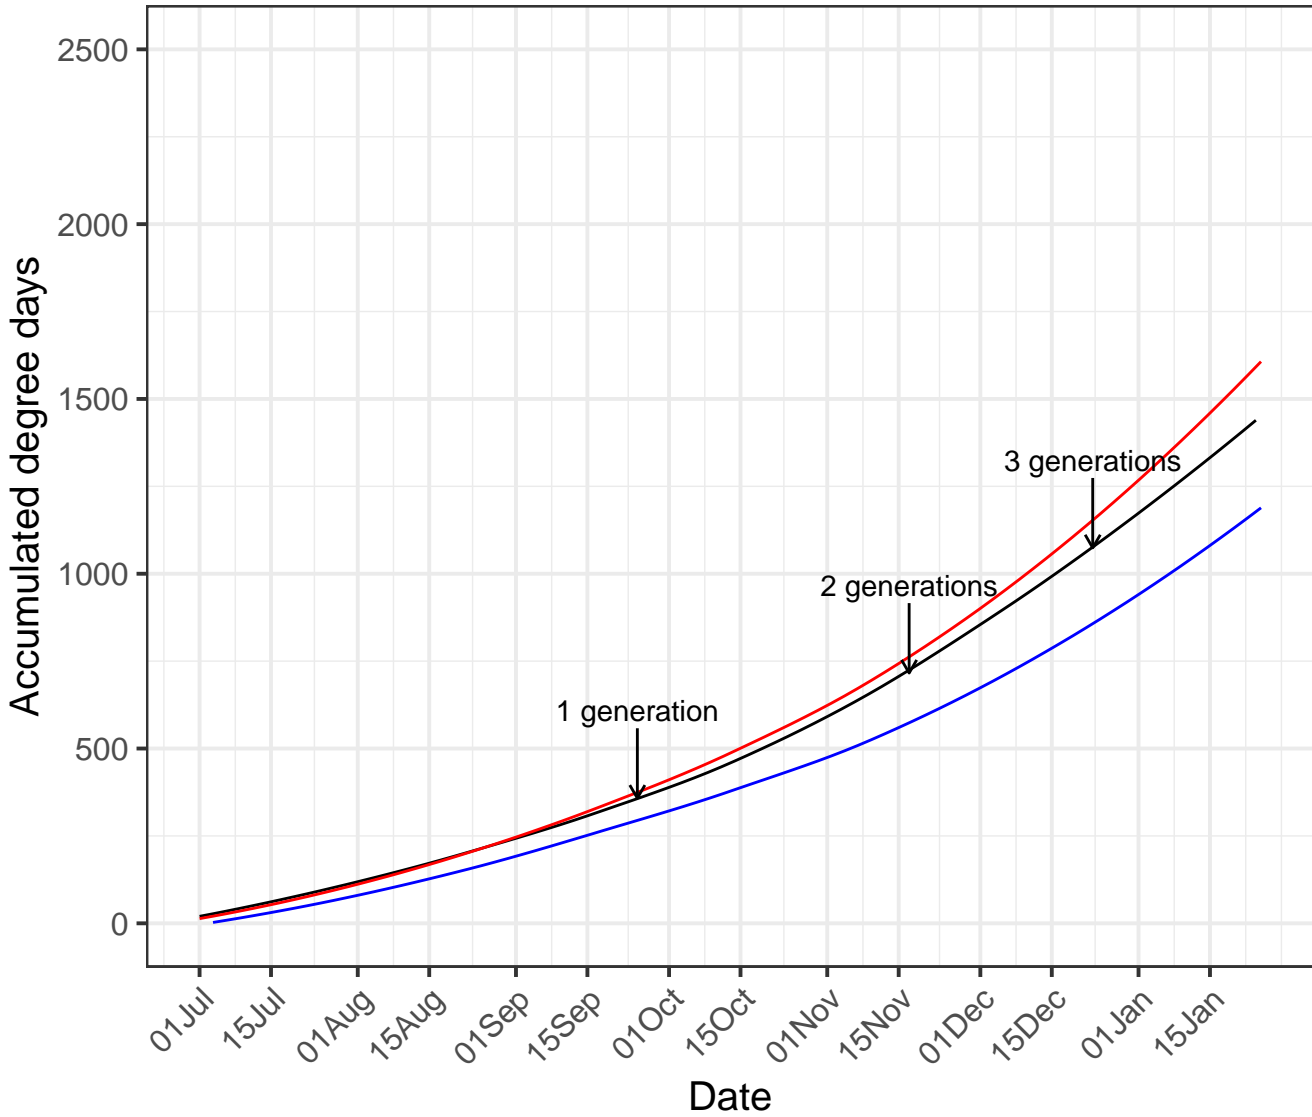

Pukekohe

— Current year — Cold year — Hot year

Matamata

— Current year — Cold year — Hot year

Manawatu

— Current year — Cold year — Hot year

Hawke's Bay

— Current year — Cold year — Hot year

Mid Canterbury

— Current year — Cold year — Hot year

South Canterbury

— Current year — Cold year — Hot year