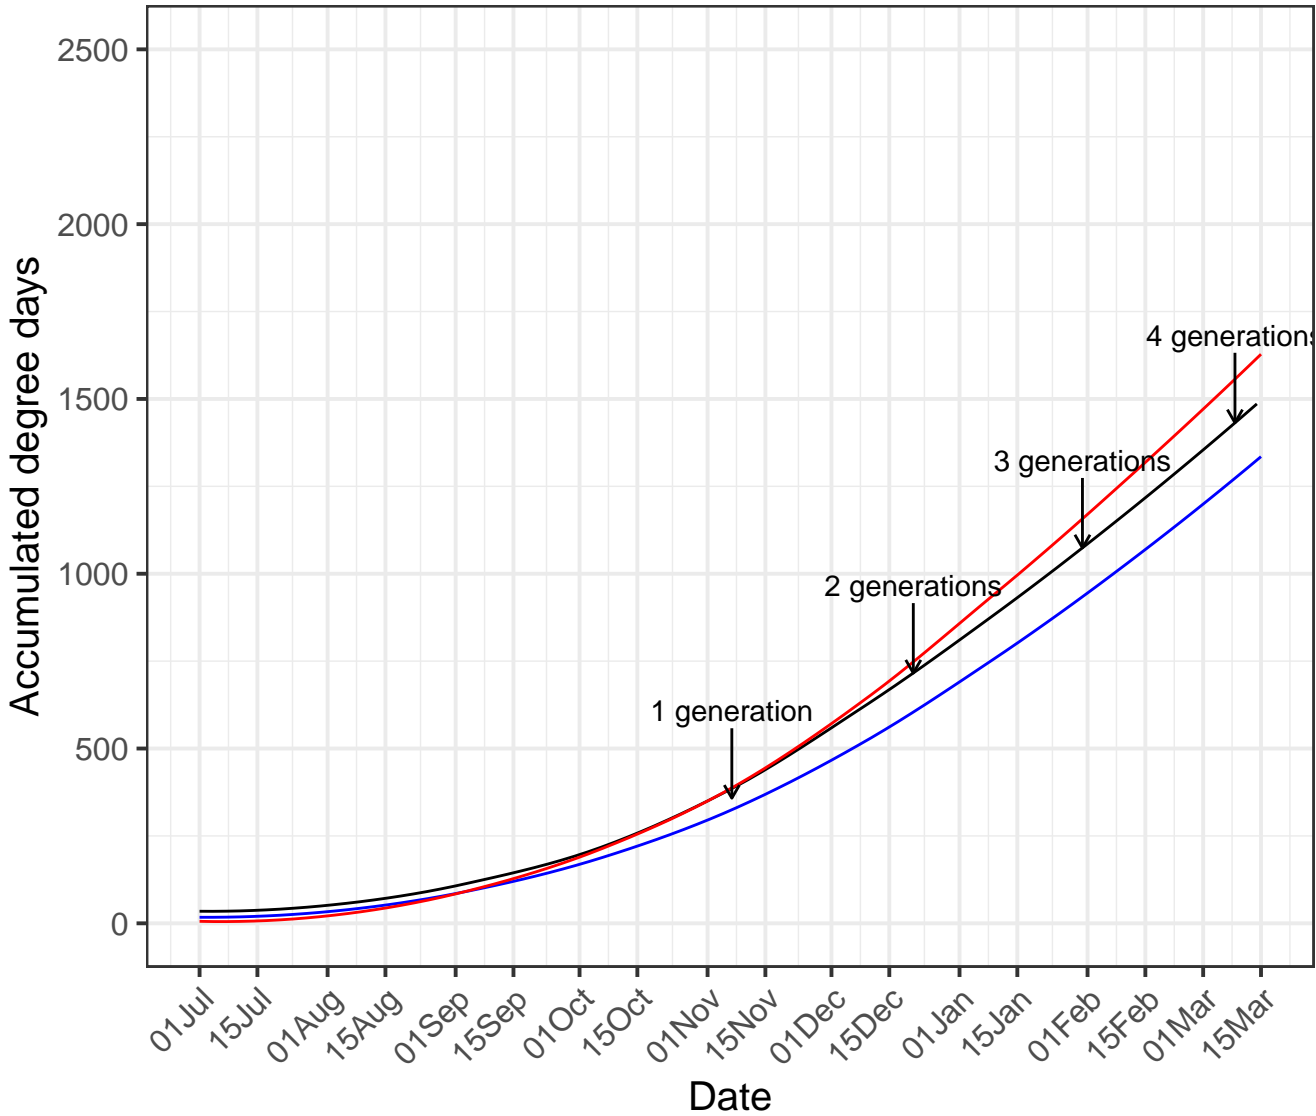

Pukekohe

— Current year — Cold year — Hot year

Matamata

— Current year — Cold year — Hot year

Manawatu

— Current year — Cold year — Hot year

Hawke's Bay

— Current year — Cold year — Hot year

Mid Canterbury

— Current year — Cold year — Hot year

South Canterbury

— Current year — Cold year — Hot year