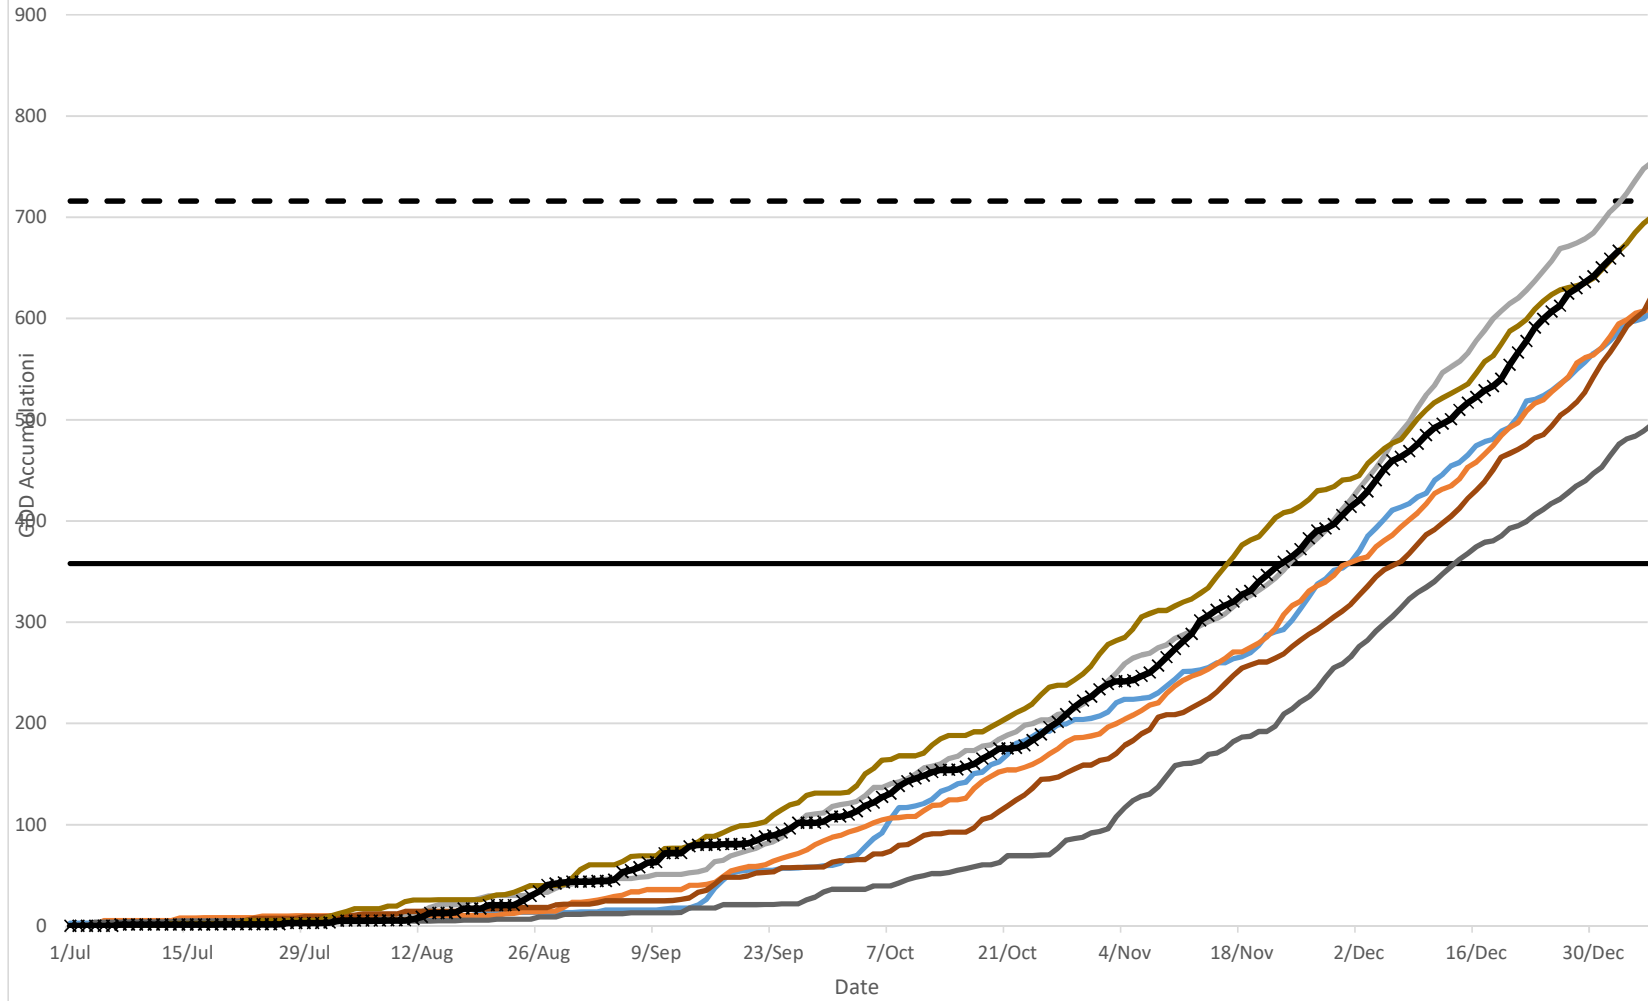

Timaru GDD Accumulation with Generations marked

— 1 Gen - - 2 Gen — 3 Gen — 4 Gen — T 15-16 — T 16-17 — T 17-18 — T 18-19 — T 19-20 — T 20-21 — x T 21-22