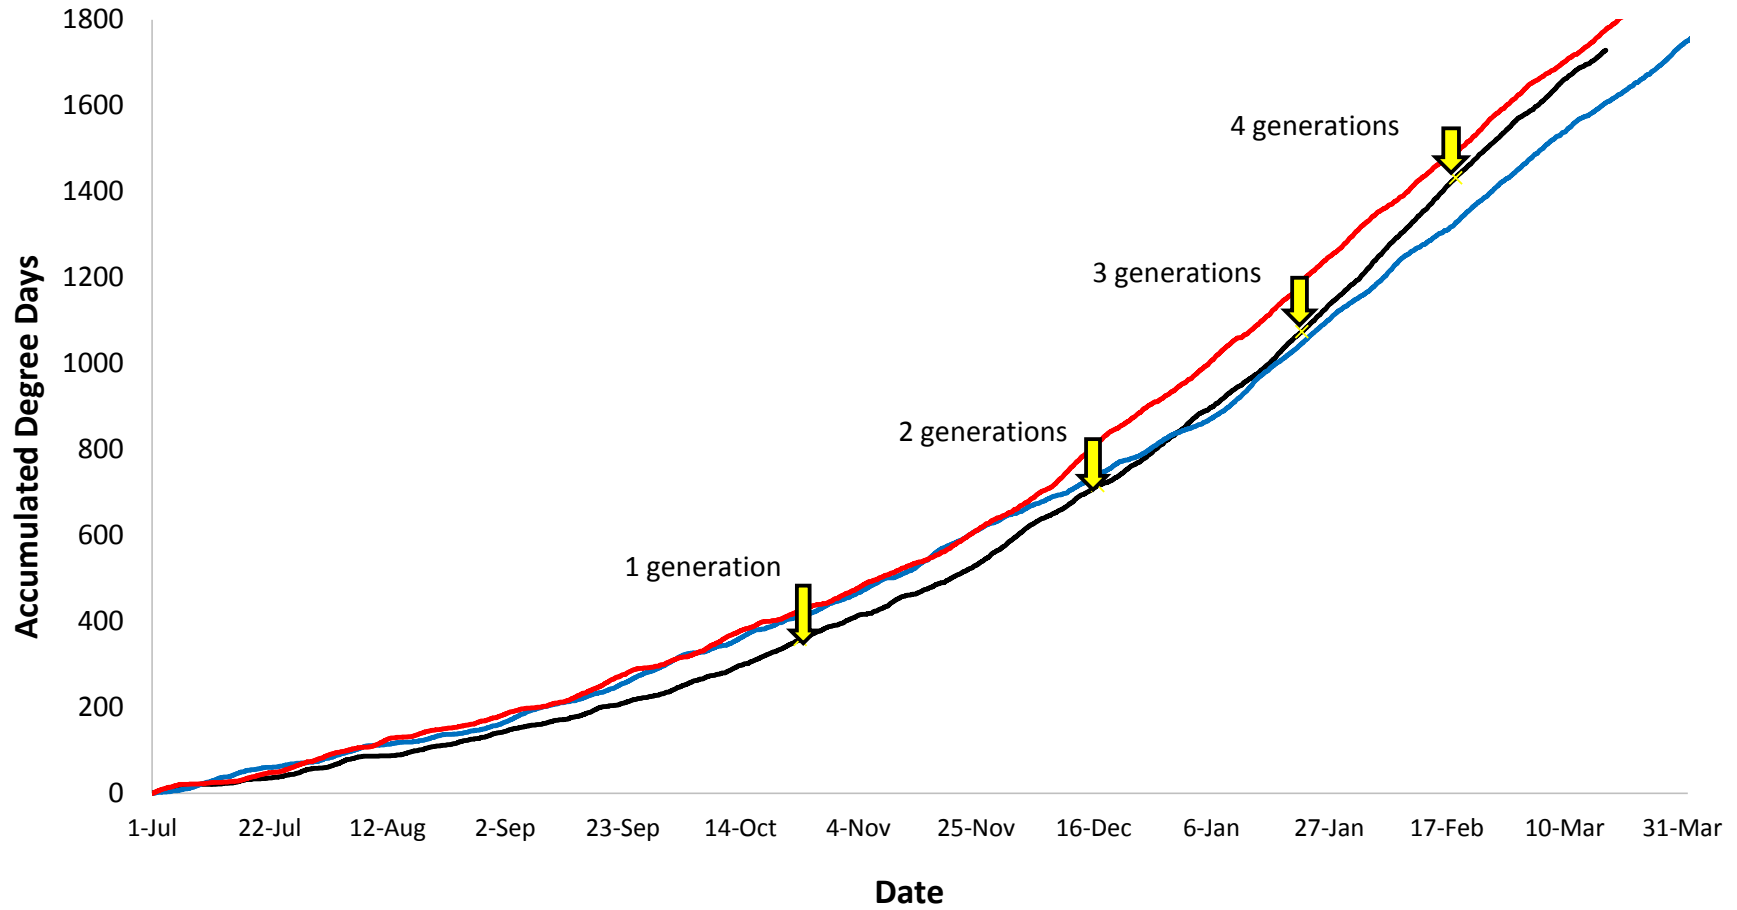

# Pukekohe

# Manawatu

— Current year (2015-16)    — Cold year (2006-07)    — Hot year (2013-14)

# South Canterbury

— Current year (2015-16)    — Cold year (2006-07)    — Hot year (2007-08)