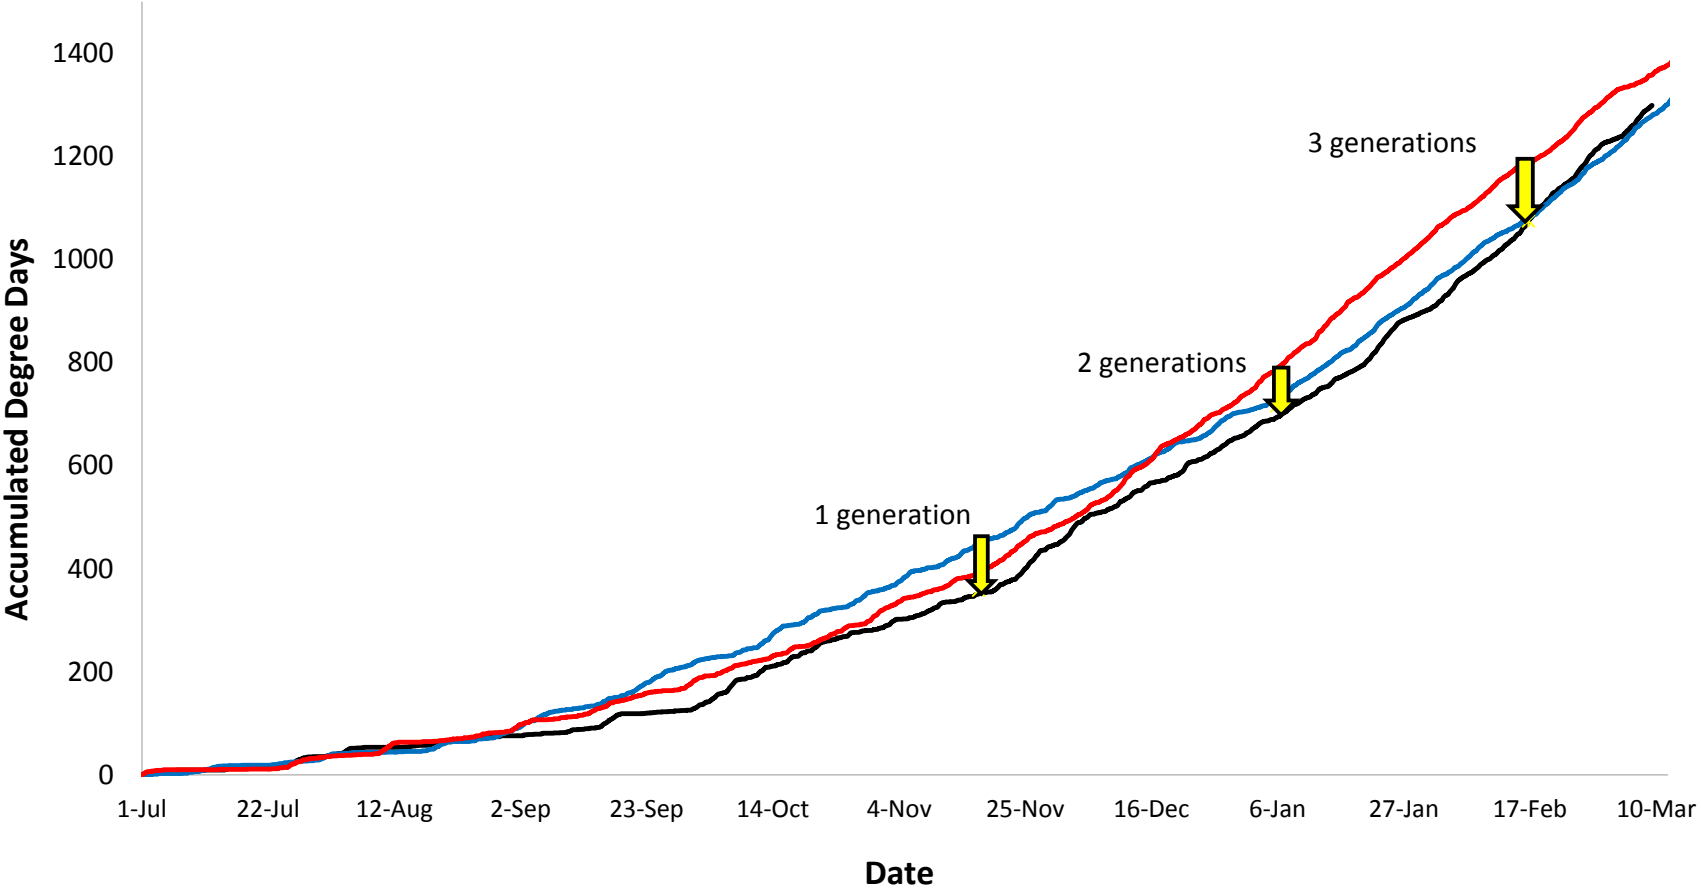

Pukekohe

Matamata

Manawatu

— Current year (2015-16) — Cold year (2006-07) — Hot year (2013-14)

Hawkes Bay

— Current year (2015-16) — Cold year (2011-12) — Hot year (2013-14)

Mid Canterbury

— Current year (2015-16) — Cold year (2006-07) — Hot year (2007-08)

South Canterbury

— Current year (2015-16) — Cold year (2006-07) — Hot year (2007-08)