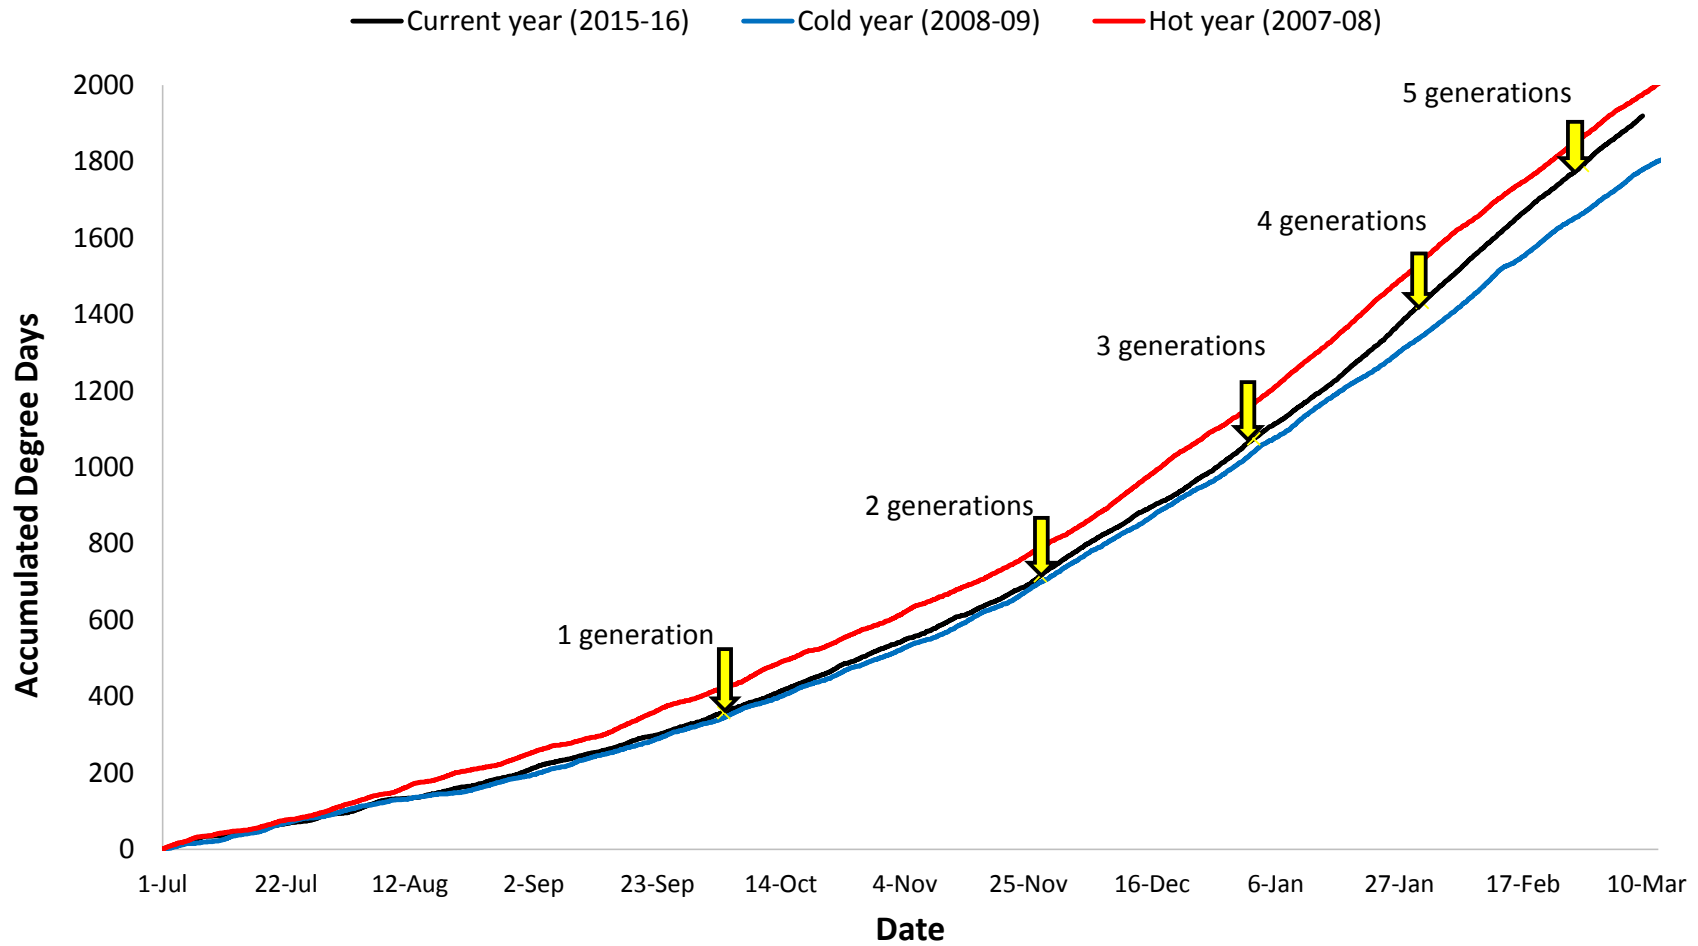

Pukekohe

Matamata

Manawatu

— Current year (2015-16) — Cold year (2006-07) — Hot year (2013-14)

Hawkes Bay

— Current year (2015-16) — Cold year (2011-12) — Hot year (2013-14)

Mid Canterbury

— Current year (2015-16) — Cold year (2006-07) — Hot year (2007-08)

South Canterbury

— Current year (2015-16) — Cold year (2006-07) — Hot year (2007-08)