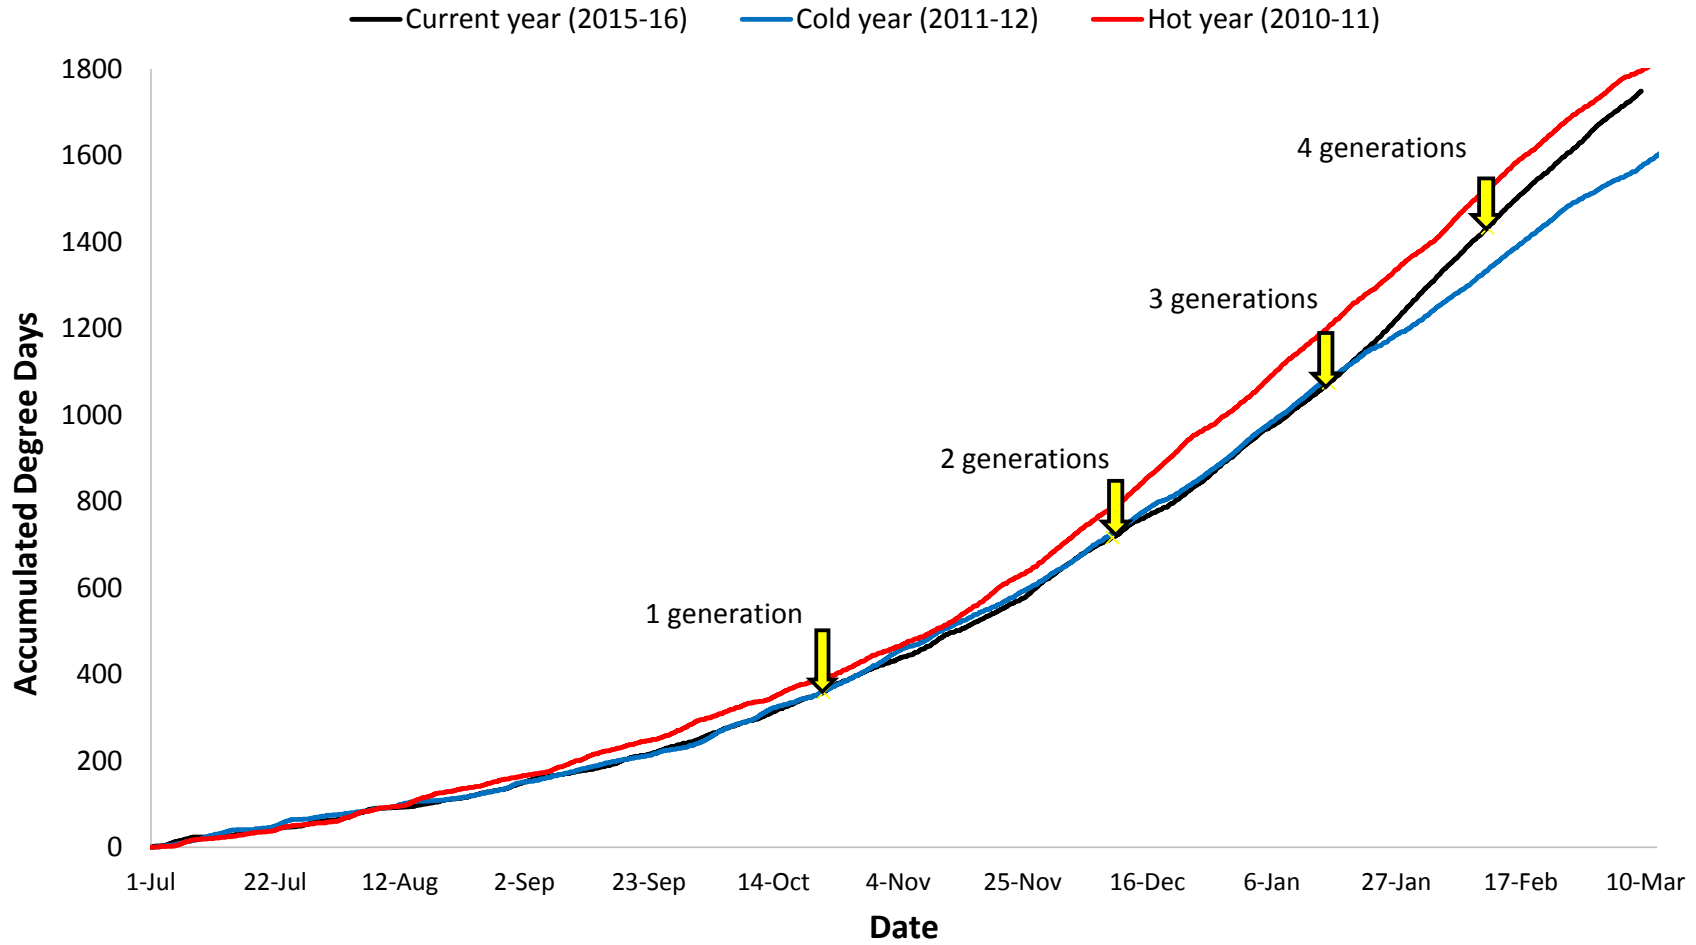

Pukekohe

Matamata

Manawatu

— Current year (2015-16) — Cold year (2006-07) — Hot year (2013-14)

Hawkes Bay

— Current year (2015-16) — Cold year (2011-12) — Hot year (2013-14)

Mid Canterbury

— Current year (2015-16) — Cold year (2006-07) — Hot year (2007-08)

South Canterbury

— Current year (2015-16) — Cold year (2006-07) — Hot year (2007-08)