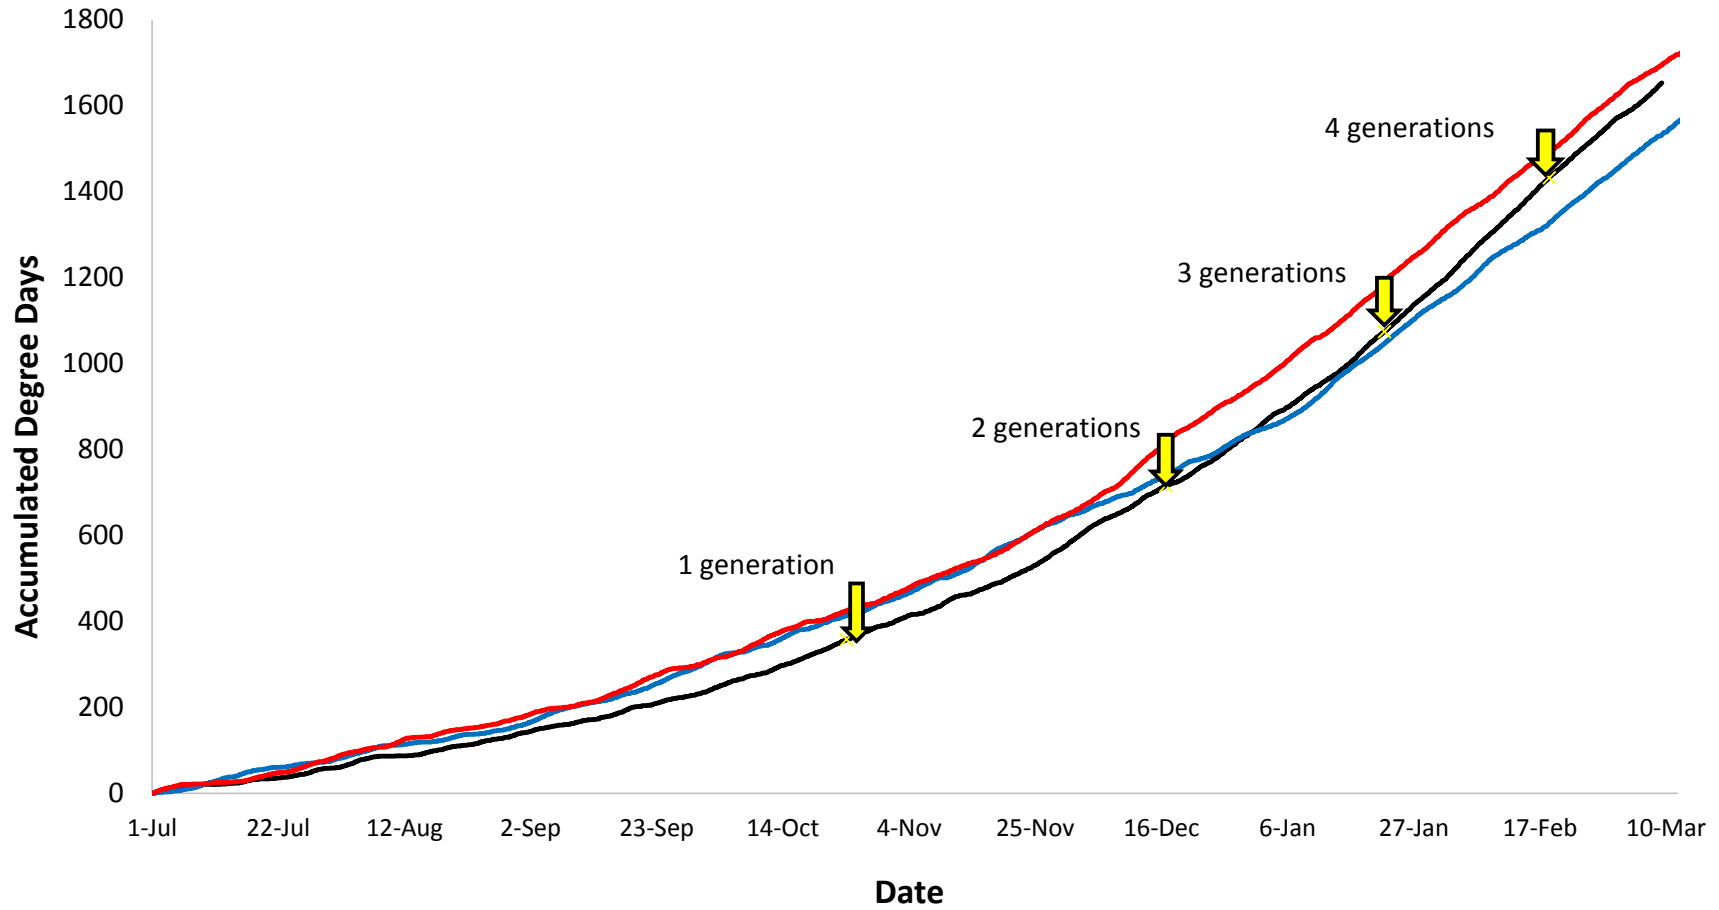

Pukekohe

Matamata

Manawatu

— Current year (2015-16) — Cold year (2006-07) — Hot year (2013-14)

Hawkes Bay

— Current year (2015-16) — Cold year (2011-12) — Hot year (2013-14)

Mid Canterbury

— Current year (2015-16) — Cold year (2006-07) — Hot year (2007-08)

South Canterbury

— Current year (2015-16) — Cold year (2006-07) — Hot year (2007-08)