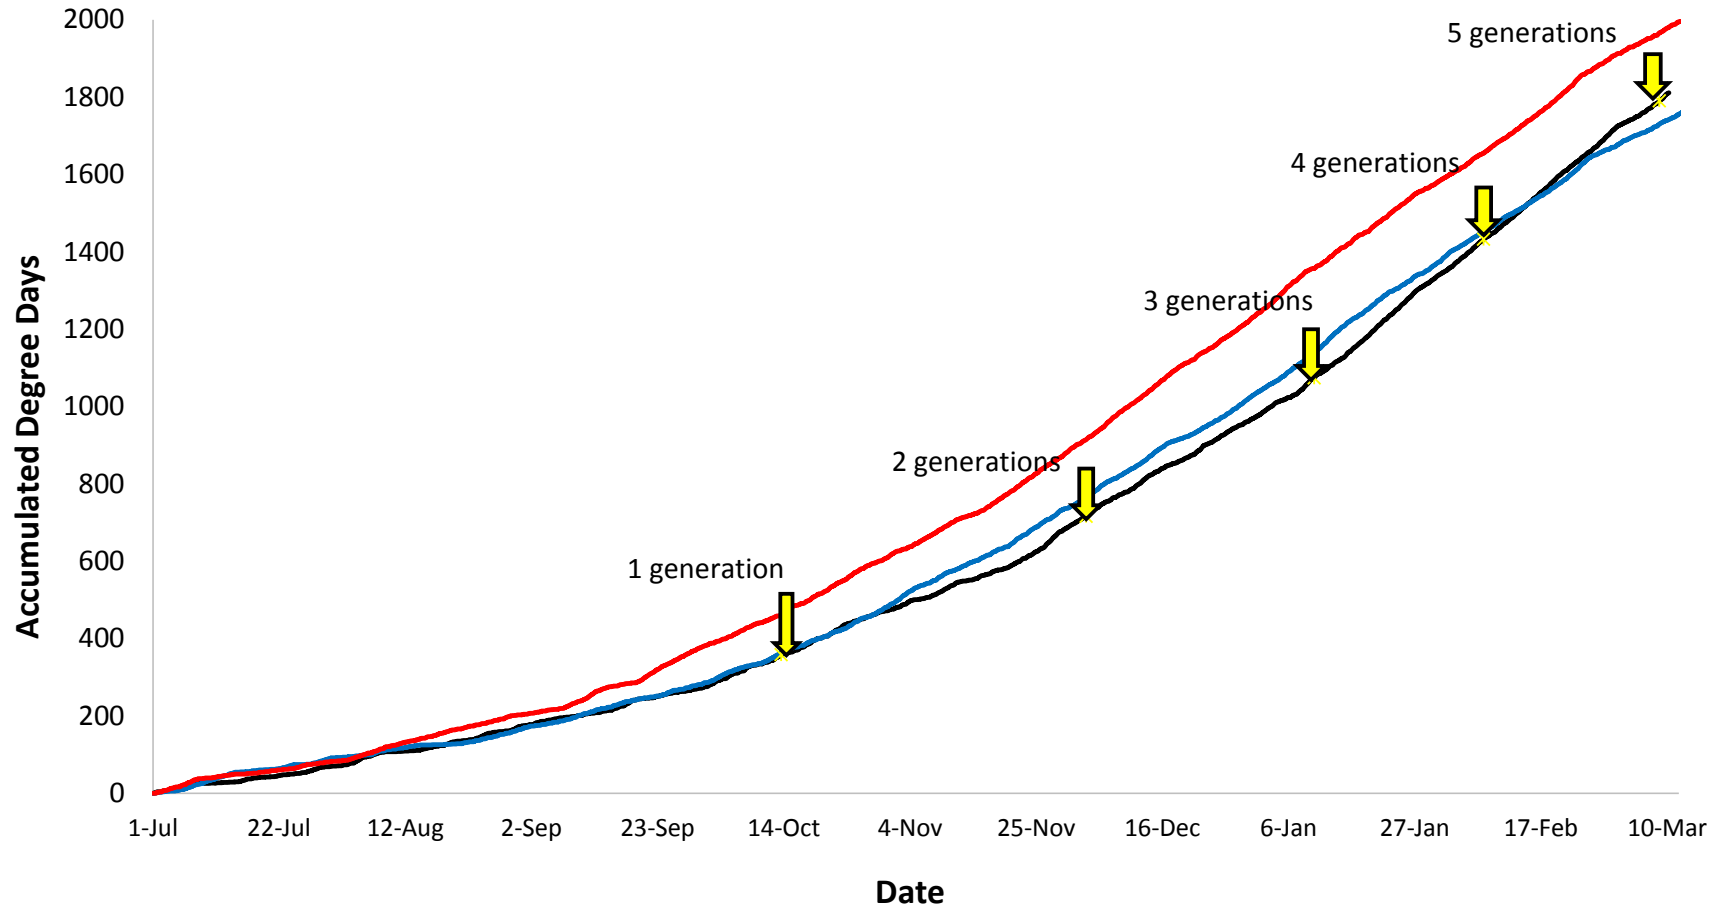

Pukekohe

Matamata

Manawatu

— Current year (2015-16) — Cold year (2006-07) — Hot year (2013-14)

Hawkes Bay

— Current year (2015-16) — Cold year (2011-12) — Hot year (2013-14)

Mid Canterbury

— Current year (2015-16) — Cold year (2006-07) — Hot year (2007-08)

South Canterbury

— Current year (2015-16) — Cold year (2006-07) — Hot year (2007-08)