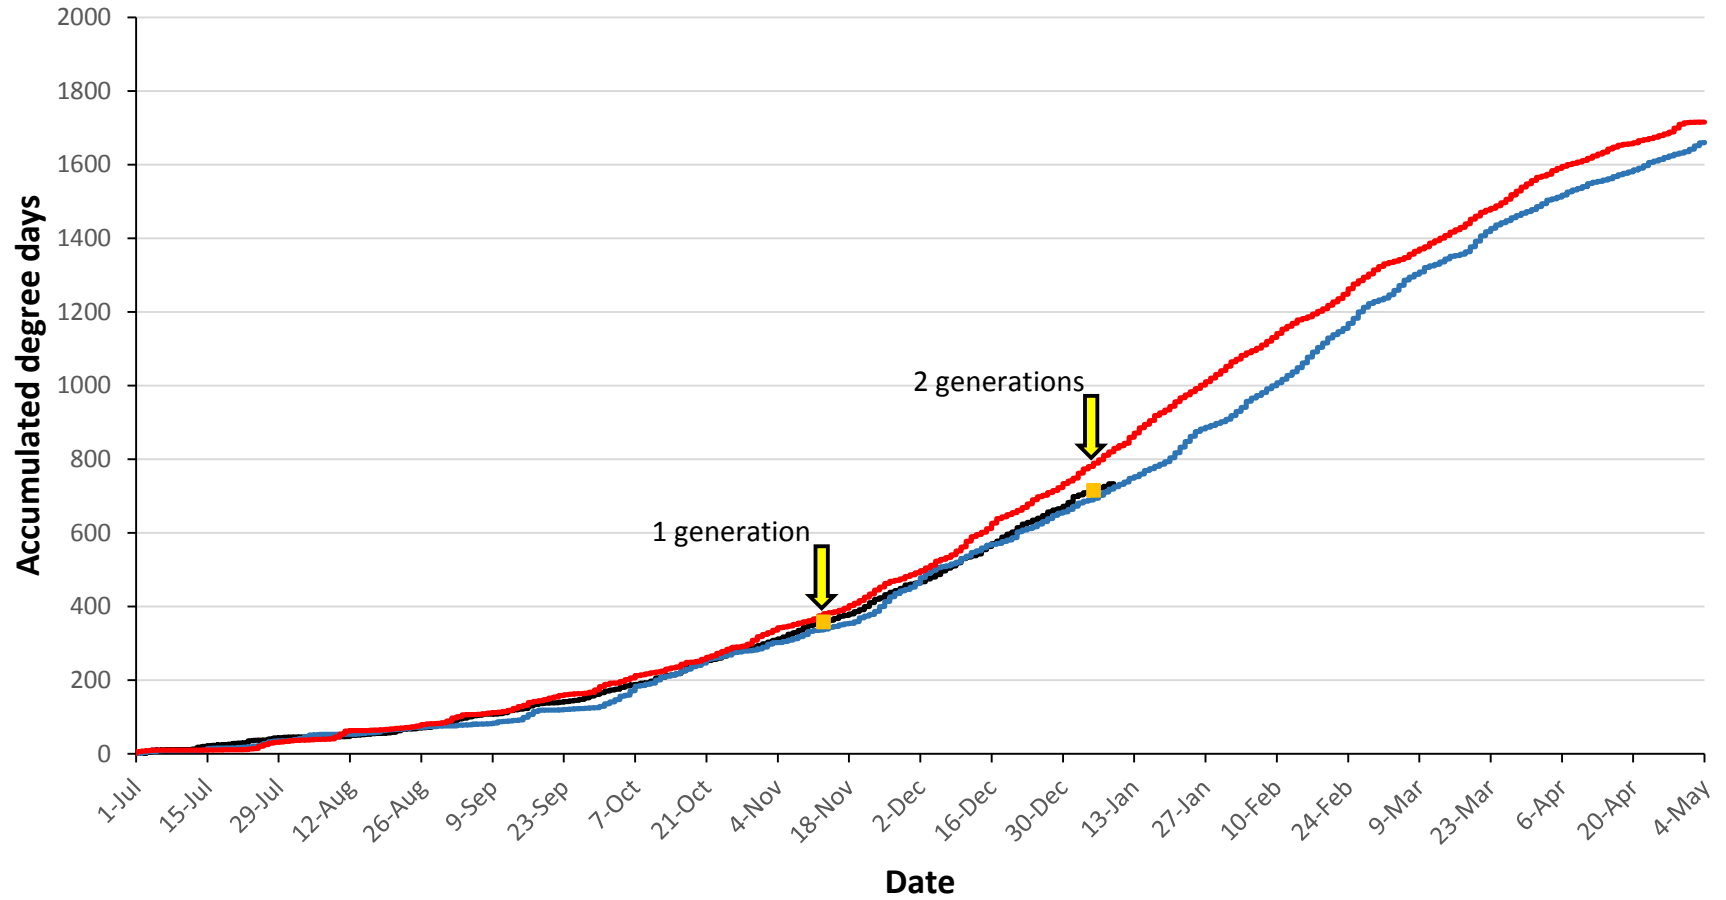

Pukekohe

— Current year (2016-2017) — Cold year (2008-2009) — Hot year (2007-2008)

Hawke's Bay

Matamata

— Current year (2016-2017) — Cold year (2011-2012) — Hot year (2010-2011)

Manawatu

— Current year (2016-2017) — Cold year (2006-2007) — Hot year (2013-2014)

Mid Canterbury

— Current year (2016-2017) — Cold year (2015-2016) — Hot year (2007-2008)

South Canterbury