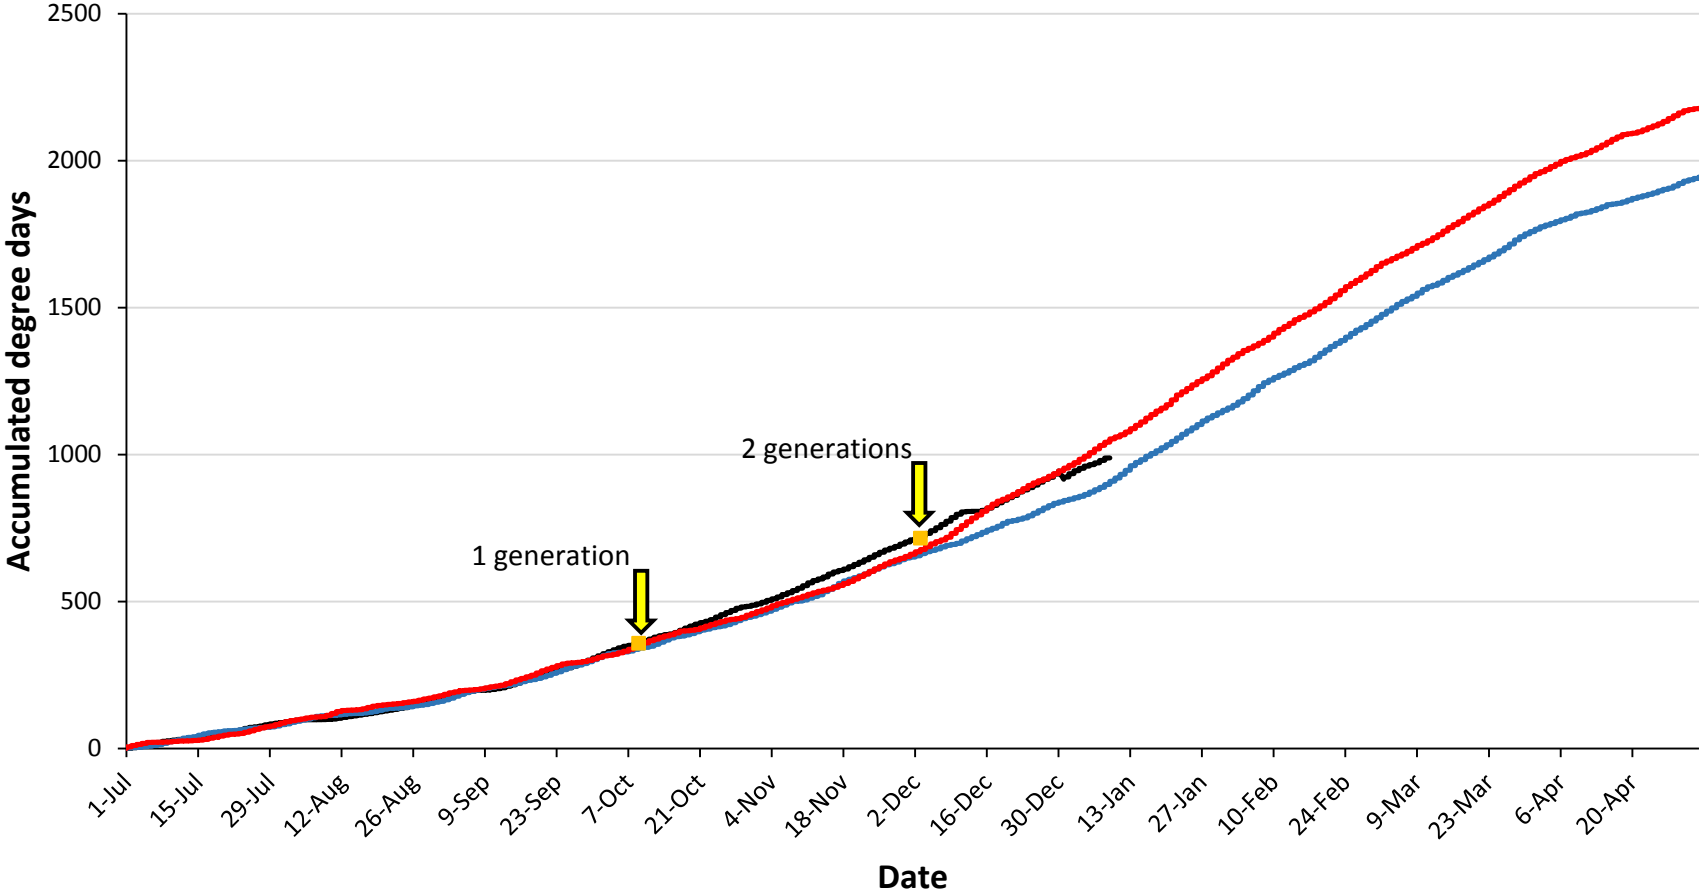

Pukekohe

— Current year (2016-2017) — Cold year (2008-2009) — Hot year (2007-2008)

Hawke's Bay

Matamata

— Current year (2016-2017) — Cold year (2011-2012) — Hot year (2010-2011)

Manawatu

— Current year (2016-2017) — Cold year (2006-2007) — Hot year (2013-2014)

Mid Canterbury

— Current year (2016-2017) — Cold year (2015-2016) — Hot year (2007-2008)

South Canterbury