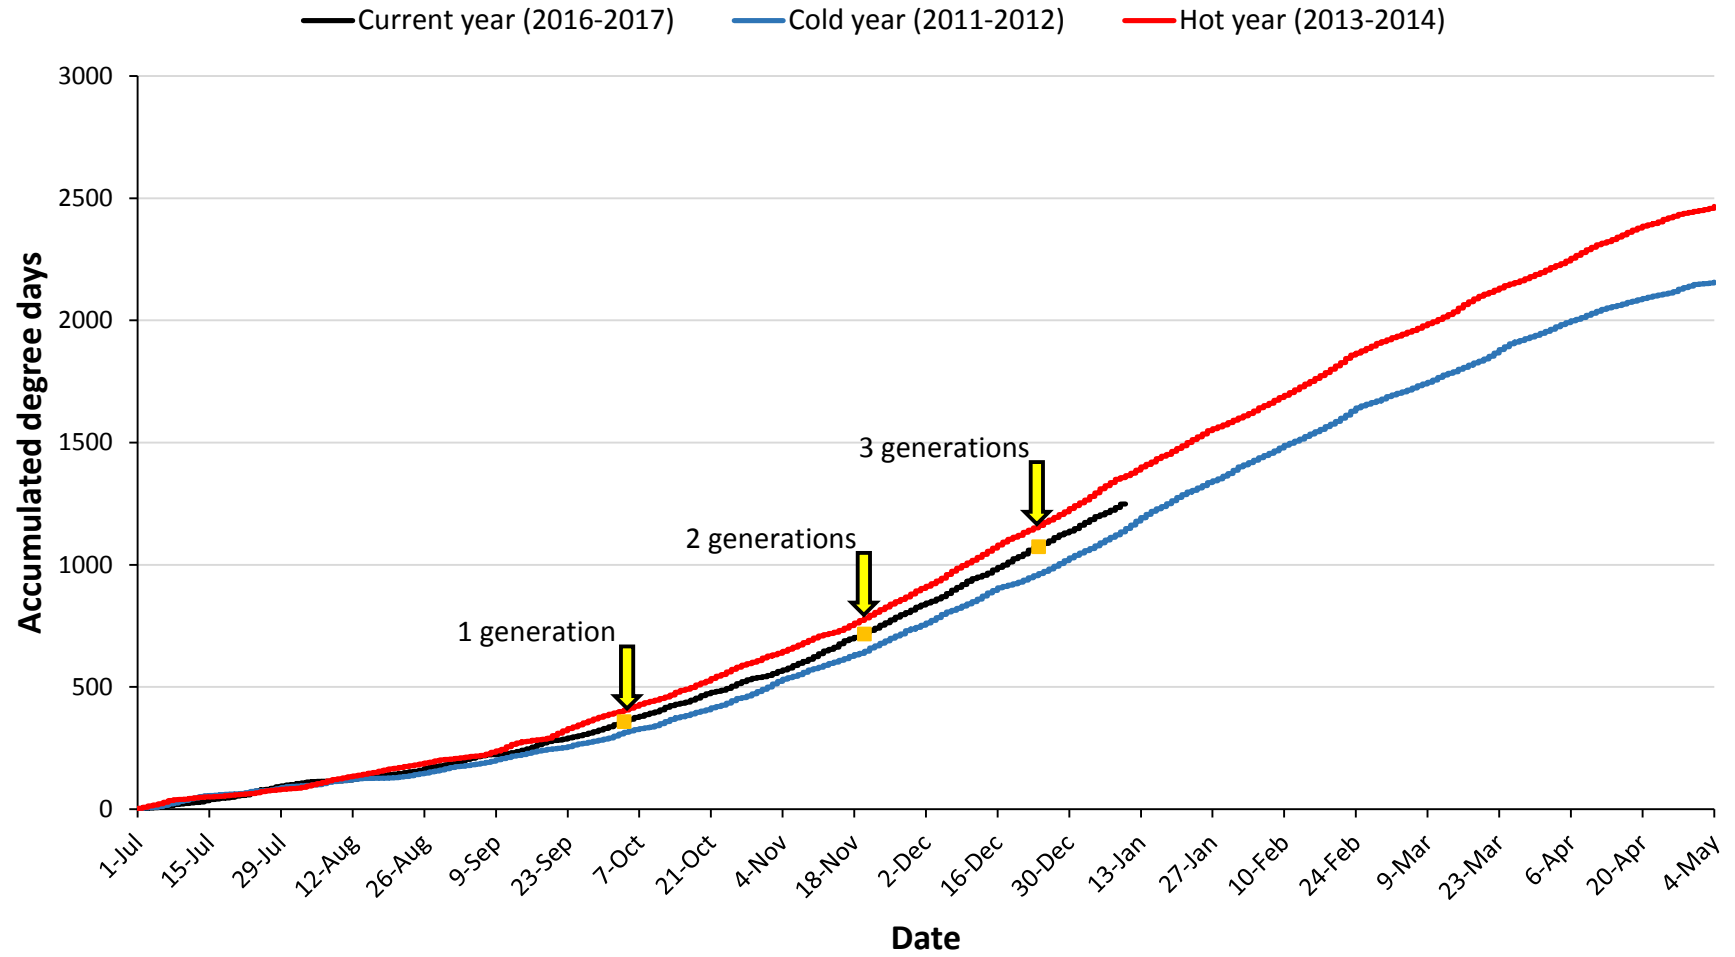

Pukekohe

— Current year (2016-2017) — Cold year (2008-2009) — Hot year (2007-2008)

Hawke's Bay

Matamata

— Current year (2016-2017) — Cold year (2011-2012) — Hot year (2010-2011)

Manawatu

— Current year (2016-2017) — Cold year (2006-2007) — Hot year (2013-2014)

Mid Canterbury

— Current year (2016-2017) — Cold year (2015-2016) — Hot year (2007-2008)

South Canterbury