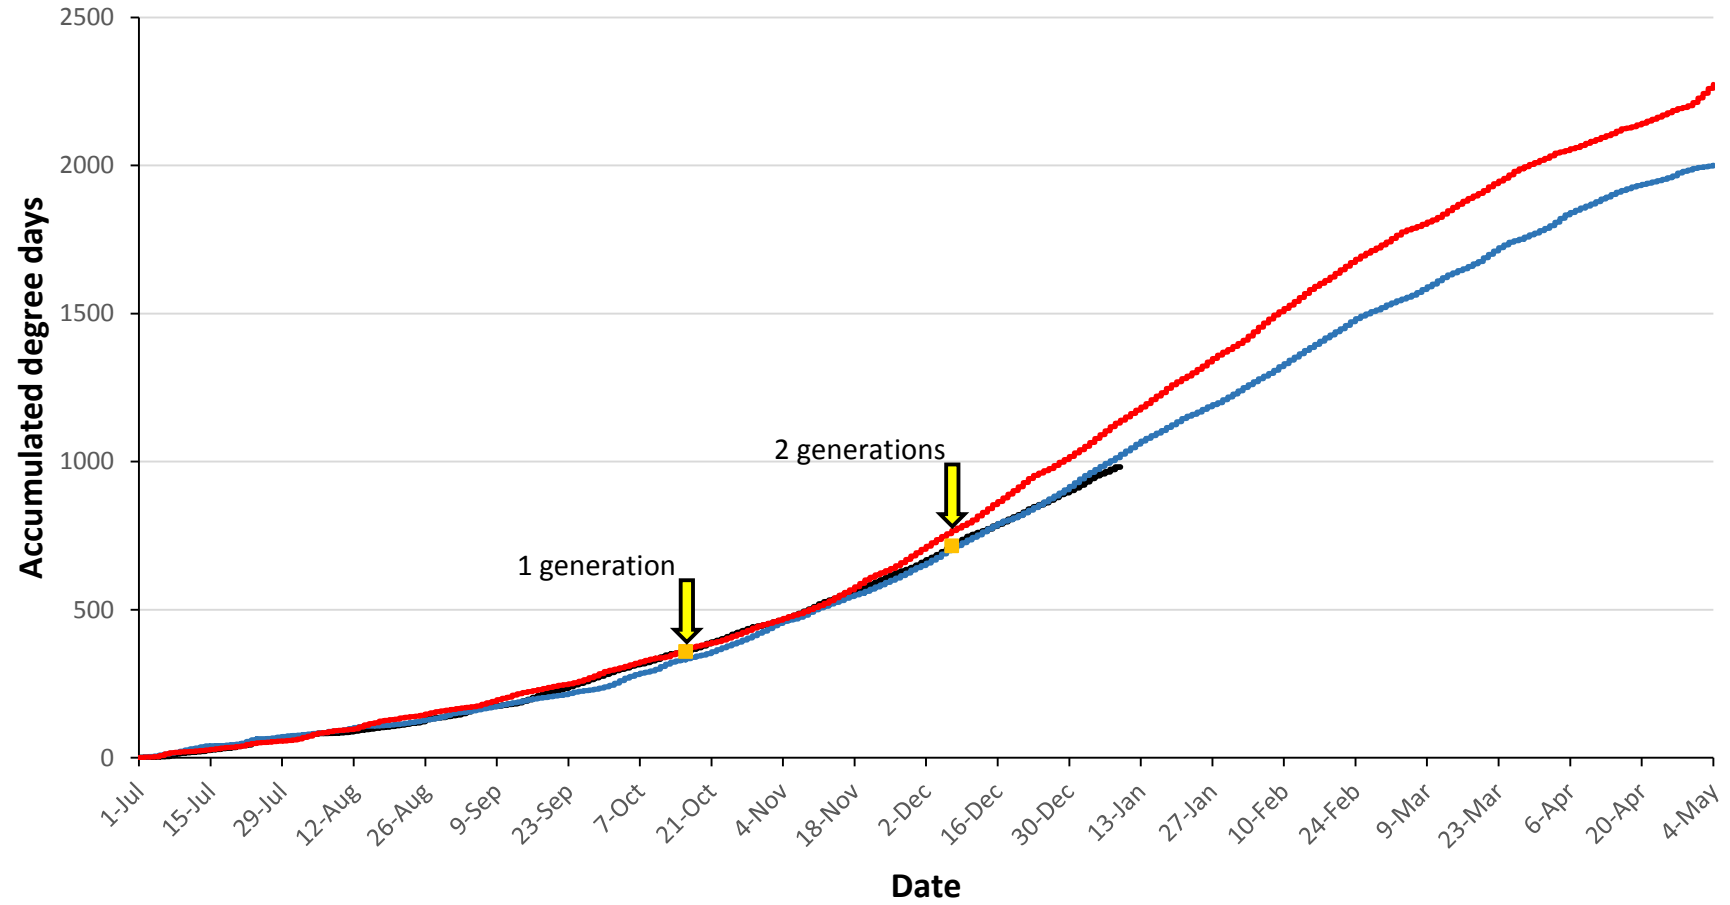

Pukekohe

— Current year (2016-2017) — Cold year (2008-2009) — Hot year (2007-2008)

Hawke's Bay

Matamata

— Current year (2016-2017) — Cold year (2011-2012) — Hot year (2010-2011)

Manawatu

— Current year (2016-2017) — Cold year (2006-2007) — Hot year (2013-2014)

Mid Canterbury

— Current year (2016-2017) — Cold year (2015-2016) — Hot year (2007-2008)

South Canterbury