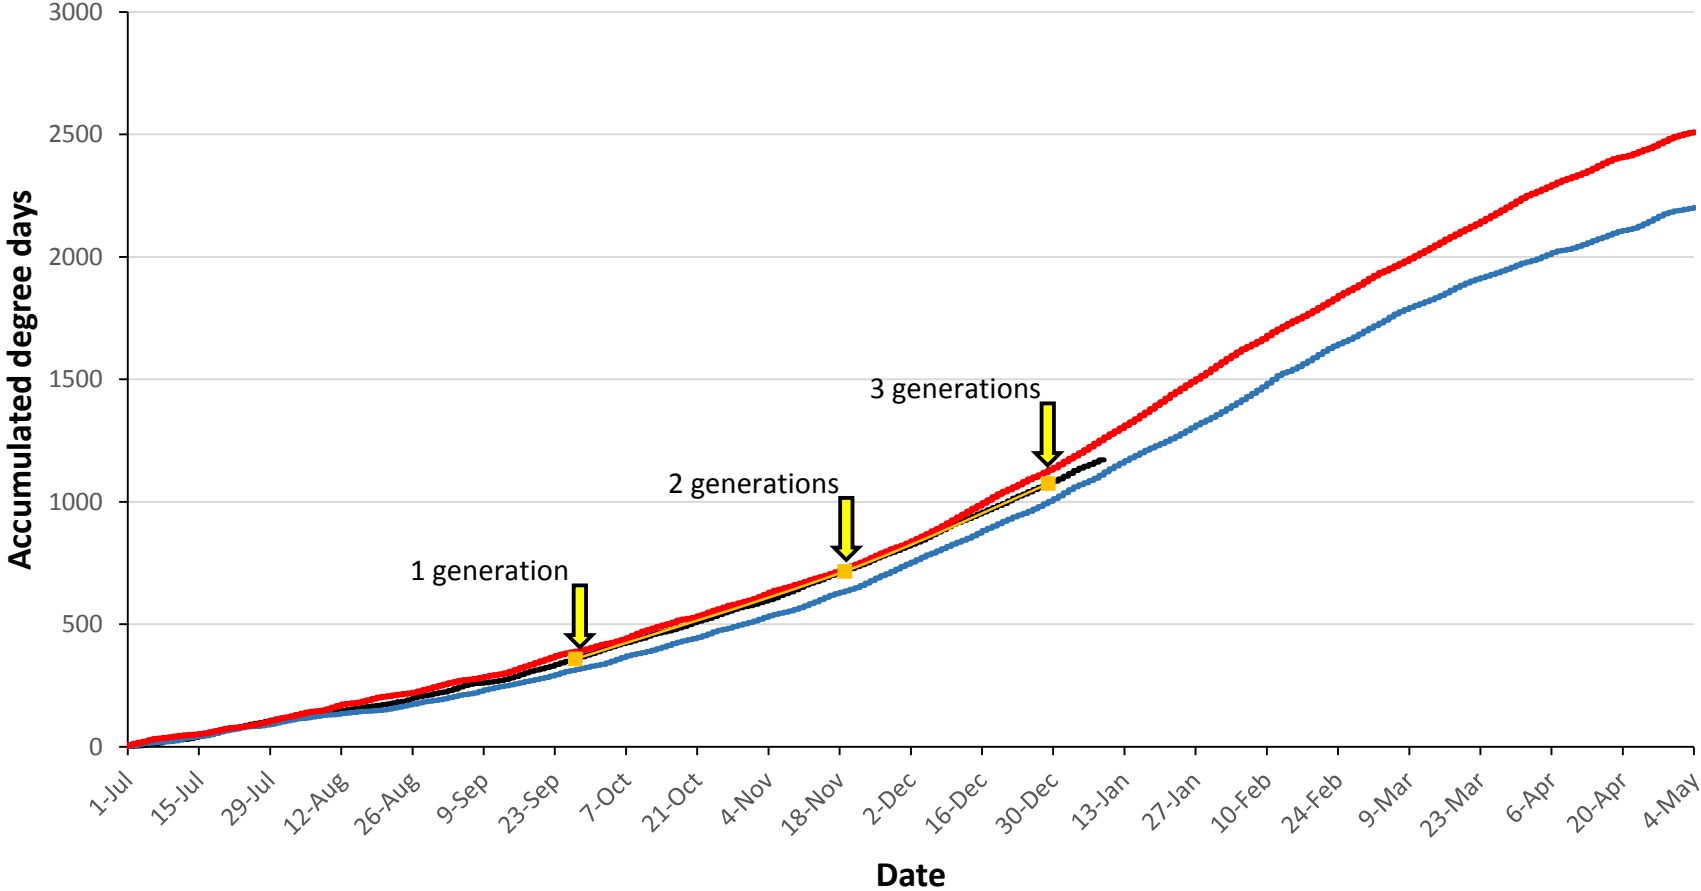

Pukekohe

— Current year (2016-2017) — Cold year (2008-2009) — Hot year (2007-2008)

Hawke's Bay

Matamata

— Current year (2016-2017) — Cold year (2011-2012) — Hot year (2010-2011)

Manawatu

— Current year (2016-2017) — Cold year (2006-2007) — Hot year (2013-2014)

Mid Canterbury

— Current year (2016-2017) — Cold year (2015-2016) — Hot year (2007-2008)

South Canterbury