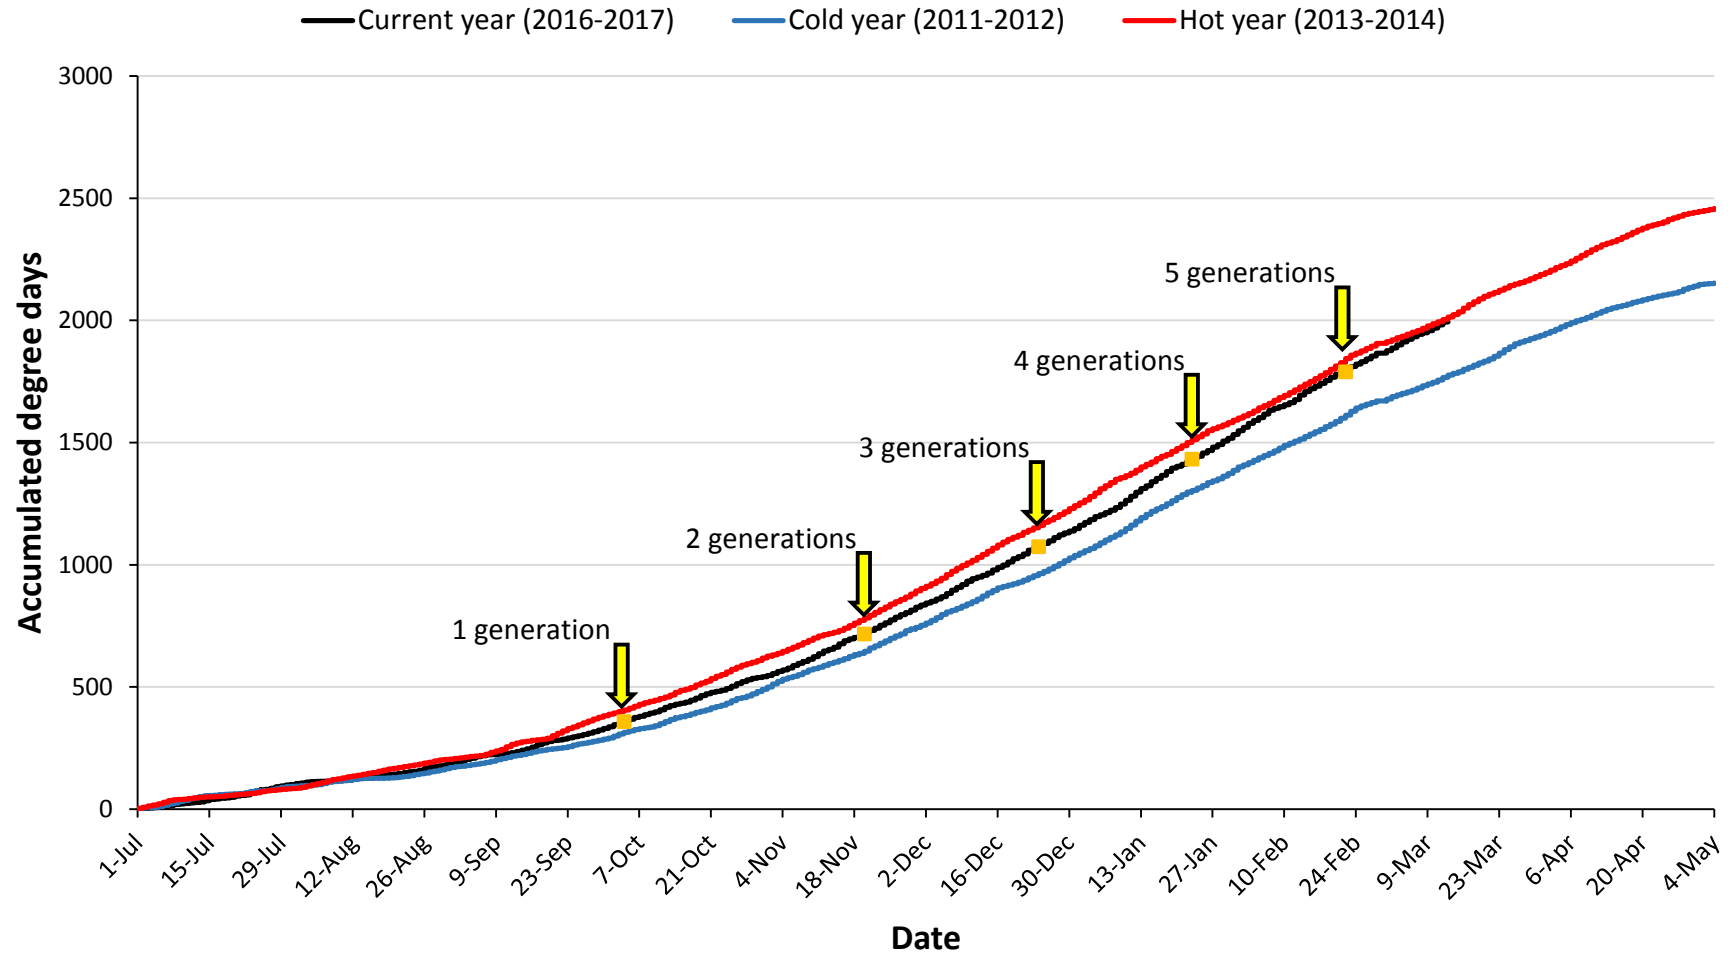

Hawke's Bay