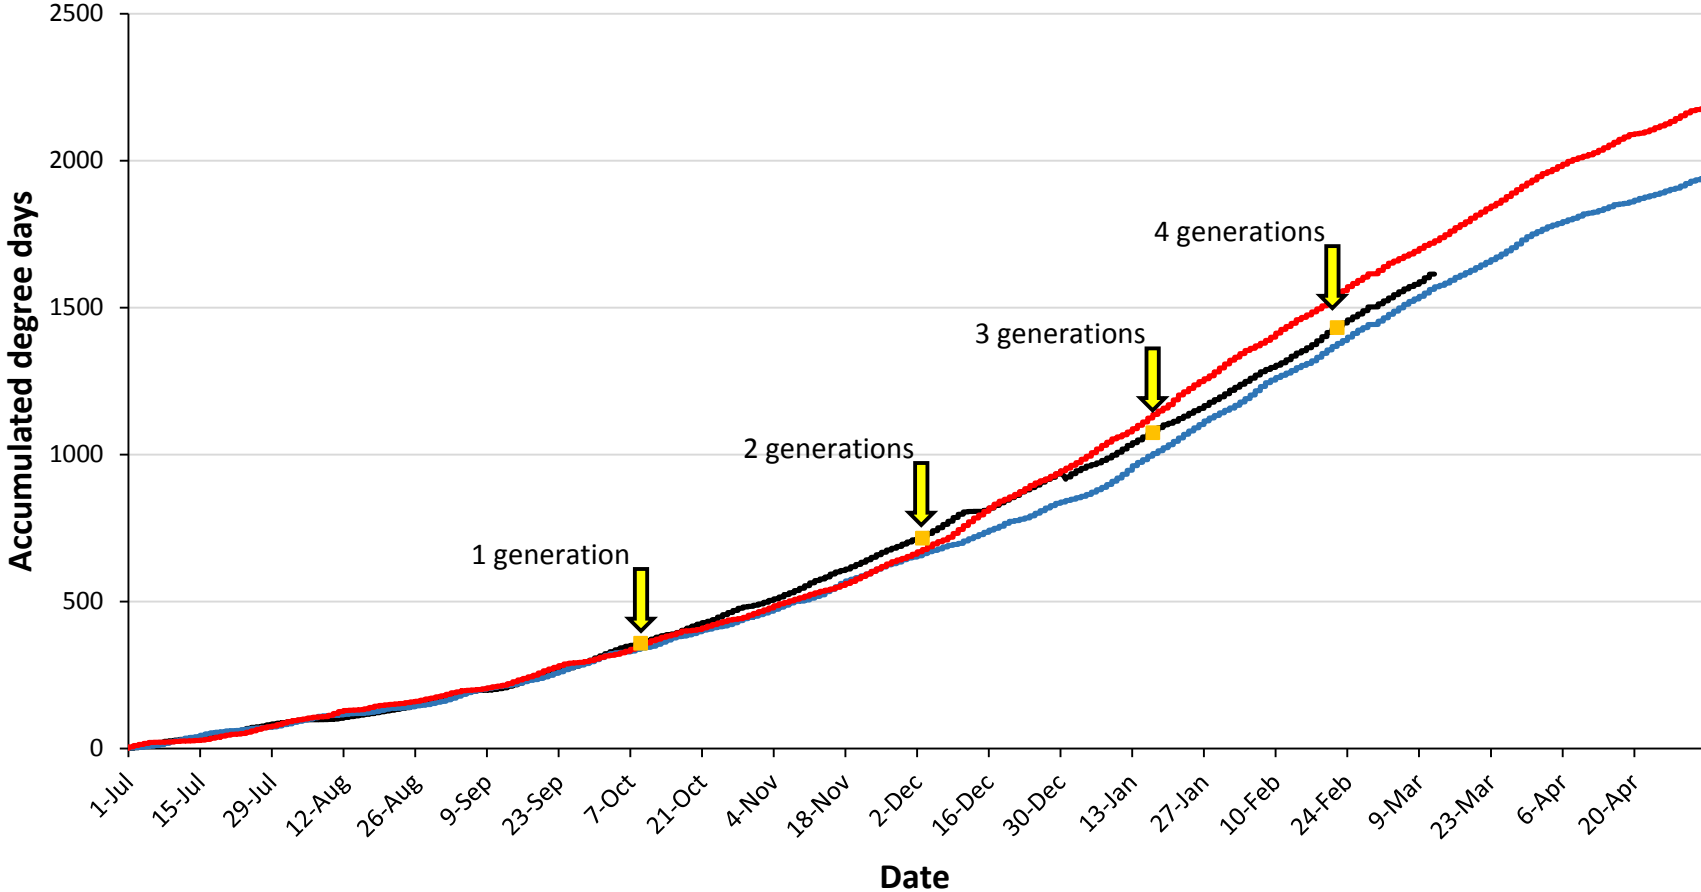

# Pukekohe

— Current year (2016-2017) — Cold year (2008-2009) — Hot year (2007-2008)

# Hawke's Bay

# Manawatu

— Current year (2016-2017)    — Cold year (2006-2007)    — Hot year (2013-2014)