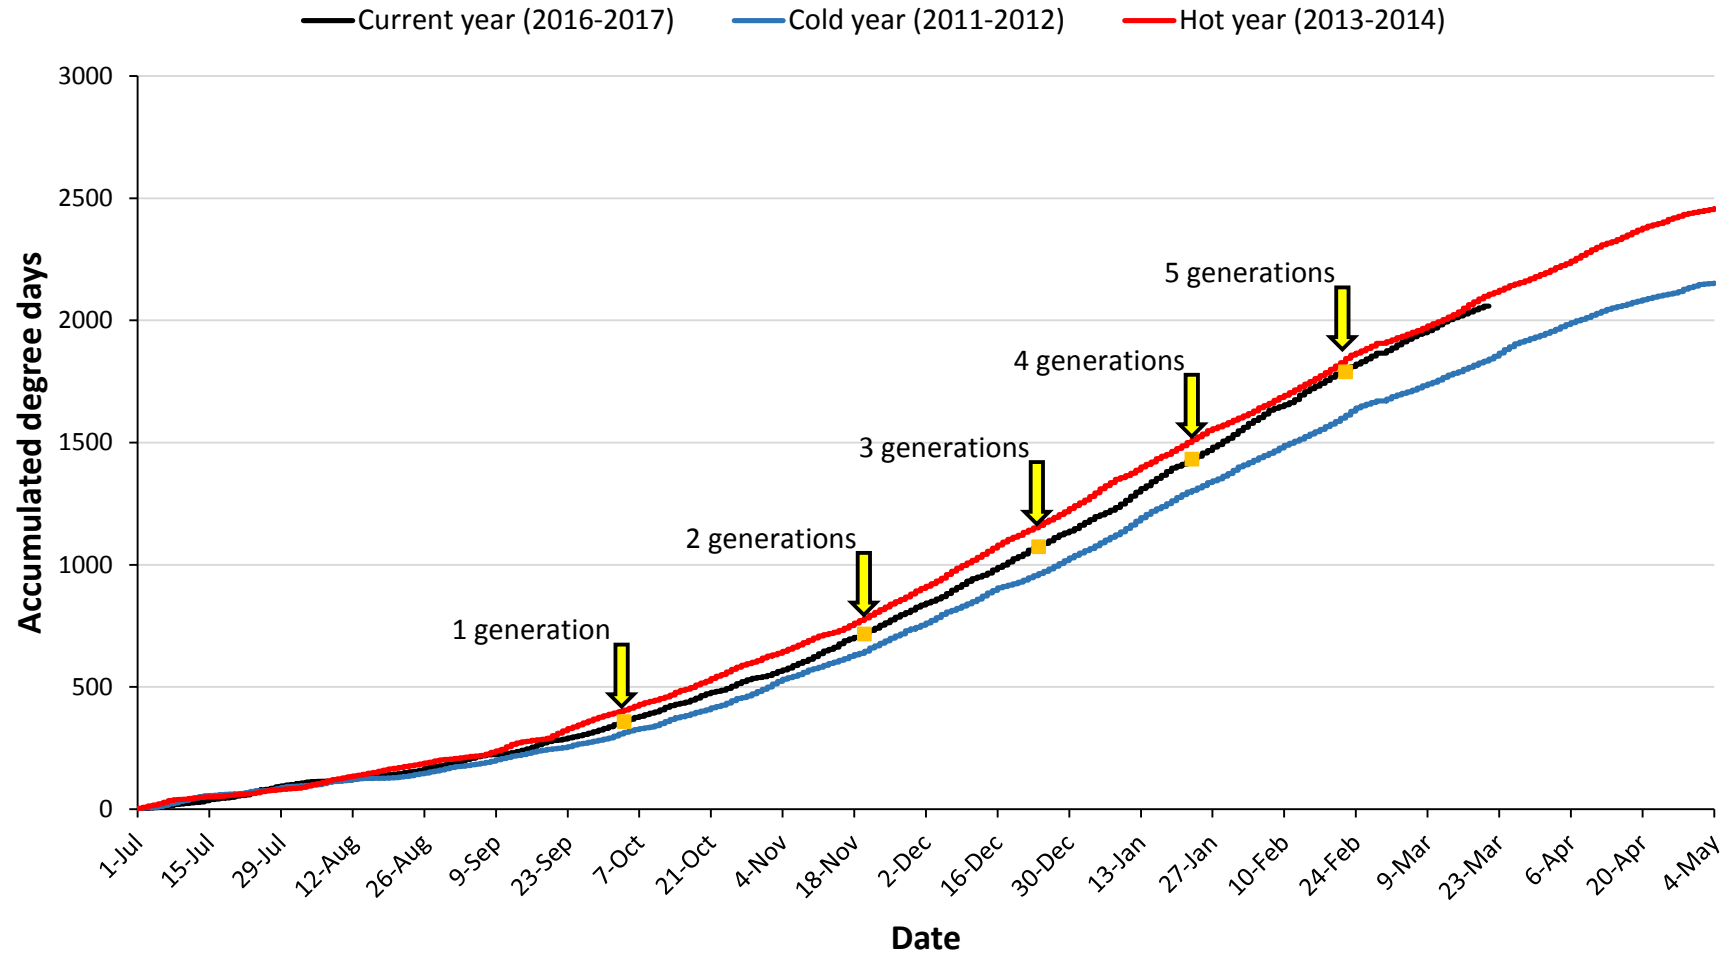

Pukekohe

— Current year (2016-2017) — Cold year (2008-2009) — Hot year (2007-2008)

Hawke's Bay

Matamata

Manawatu

— Current year (2016-2017) — Cold year (2006-2007) — Hot year (2013-2014)

Mid Canterbury

— Current year (2016-2017) — Cold year (2015-2016) — Hot year (2007-2008)