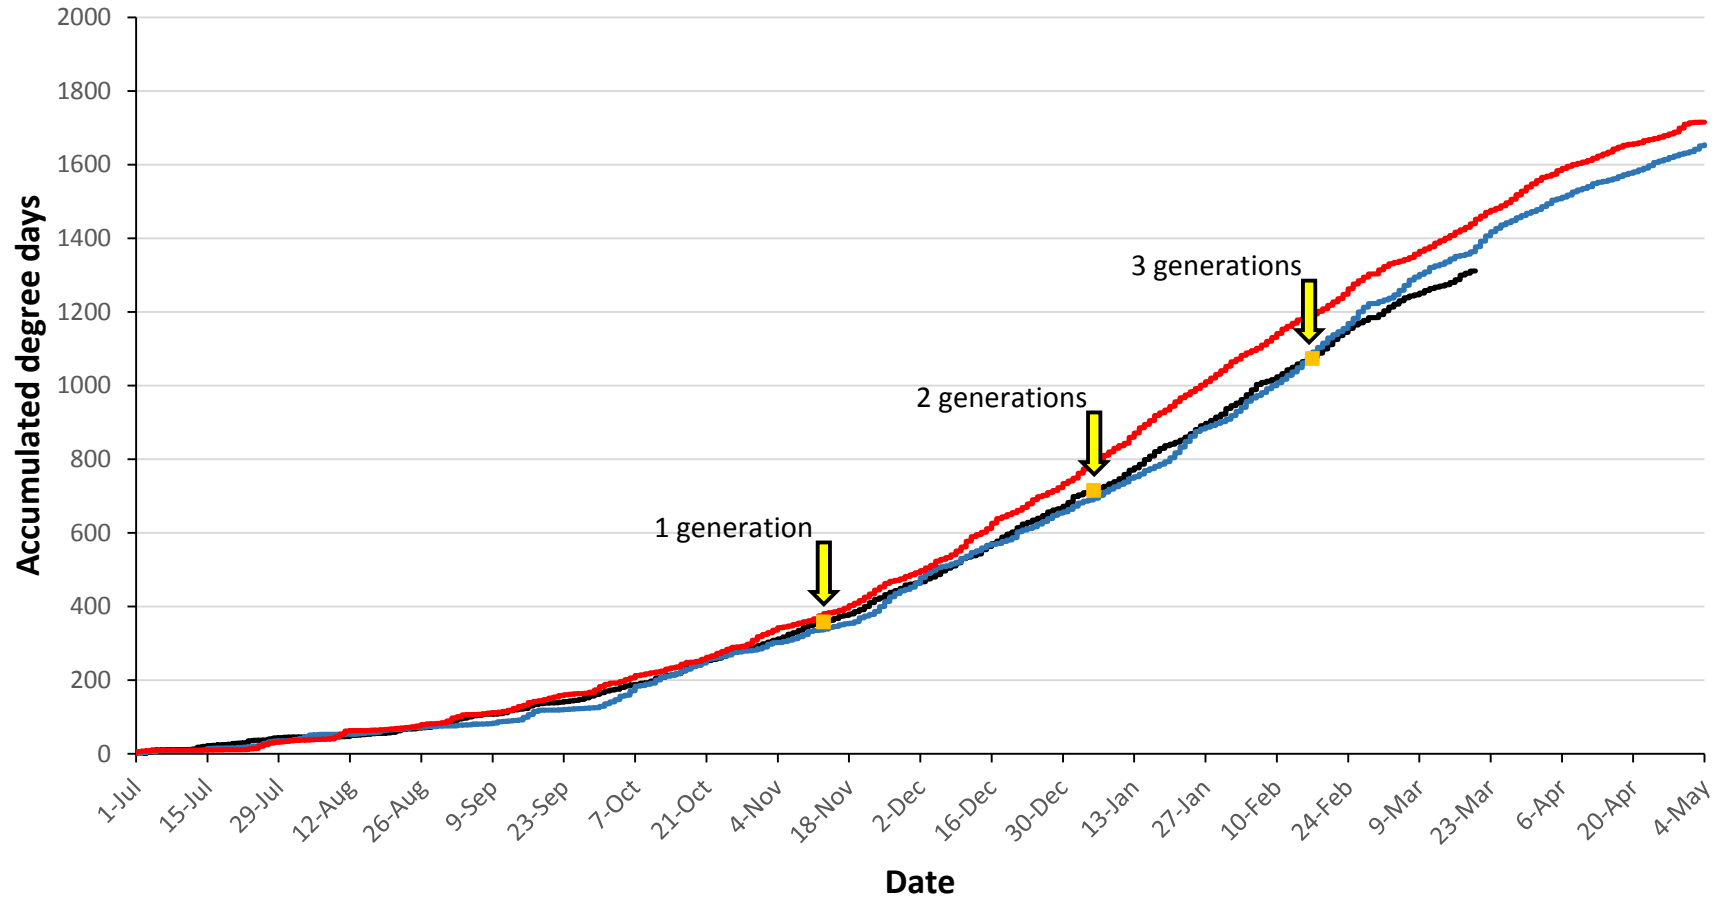

Pukekohe

— Current year (2016-2017) — Cold year (2008-2009) — Hot year (2007-2008)

Hawke's Bay

Matamata

Manawatu

— Current year (2016-2017) — Cold year (2006-2007) — Hot year (2013-2014)

Mid Canterbury

— Current year (2016-2017) — Cold year (2015-2016) — Hot year (2007-2008)

South Canterbury