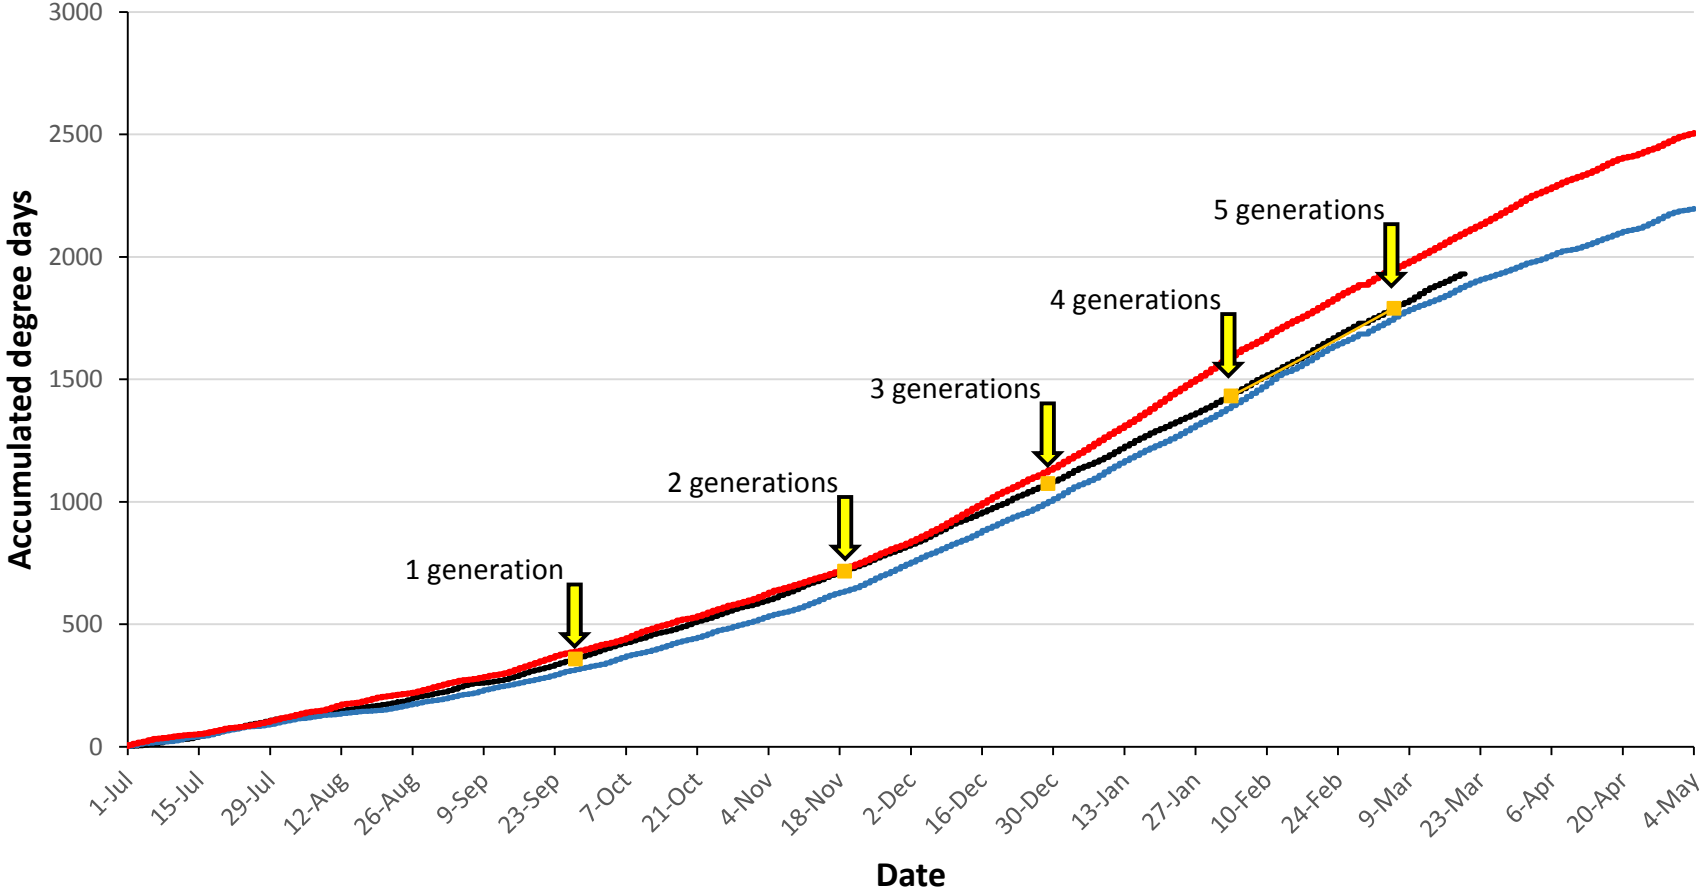

Pukekohe

— Current year (2016-2017) — Cold year (2008-2009) — Hot year (2007-2008)

Hawke's Bay

Matamata

Manawatu

— Current year (2016-2017) — Cold year (2006-2007) — Hot year (2013-2014)

Mid Canterbury

— Current year (2016-2017) — Cold year (2015-2016) — Hot year (2007-2008)

South Canterbury