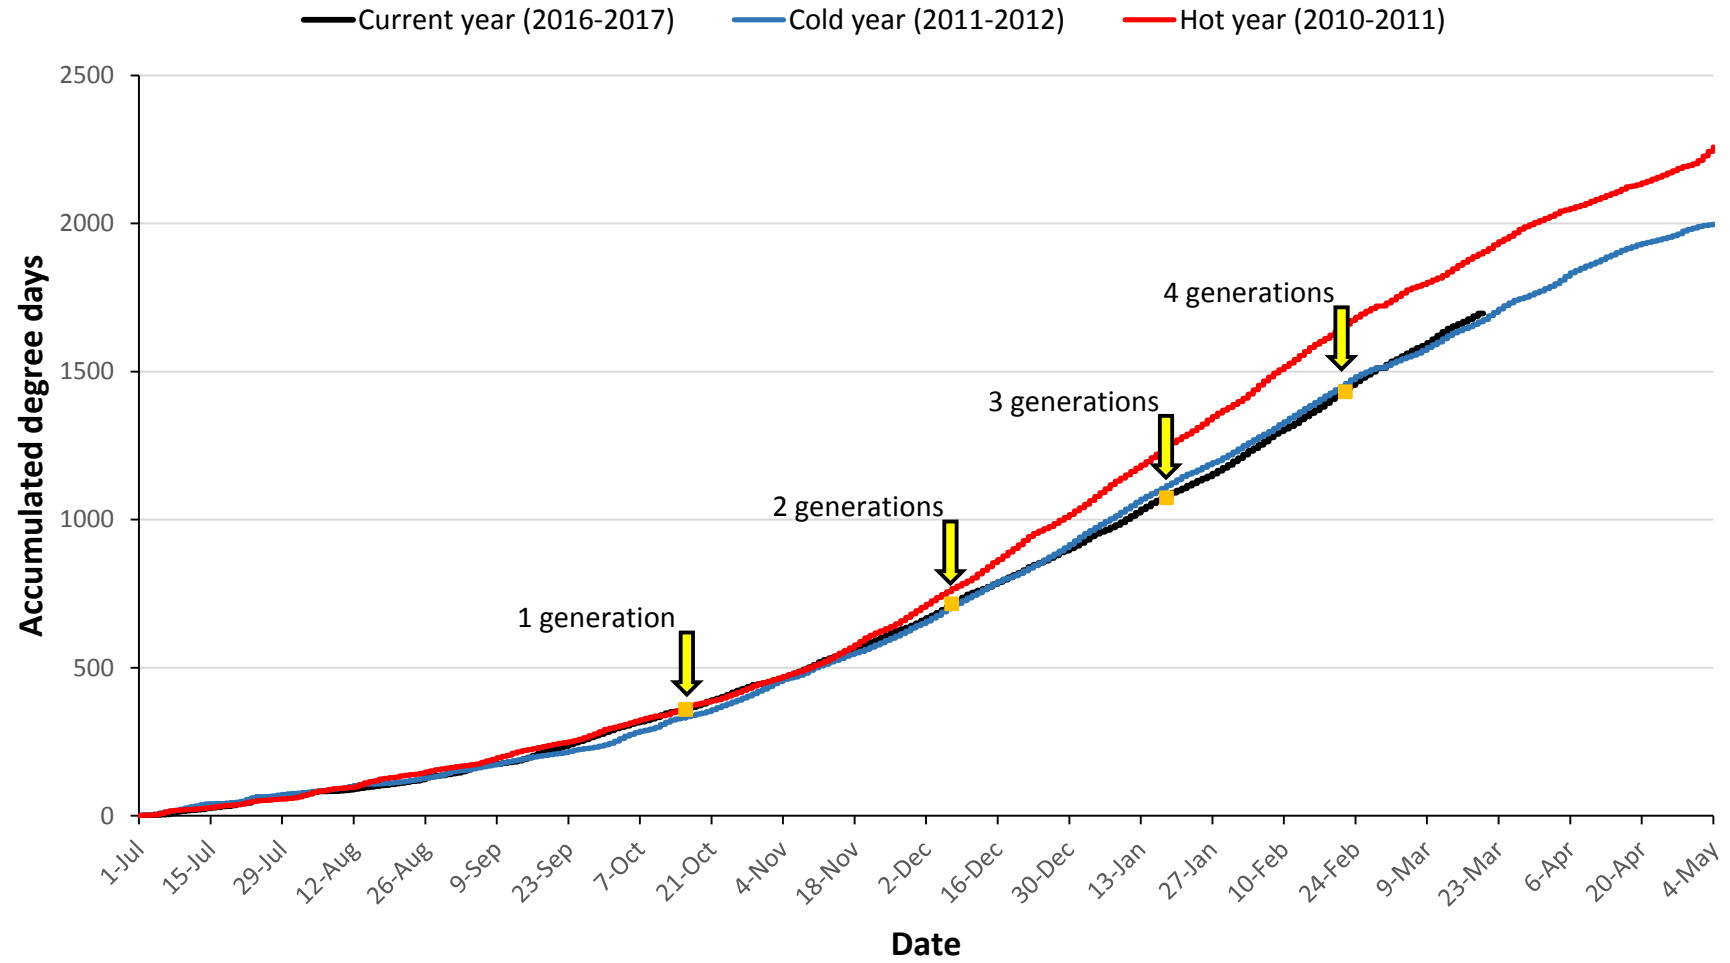

Pukekohe

— Current year (2016-2017) — Cold year (2008-2009) — Hot year (2007-2008)

Hawke's Bay

Matamata

Manawatu

— Current year (2016-2017) — Cold year (2006-2007) — Hot year (2013-2014)

Mid Canterbury

— Current year (2016-2017) — Cold year (2015-2016) — Hot year (2007-2008)