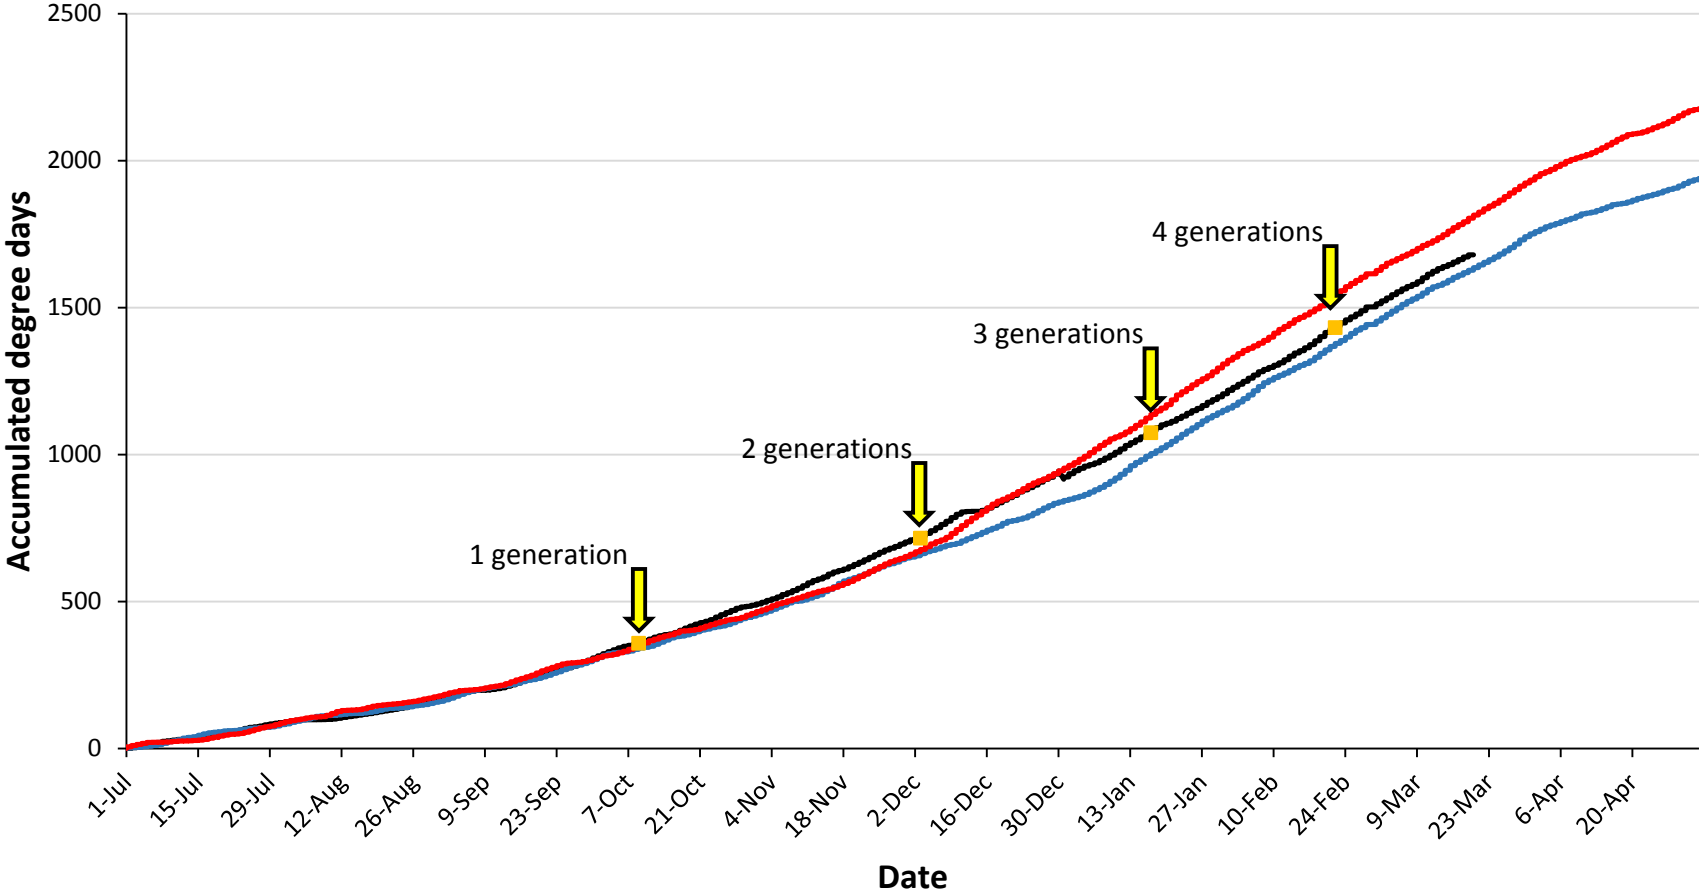

Pukekohe

— Current year (2016-2017) — Cold year (2008-2009) — Hot year (2007-2008)

Hawke's Bay

Matamata

Manawatu

— Current year (2016-2017) — Cold year (2006-2007) — Hot year (2013-2014)

Mid Canterbury

— Current year (2016-2017) — Cold year (2015-2016) — Hot year (2007-2008)

South Canterbury