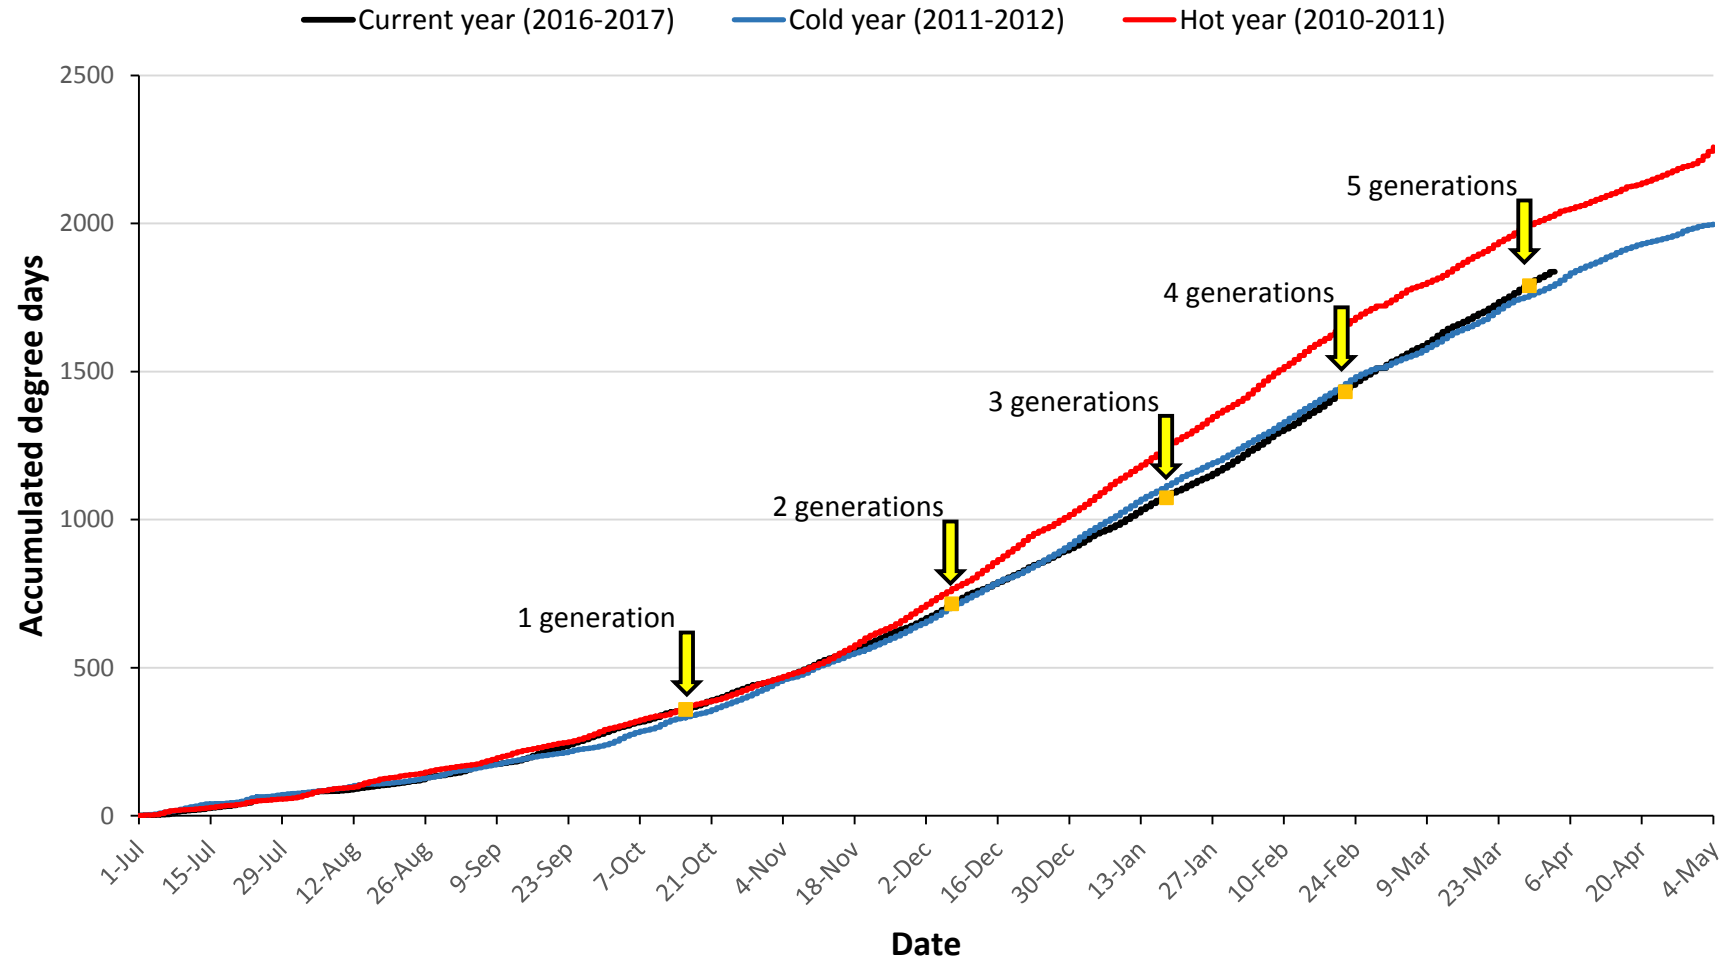

Pukekohe

— Current year (2016-2017) — Cold year (2008-2009) — Hot year (2007-2008)

Hawke's Bay

Matamata

Manawatu

— Current year (2016-2017) — Cold year (2006-2007) — Hot year (2013-2014)

Mid Canterbury

— Current year (2016-2017) — Cold year (2015-2016) — Hot year (2007-2008)