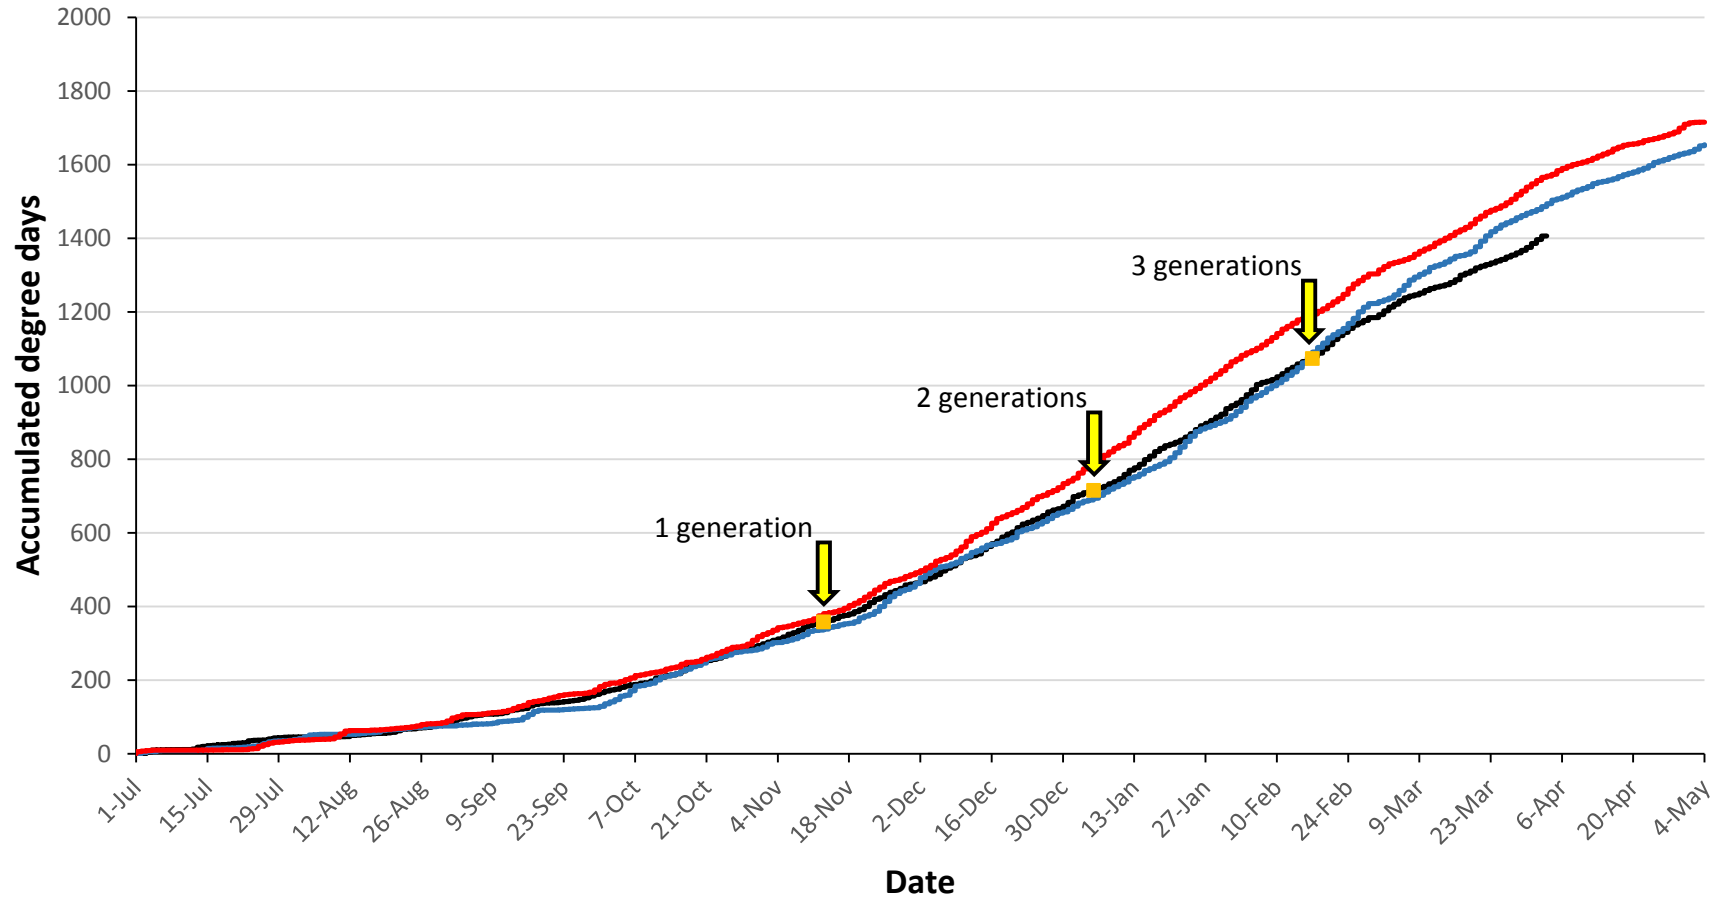

Pukekohe

— Current year (2016-2017) — Cold year (2008-2009) — Hot year (2007-2008)

Hawke's Bay

Matamata

Manawatu

— Current year (2016-2017) — Cold year (2006-2007) — Hot year (2013-2014)

Mid Canterbury

— Current year (2016-2017) — Cold year (2015-2016) — Hot year (2007-2008)

South Canterbury