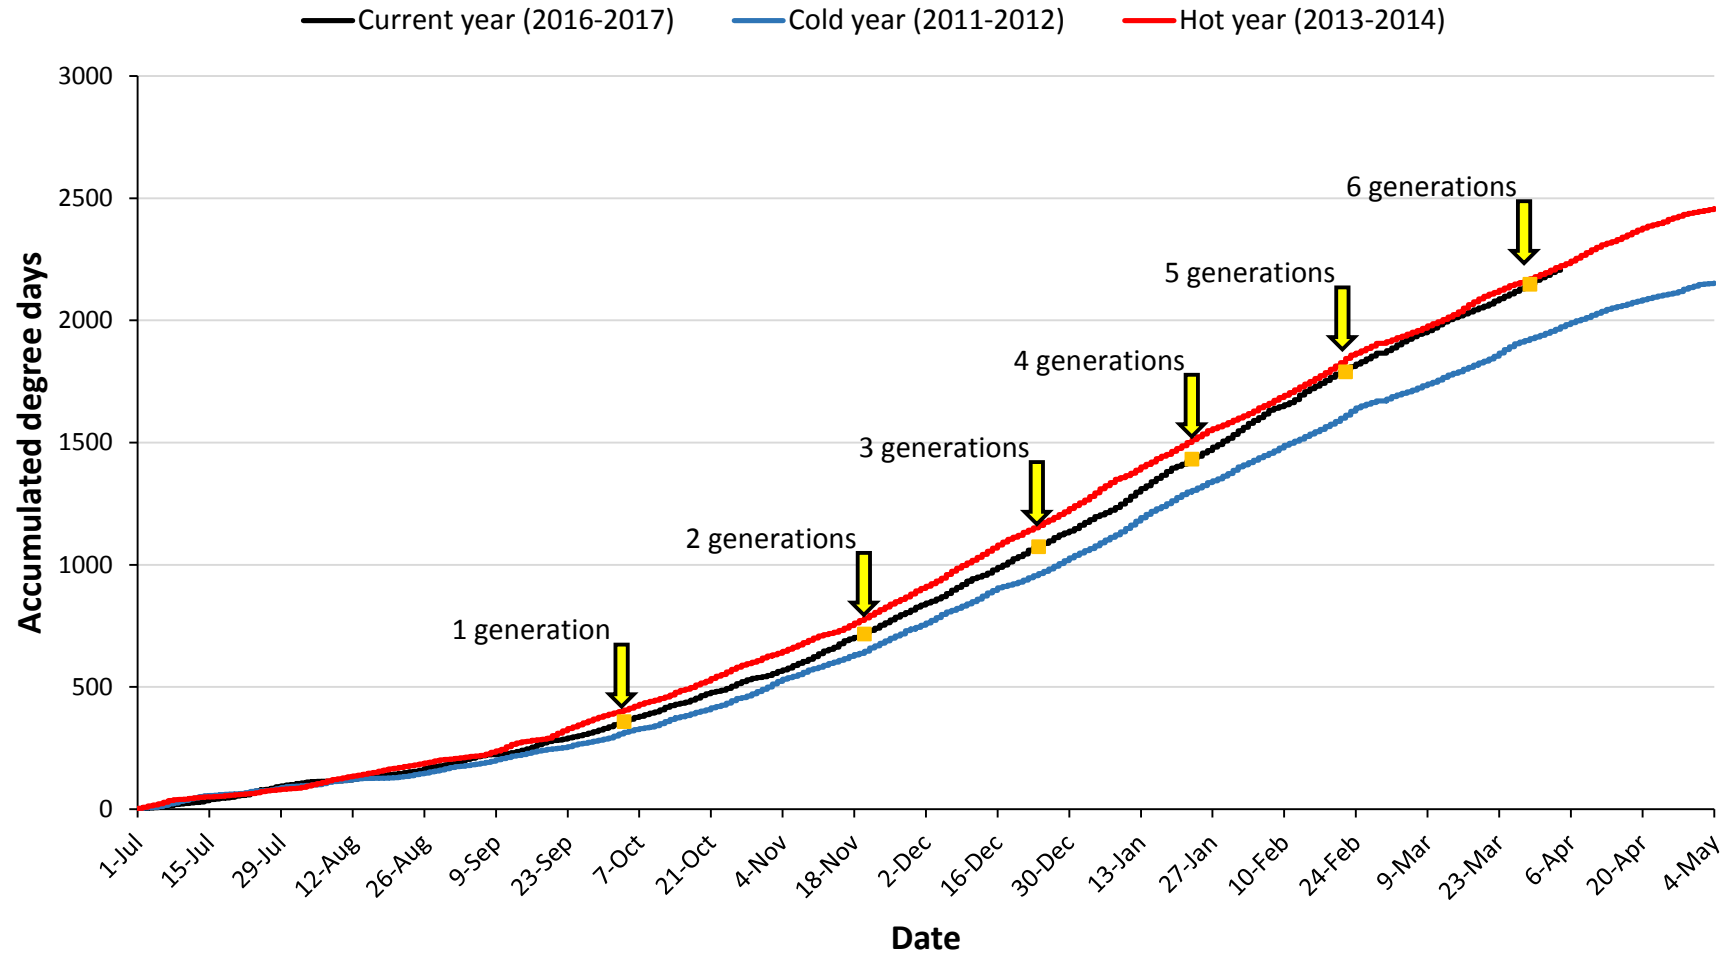

Pukekohe

— Current year (2016-2017) — Cold year (2008-2009) — Hot year (2007-2008)

Hawke's Bay

Matamata

Manawatu

— Current year (2016-2017) — Cold year (2006-2007) — Hot year (2013-2014)

Mid Canterbury

— Current year (2016-2017) — Cold year (2015-2016) — Hot year (2007-2008)