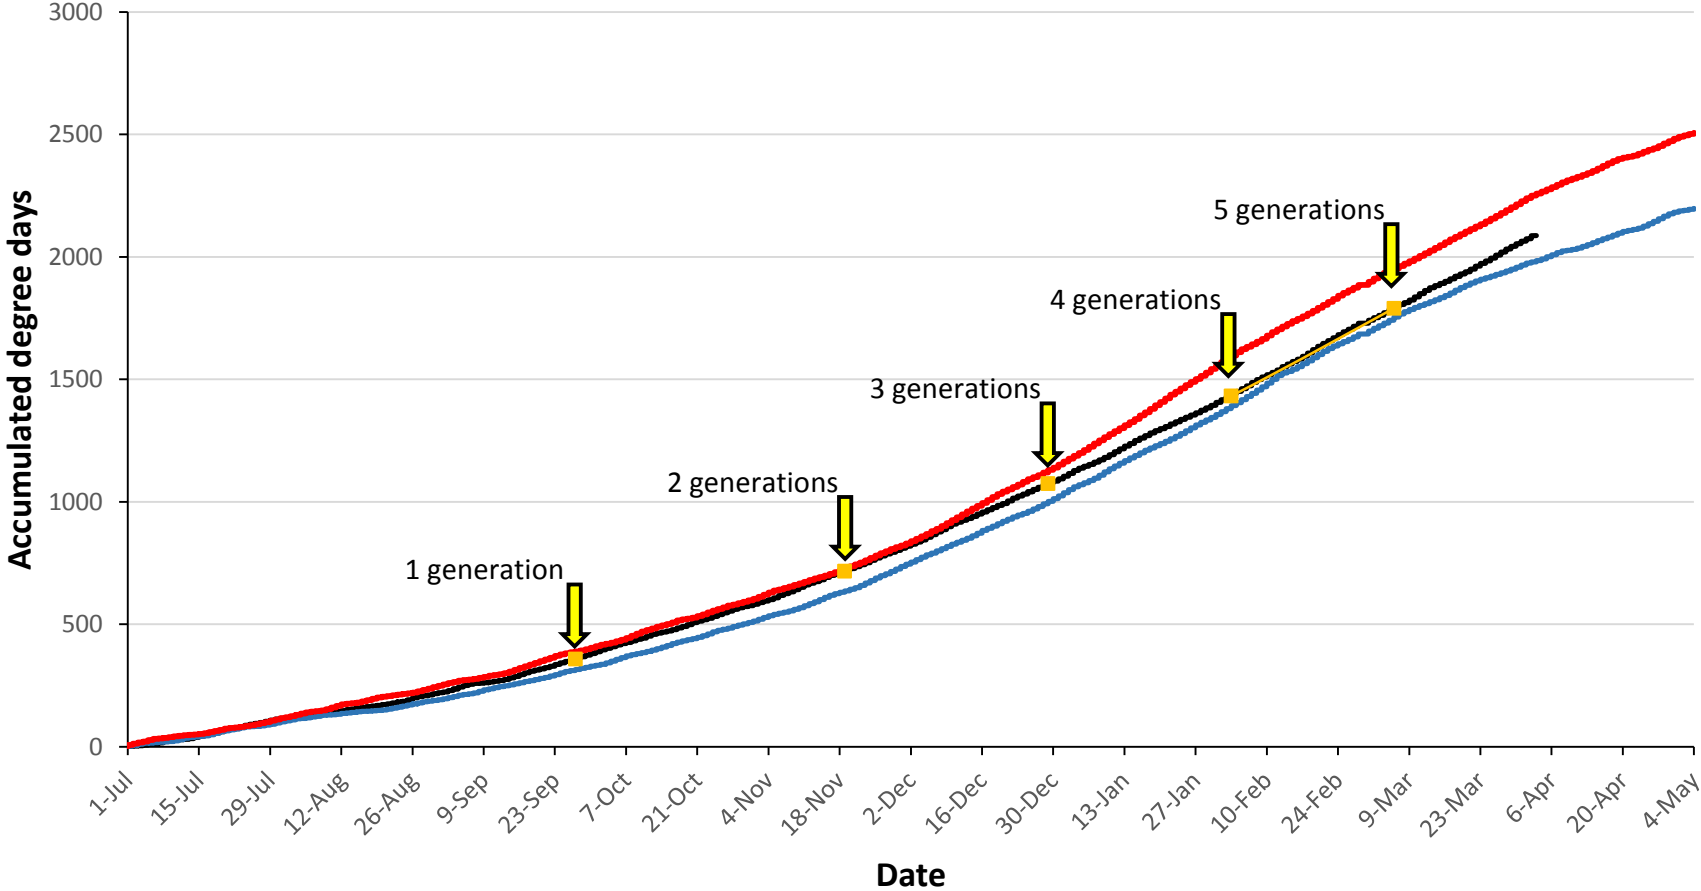

Pukekohe

— Current year (2016-2017) — Cold year (2008-2009) — Hot year (2007-2008)

Hawke's Bay

Matamata

Manawatu

— Current year (2016-2017) — Cold year (2006-2007) — Hot year (2013-2014)

Mid Canterbury

— Current year (2016-2017) — Cold year (2015-2016) — Hot year (2007-2008)

South Canterbury