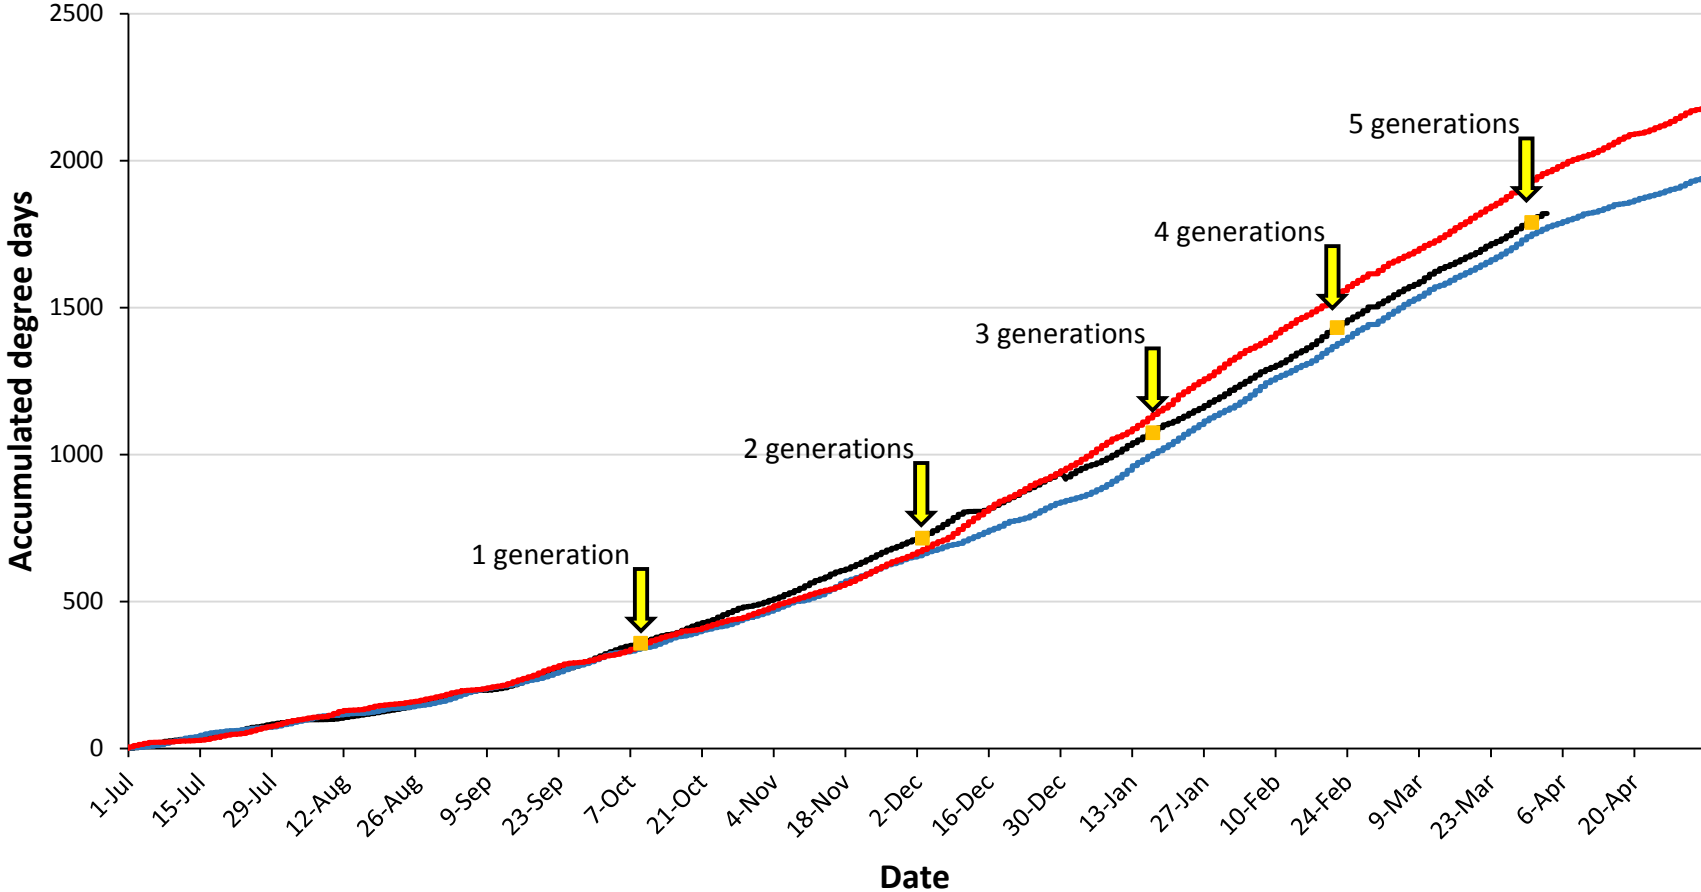

Pukekohe

— Current year (2016-2017) — Cold year (2008-2009) — Hot year (2007-2008)

Hawke's Bay

Matamata

Manawatu

— Current year (2016-2017) — Cold year (2006-2007) — Hot year (2013-2014)

Mid Canterbury

— Current year (2016-2017) — Cold year (2015-2016) — Hot year (2007-2008)

South Canterbury