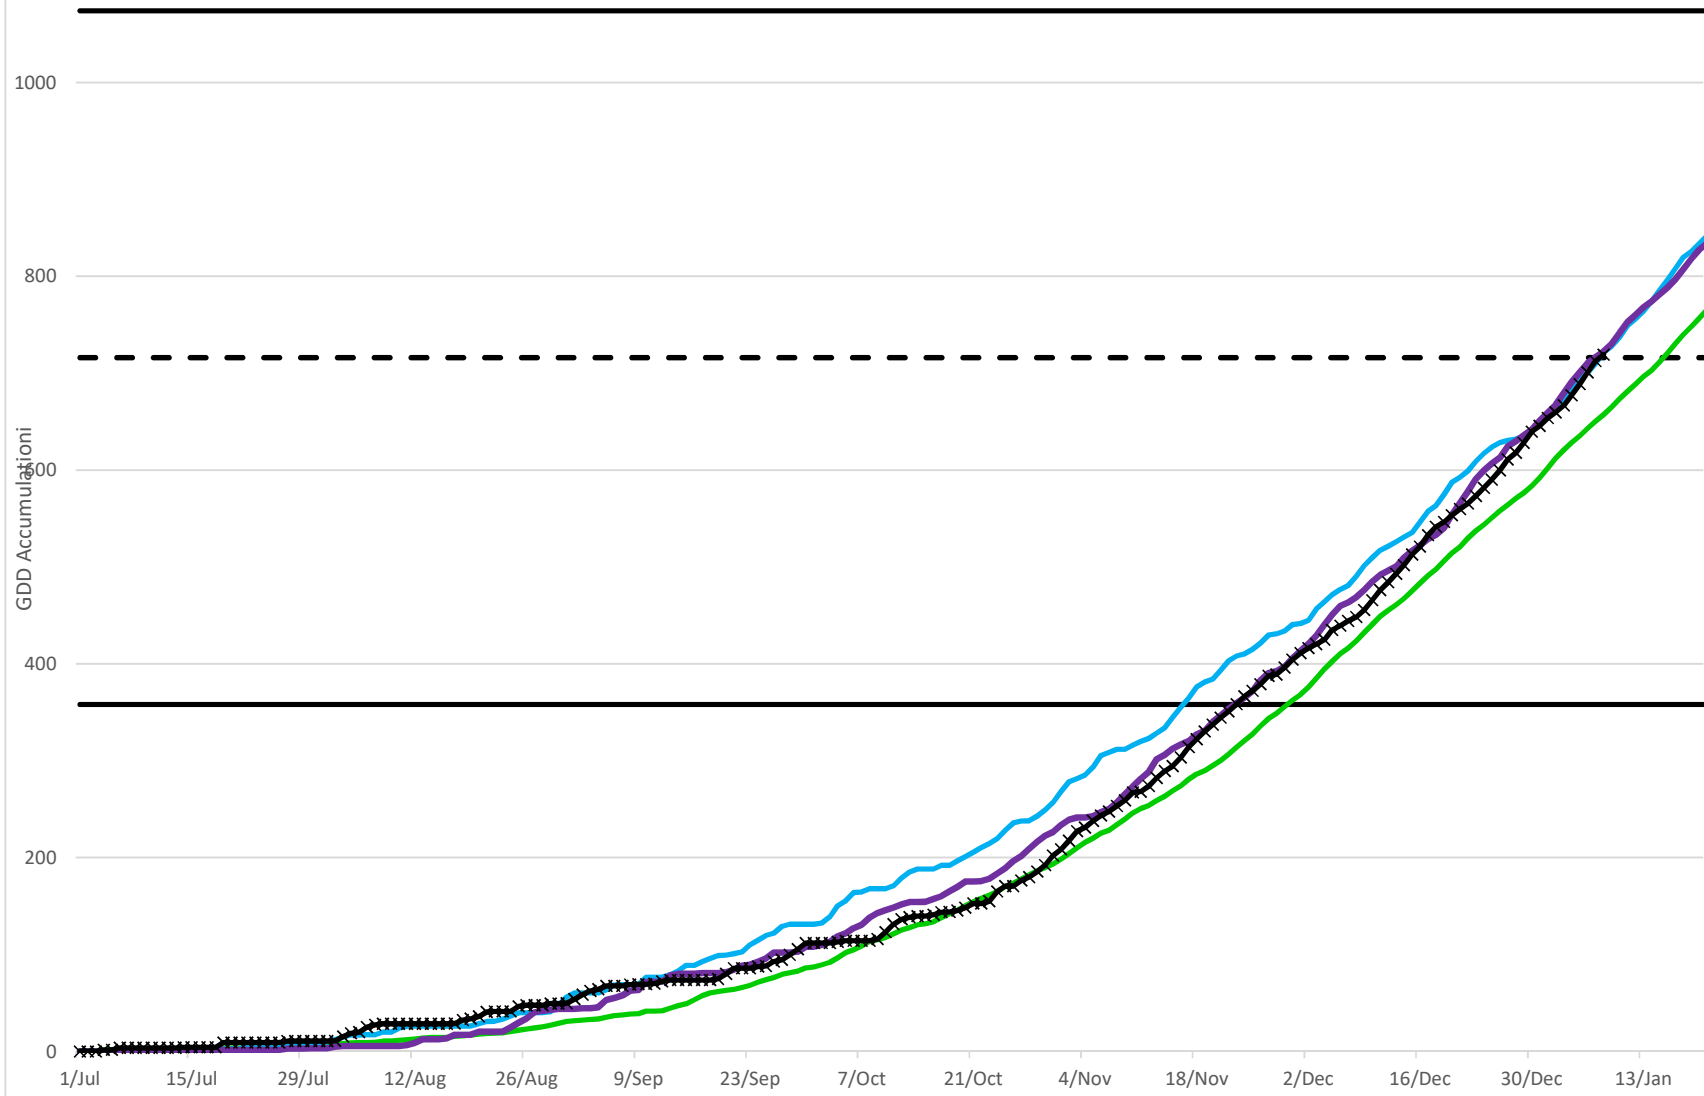

7.2 Base Timaru GDD Accumulation with Generations marked

1 Gen 2 Gen 3 Gen 4 Gen LTA T 20-21 T 21-22 T 22-23