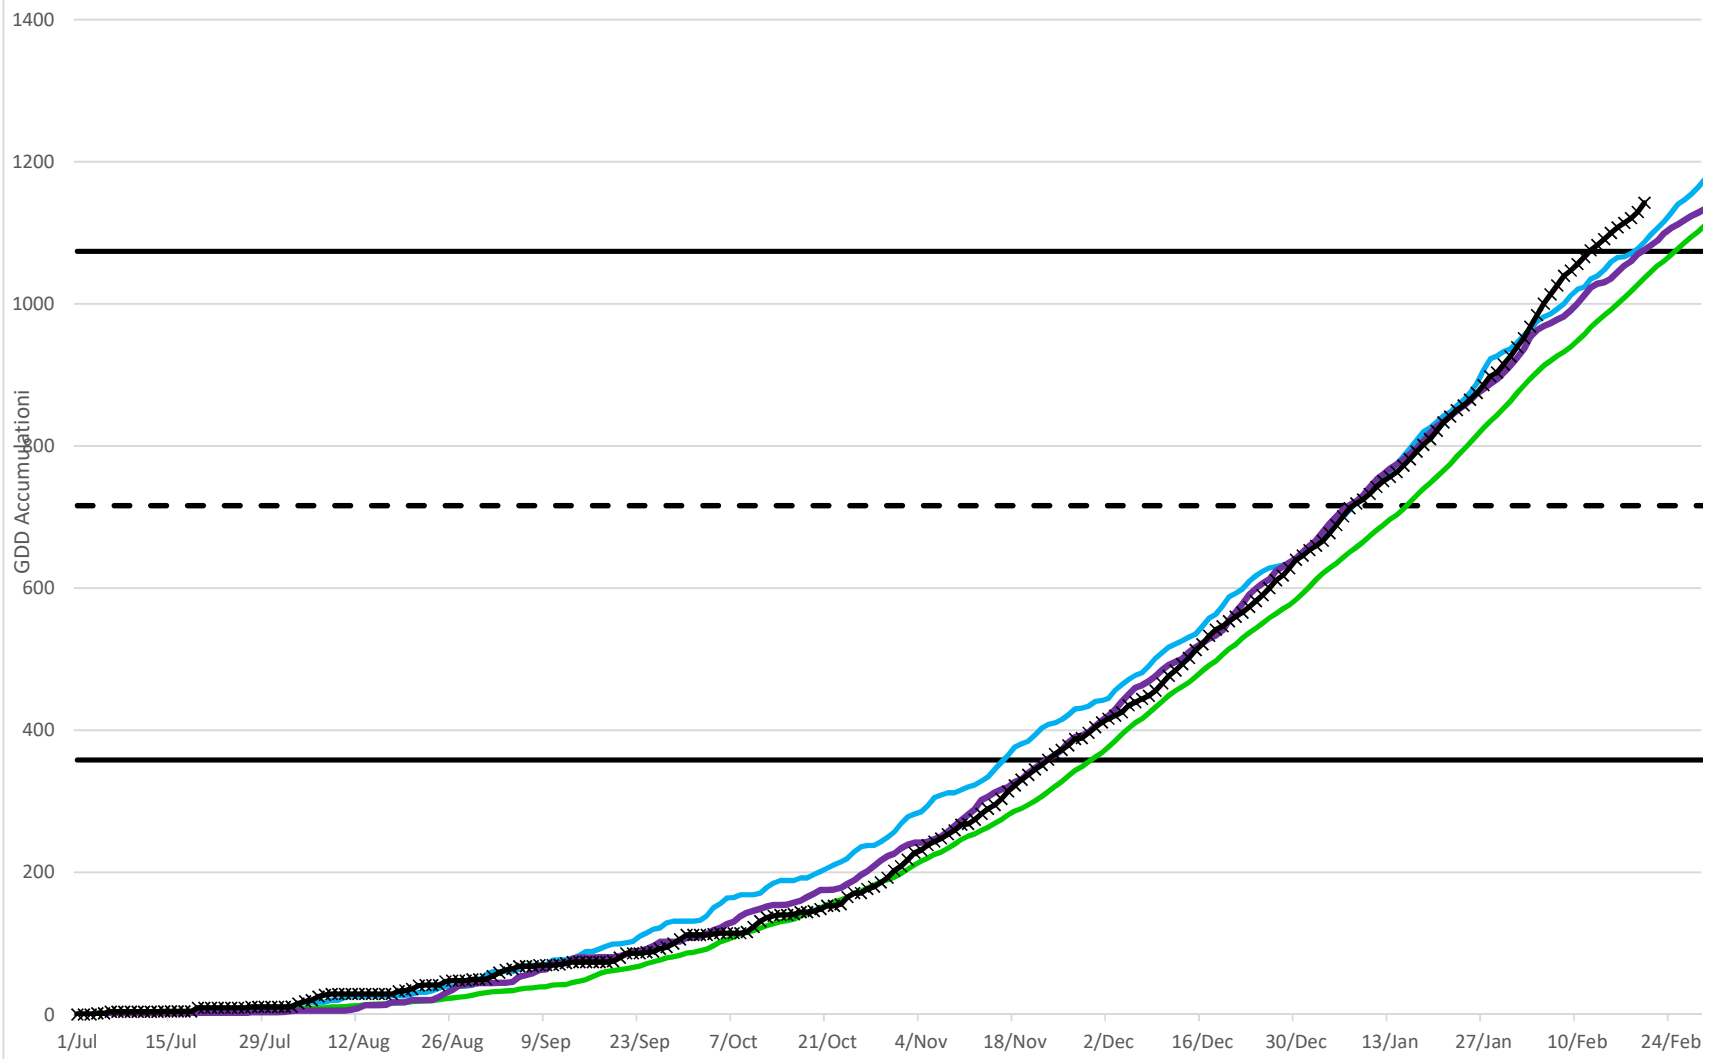

7.2 Base Timaru GDD Accumulation with Generations marked

1 Gen 2 Gen 3 Gen 4 Gen LTA T 20-21 T 21-22 T 22-23