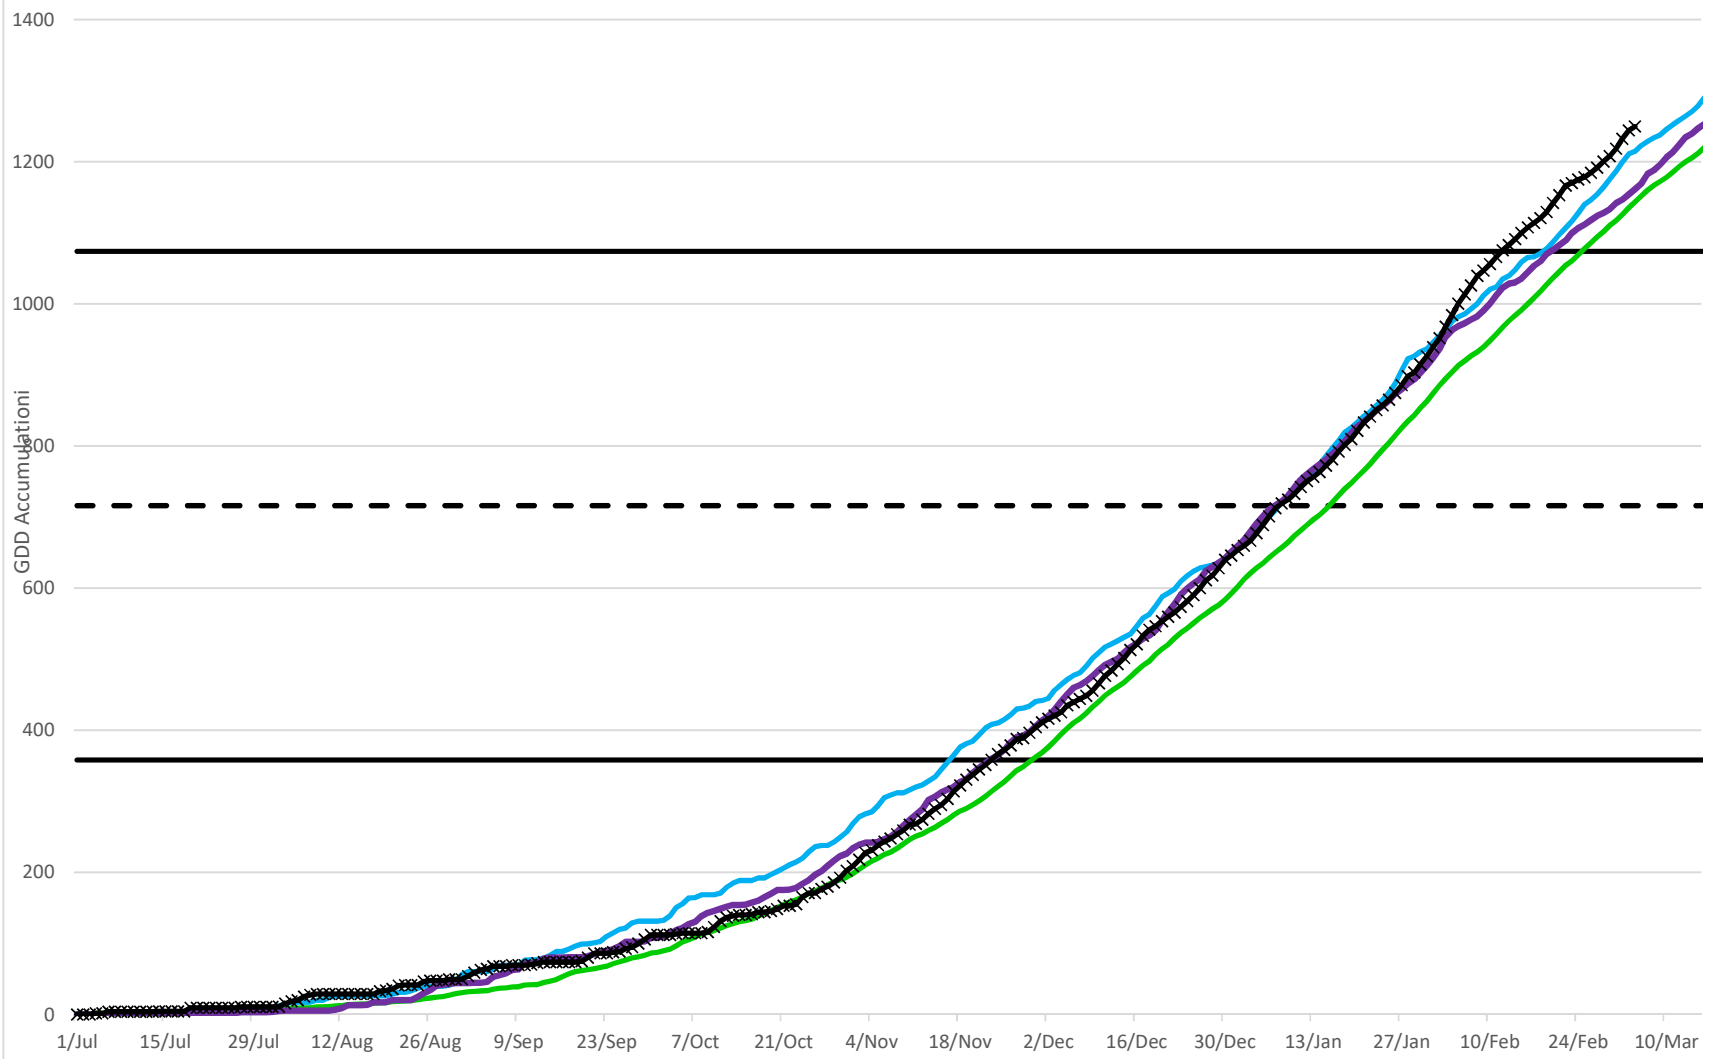

7.2 Base Timaru GDD Accumulation with Generations marked

1 Gen 2 Gen 3 Gen 4 Gen LTA T 20-21 T 21-22 T 22-23