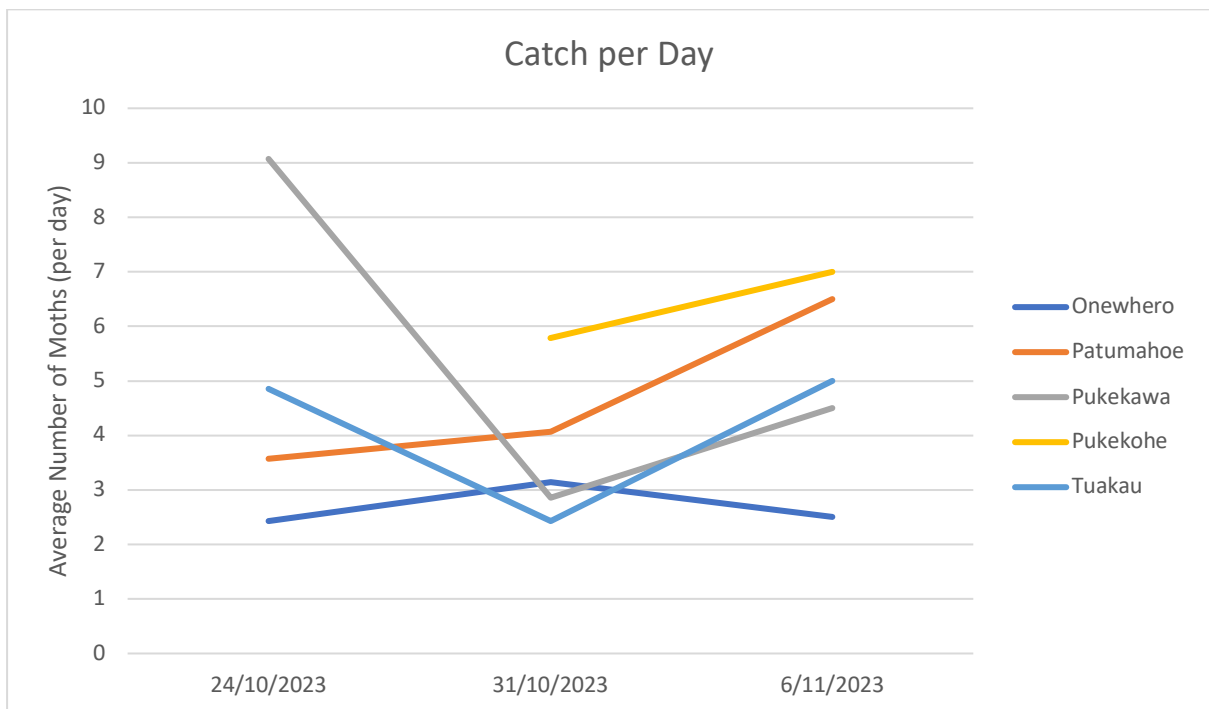

Tuber moth counts – November 7, 2023

Catch per day						
Average of Catch/day	Column Labels					Grand Total
Row Labels	Onewhero	Patumahoe	Pukekawa	Pukekohe	Tuakau	Grand Total
24/10/2023	2	4	9		5	6
31/10/2023	3	4	3	6	2	4
6/11/2023	3	7	5	7	5	5
Grand Total	3	5	5	6	4	5

Total Tuber moth						
Average of Total	Column Labels					Grand Total
Row Labels	Onewhero	Patumahoe	Pukekawa	Pukekohe	Tuakau	Grand Total
24/10/2023	17	25	63.5		34	39.5
31/10/2023	22	28.5	20	40.5	17	25.6
6/11/2023	15	34.5	27	35	34.5	29.2
Grand Total	18	30	37	38	29	30