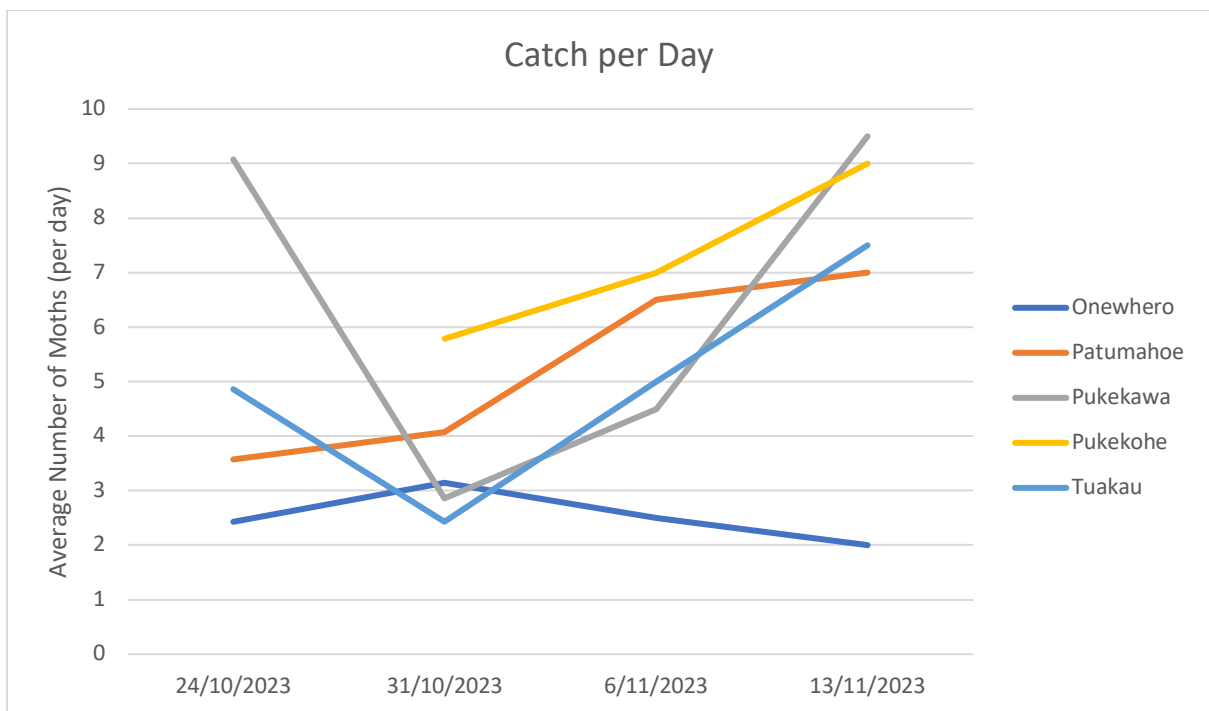

Tuber Moth Counts – 14 November 2023

Catch per day						
Average of Catch/day	Column Labels					Grand Total
Row Labels	Onewhero	Patumahoe	Pukekawa	Pukekohe	Tuakau	Grand Total
24/10/2023	2	4	9		5	6
31/10/2023	3	4	3	6	2	4
6/11/2023	3	7	5	7	5	5
13/11/2023	2	7	10	9	8	7
Grand Total	3	6	6	7	5	5

Total Tuber moth						
Average of Total	Column Labels					Grand Total
Row Labels	Onewhero	Patumahoe	Pukekawa	Pukekohe	Tuakau	Grand Total
24/10/2023	17	25	63.5		34	39.5
31/10/2023	22	28.5	20	40.5	17	25.6
6/11/2023	15	34.5	27	35	34.5	29.2
13/11/2023	16	46.5	68.5	62.5	46	47.9
Grand Total	18	35	45	46	33	35