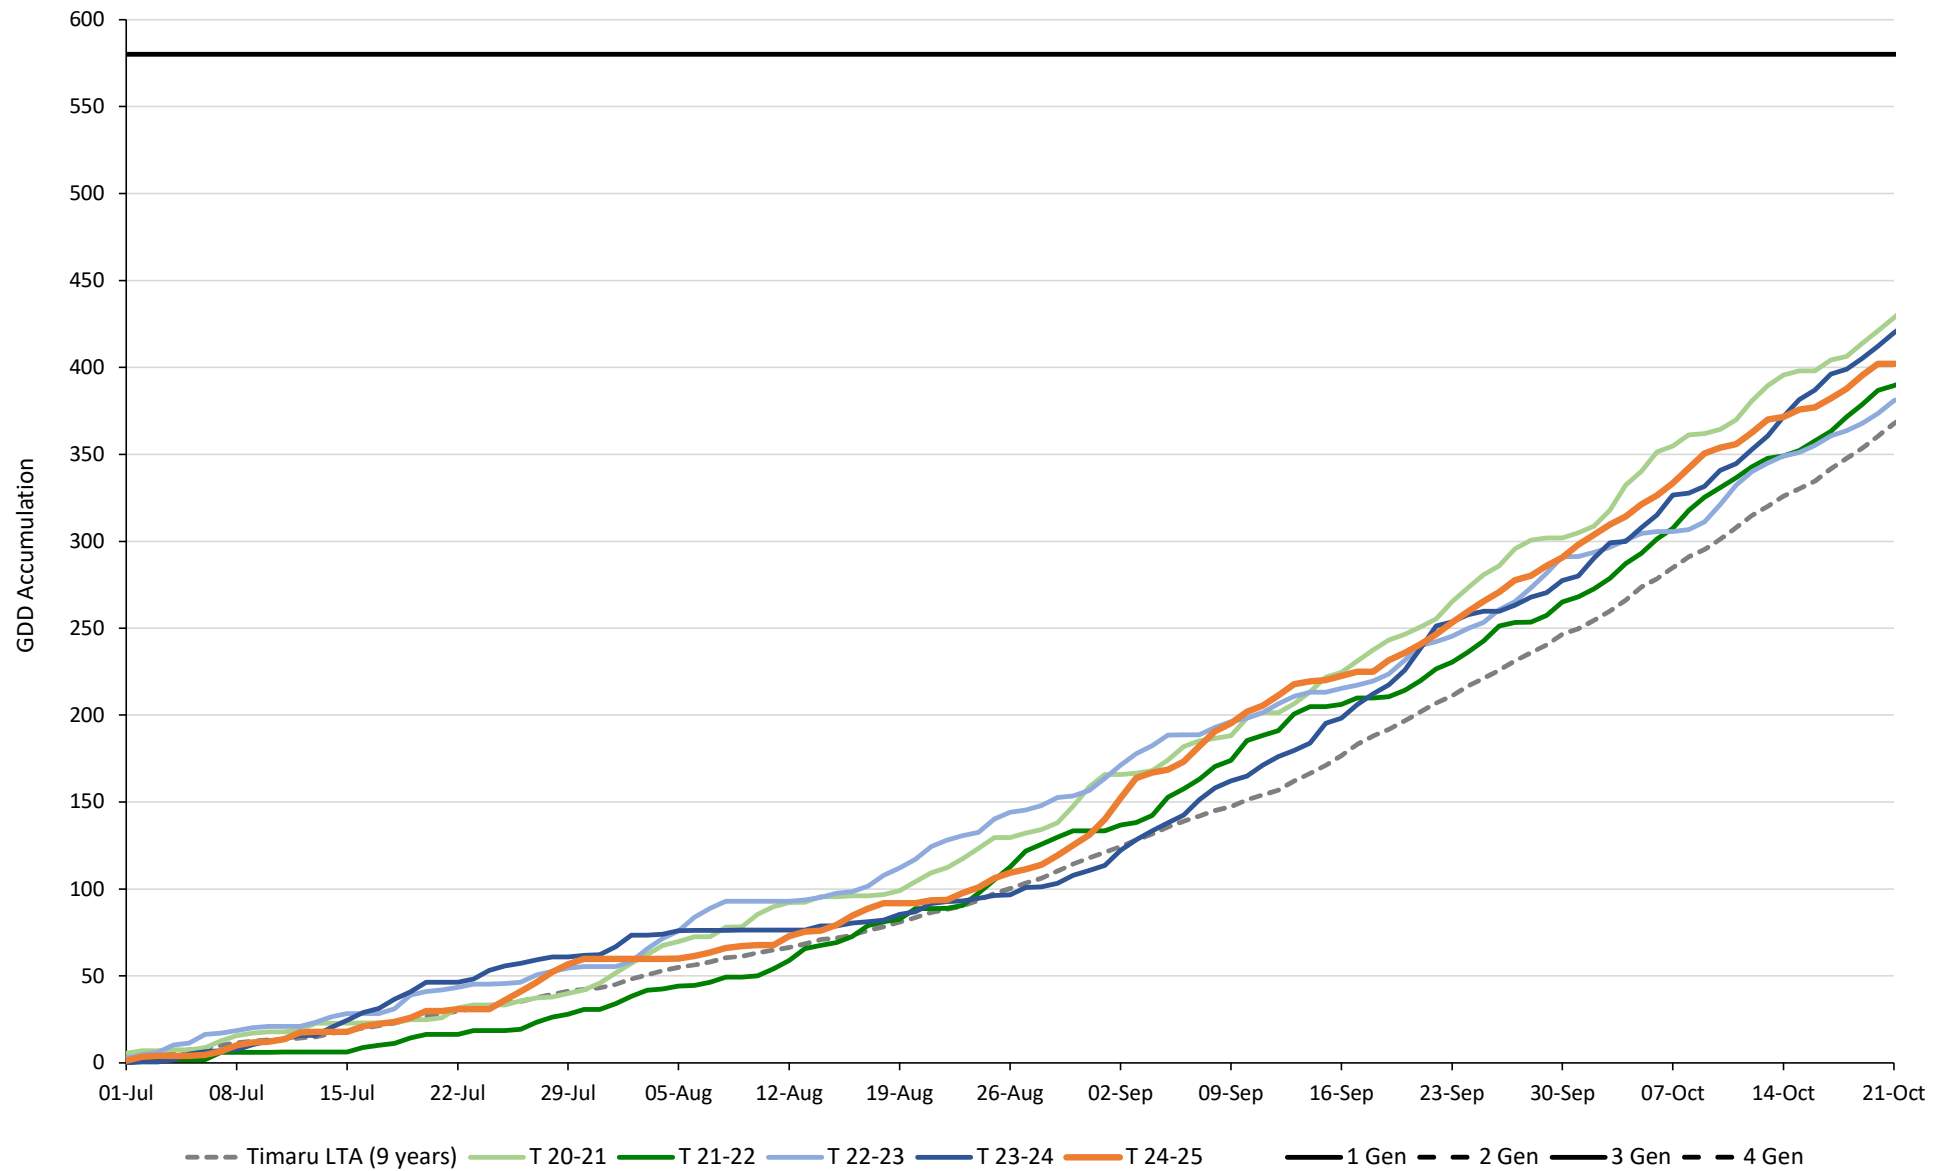

TPP GDD Accumulation at Timaru with Generations Marked (4.4°C Base)

Please note the generation DDs have been updated this season to mark 'First Adults', rather than 'Peak Adults'. Generation days are now F1 = 580, F2 = 1056, F3 = 1580, F4 = 2080. Previously we have used generation DDs 858, 1716, 2574 and 3432.