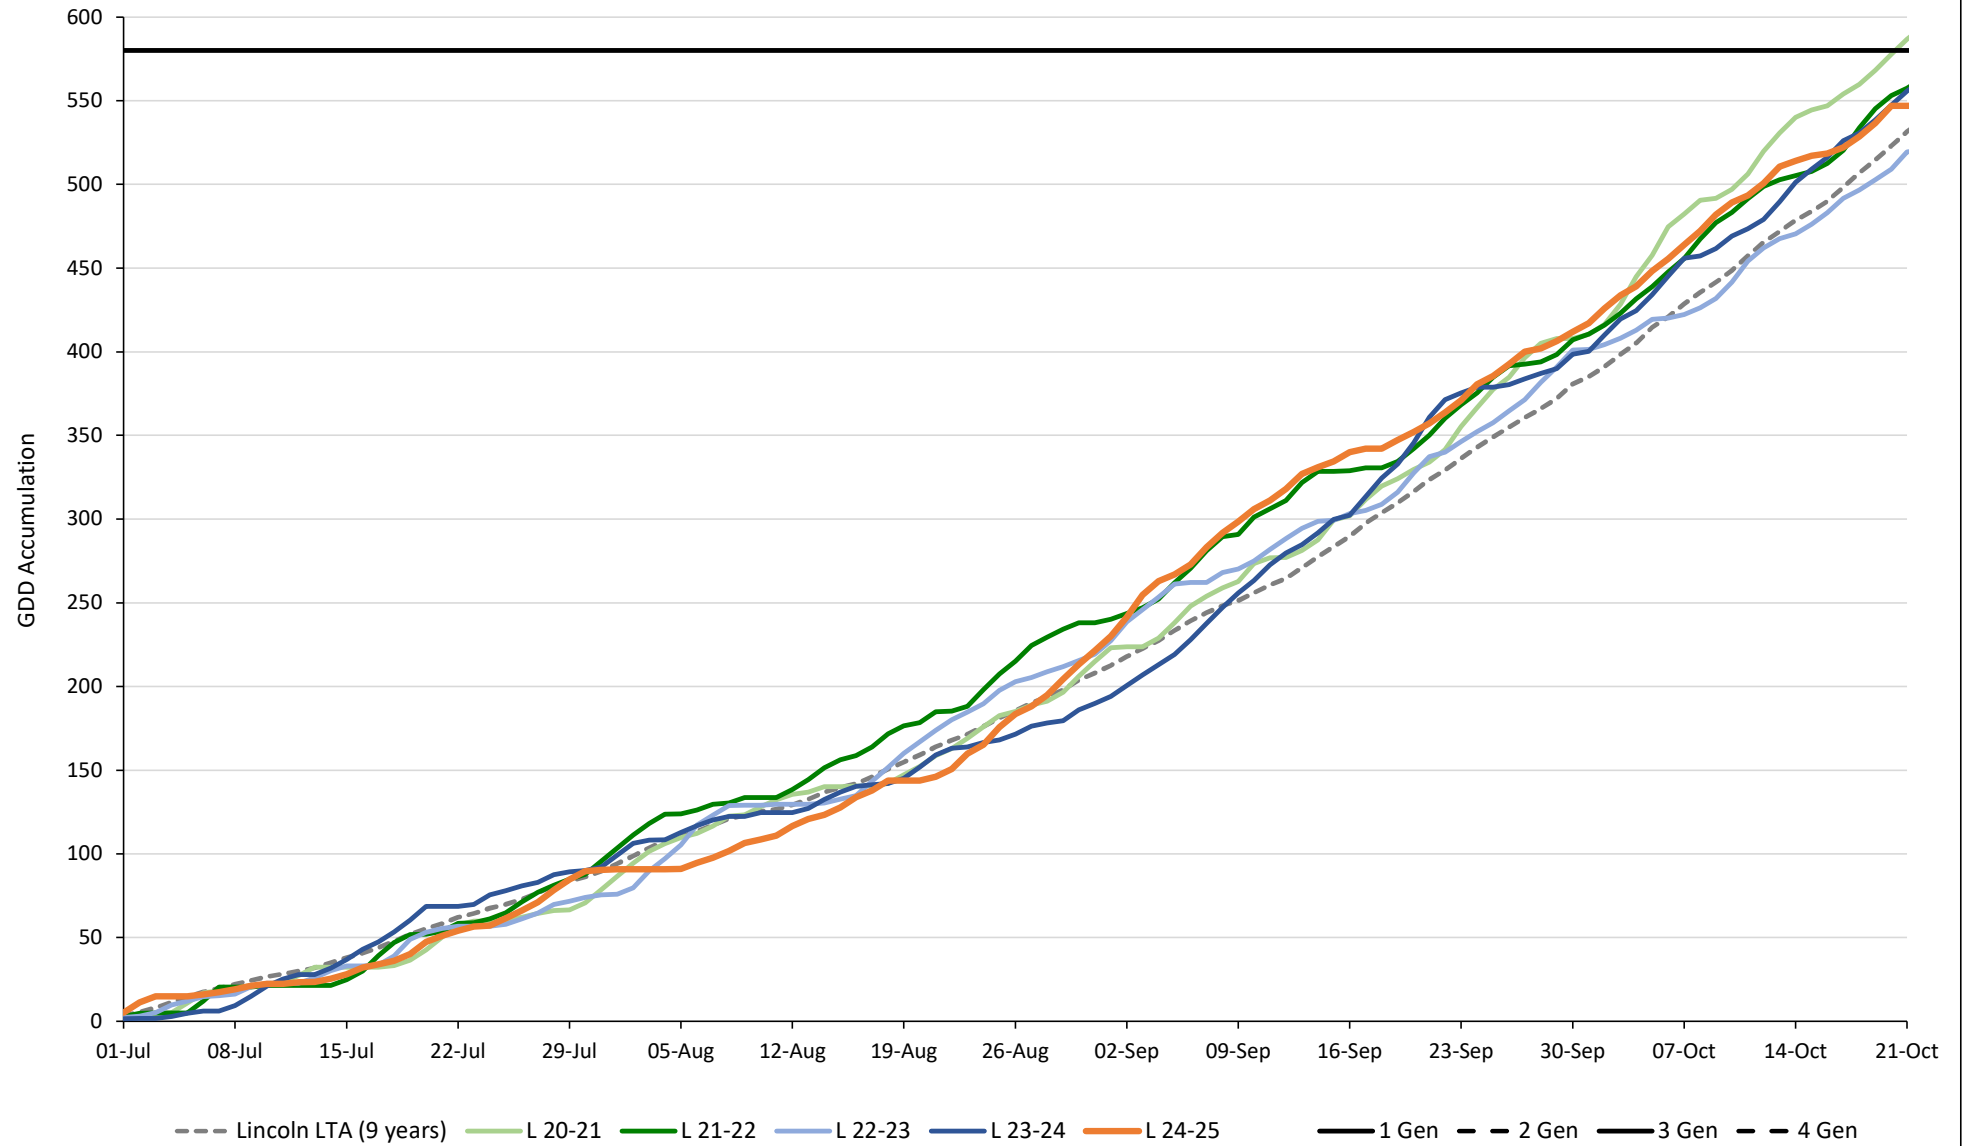

### TPP GDD Accumulation at Lincoln with Generations Marked (4.4°C Base)

Please note the generation DDs have been updated this season to mark 'First Adults', rather than 'Peak Adults'. Generation days are now F1 = 580, F2 = 1056, F3 = 1580, F4 = 2080. Previously we have used generation DDs 858, 1716, 2574 and 3432.