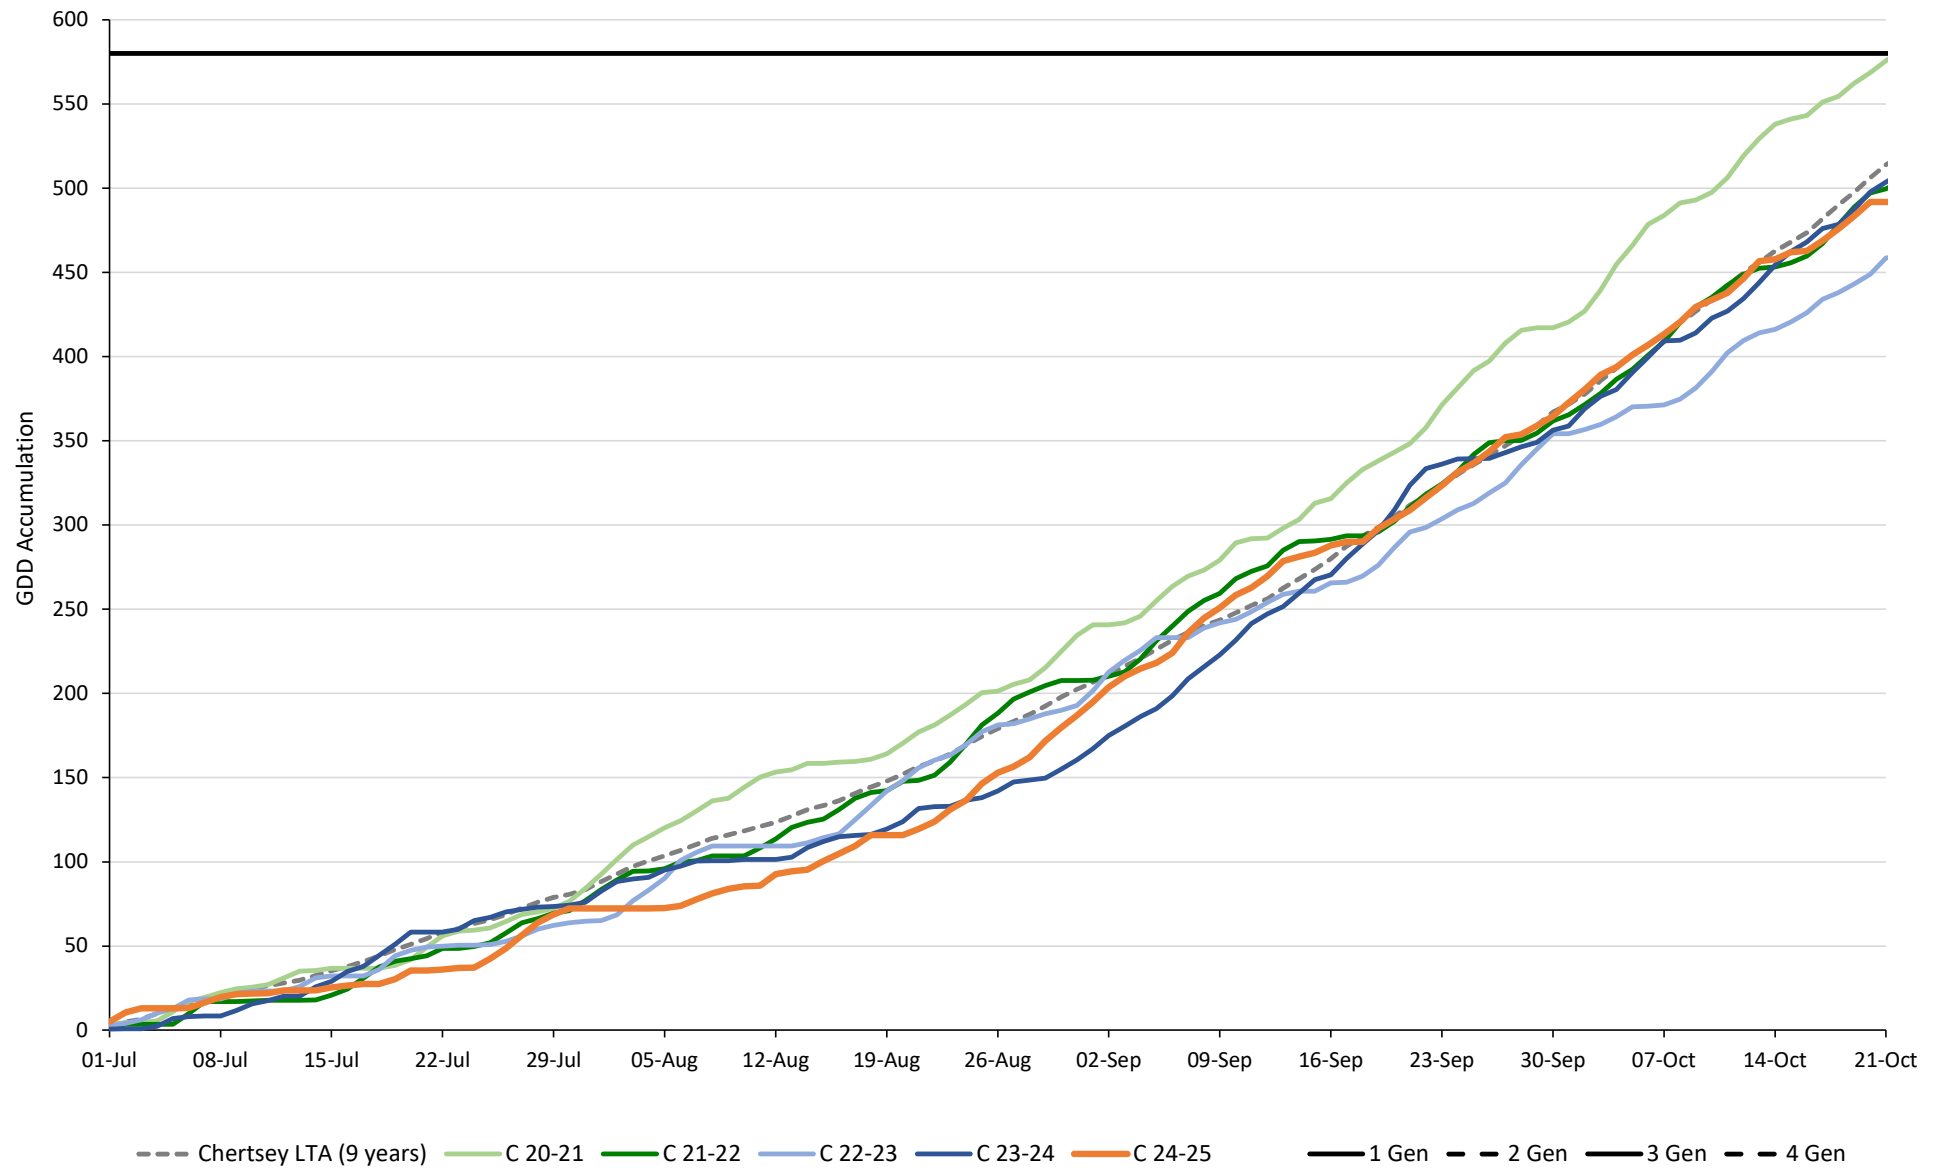

TPP GDD Accumulation at Chertsey with Generations Marked (4.4°C Base)

Please note the generation DDs have been updated this season to mark 'First Adults', rather than 'Peak Adults'. Generation days are now F1 = 580, F2 = 1056, F3 = 1580, F4 = 2080. Previously we have used generation DDs 858, 1716, 2574 and 3432.