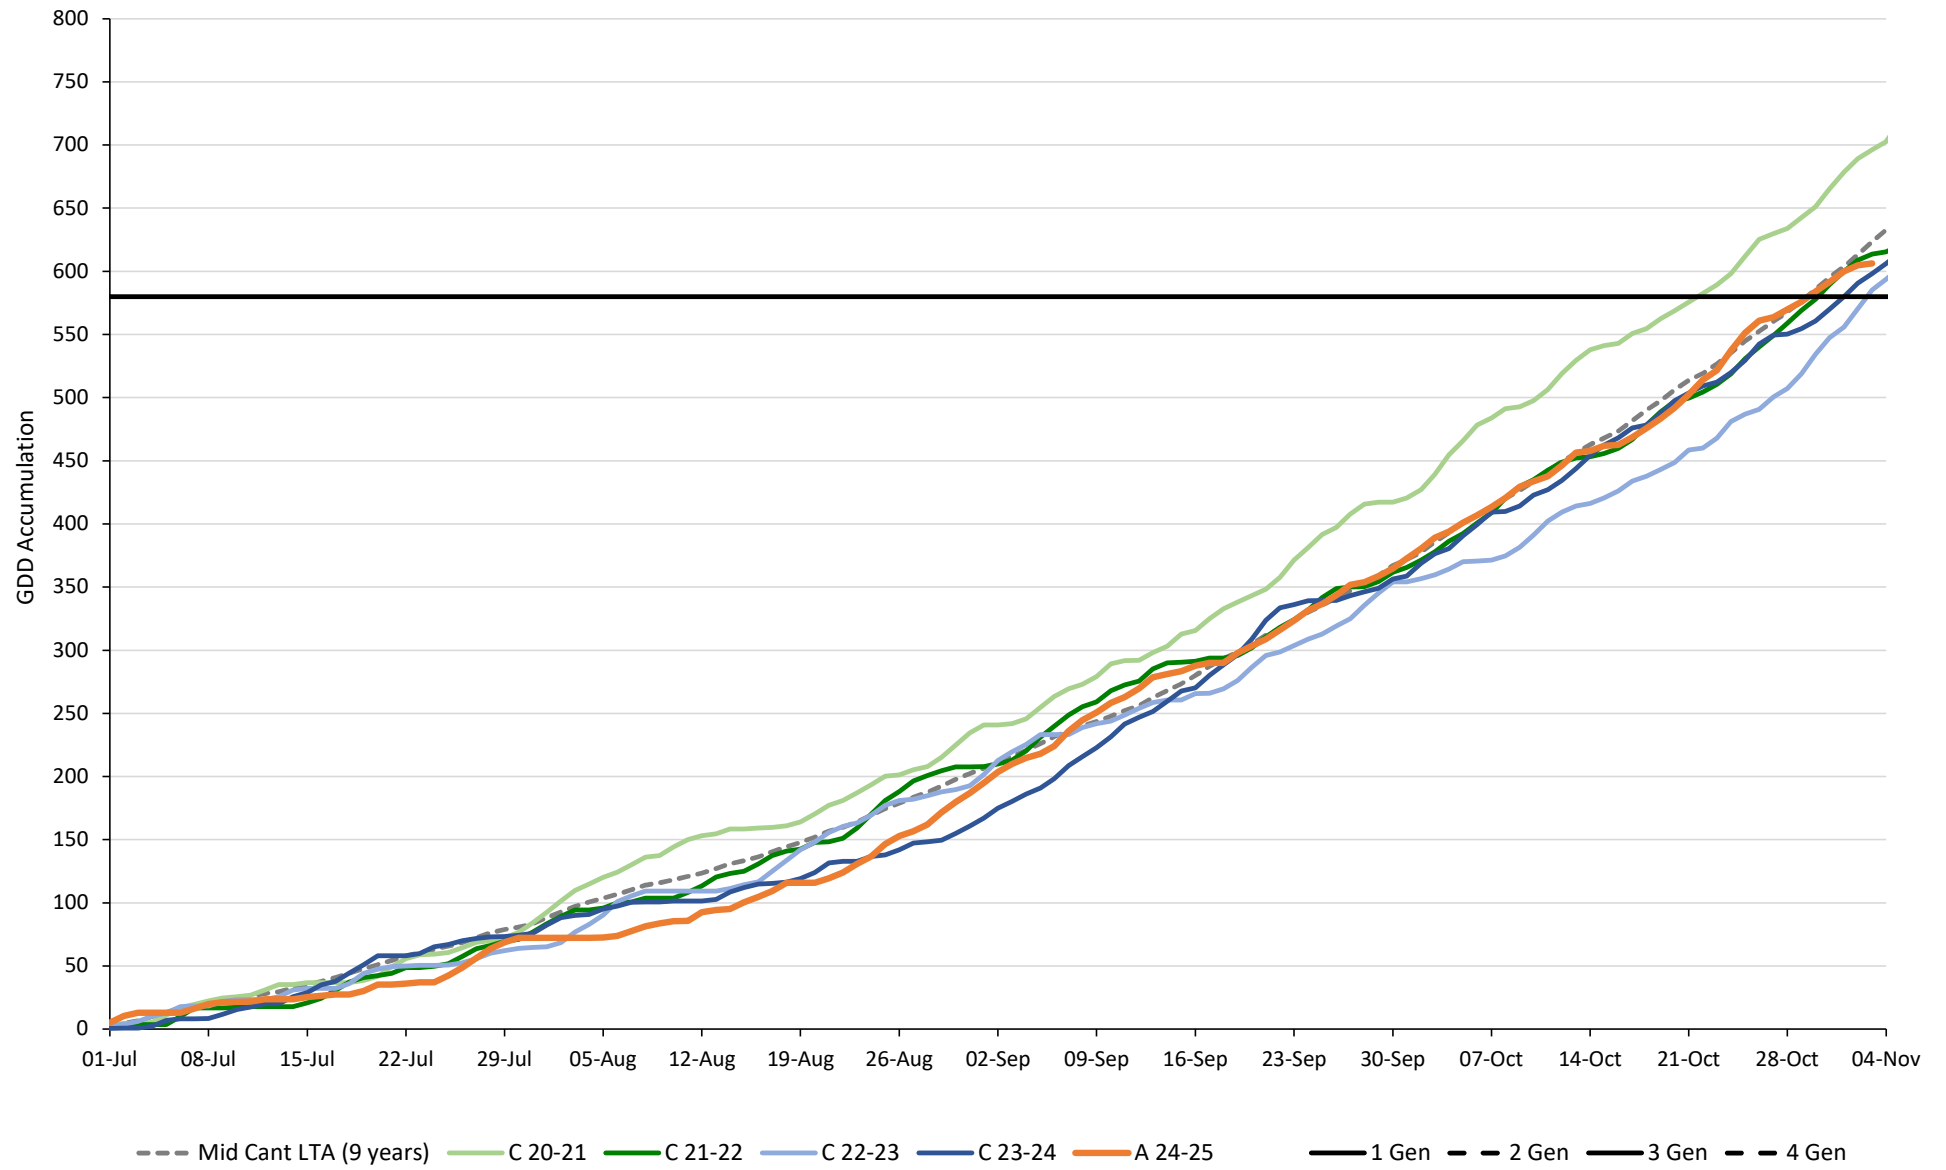

### TPP GDD Accumulation in Mid Canterbury with Generations Marked (4.4°C Base)

C = Chertsey, A = Ashburton