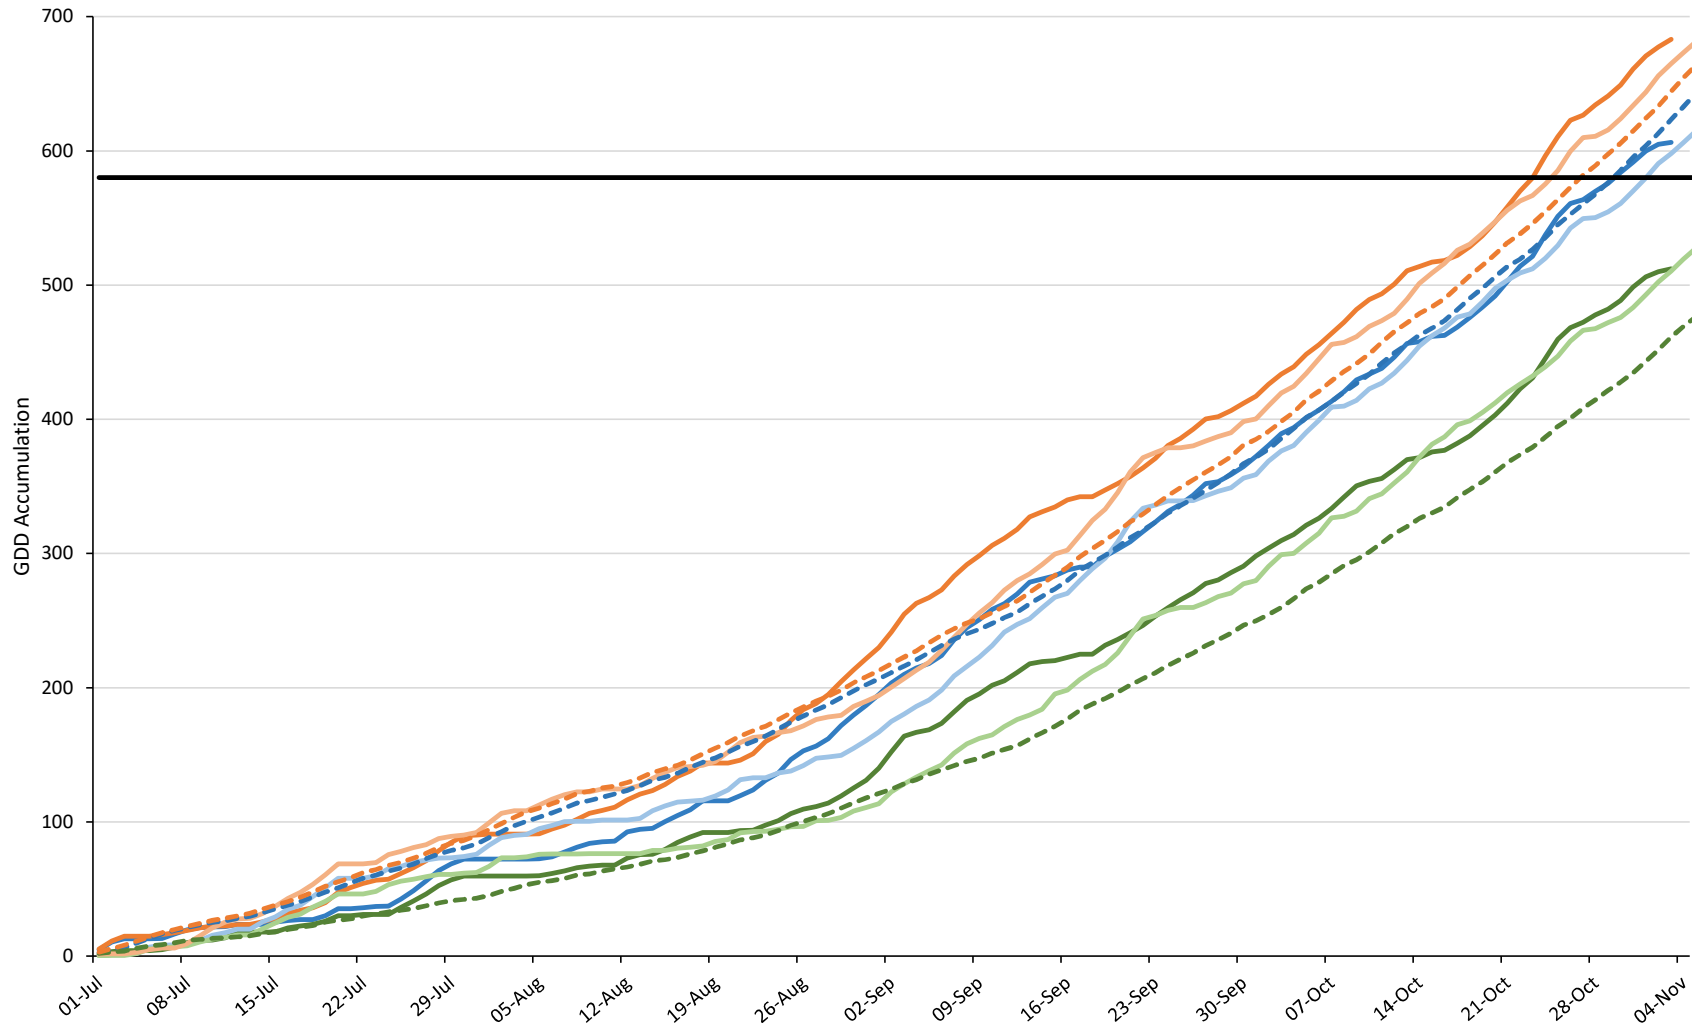

TPP GDD Accumulation at Canterbury Sites (4.4°C Base)

- Ashburton 24-25
- Timaru 24-25
- Lincoln 24-25
- Chertsey 23-24
- Timaru 23-24
- Lincoln 23-24
- - - Mid Cant LTA (9 years)
- - - Timaru LTA (9 years)
- - - Lincoln LTA (9 years)
- 1 Gen
- - - 2 Gen
- 3 Gen
- - - 4 Gen