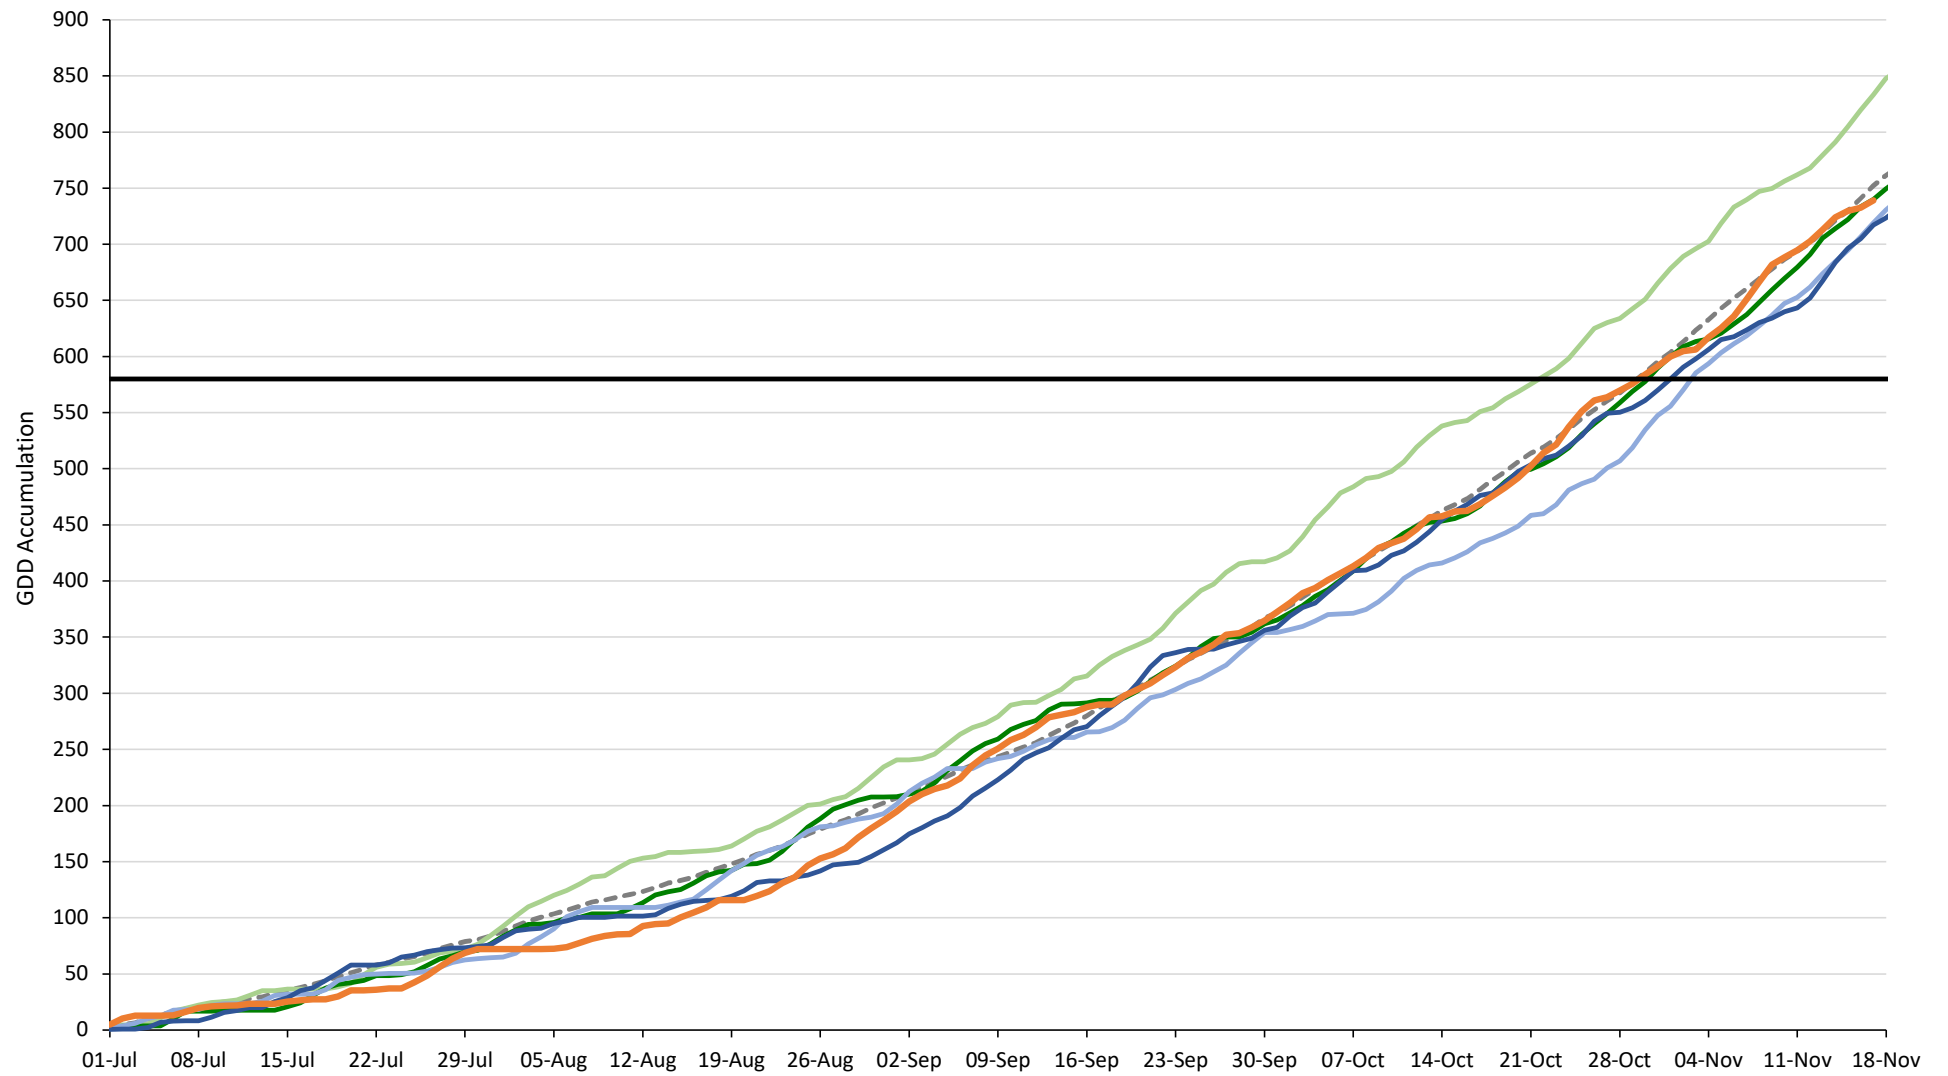

TPP GDD Accumulation in Mid Canterbury with Generations Marked (4.4°C Base)

--- Mid Cant LTA (9 years) C 20-21 C 21-22 C 22-23 C 23-24 A 24-25 — 1 Gen - - 2 Gen — 3 Gen - - 4 Gen
 C = Chertsey, A = Ashburton