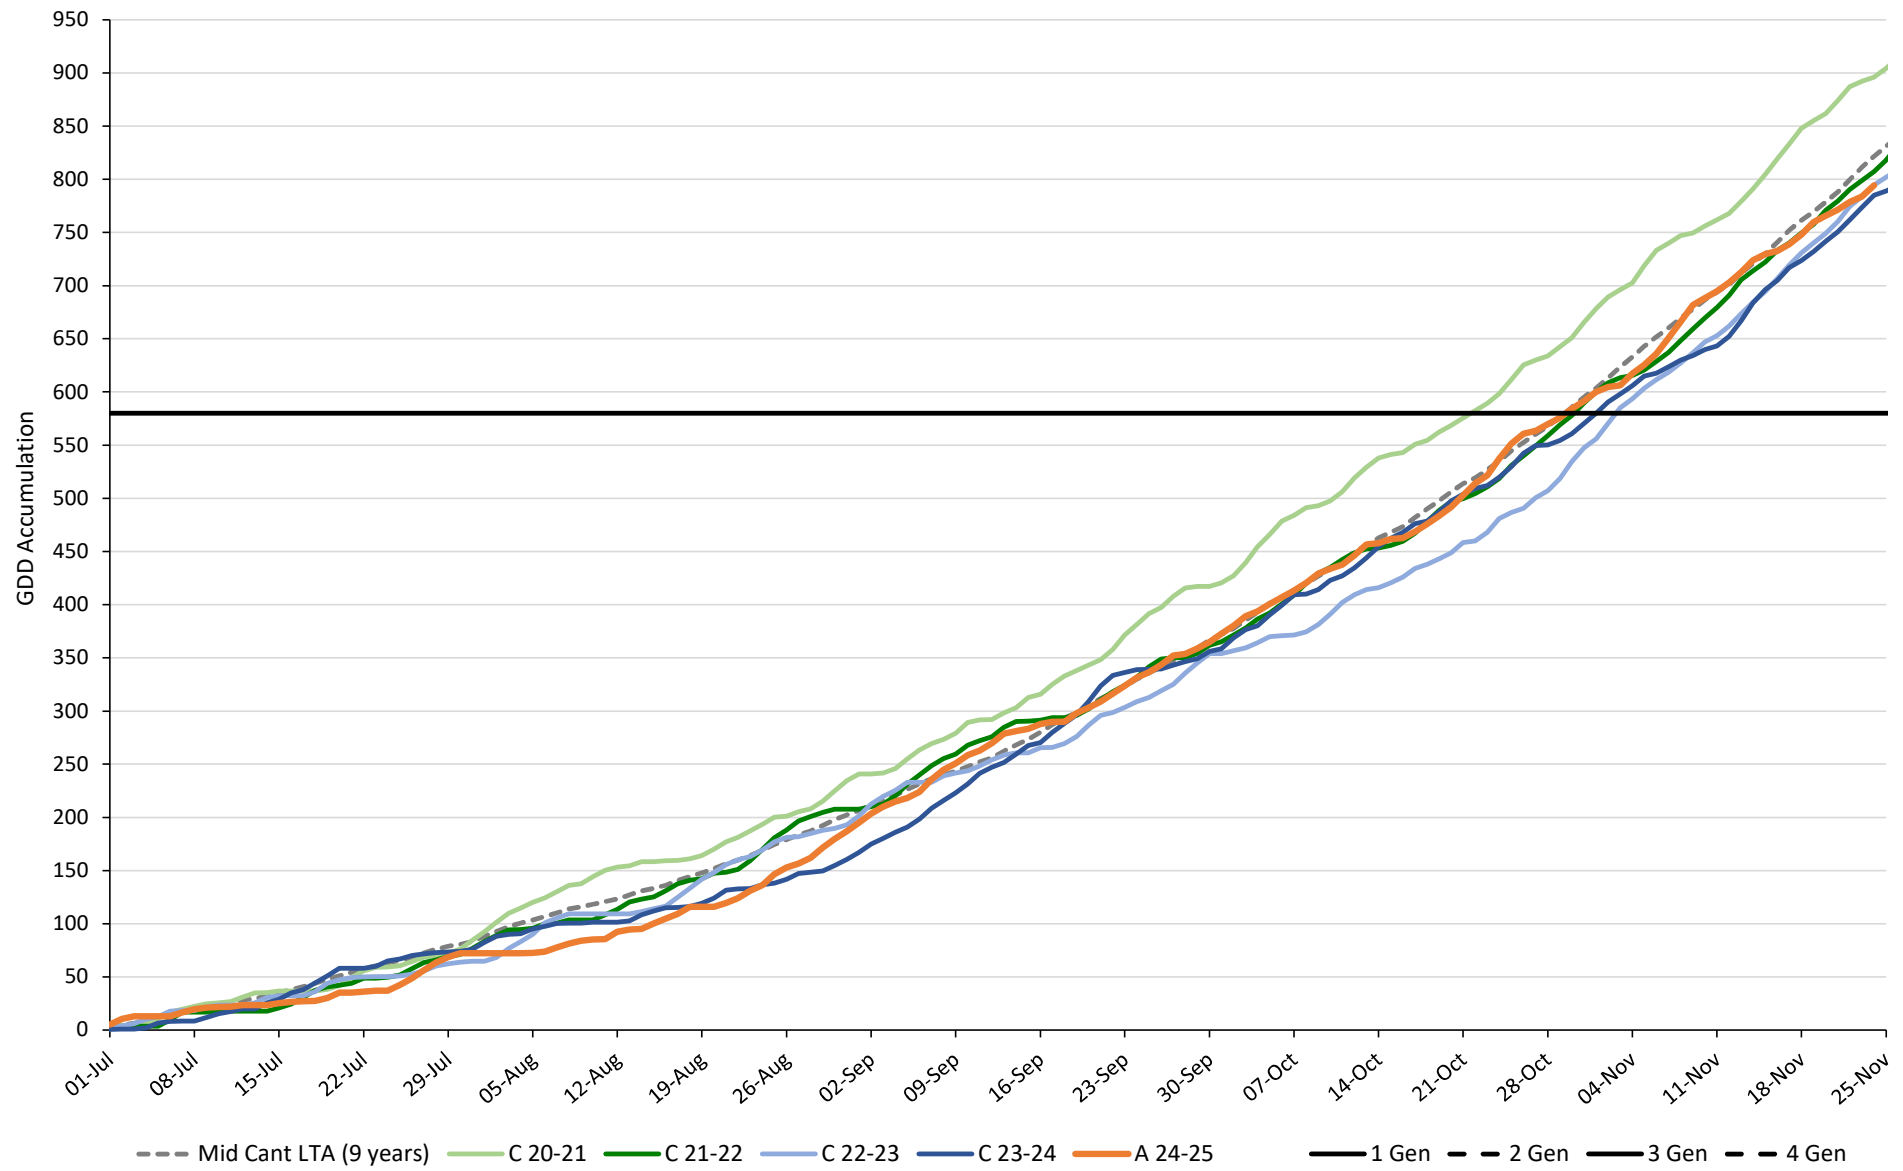

### TPP GDD Accumulation in Mid Canterbury with Generations Marked (4.4°C Base)

C = Chertsey, A = Ashburton