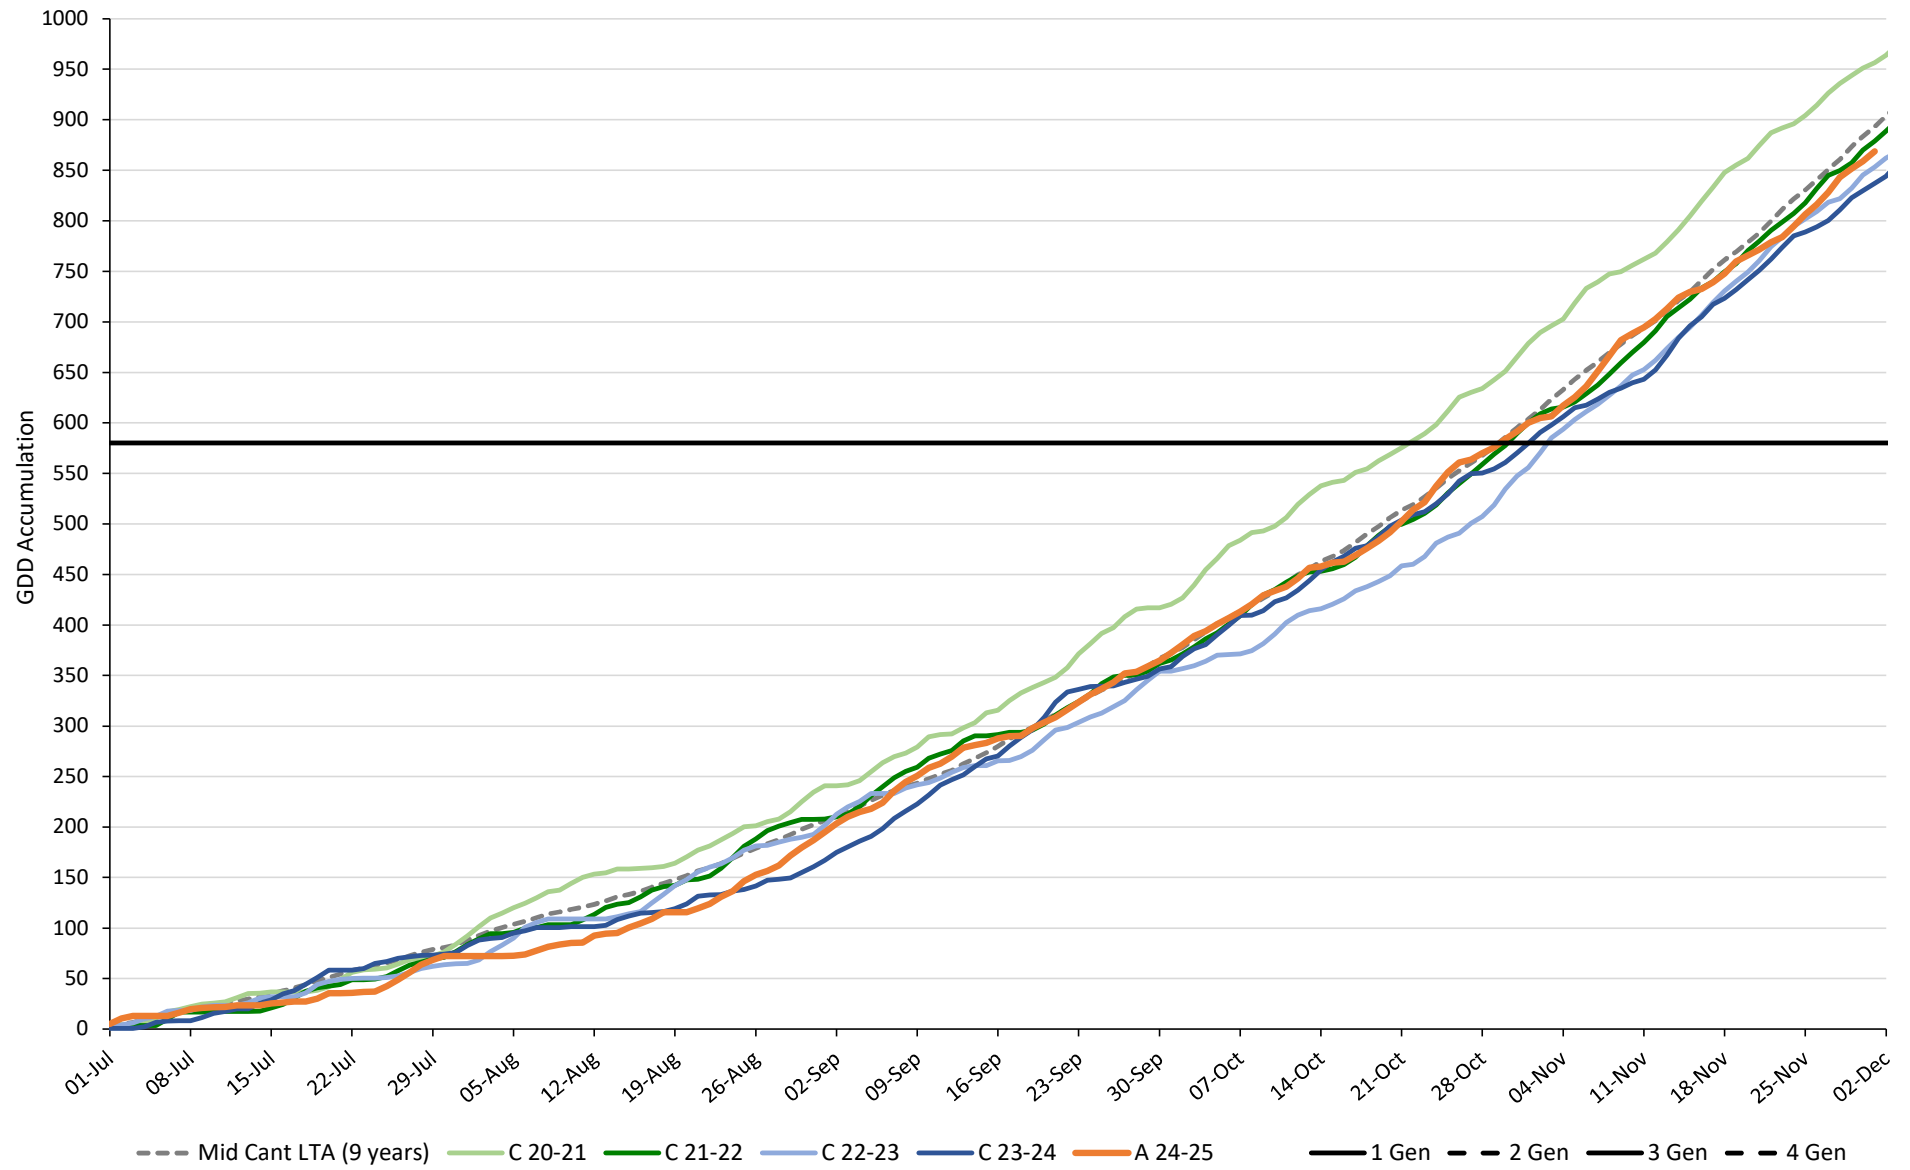

TPP GDD Accumulation in Mid Canterbury with Generations Marked (4.4°C Base)

C = Chertsey, A = Ashburton