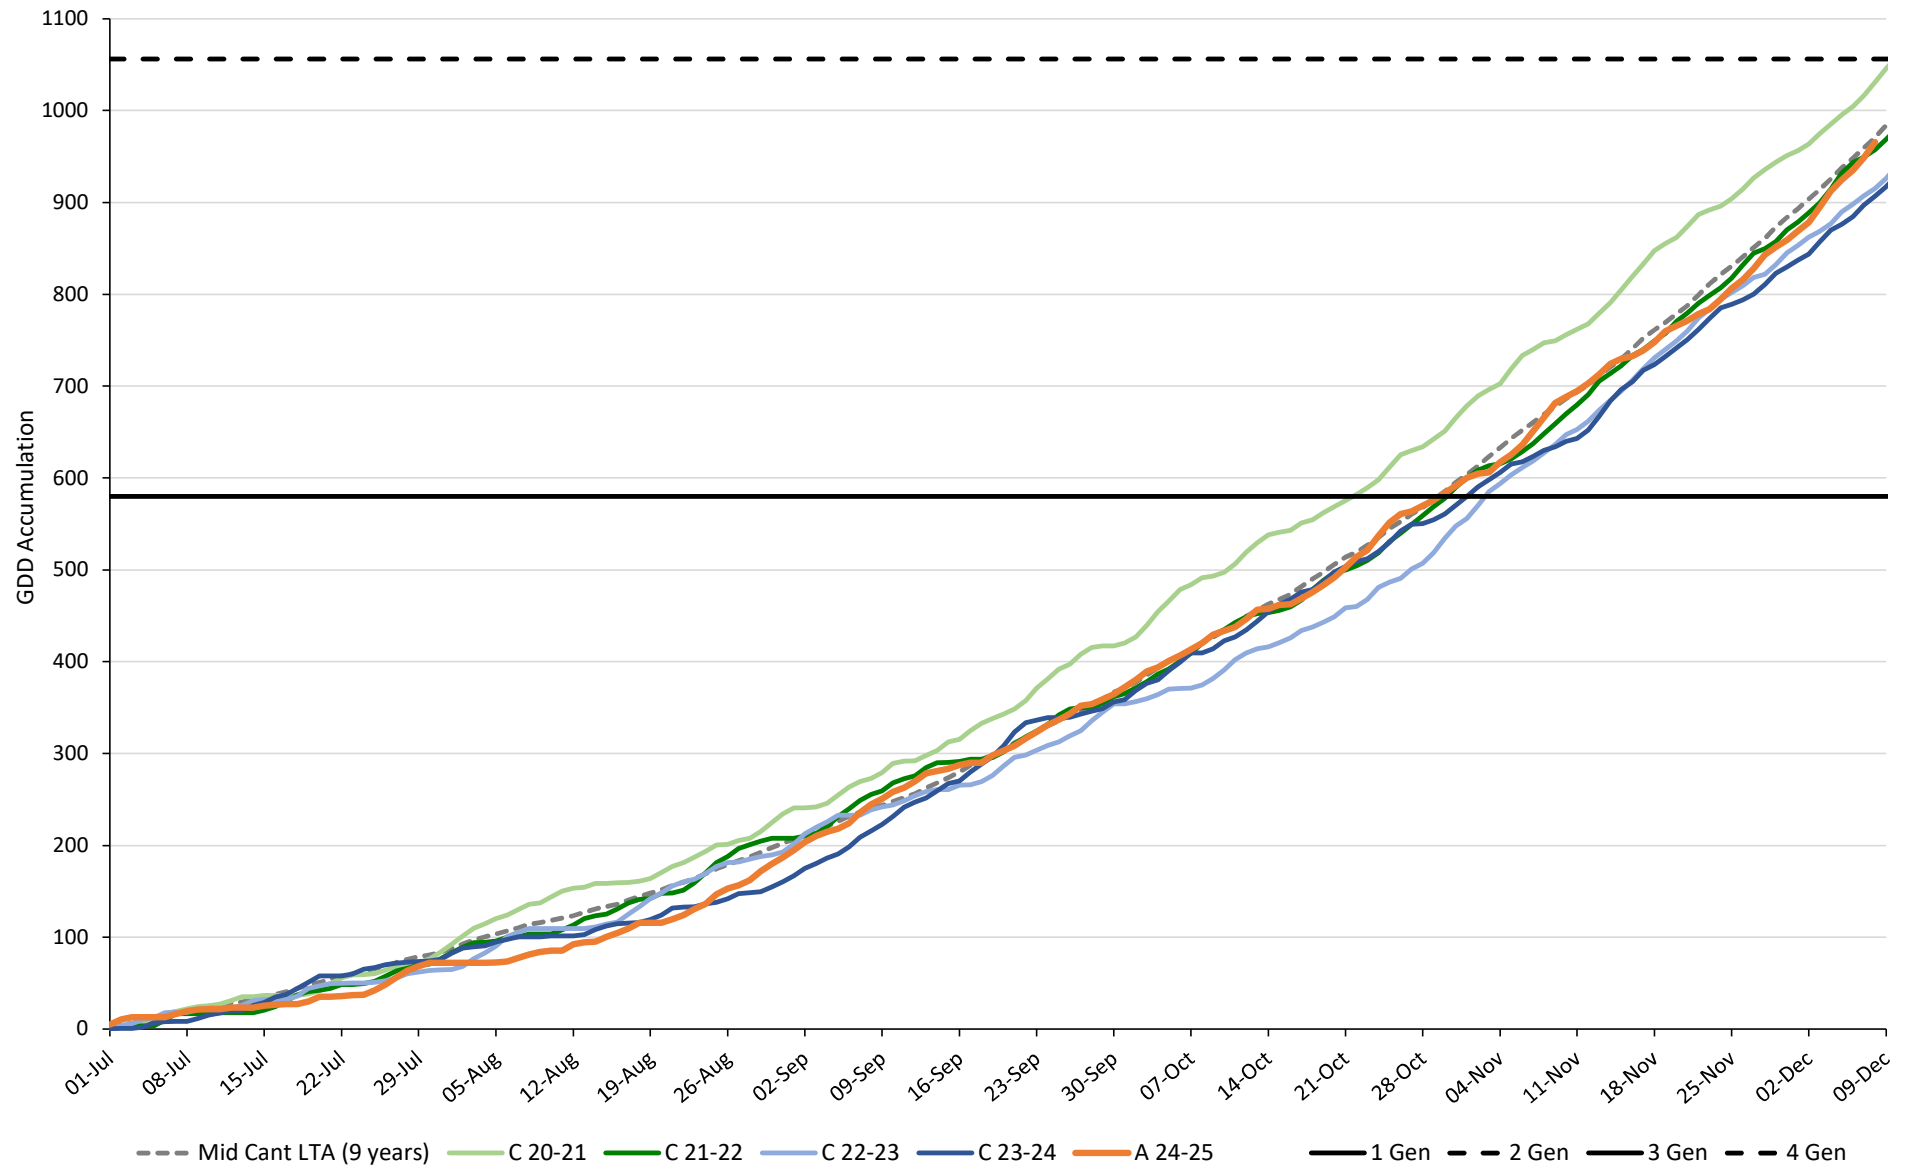

### TPP GDD Accumulation in Mid Canterbury with Generations Marked (4.4°C Base)

C = Chertsey, A = Ashburton