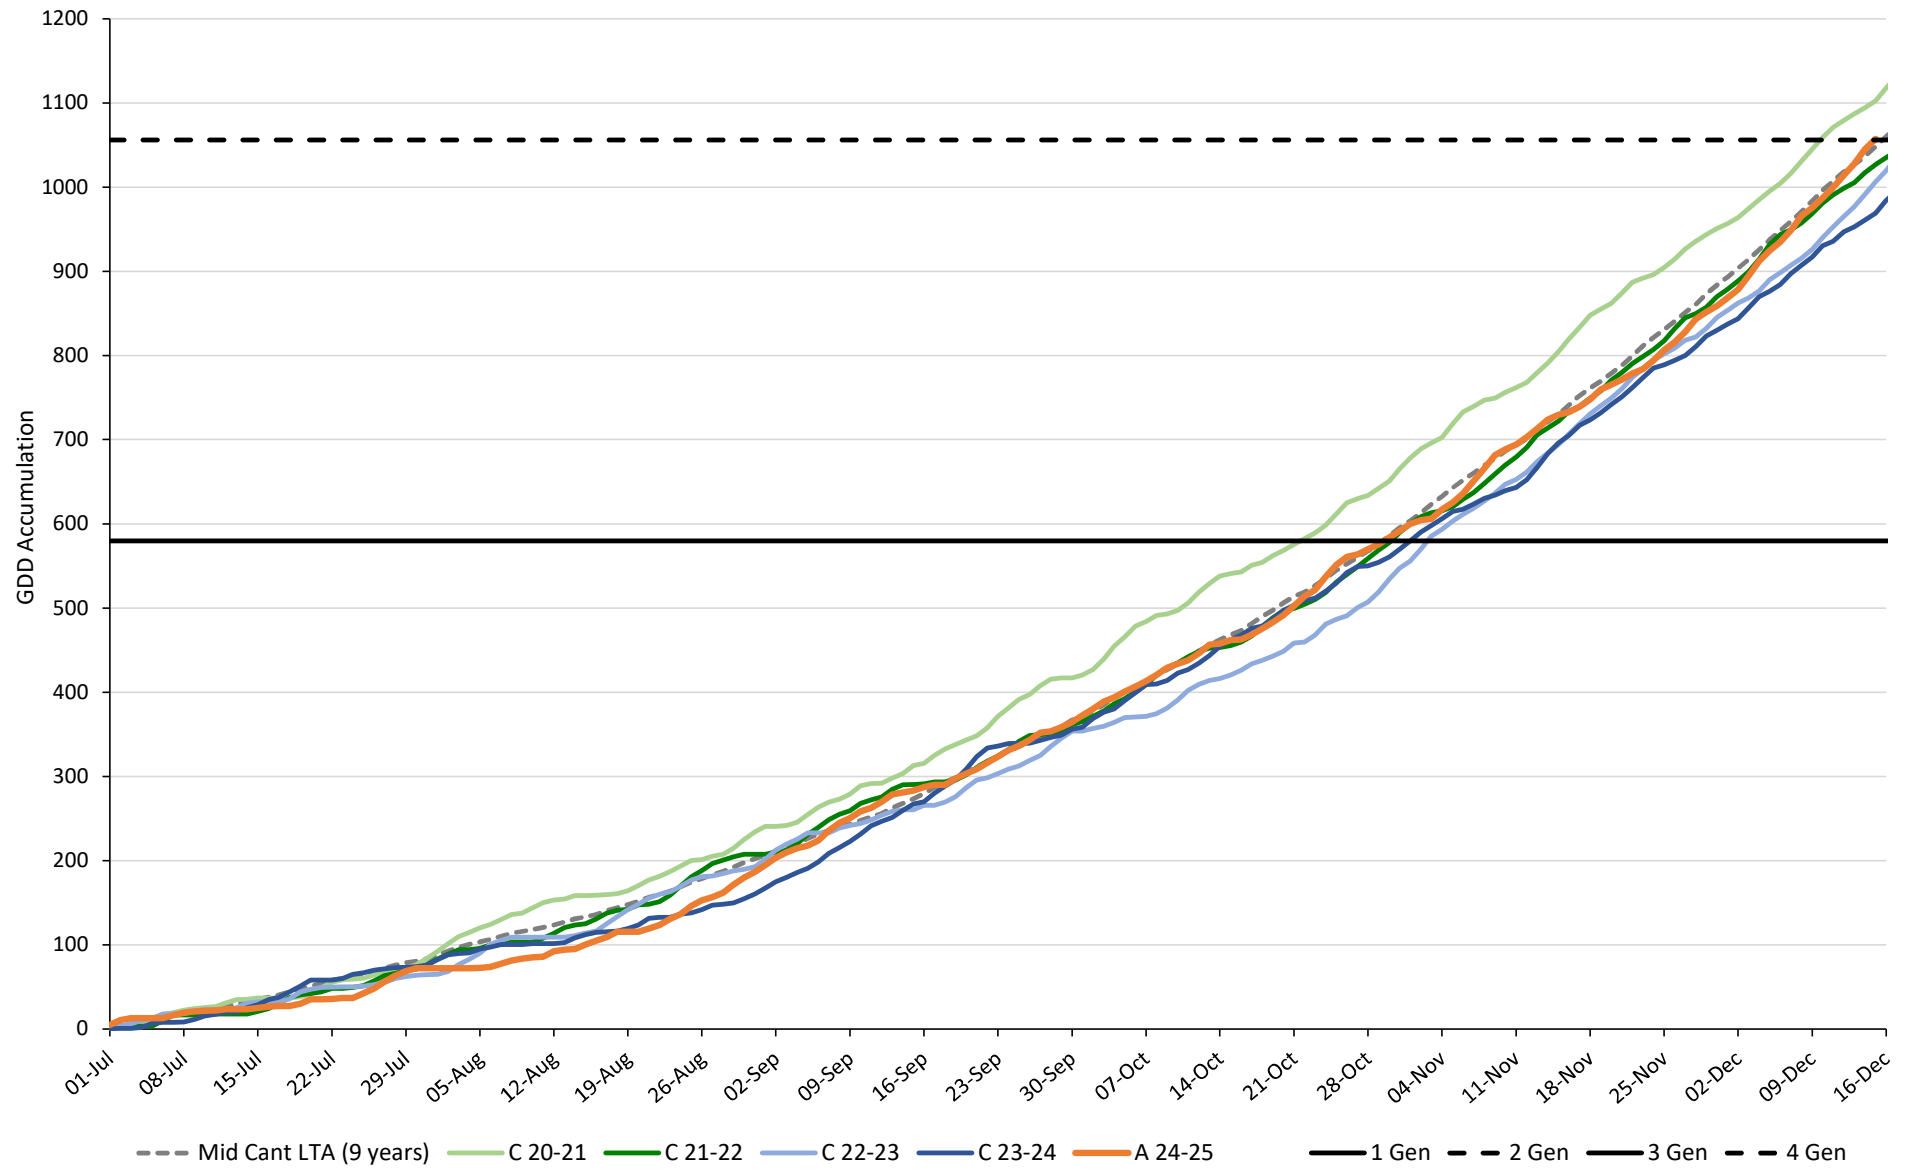

### TPP GDD Accumulation in Mid Canterbury with Generations Marked (4.4°C Base)

C = Chertsey, A = Ashburton